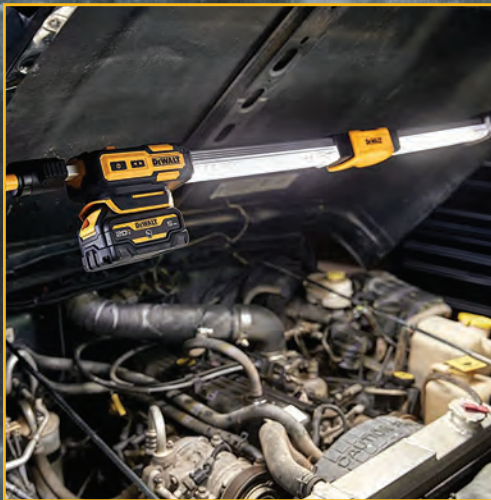

PROMOTIONS VALID
NOVEMBER 29TH - DECEMBER 25TH, 2024
OR WHILE SUPPLIES LAST

DEWALT®

BUY ANY SELECT TOOL BELOW

$299

DCW220B
20V MAX* XR®
Brushless Cordless
3"x21" Belt Sander
(Tool Only)

$329

DCW620B
20V MAX* XR®
Brushless Cordless
2-1/4 Peak HP Plunge
Router (Tool Only)

$189

DWST08060
DEWALT TOUGHSYSTEM®
2.0 Adjustable Work Light with
Storage

GET A FREE

DCB2108
20V MAX* XR® POWERSTACK™ 8Ah Battery

BATTERIES DEALS

REG $229
$199

DCB606-2
20/60V MAX*
FLEXVOLT® 6Ah
Battery (2PK)

REG $299
$199

DCB612
20V/60V MAX*
FLEXVOLT® 12Ah
Battery

BUY A SELECT LIGHT

$179

DCL045B
12V/20V MAX* Hood
Light (Light Only)

$199

DCL074
Tool Connect™ 20V
MAX* Work Light
(Light Only)

$219

DCL079B
20V MAX*
Tripod Light
(Light Only)

LIMIT ONE FREE BATTERY PER LIGHT

GET A FREE

DCB205
20V MAX* XR® 5Ah Battery

DEWALT LIGHTING SPECIAL!

REG $64⁹⁵
$39

DCL044
20V MAX*
LED Hand Held
Worklight

REG $75
$49

DCL050
20V MAX* LED
Hand Held Area
Light

REG $69⁹⁵
$39

DCL040
20V MAX* LED
Work Light

REG $105
$69

DCL077B
12V/20V MAX*
Compact Task Light

REG $105
$69

DCL043
20V MAX* Jobsite
LED Spotlight