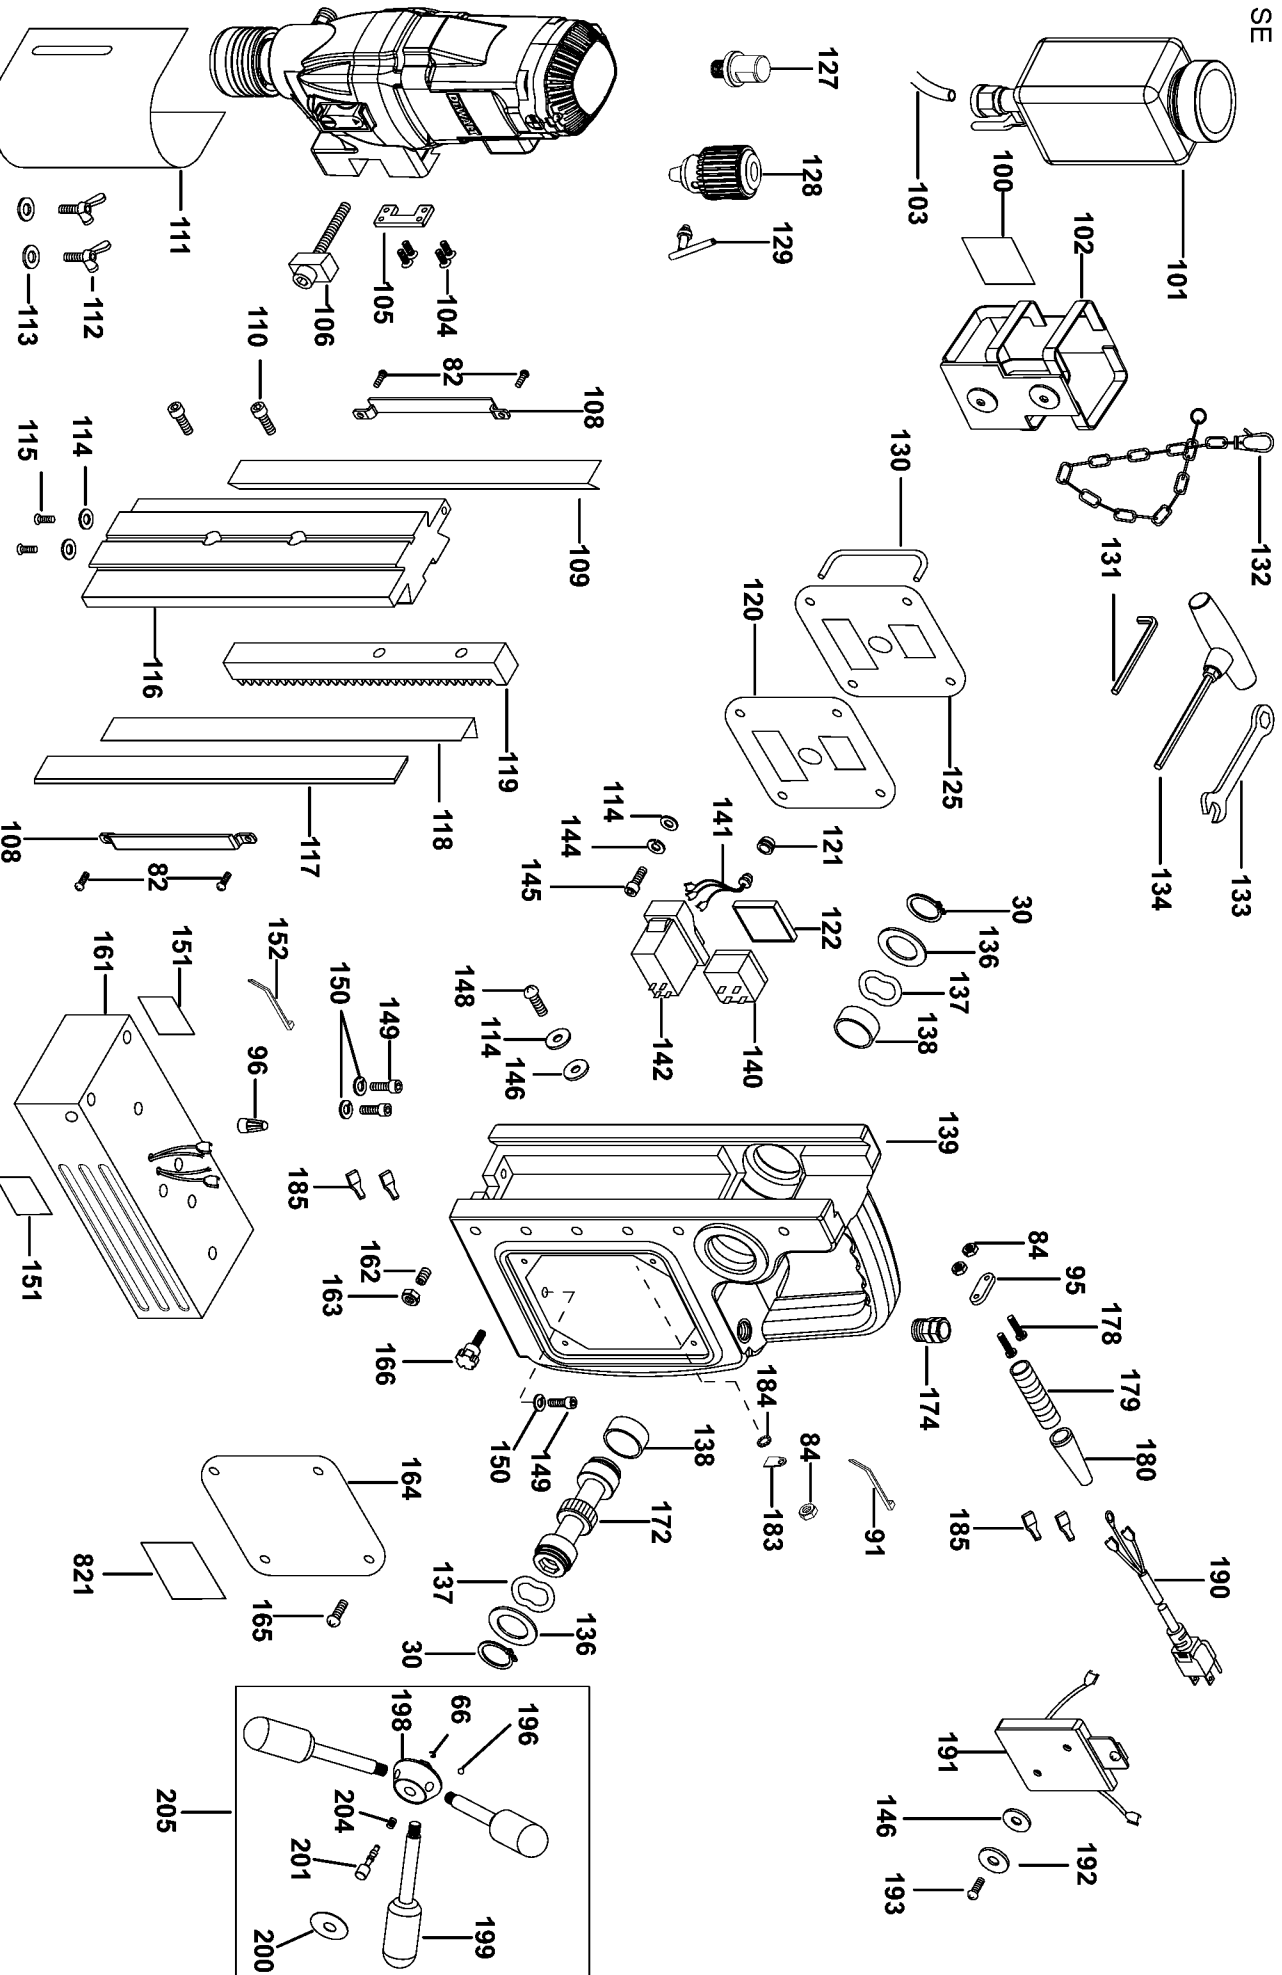

SE

Parts List for DWE1622K Type 1

Item Number	Part Number	Description	Qty Required
10	1004685-00	SPINDLE ASSEMBLY	1
11	1004685-01	RING	1
12	1004685-02	WASHER	1
13	1004685-03	RING	1
14	1004685-04	SEAL	1
15	1004685-05	SPRING	1
16	1004685-06	DETENT	2
17	1004685-07	STEEL BALL	1
18	1004685-08	SCREW	2
19	1004685-09	KEY	1
20	1004685-10	LEAF SPRING	2
21	1004685-11	SPINDLE	1
22	1004685-12	BAND	1
23	1004685-13	DETENT	1
24	1004685-14	SLEEVE	1
25	1004685-15	SPRING	1
26	1004685-16	WASHER	1
27	1004685-17	RING	1
28	1004685-18	RING	1
29	1004685-19	BALL BEARING	1
30	1004685-20	RING	3
34	1004685-31	BEARING	1
35	1004685-21	ARMATURE	1
36	1004685-23	BALL BEARING	4
37	1004685-24	BALL BEARING	1
38	1004685-87	GEARCASE COVER ASSY.	1
39	1004685-86	O-RING	1

COPYRIGHT© 2005. All Rights Reserved.

Parts list, pricing, and availability subject to change. Please visit www.dewaltservicenet.com for current parts information.

Parts List for DWE1622K Type 1

Item Number	Part Number	Description	Qty Required
40	1004685-26	NEEDLE BEARING	1
42	1004685-27	INTERSHAFT ASSY.	1
43	1004685-28	RING	1
44	1004685-29	GEAR	1
46	1004685-30	WOODRUFF KEY	1
48	1004685-32	RING	1
49	1004685-33	GEAR	1
50	1004685-34	SEAL	2
56	1004685-35	SLIDER	1
57	1004685-36	PLATE	1
58	1004685-37	GEAR	1
59	1004685-38	SHAFT ASSEMBLY	1
60	1004685-39	WOODRUFF KEY	1
62	1004685-40	COUPLING	1
63	1004685-41	GEARCASE	1
64	1004685-76	LABEL	1
65	1004685-42	SCREW	2
66	1004685-43	CLIP	3
67	1004685-44	SPRING	1
68	1004685-45	PIN	1
69	1004685-46	SELECTOR	1
70	1004685-47	SPRING	1
71	1004685-48	SCREW	1
72	1004685-49	SCREW	2
73	N176013	BRAND LABEL	1
74	1004685-50	SCREW	2
75	1004685-51	END CAP	1