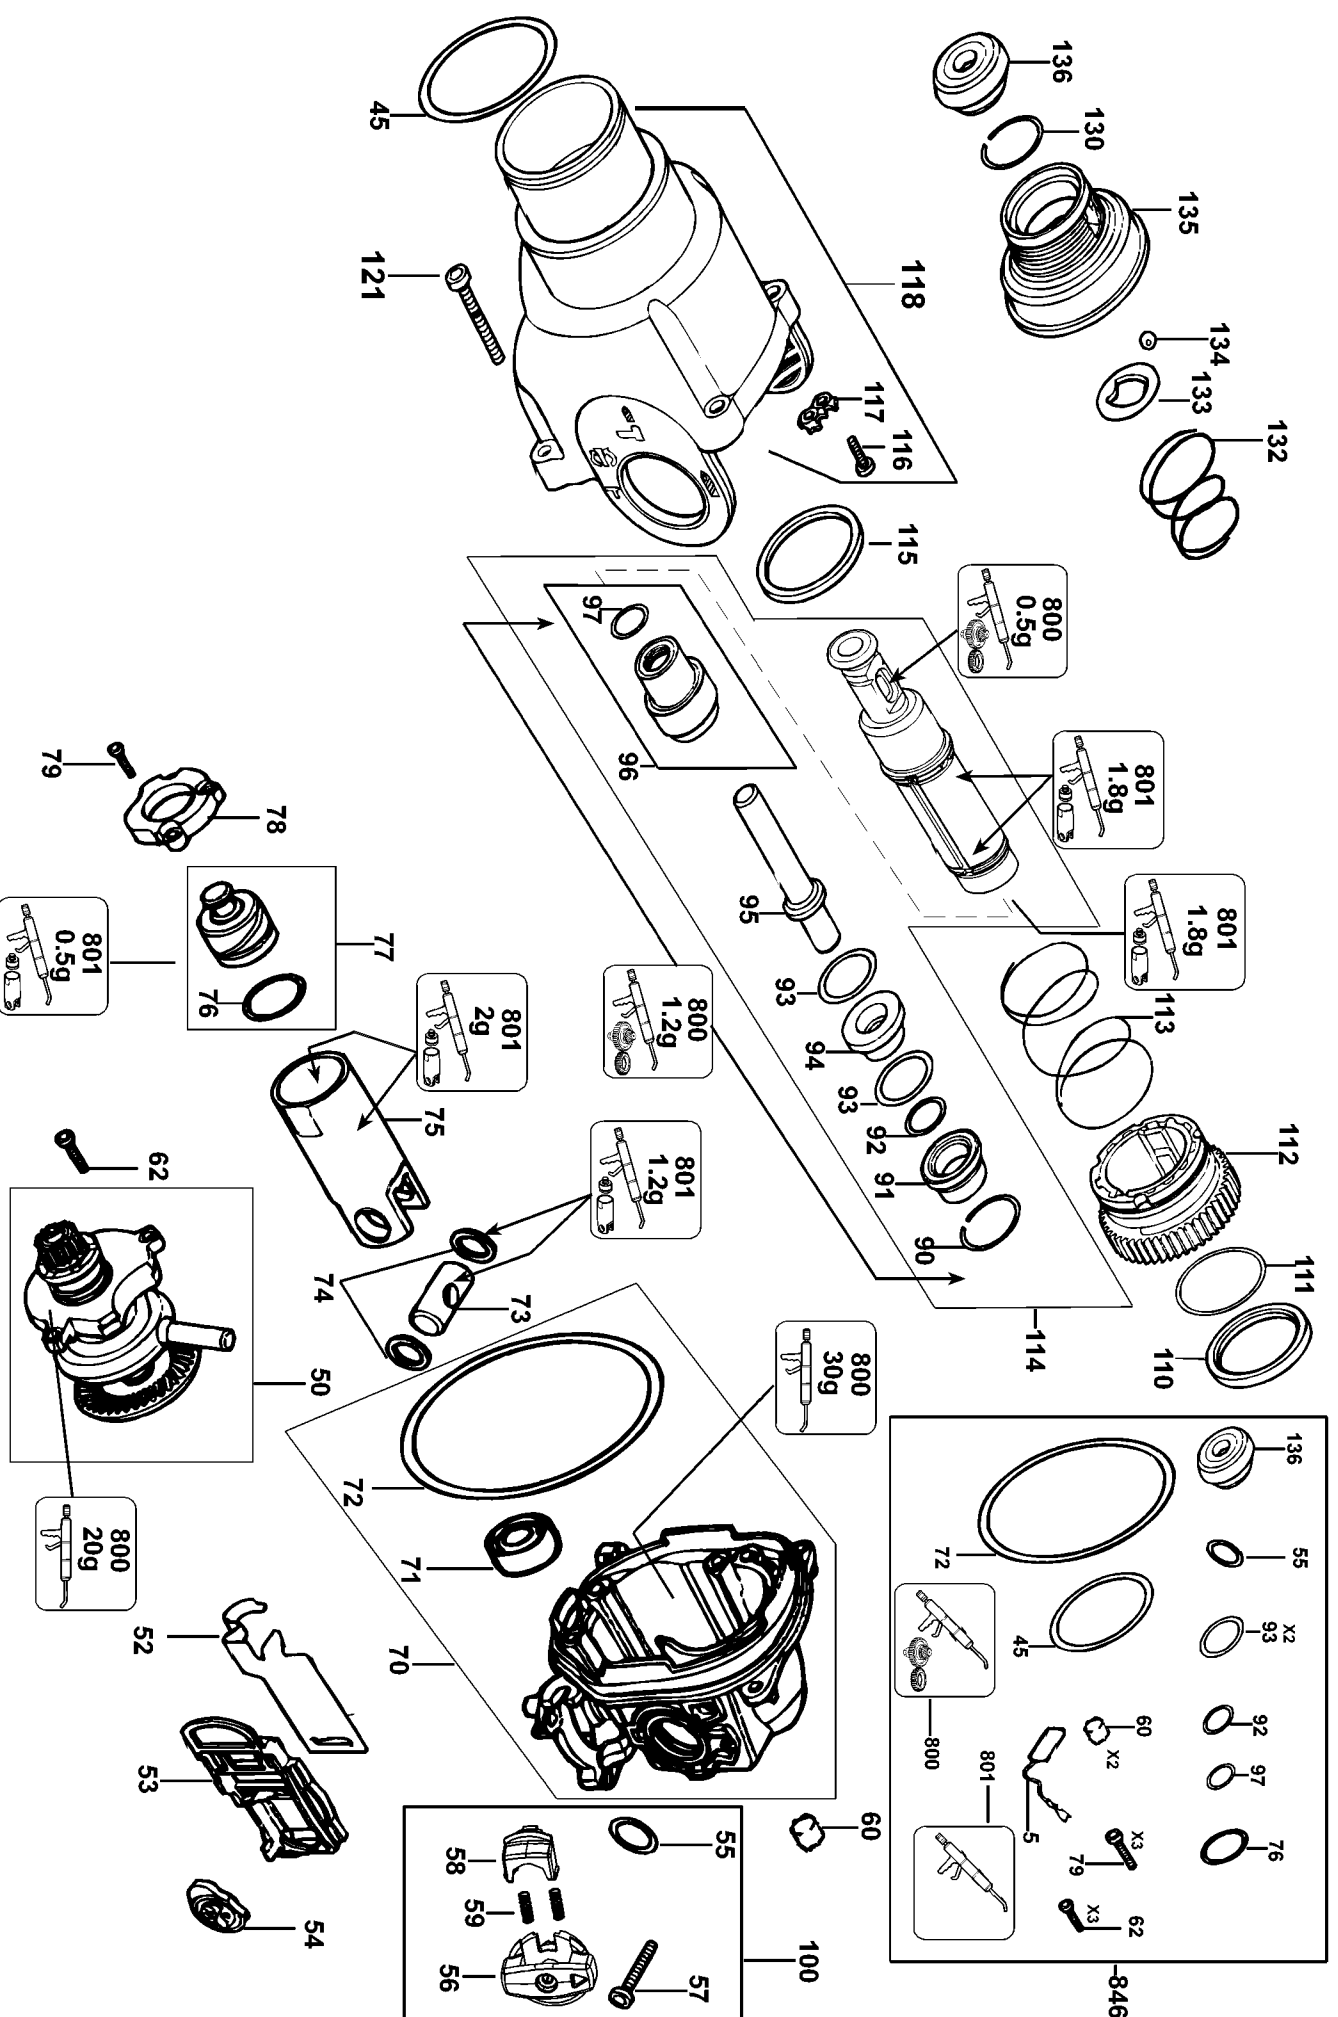

Click Here To View
Item at

www.GapPower.com

*Sales • Rentals
Parts & Service*

Parts List for D25323K Type 2

Item Number	Part Number	Description	Qty Required
1	N182449	ARMATURE	1
2	496247-00	FIELD	1
3	1006749-01	SWITCH	1
4	577805-04	BRUSH HOLDER	2
5	584429-01	BRUSH KIT	1
6	324119-04	SCREW	1
7	584090-00	CORD PROTECTOR	1
8	330076-20	CORD SET	1
9	578222-00	PLUG	1
10	1006430-00	GUIDE	1
11	1007508-00	HOLDER,BEARING	1
12	1007502-00	GUIDE BUSHING	1
13	1006418-00	BELLOWS	1
14	330065-13	SCREW	2
15	1006421-00	SPRING	2
16	1006415-00	HANDLE	1
17	1007503-00	STOP NUT	1
18	930026-01	BUMPER	1
19	1006423-00	LEVER	1
20	N066799-00	SCREW	2
21	870052-00	BEARING COVER	1
22	579720-00	BUSH	1
23	326519-03	SCREW	2
24	330003-19	BEARING,BALL	1
25	330003-64	BALL BEARING	1
30	1006414-00	HOUSING	1
31	581808-00	BAFFLE, FAN	1

COPYRIGHT© 2005. All Rights Reserved.

Parts list, pricing, and availability subject to change. Please visit www.dewaltservicenet.com for current parts information.

Parts List for D25323K Type 2

Item Number	Part Number	Description	Qty Required
32	577993-00	FIELD CASE	1
33	N039637	END CAP ASSY	1
34	1006416-00	HANDLE COVER	1
35	330065-08	SCREW	4
36	821070	CORD CLAMP	1
37	330065-08	SCREW	1
38	330065-06	SCREW	2
39	330065-26	SCREW	4
40	330065-25	SCREW	2
41	1006419-00	AXLE	1
42	1006429-00	DAMPER	2
45	577791-00	O-RING	1
46	N031247	LEAD WIRE ASSY	1
50	584419-00	INTERSHAFT	1
52	578271-00	PLATE	1
53	579564-00	HOLDER	1
54	1006437-00	SELECTOR	1
55	584638-00	O-RING	1
56	1006434-00	KNOB	1
57	324007-15	SCREW	1
58	1006435-00	TRIGGER	1
59	1008957-00	SPRING	2
60	582865-00	FILTER	2
62	583981-00	SCREW	3
70	N031252	GEARCASE ASSY	1
71	330003-81	BEARING	1
72	578229-00	SEAL	1