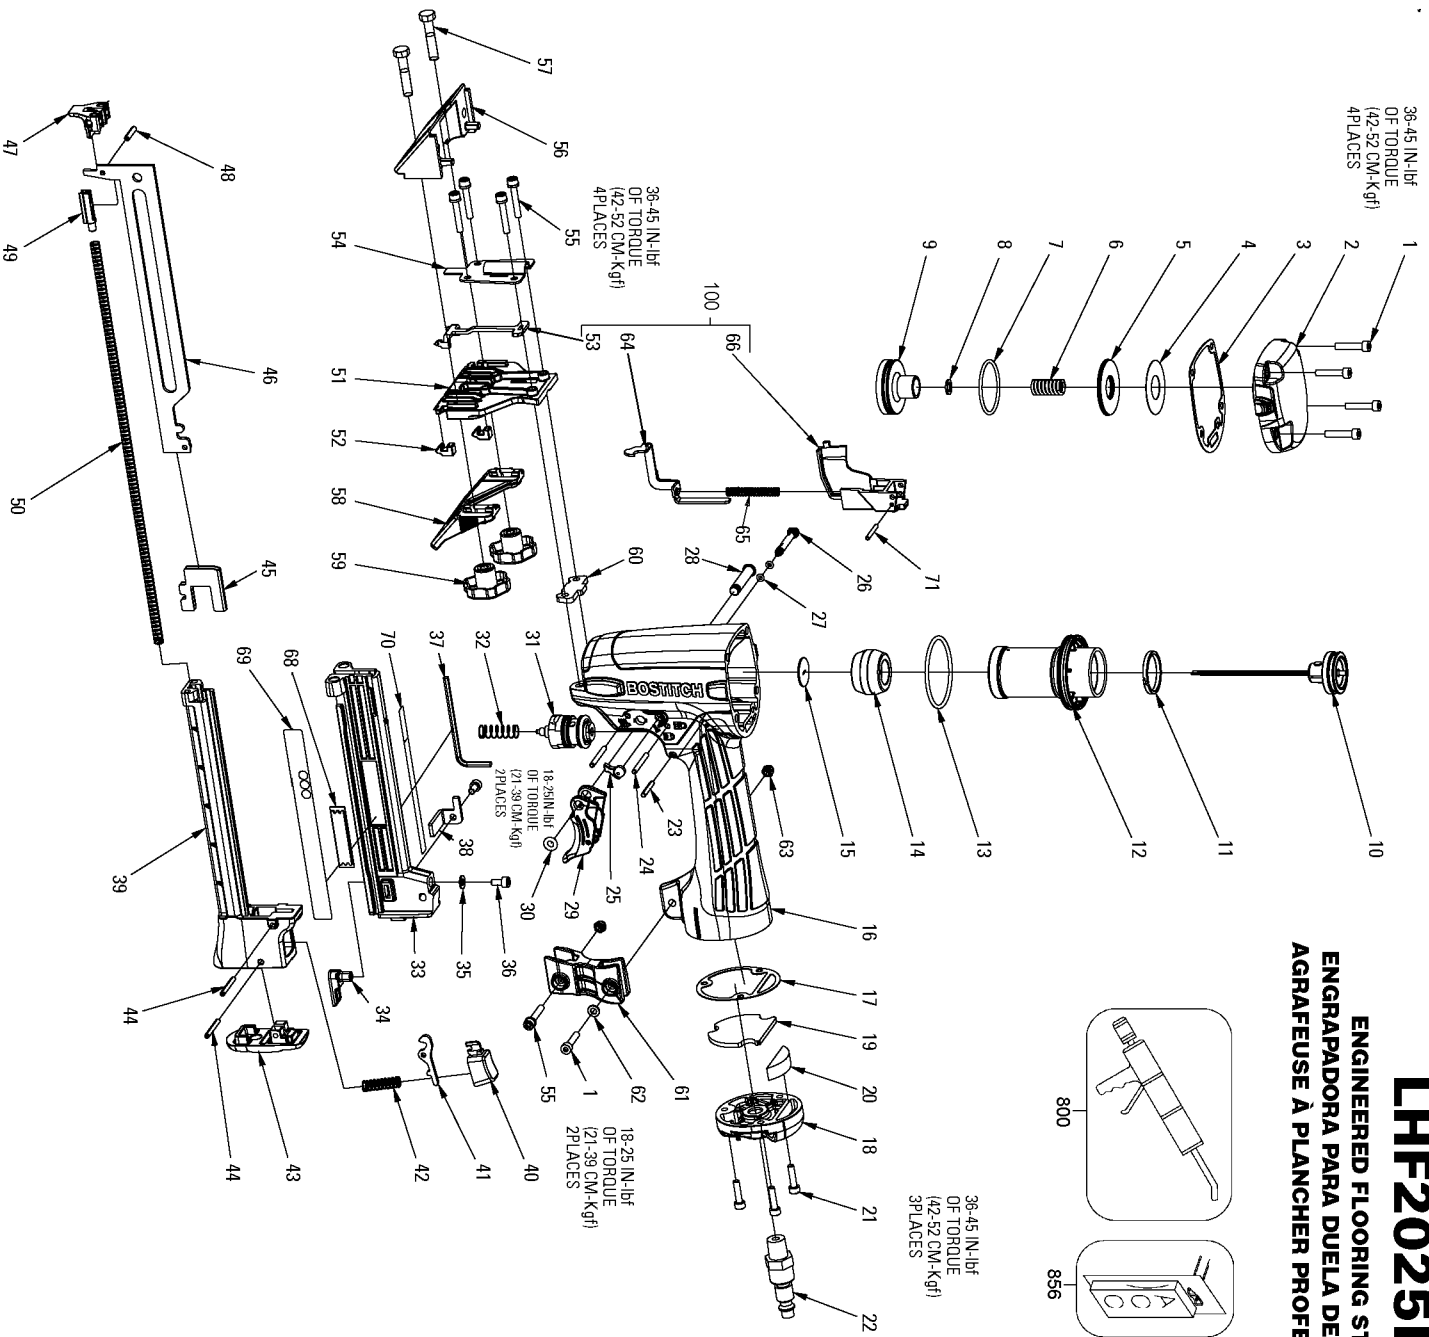

LHF2025K

ENGINEERED FLOORING STAPLER
ENGRAPADORA PARA DUELA DE INGENIERÍA
AGRAFUSE À PLANCHER PROFESSIONNELLE

Parts List for LHF2025K Type 0

Item Number	Part Number	Description	Qty Required
1	182237	SCREW	5
2	188609	CAP-FRAME	1
3	175682	GASKET-FRAME/CAP	1
4	180445	PLATE	1
5	180446	SEAL	1
6	180447	SPRING	1
7	180448	O RING	1
8	180449	WASHER FLAT	1
9	180450-S	HEAD VALVE BODY	1
10	188617	PISTON DRIVER ASSY	1
11	180457	RING-PISTON	1
12	184389	CYLINDER	1
13	180459	O-RING-44.7MMX2.4MM	1
14	180461	BUMPER	1
15	188610	DRIVER GUIDE	1
16	175656	FRAME-OVERMOLD	1
17	180463	GASKET-END CAP	1
18	180465	END CAP	1
19	182235	AIR FILTER	1
20	180577	MUFFLER	1
21	MSC4070-16	SCREW-SHCS-M4X0.7X16	3
23	180475	PIN-SPRING-M3X20MM	3
24	174345	PIN SPRING	1
25	184518	BUTTON-TRIGGER LOCK	1
26	184519	PIN-TRIGGER LOCK	1
27	MRG002514	O-RING-.098X.055	1
28	182182	PIN TRIGGER	1

COPYRIGHT© 2005. All Rights Reserved.

Parts list, pricing, and availability subject to change. Please visit www.dewaltservicenet.com for current parts information.