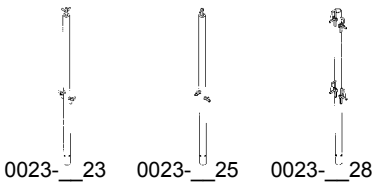

Other arm braces available. Contact Factory

LEVELING JACKS - specify tube size

Part Number (5, 6, 7)	Description	Weight
0032-08__*	Rigid jack 24" stem with 15" adjustment	10.2
0032-09__*	Swivel jack 24" stem with 15" adjustment	12
0034-08__	Extension 15" adjustment with retainer kit	11.5
0069-0071	Leveling stem retainer	1
0032-085pl	Plated rigid jack 24" stem with 15" adjustment	10.5
0032-086pl	Plated swivel jack 24" stem with 15" adjustment	12.5
Other leveling jacks available. Contact Factory		*To fit tube sizes 6 and 7, select 6 in the part number

BASE PLATES / RUBBER PAD - specify tube size

Part Number (5, 6, 7)	Description	Weight
0030-11__	Rigid base plate - 4" stem	3
0030-12__	Swivel base plate - 4" stem	4
0082-0740	Rubber pad for base plate	.5

We Rent These

CASTERS - specify tube size

Part Number (5, 6, 7)	Description	Weight
0026-7__2	8" wheel size - 4" stem size - 500 lb capacity (cast iron)	13
0026-9__2	8" wheel size - 4" stem size - 500 lb capacity (plastic)	9

GUARD RAIL POSTS - specify tube size

Part Number (5, 6, 7)	Description	Weight
0023-__23	Corner guard rail post - B-lock	5.7
0023-__25	Corner guard rail post - F-lock	5.5
0023-__18	Guard rail post - U-lock	5.5
0023-__28	Corner guard rail post - U-lock	5.5