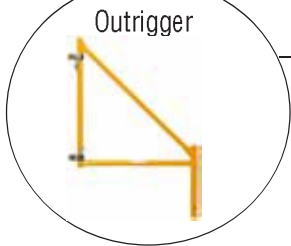

SCASF28X5 - 28"X5' Step Frame
SCASF3X5 - 3'X5' Step Frame
SCASF4.5X5 - 4.5'X5' Step Frame
SCASF5X5 - 5'X5' Step Frame
****\$7ea/day****

SCA5X5 (Complete Set)
**INCLUDES - 2 Step Frames/
2 Diag Braces/ 4 Insert Pins**

Gravity Pig Tail Pin

Snap Pin

Hinge Pin

Rivet & Cotter

SCAOR (Outrigger) \$6ea/Day

SCACW (Caster Wheel) \$4ea/day

Cat-A-Corner Squaring Brace