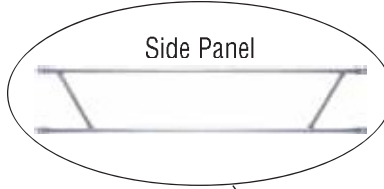

SCAEP (End Panel) \$8/day

SCASP (7' Side Panel) \$11/Day

**SCAWBA (Aluminum)
SCAWBS (Expanded Steel) \$11/Day**

SCATB (7' Toeboard) \$6/Day

SCADB (Diagonal Brace) \$3ea/day

SCAIP (Insert Pin) \$0/day

5 x 5 Step Frame