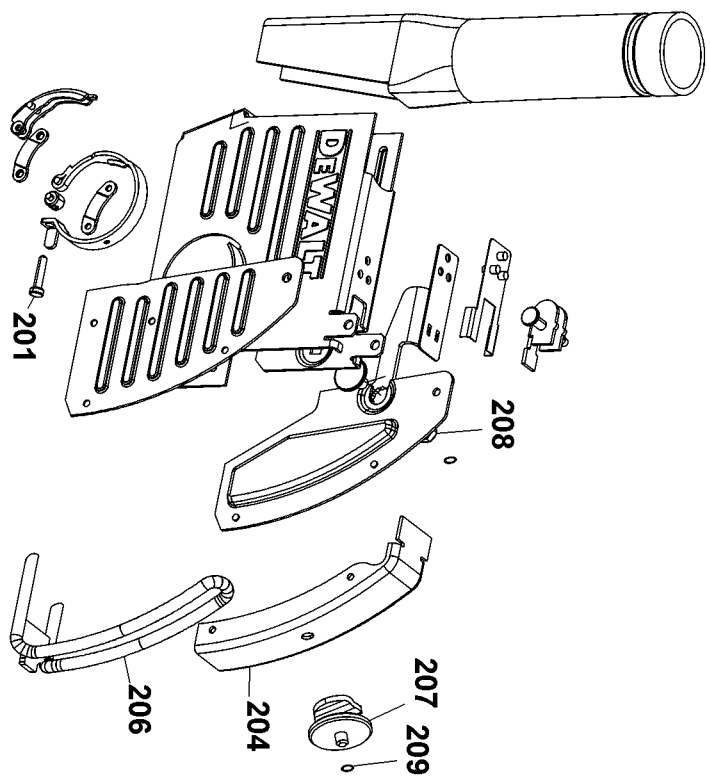

Click Here To View
Item at

www.GapPower.com

*Sales • Rentals
Parts & Service*

Parts List for DWE46101 Type 1

Item Number	Part Number	Description	Qty Required
1	N186483	ARMATURE ASSY.	1
2	626992-01	FIELD CASE	1
3	N127078	GEAR CASE ASSY.	1
4	330065-31	SCREW	9
5	648743-00	ARM	2
6	623592-00	FELT SEAL	4
8	650917-01	BRUSH	2
9	636760-00	BRUSH SPRING	2
10	623591-00	CAP	2
11	593685-00	SCREW	2
12	626995-02S	HANDLE SET	1
13	945614-01	SWITCH, ON/OFF	1
14	N055787	SEPARATOR	1
15	634599-00	TERMINAL	1
16	628398-00	CORD CLAMP	1
17	330019-03	SCREW	2
18	330005-01	PROTECTOR,CORD	1
19	636226-00	NUT	1
20	633257-00SV	BACKING FLANGE	1
21	397661-02	GUARD ASSY.	1
24	330081-14	CORD/8FT/16-2SJ	1
25	627283-00	BAFFLE	1
26	623593-00	TERMINAL	2
27	628885-00	ID LABEL	1
28	N145702	NAMEPLATE	1
29	626891-01	WARNING LABEL	1
31	N215274	CONTROL MODULE	1

COPYRIGHT© 2005. All Rights Reserved.

Parts list, pricing, and availability subject to change. Please visit www.dewaltservicenet.com for current parts information.

Parts List for DWE46101 Type 1

Item Number	Part Number	Description	Qty Required
33	631028-00	LEAD ASSY.	1
35	633391-00	SEAL	1
69	152684-00	TERMINAL	2
70	604484-00	NUT	1
71	657180-00	PINION	1
72	330003-60	BEARING	1
73	623617-00	FELT SEAL	1
74	623580-00	BRG. RETAINER	1
75	623613-00	SLINGER	1
76	605040-02	BALL BEARING	1
77	641823-00	BEARING CUP	1
78	627125-01	FIELD	1
79	623572-00	FAN BAFFLE	1
80	330065-25	SCREW	4
81	623618-00	GASKET	1
82	611492-00	SLEEVE,RUBBER	1
83	623562-00	GEAR CASE COVER	1
84	385676-01	SCREW	4
85	631609-02	SCREW	1
87	N079326	WRENCH	1
88	N042463	SIDE HANDLE	1
89	627001-00	LINK	1
90	644326-00	BAR	1
91	623608-00	SWITCH BUTTON	1
92	633044-00	O-RING	1
93	633043-00	O-RING	1
94	N071898	HOSE CONNECTOR ASSY	1