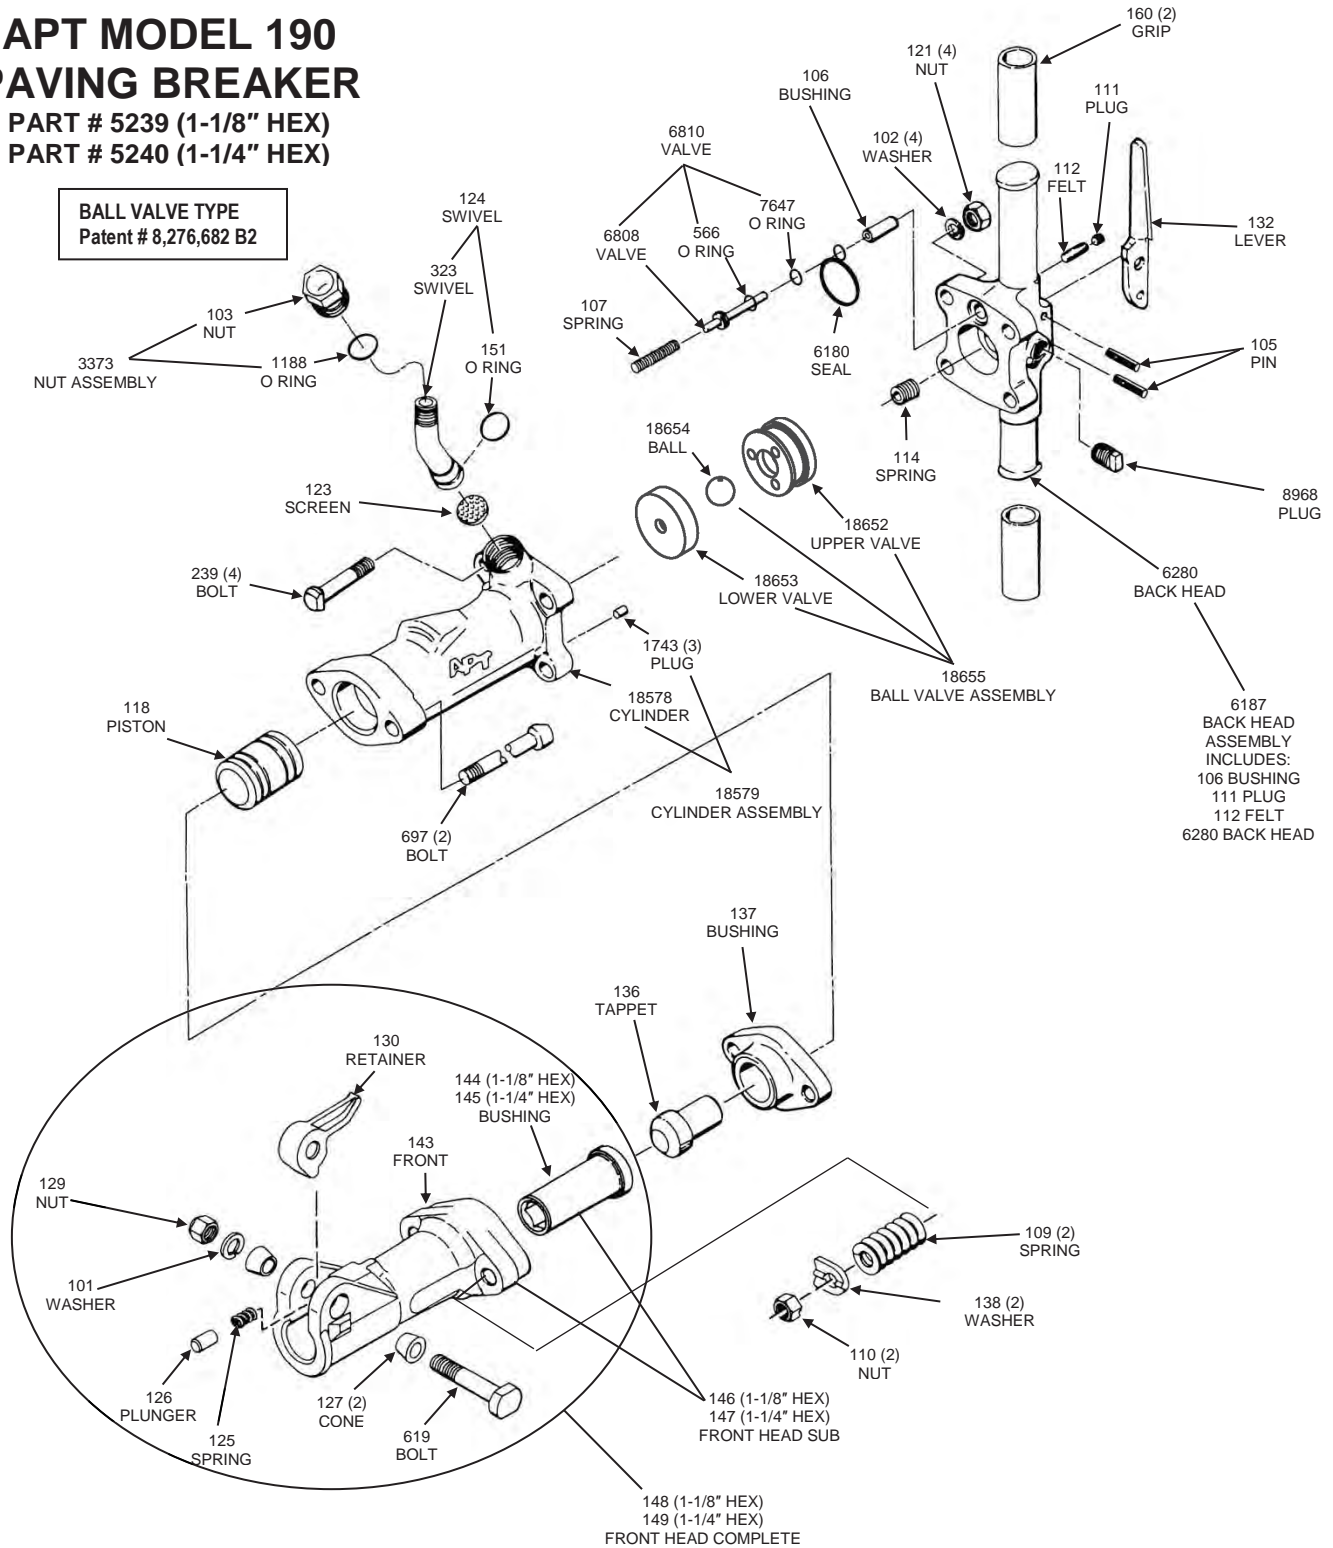

Click Here To View
Item at

www.GapPower.com

*Sales • Rentals
Parts & Service*

American Pneumatic Tool

9949 Tabor Place, Santa Fe Springs, California, CA 90670, U.S.A.

APT MODEL 190 PAVING BREAKER

PART # 5239 (1-1/8" HEX)

PART # 5240 (1-1/4" HEX)

BALL VALVE TYPE
Patent # 8,276,682 B2

For assistance in any sales, technical, maintenance or repair questions, please call APT @

Phone (800) 532-7402 or (562) 204-1555 • Fax (800) 715-6502 or (562) 204-1773