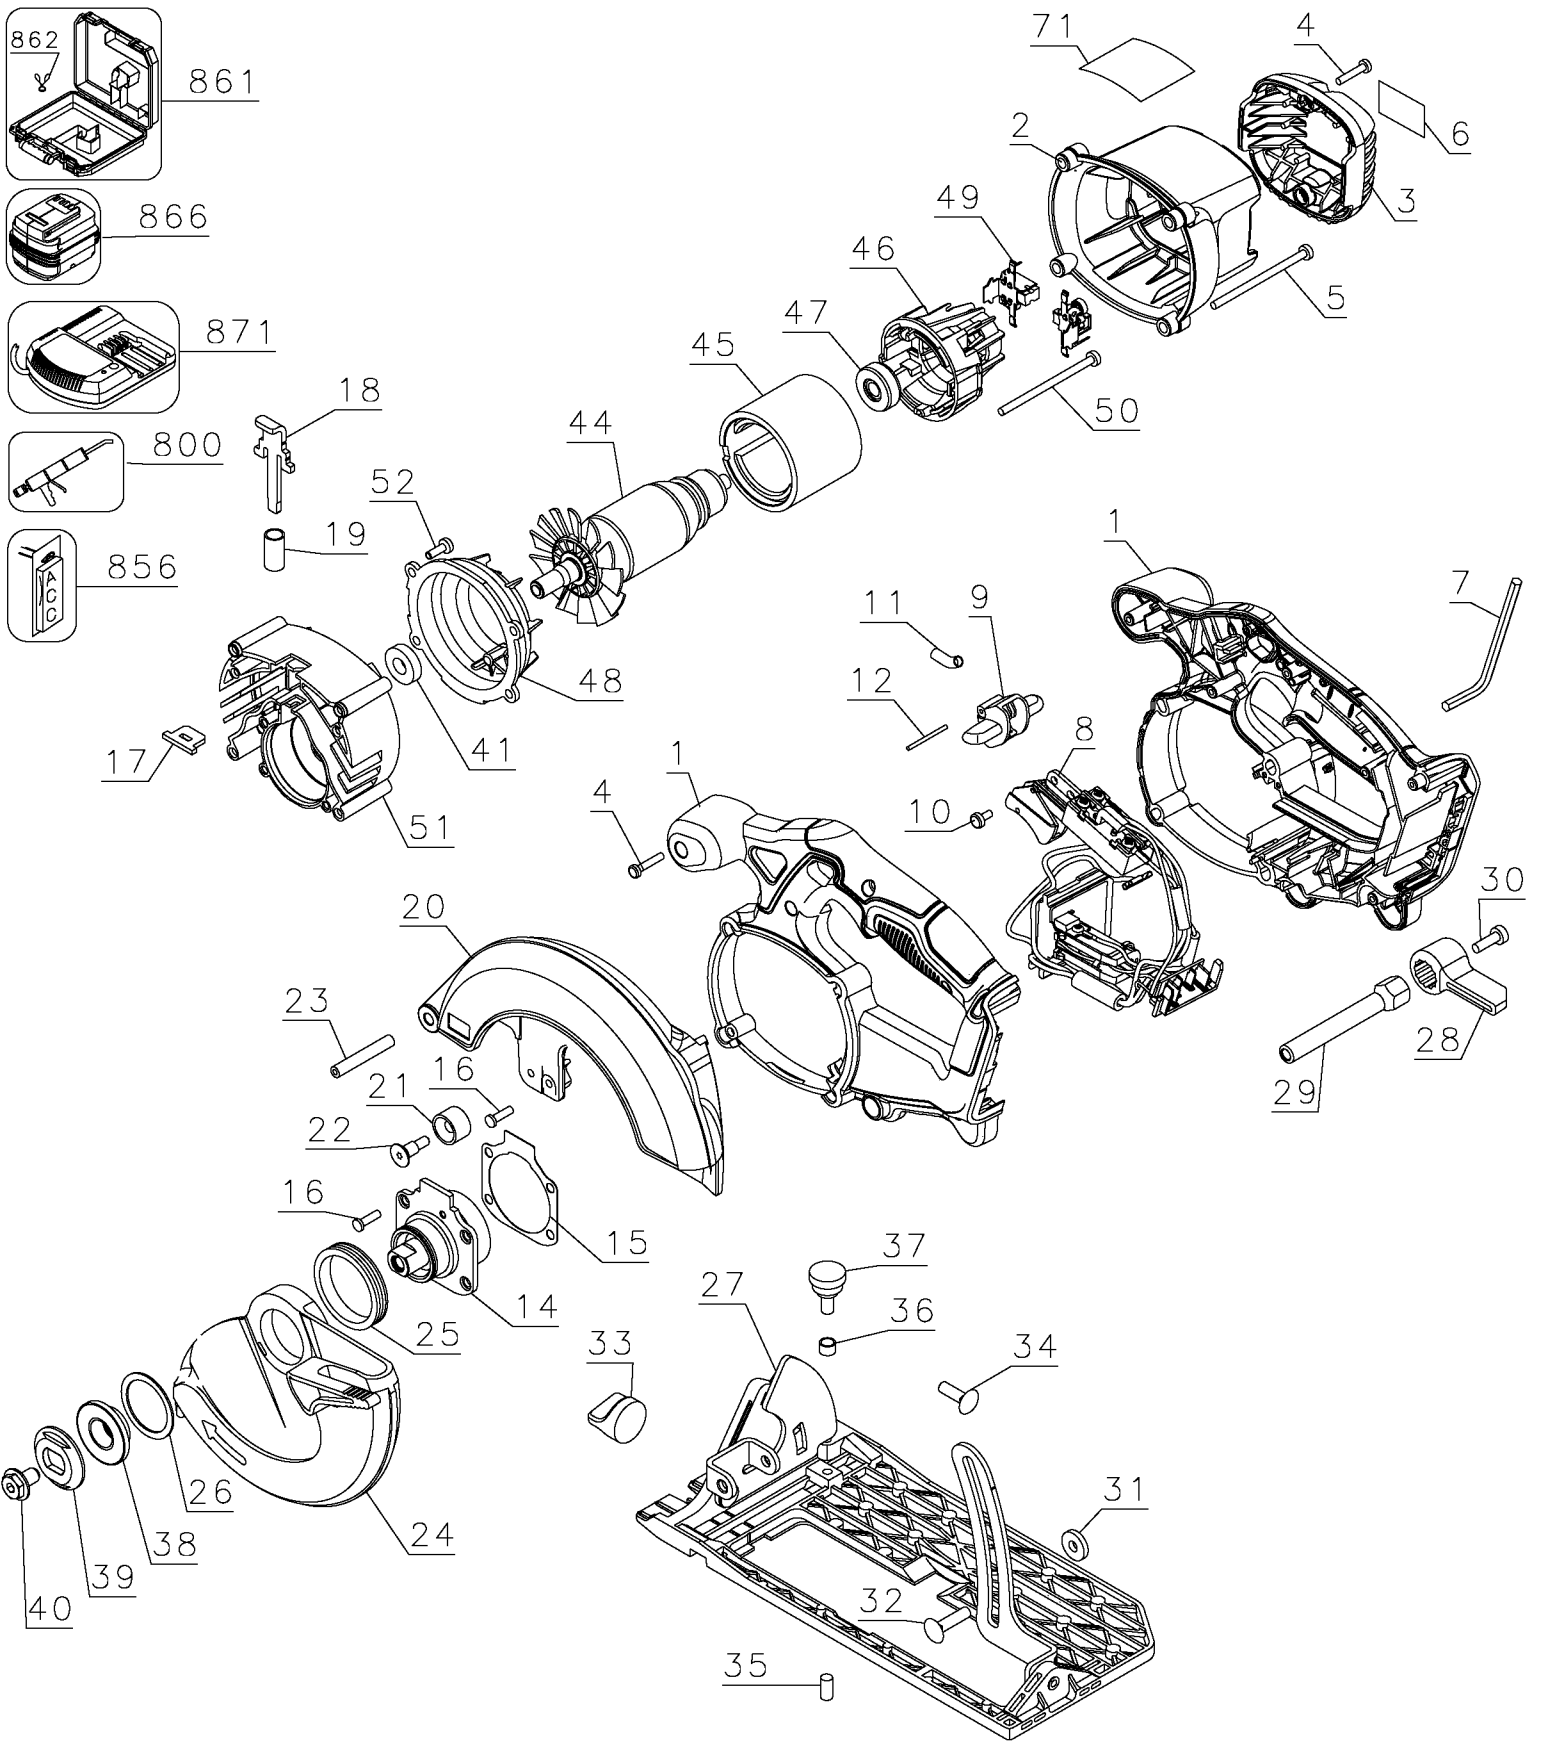

## Parts List for DCS391L1 Type 1

Item Number	Part Number	Description	Qty Required
1	N064324	CLAMSHELL SET	1
2	N054423	MOTOR COVER	1
3	629547-00	END CAP	1
4	330019-04	SCREW,PLASTITE	8
5	398987-00	SCREW	4
6	N094669	ID LABEL	1
7	098000-11	WRENCH	1
8	N092315	SWITCH ASSEMBLY	1
9	605107-00	LOCK-OFF BUTTON	1
10	330019-40	SCREW	1
11	389120-00	SPRING	1
12	388531-00	PIN	1
14	659417-00SV	SPINDLE ASSEMBLY	1
15	605081-01	GASKET	1
16	613783-00	SCREW	8
17	605094-00	RUBBER WIPER	1
18	629444-00	SPINDLE LOCK	1
19	058698-00	SPRING	1
20	N086834	UPPER GUARD	1
21	389132-00	BUMPER	1
22	610134-00	SCREW,SHOULDER	1
23	614048-00	SPIRAL PIN	1
24	611925-00	LOWER GUARD	1
25	N035365	TORSION SPRING	1
26	150383-00	RING,RETAINING	1
27	605076-00SV	SHOE ASSEMBLY	1
28	605105-00	LEVER	1

## Parts List for DCS391L1 Type 1

Item Number	Part Number	Description	Qty Required
29	618901-00	SHAFT	1
30	330045-14	SCREW,M5 X 16MM	1
31	N112241	PLAIN WASHER	1
32	098128-85	CARRIAGE BOLT	1
33	395889-00	KNOB	1
34	N022876	CARRAIGE BOLT	1
35	381069-00	SET SCREW	1
36	058287-00	SPRING	1
37	396992-02	KNOB	1
38	650109-00	CLMP WASHER IN	1
39	610048-00	OTR CLMP WASHER	1
40	605097-00	BLADE BOLT	1
41	330003-64	BALL BEARING	1
44	N083093SV	ARMATURE ASSEMBLY	1
45	611202-00SV	MAGNET RING	1
46	N171820	BEARING SUPPORT	1
47	391032-00	BEARING & BOOT	1
48	610124-01	BAFFLE	1
49	610126-00	BRUSH BOX	2
50	330019-25	SCREW,THD.FORM	2
51	605082-00SV	GEARCASE ASSY	1
52	330045-45	SCREW	4
71	N064341	NAMEPLATE	1
800	761995-01	GREASE, 6 OZ.	1
800	283484-01	GREASE,32 OZ.	1
856	628425-01	BLADE	1
856	381091-00	GUIDE,EDGE	1