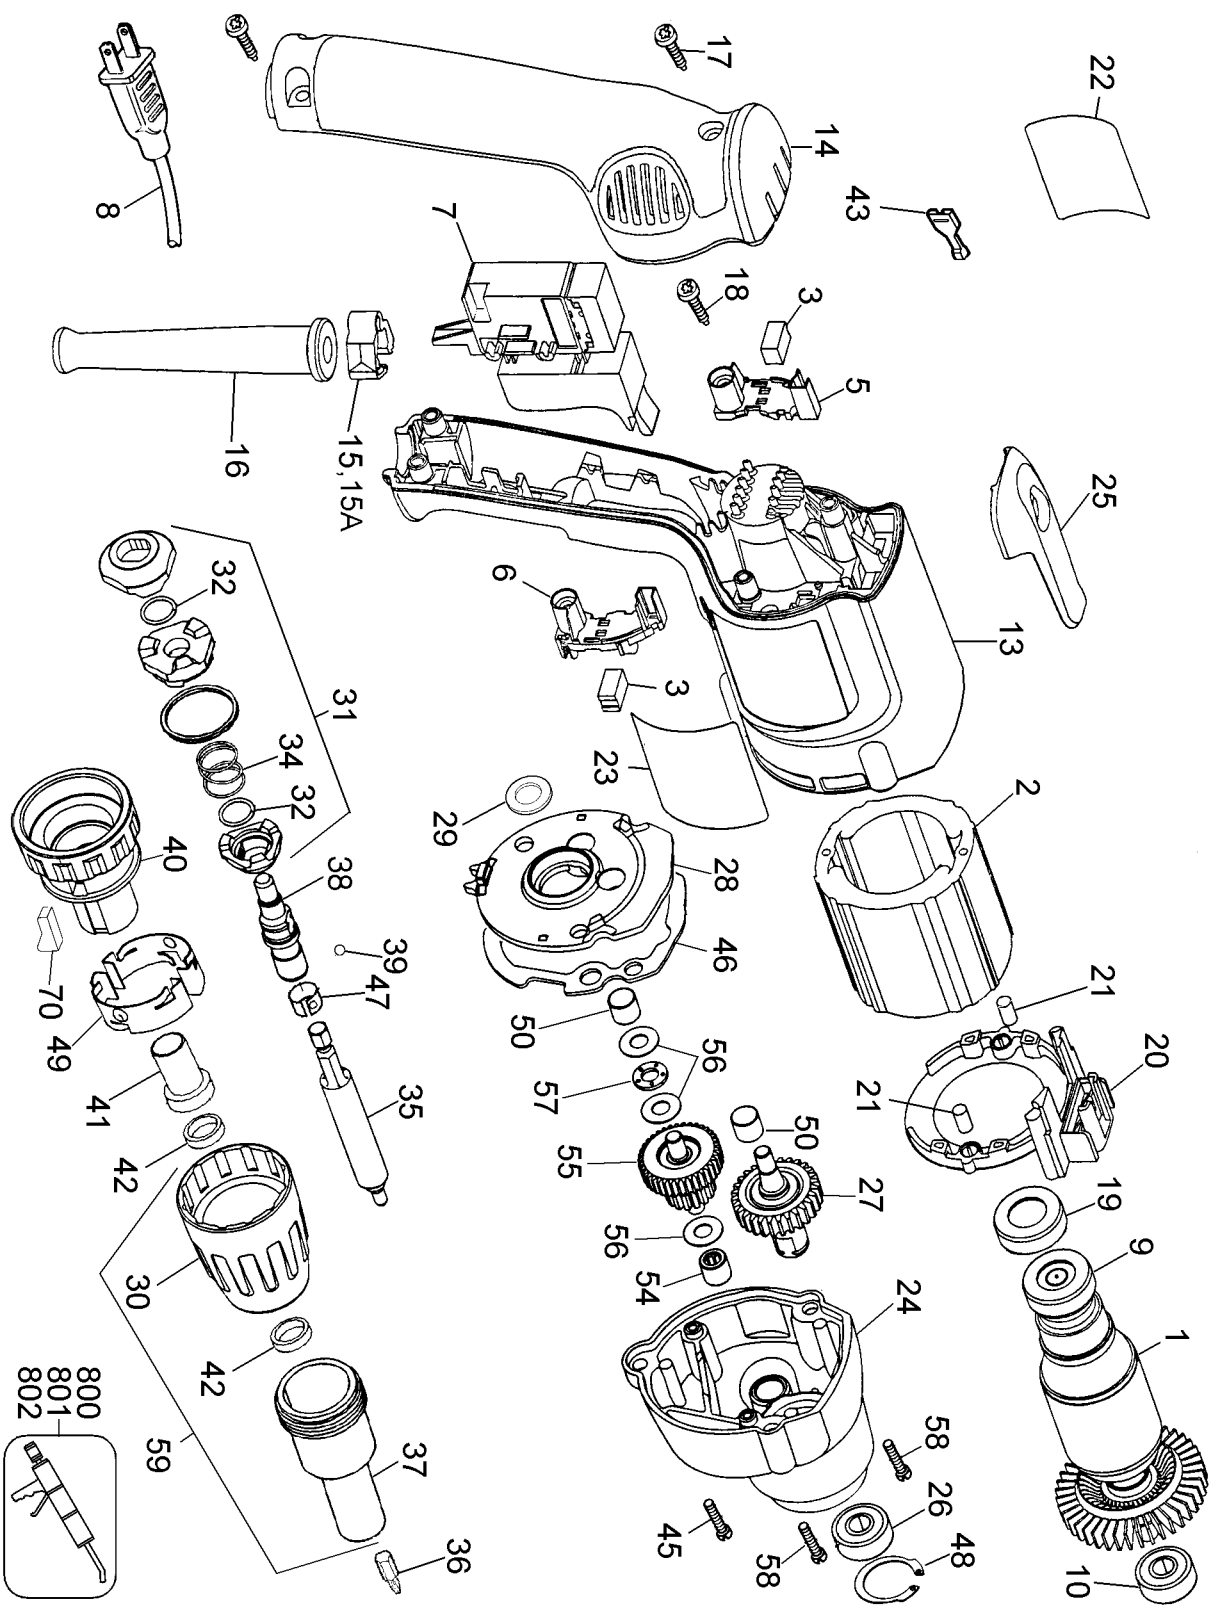

## Parts List for DW276 Type 2

Item Number	Part Number	Description	Qty Required
1	176853-00SV	ARMATURE & FAN	1
2	5140109-65	SWITCH KIT	1
3	176846-04	BRUSH	2
5	390004-00	BR.HOLDER,L	1
6	390003-00	BR.HOLDER,R	1
7	5140109-65	SWITCH KIT	1
8	330077-98	CORD/8FT/18-2S	1
8	330081-98	CORD/50'/16-2SJ	1
9	330003-04	BEARING,BALL	1
10	330003-04	BEARING,BALL	1
13	429969-03	FIELD CASE KIT	1
14	176816-01	COVER,HANDLE	1
15	176829-00	CLAMP,CORD	1
16	148809-00	PROTECTOR,CORD	1
16	330005-01	PROTECTOR,CORD	1
17	330019-13	SCREW,M4X19	3
18	176951-00	SCREW	2
19	949721-03	CUP	1
20	176811-00	BAFFLE	1
21	949638-02	PLUG,RUBBER	2
22	395047-00	ID LABEL	1
23	000000-00	No Longer Available	1
24	176709-00SV	CASE-GEAR	1
25	N045425	BELT CLIP	1
26	330003-09	BEARING,BALL	1
27	176708-00SV	SPINDLE & GEAR	1
28	388761-00	GEAR CASE COVER	1

## Parts List for DW276 Type 2

Item Number	Part Number	Description	Qty Required
29	023813-00	WASHER	1
30	152492-01	COLLAR,ADJUST	1
31	429634-00	CLUTCH ASM	1
32	089210-00	RET RING	2
34	176842-00	SPRING,COMP.	1
35	619773-02	BIT TIP HOLDER	1
36	607904-22	BIT,SCREWDRIVER	1
37	612001-00SV	LOCATOR	1
38	385861-00	SPINDLE,OUTPUT	1
39	696631-00	BALL	1
40	176632-00	HOUSING,CLUTCH	1
41	450907-00	BEARING,SLEEVE	1
42	696534-00	SEAL	2
43	136086-02	TERMINAL	2
45	330019-14	SCREW	3
46	176655-00	GASKET	1
47	094518-00	RETAINER	1
48	087692-00	RET RING	1
49	391436-00	DETENT SPRING	2
50	093128-00	NEEDLE BEARING	2
54	330004-00	BEARING,NEEDLE	1
55	176731-00SV	SPINDLE & GEAR	1
56	176732-00	WASHER,THRUST	3
57	143079-00	WASHER,THRUST	1
58	330019-16	SCREW	2
59	429561-00	NOSEPIECE,ALUM.	1
70	390437-01	RUBBER PLUG	2

## Parts List for DW276 Type 2

Item Number	Part Number	Description	Qty Required
115	176833-00	CLAMP,CORD	1
800	761995-01	GREASE, 6 OZ.	1
801	283484-01	GREASE,32 OZ.	1
802	284778-00	GREASE,MOLYKOTE	1

COPYRIGHT© 2005. All Rights Reserved.