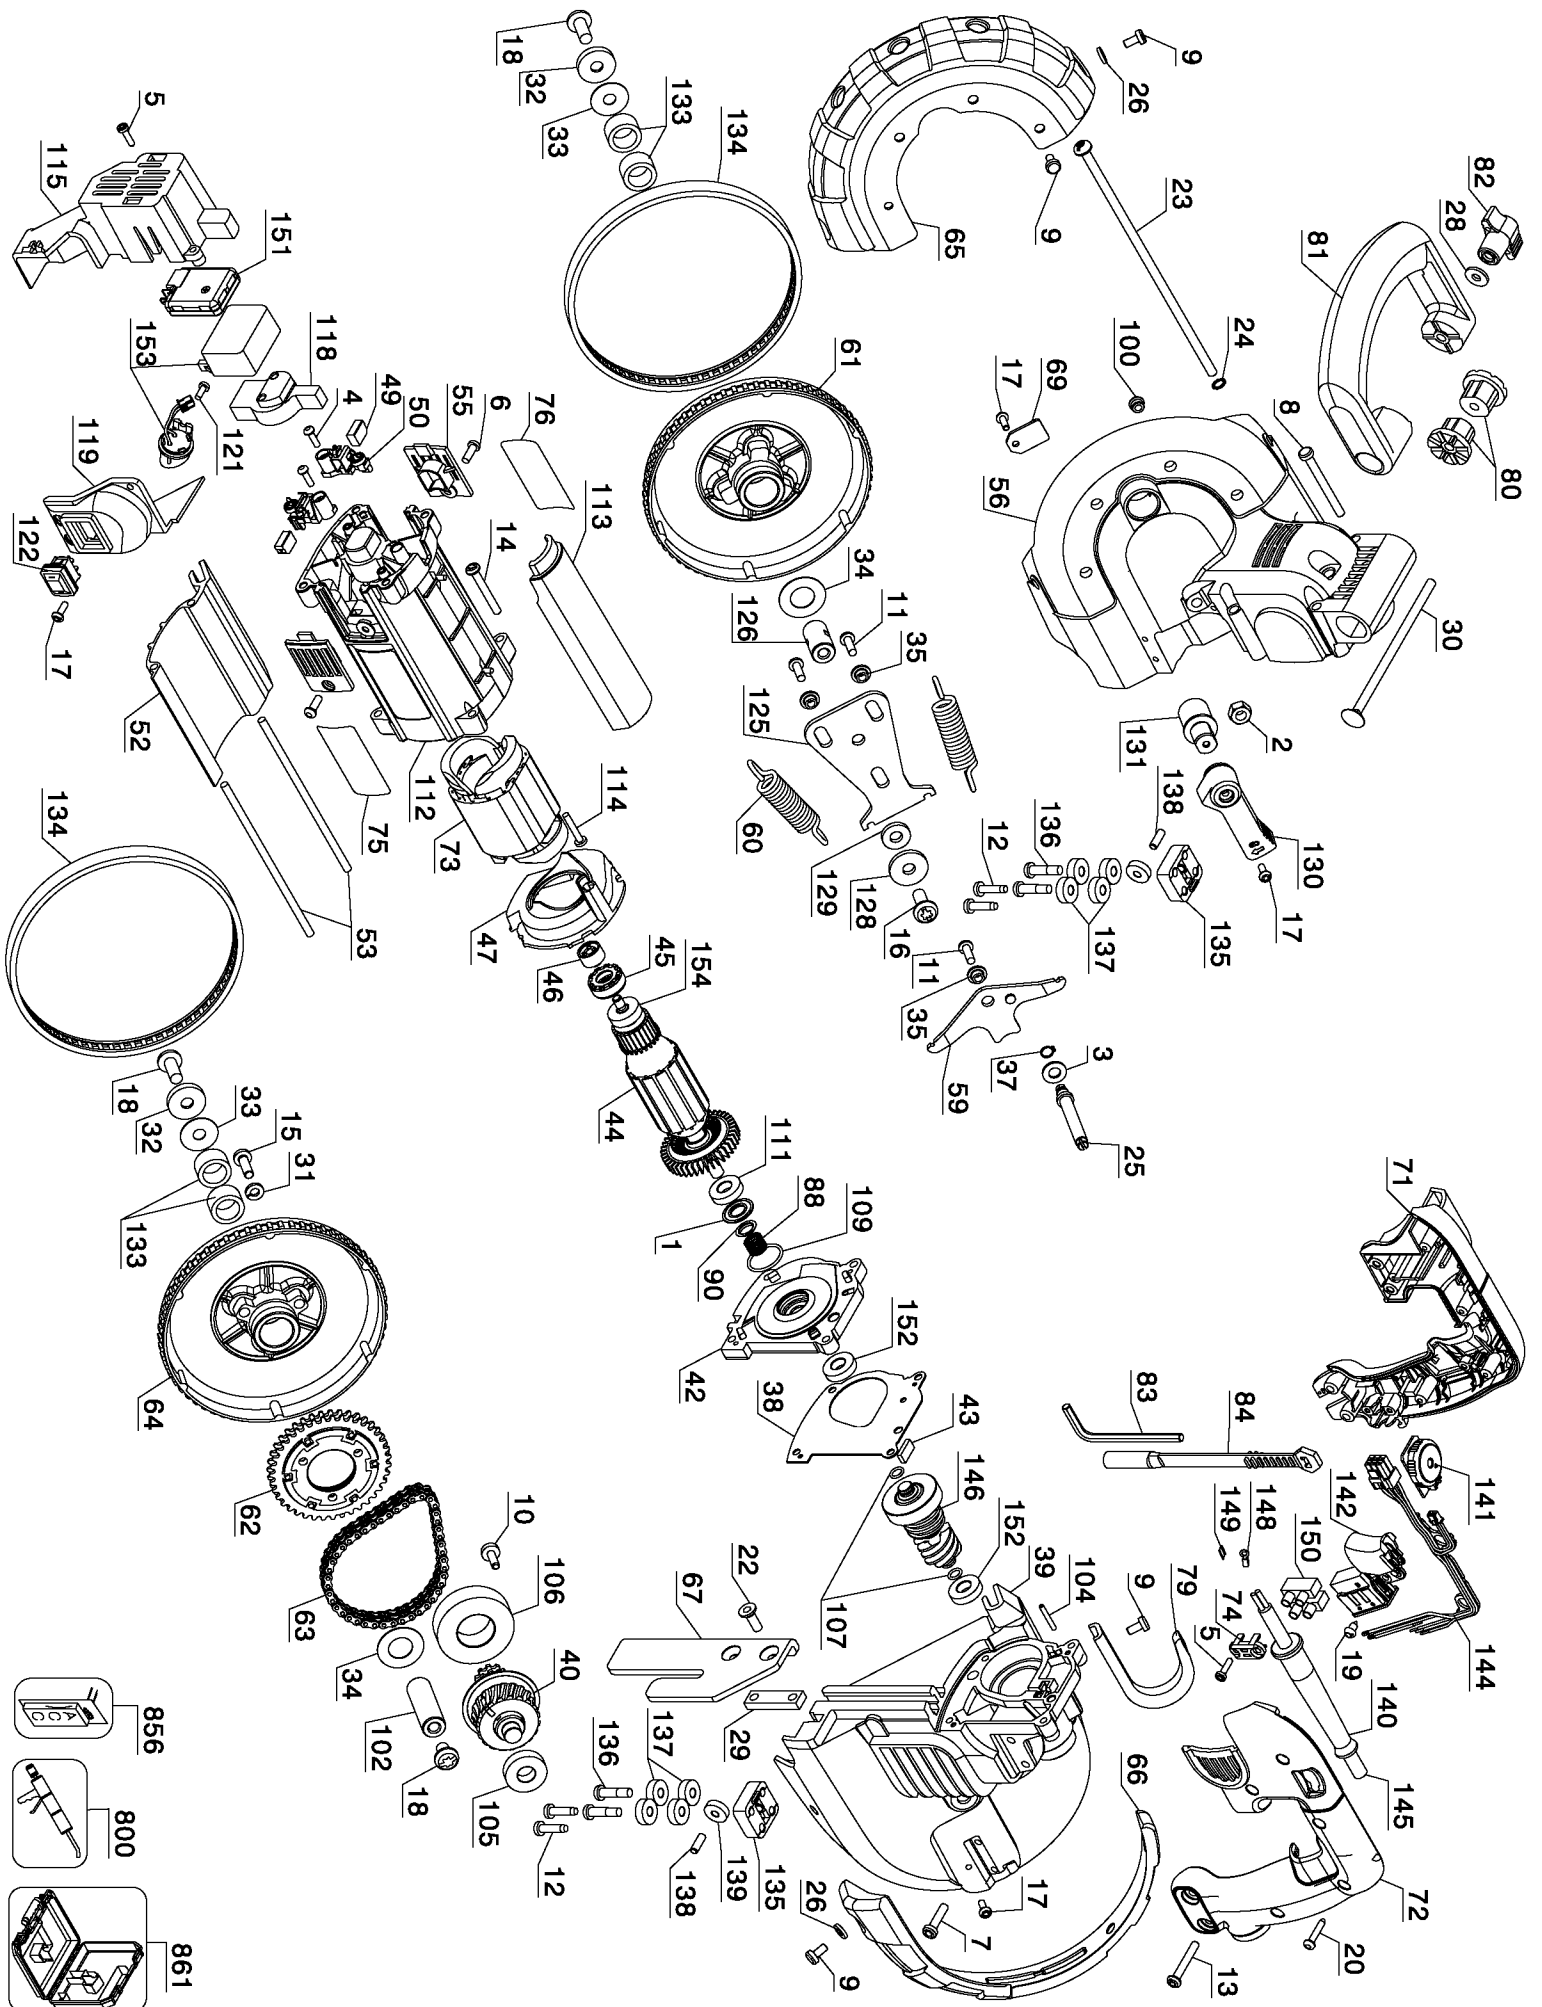

Click Here To View
Item at

www.GapPower.com

*Sales • Rentals
Parts & Service*

Parts List for DWM120K Type 2

Item Number	Part Number	Description	Qty Required
1	659994-00	RUBBER WASHER	1
2	330015-12	NUT	1
3	330016-03	WASHER,PLAIN	1
4	330019-02	SCREW,PLASTITE	2
5	330019-03	SCREW	4
6	330019-11	SCREW	2
7	330019-73	SCREW	2
8	330019-74	SCREW	4
9	330045-13	SCREW,TAPTITE	10
10	330045-72	SCREW	2
11	N242699	SCREW	3
12	330045-15	SCREW,M5X20	4
13	330045-18	SCREW	2
14	330045-19	SCREW	4
15	153778-02	MACHINE SCREW	3
16	330024-51	SCREW	1
17	330045-45	SCREW	6
18	330024-51	SCREW	3
19	330065-05	SCREW	1
20	330065-31	SCREW	5
22	660010-00	SCREW	2
23	652563-00	BOLT	1
24	638064-00	LOCK WASHER	1
25	653513-00	SCREW	1
26	330016-27	WASHER	4
28	657027-00	WASHER	1
29	659418-00	BLOCK	1

COPYRIGHT© 2005. All Rights Reserved.

Parts list, pricing, and availability subject to change. Please visit www.dewaltservicenet.com for current parts information.

Parts List for DWM120K Type 2

Item Number	Part Number	Description	Qty Required
64	650718-00SV	DRIVE PULLEY	1
65	657277-00SV	BUMPER	1
66	654899-00	BUMPER	1
67	650716-00	SHOE	1
69	654622-00	BLADE INSERT	1
71	N070443	HANDLE	1
72	N070455	HANDLE	1
73	651507-00SV	FIELD	1
74	652209-00	CORD CLAMP	1
75	657871-00	ID LABEL	1
76	N070439	NAMEPLATE	1
79	651744-00	HOOK	1
80	655933-00	WASHER	2
81	650957-00	BAIL HANDLE	1
82	656970-00	KNOB	1
83	658553-00	HEX WRENCH	1
84	661036-00	LANYARD	1
88	N019794	SPRING	1
90	N019580	SPRING BUSHING	1
100	654716-00	INSERT	8
102	653534-00	SHAFT	1
104	653505-00	PIN	2
105	330003-64	BALL BEARING	1
106	605040-64	BALL BEARING	1
107	660143-00	O-RING	2
109	099014-04	O RING	1
111	605040-70	BALL BEARING	1