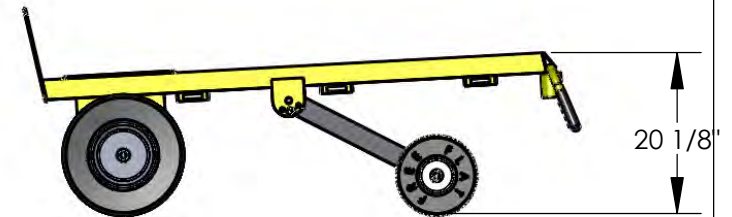

67265

Dimensions: 35" x 65"

Base Plate Dimensions: 24" Wide x 12" Deep (9.25" Deep from body intersection to the front of base plate)

13" Flotation tires

Capacity: 1,000 lbs.

Weight: 124 lbs.

717-442-8970

www.gappower.com