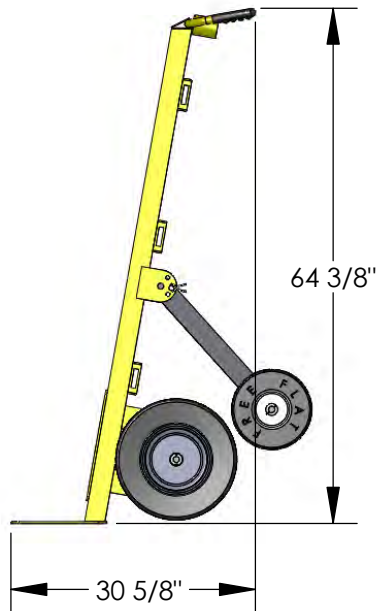

67265

Dimensions: 35" x 65"

Base Plate Dimensions: 24" Wide x 12" Deep (9.25" Deep from body intersection to the front of base plate)

13" Flotation tires

Capacity: 1,000 lbs.

Weight: 124 lbs.

717-442-8970

www.gappower.com