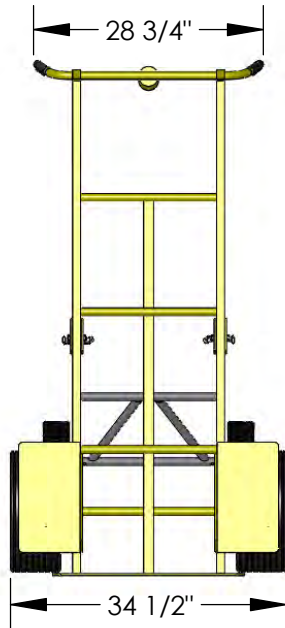

67265

Dimensions: 35" x 65"

Base Plate Dimensions: 24" Wide x 12" Deep (9.25" Deep from body intersection to the front of base plate)

13" Flotation tires

Capacity: 1,000 lbs.

Weight: 124 lbs.

717-442-8970

www.gappower.com