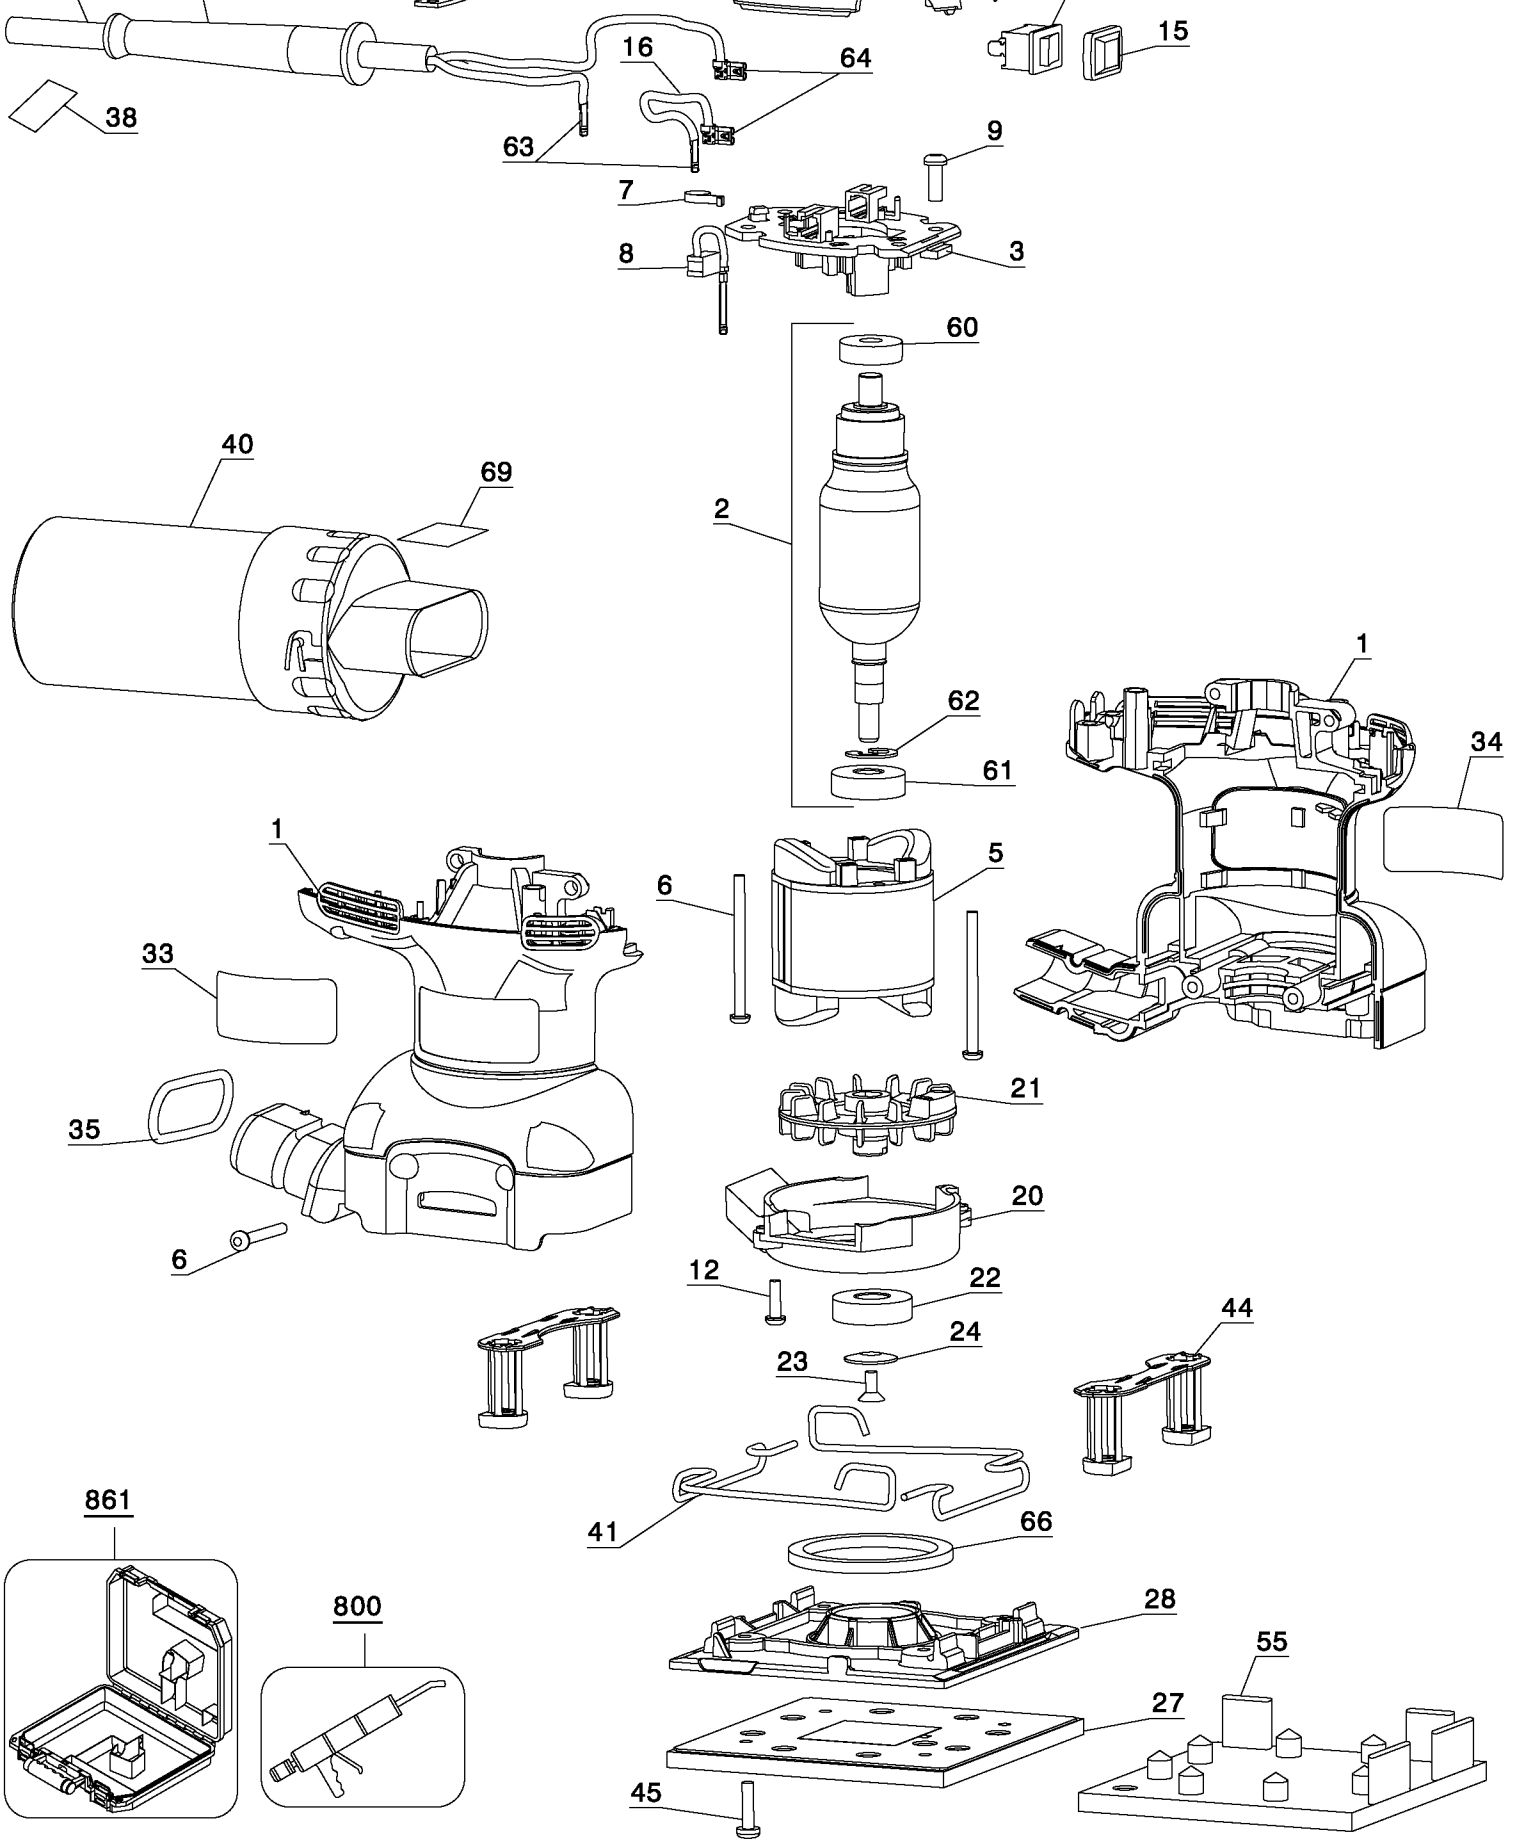

## Parts List for D26441K Type 1

Item Number	Part Number	Description	Qty Required
1	628818-02	CLAMSHELL SET	1
2	624309-03SV	ARMATURE & BRGS	1
3	625034-00SV	BRUSH RING	1
5	624277-00SV	FIELD	1
6	330019-13	SCREW,M4X19	4
7	445860-00	SPRING,BRUSH	2
8	445861-20	BRUSH	2
9	330019-11	SCREW	3
10	330072-98	CORD/8FT/18-2SJ	1
11	329301-00	CLAMP,CORD	1
12	330019-02	SCREW,PLASTITE	2
13	144960-00	SWITCH (ON-OFF)	1
15	144983-07	COVER,SWITCH	1
16	144989-00	LEAD ASSY.	1
17	624281-00	CAP	1
19	330019-09	SCREW	2
20	627645-00	FAN BAFFLE	1
21	623655-01	FAN	1
22	330003-64	BALL BEARING	1
23	098012-11	MACH SCREW	1
24	151652-00	WASHER,CONE	1
27	151284-00SV	PAD	1
28	N073798	PLATEN	1
33	398399-00	IDENT. LABEL	1
34	649794-00	NAMEPLATE	1
35	56194-00	RING,O	1
38	624308-00	WARNING LABEL	1

## Parts List for D26441K Type 1

Item Number	Part Number	Description	Qty Required
40	624307-00	DUST BAG ASSY	1
41	151288-00	CLAMP,PAPER	2
44	144988-02	FOOT	2
45	464285-00	SCREW	4
55	144954-00	PUNCH,PAPER	1
60	330003-03	BEARING,BALL	1
61	330003-17	BEARING,BALL	1
62	151669-00	RING,RETAINING	1
63	825209-00	TERMINAL	4
64	445964-00	RECEPTACLE	3
65	330005-01	PROTECTOR,CORD	1
66	144974-00	SEAL,DUST	1
69	624299-00	WARNING LABEL	1
800	761995-01	GREASE, 6 OZ.	1
800	283484-01	GREASE,32 OZ.	1
861	N041318	TOOL BAG	1
861	625383-00	KIT BOX	1