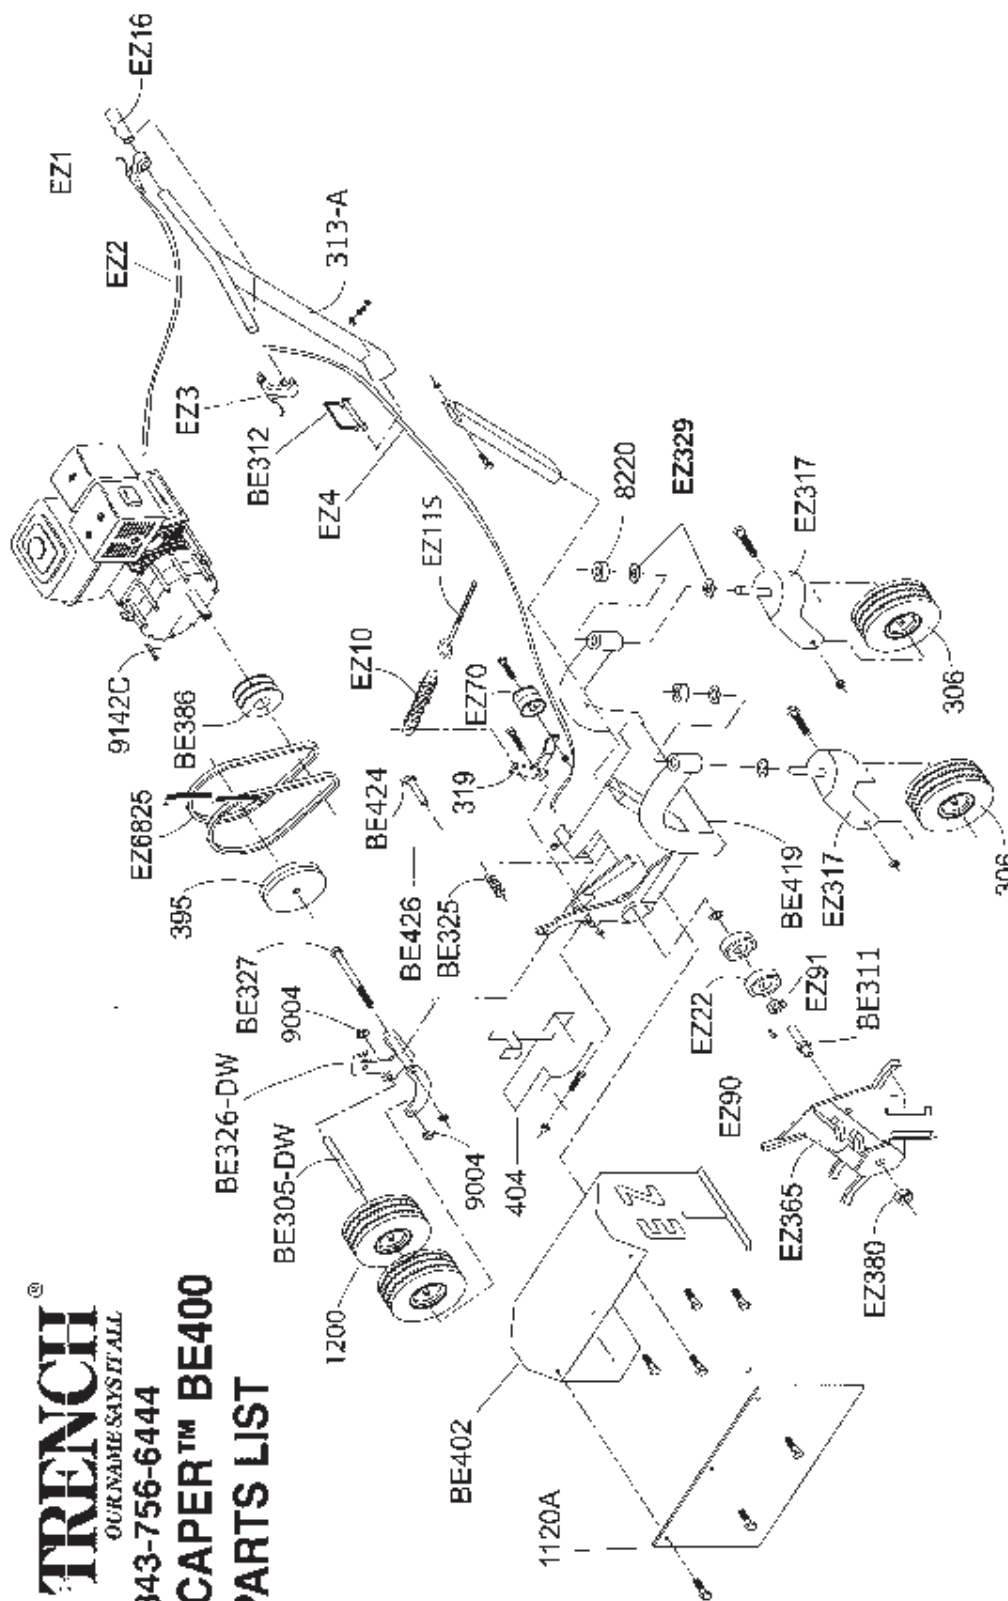

Click Here To View  
Item at

[www.GapPower.com](http://www.GapPower.com)

*Sales • Rentals  
Parts & Service*

**E-Z TRENCH<sup>®</sup>**  
 OUR NAME SAYS IT ALL

843-756-6444

**BEDSCAPER™ BE400**  
**PARTS LIST**

PART #	DESCRIPTION
306	PNEUMATIC TIRE & WHEEL
319	BELT IDLER
395	4" ROTOR SHAFT PULLEY
404	ENGINE BRACKET/BELT GUARD
1200	FRONT TIRE
8220	CASTER PUSH CAP
1120A	DEBRIS DEFLECTOR
313-A	HANDLE
9004	FRONT WHEEL PUSH CAPS
9142C	DRIVE SHAFT KEY
BE305-DW	FRONT AXLE
BE311	OUTPUT SHAFT
BE312	HANDLE LOCK PIN

PART #	DESCRIPTION
BE419	FRAME
BE424	DEPTH ADJUSTMENT PIN
BE325	DEPTH ADJ. PIN RETURN SPRING
BE326-DW	FRONT WHEEL CARRIAGE
BE327	F.W.C. PIVOT BOLT
BE386	3" ENGINE PULLEY
BE402	ROTOR GUARD
BE419	FRAME
BE426	DEPTH ADJ. CABLE RETAINER
EZ1	THROTTLE TRIGGER
EZ2	THROTTLE CABLE
EZ3	DEPTH ADJ. TRIGGER

PART #	DESCRIPTION
EZ4	DEPTH ADJ. CABLE
EZ10	BELT TENSION SPRING
EZ11S	TENSIONER EYE BOLT
EZ16	HANDLE GRIPS
EZ22	SEALED BEARING
EZ70	IDLER PULLEY
EZ90	OUTPUT SHAFT KEY
EZ91	CONCENTRIC LOCK COLLAR
EZ317	CASTER
EZ329	REAR CASTER BUSHINGS
EZ365	LANDSCAPE BLADE
EZ380	BLADE NUT
EZ6925	1/2" X 25" DRIVE BELT