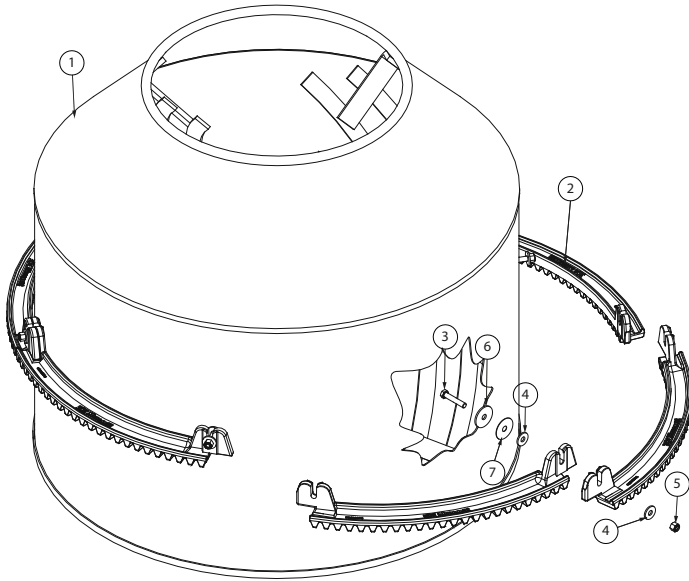

Parts List

Motor Box

POS.	DESCRIPTION	QTY.	CODE	DRAWING
1	Beam Rubber	2	24030221	4122071
2	Stop Rubber	2	24030222	4122072
3	Flat Washer 5/16"	23	21030252	-
4	Hex. Bolt 5/16"X3/4"	12	21010268	-
5	Spring Washer 5/16"	14	21030112	-
6	Hex Nut 5/16"	14	21021052	-
7	Top Cover	1	32420059	3108299
8	Upper end	1	12502655	3108373
9	U-Bolt 3/8"	2	21012480	4108003
10	Hex Nut 3/8" UNC	4	21021059	21021059
11	Flat Washer	4	30100070	4107003
12	Door	1	33108453	3108433
13	Handle	1	24070164	4122435
14	Hex. Bolt 5/16"X3/4"	2	21010523	-
16	Right Side	1	23108437	3108437
17	Left Side	1	23108435	3108435
18	Pulley Ø450MM	1	29112206	3108301
19	V-Belt	2	-	-
20	Bolt 1/4" X 1/4"	1	21010919	-
21	Motor Box	1	-	3108438
22	Pulley Ø60MM	1	31090268	4109069

Steel Yoke

POS.	DESCRIPTION	QTY.	CODE	DRAWING
1	Flat Washer DN26	1	30100079	4122006
2	Bearing 30210	1	22020608	-
3	Bearing 30209	1	22020607	-
4	Cotter Pin 3/16"X1.1/2"	1	21050106	-
5	Steel Yoke 400L Rental	1	32460057	3106049
6	Central Axis	1	31020463	3114039
7	Cover	1	24110102	4122007
8	Pinion Shaft	1	31020026	3114002
9	Pinion Z-11	1	31030007	4123001
10	Drum Washer	1	21030232	4122008
11	Bearing 6204	2	22020202	-
12	Hex Bolt 7/8"x 2.1/4"	1	21013442	-
13	Protection Rack Gear Plastic - Kit	1	32030067	3119147
14	Elastic ring E-20	1	21060118	-
15	Castle Nut 1"	1	21020959	-
16	Elastic ring E-17	1	21060115	-
17	Hex Bolt 3/8"x 4.1/2"	2	21010250	-
18	Cover with Hole	1	24110168	4122183
19	Grease fitting 1/8" Straight	1	24040101	-
20	Key 6X6X30MM	2	30160002	4122009
21	Flat Washer 3/8"	4	21030251	-
23	Hex Nut 3/8"	2	21021059	-

Drum

POS.	DESCRIPTION	QTY.	CODE	DRAWING
1	Drum 400L Rental	1	34600038	2107004
2	Segmented Crown Rack Gear	6	31180004	2124011
3	Hex Bolt 3/8"X2"	6	21013820	-
4	Flat Washer 3/8"	12	21030230	-
5	Hex Nut 3/8"	6	21021059	-
6	Drum Washer	6	30100070	4107003
7	Sealing Washer	6	30100114	4107002