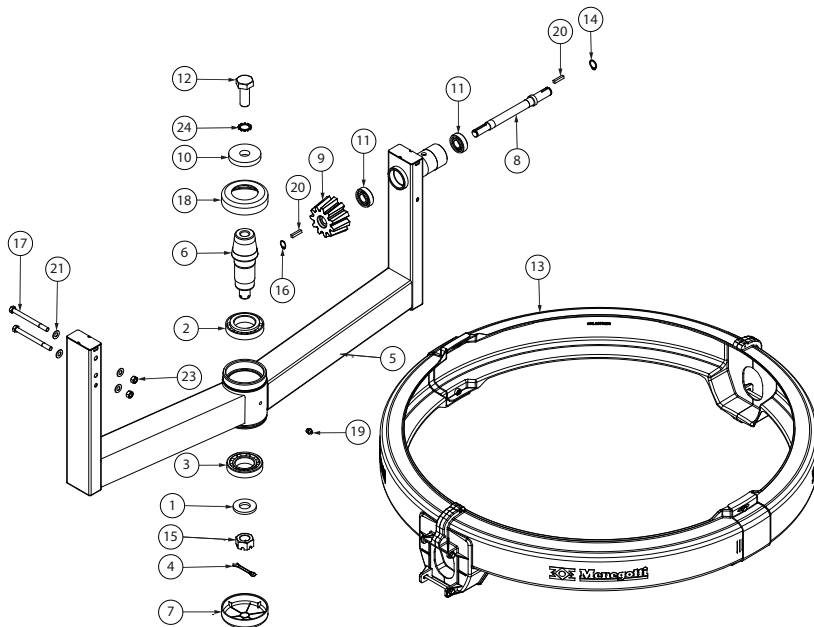

Parts List

Motor Box

POS.	DESCRIPTION	QTY.	CODE	DRAWING
1	Beam Rubber	2	24030221	4122071
2	Stop Rubber	2	24030222	4122072
3	Flat Washer 5/16"	23	21030252	-
4	Hex. Bolt 5/16"X3/4"	12	21010268	-
5	Spring Washer 5/16"	14	21030112	-
6	Hex Nut 5/16"	14	21021052	-
7	Top Cover	1	32420059	3108299
8	Upper end	1	12502655	3108373
9	U-Bolt 3/8"	2	21012480	4108003
10	Hex Nut 3/8" UNC	4	21021059	21021059
11	Flat Washer	4	30100070	4107003
12	Door	1	33108453	3108433
13	Handle	1	24070164	4122435
14	Hex. Bolt 5/16"X3/4"	2	21010523	-
16	Right Side	1	23108437	3108437
17	Left Side	1	23108435	3108435
18	Pulley Ø450MM	1	29112206	3108301
19	V-Belt	2	-	-
20	Bolt 1/4" X 1/4"	1	21010919	-
21	Motor Box	1	-	3108438
22	Pulley Ø60MM	1	31090268	4109069

Steel Yoke

POS.	DESCRIPTION	QTY.	CODE	DRAWING
1	Flat Washer DN26	1	30100079	4122006
2	Bearing 30210	1	22020608	-
3	Bearing 30209	1	22020607	-
4	Cotter Pin 3/16"X1.1/2"	1	21050106	-
5	Steel Yoke 400L Rental	1	32460057	3106049
6	Central Axis	1	31020463	3114039
7	Cover	1	24110102	4122007
8	Pinion Shaft	1	31020026	3114002
9	Pinion Z-11	1	31030007	4123001
10	Drum Washer	1	21030232	4122008
11	Bearing 6204	2	22020202	-
12	Hex Bolt 7/8"x 2.1/4"	1	21013442	-
13	Protection Rack Gear Plastic - Kit	1	32030067	3119147
14	Elastic ring E-20	1	21060118	-
15	Castle Nut 1"	1	21020959	-
16	Elastic ring E-17	1	21060115	-
17	Hex Bolt 3/8"x 4.1/2"	2	21010250	-
18	Cover with Hole	1	24110168	4122183
19	Grease fitting 1/8" Straight	1	24040101	-
20	Key 6X6X30MM	2	30160002	4122009
21	Flat Washer 3/8"	4	21030251	-
23	Hex Nut 3/8"	2	21021059	-

Drum

POS.	DESCRIPTION	QTY.	CODE	DRAWING
1	Drum 400L Rental	1	34600038	2107004
2	Segmented Crown Rack Gear	6	31180004	2124011
3	Hex Bolt 3/8"X2"	6	21013820	-
4	Flat Washer 3/8"	12	21030230	-
5	Hex Nut 3/8"	6	21021059	-
6	Drum Washer	6	30100070	4107003
7	Sealing Washer	6	30100114	4107002