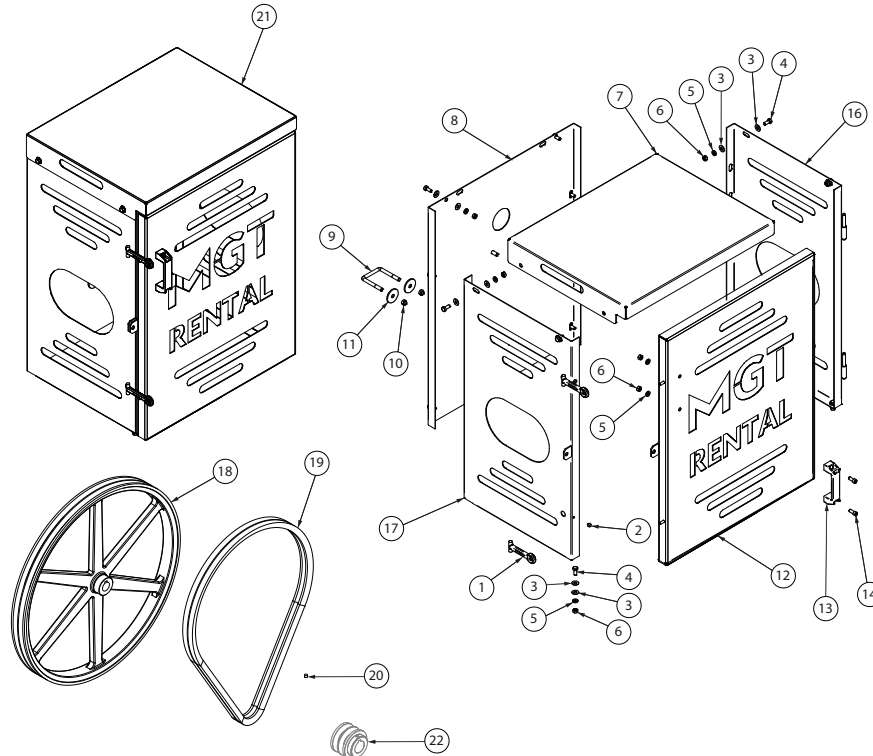

Parts List

Motor Box

POS.	DESCRIPTION	QTY.	CODE	DRAWING
1	Beam Rubber	2	24030221	4122071
2	Stop Rubber	2	24030222	4122072
3	Flat Washer 5/16"	23	21030252	-
4	Hex. Bolt 5/16"X3/4"	12	21010268	-
5	Spring Washer 5/16"	14	21030112	-
6	Hex Nut 5/16"	14	21021052	-
7	Top Cover	1	32420059	3108299
8	Upper end	1	12502655	3108373
9	U-Bolt 3/8"	2	21012480	4108003
10	Hex Nut 3/8" UNC	4	21021059	21021059
11	Flat Washer	4	30100070	4107003
12	Door	1	33108453	3108433
13	Handle	1	24070164	4122435
14	Hex. Bolt 5/16"X3/4"	2	21010523	-
16	Right Side	1	23108437	3108437
17	Left Side	1	23108435	3108435
18	Pulley Ø450MM	1	29112206	3108301
19	V-Belt	2	-	-
20	Bolt 1/4" X 1/4"	1	21010919	-
21	Motor Box	1	-	3108438
22	Pulley Ø60MM	1	31090268	4109069

Steel Yoke

POS.	DESCRIPTION	QTY.	CODE	DRAWING
1	Flat Washer DN26	1	30100079	4122006
2	Bearing 30210	1	22020608	-
3	Bearing 30209	1	22020607	-
4	Cotter Pin 3/16"X1.1/2"	1	21050106	-
5	Steel Yoke 400L Rental	1	32460057	3106049
6	Central Axis	1	31020463	3114039
7	Cover	1	24110102	4122007
8	Pinion Shaft	1	31020026	3114002
9	Pinion Z-11	1	31030007	4123001
10	Drum Washer	1	21030232	4122008
11	Bearing 6204	2	22020202	-
12	Hex Bolt 7/8"x 2.1/4"	1	21013442	-
13	Protection Rack Gear Plastic - Kit	1	32030067	3119147
14	Elastic ring E-20	1	21060118	-
15	Castle Nut 1"	1	21020959	-
16	Elastic ring E-17	1	21060115	-
17	Hex Bolt 3/8"x 4.1/2"	2	21010250	-
18	Cover with Hole	1	24110168	4122183
19	Grease fitting 1/8" Straight	1	24040101	-
20	Key 6X6X30MM	2	30160002	4122009
21	Flat Washer 3/8"	4	21030251	-
23	Hex Nut 3/8"	2	21021059	-

Drum

POS.	DESCRIPTION	QTY.	CODE	DRAWING
1	Drum 400L Rental	1	34600038	2107004
2	Segmented Crown Rack Gear	6	31180004	2124011
3	Hex Bolt 3/8"X2"	6	21013820	-
4	Flat Washer 3/8"	12	21030230	-
5	Hex Nut 3/8"	6	21021059	-
6	Drum Washer	6	30100070	4107003
7	Sealing Washer	6	30100114	4107002