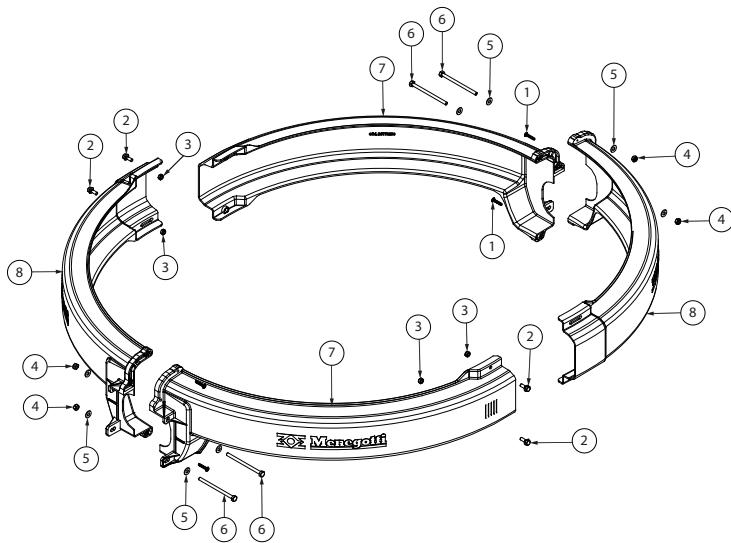

Steel Yoke

POS.	DESCRIPTION	QTY.	CODE	DRAWING
1	Flat Washer DN26	1	30100079	4122006
2	Bearing 30210	1	22020608	-
3	Bearing 30209	1	22020607	-
4	Cotter Pin 3/16"X1.1/2"	1	21050106	-
5	Steel Yoke 400L Rental	1	32460057	3106049
6	Central Axis	1	31020463	3114039
7	Cover	1	24110102	4122007
8	Pinion Shaft	1	31020026	3114002
9	Pinion Z-11	1	31030007	4123001
10	Drum Washer	1	21030232	4122008
11	Bearing 6204	2	22020202	-
12	Hex Bolt 7/8"x 2.1/4"	1	21013442	-
13	Protection Rack Gear Plastic - Kit	1	32030067	3119147
14	Elastic ring E-20	1	21060118	-
15	Castle Nut 1"	1	21020959	-
16	Elastic ring E-17	1	21060115	-
17	Hex Bolt 3/8"x 4.1/2"	2	21010250	-
18	Cover with Hole	1	24110168	4122183
19	Grease fitting 1/8" Straight	1	24040101	-
20	Key 6X6X30MM	2	30160002	4122009
21	Flat Washer 3/8"	4	21030251	-
23	Hex Nut 3/8"	2	21021059	-

Drum

POS.	DESCRIPTION	QTY.	CODE	DRAWING
1	Drum 400L Rental	1	34600038	2107004
2	Segmented Crown Rack Gear	6	31180004	2124011
3	Hex Bolt 3/8"X2"	6	21013820	-
4	Flat Washer 3/8"	12	21030230	-
5	Hex Nut 3/8"	6	21021059	-
6	Drum Washer	6	30100070	4107003
7	Sealing Washer	6	30100114	4107002

POS.	DESCRIPTION	JG.	CODE	DRAWING
2 ao 7	Rack Gear Segmented (segmented, washer, nut, bolt)	1	31180013	2124020

Rack Gear Protection

POS.	DESCRIPTION	QTY.	CODE	DRAWING
1	Screw M5x25mm	4	21011022	-
2	Hex Bolt M6x16mm	4	21012986	-
3	Hex Nut M6	4	21021104	-
4	Hex Nut 1/4"	4	21021004	-
5	Flat Washer 1/4"	8	21030214	-
6	Hex Bolt 1/4"X4"	4	21010184	-
7	Right - Rack Gear Protection	2	24110200	3119146
8	Left - Rack Gear Protection	2	24110199	3119145
10	Left - Pinion Protection	1	-	-