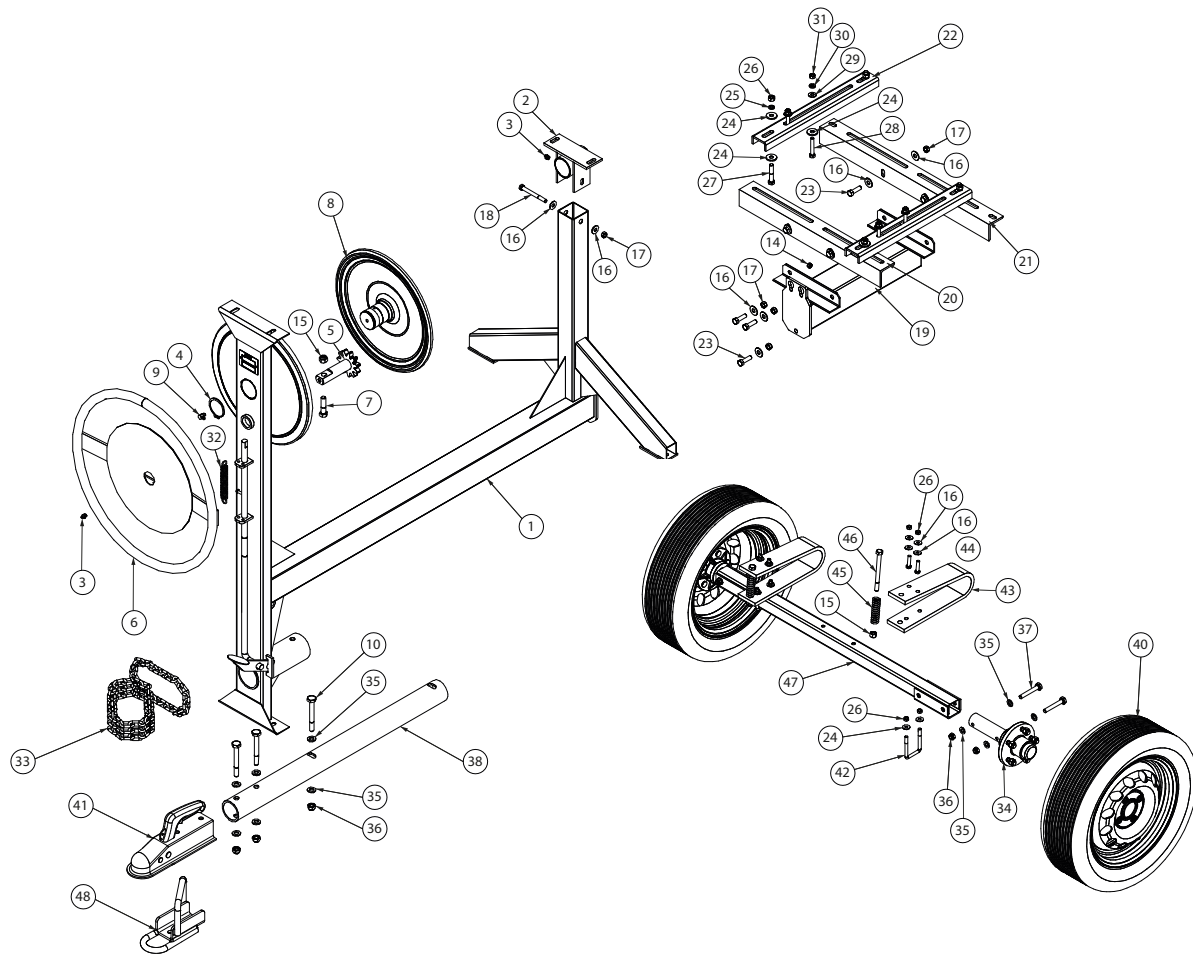

Chassi

POS.	DESCRIPTION	QTY.	CODE	DRAWING
1	Chassi 400L Rental	1	-	3105048
2	Bearing support	1	31140055	3116001
3	Grease Fitting 1/8" Straight	2	24040101	-
4	Retaining Ring E-54	1	21060146	-
5	Shaft with Gear Z-11 Rental	1	31020461	4114087
6	Steering Wheel 400L Rental	1	31200017	3122170
7	Hex Bolt 1/2"x2" BSW	1	21010313	-
8	Reducing	1	31220021	3121004
9	Grease Fitting 1/8"	1	24040105	-
10	Hex Bolt M12 x 100mm	3	21012741	-
14	Hex Nut 1/4"	1	21021004	-
15	Hex Nut 1/2" BSW	3	21021070	-
16	Washer 3/8"	13	21030251	-
17	Hex Nut 3/8" UNC	8	21021059	-
18	Hex Bolt 3/8" X 3.1/2"	1	21013826	-
19	Chassi Motor Support	1	-	3125117
20	Lower Guide 500mm	1	32180017	3112012
21	Larger Guide 600mm	1	32180016	3112011
22	Motor Support X 400mm	2	32060144	3112013
23	Hex Bolt 3/8"x1.1/4" UNC	7	21010265	-
24	Thick Flat Washer 3/8"	12	21030230	-
25	Spring Washer 3/8"	4	21030163	-

POS.	DESCRIPTION	QTY.	CODE	DRAWING
26	Hex Nut 3/8"	4	21020117	-
27	Hex Bolt 3/8" X 2"	4	21010241	-
28	Hex Bolt 5/16"X2"	4	21010228	-
29	Flat Washer 5/16"	4	21030252	-
30	Spring Washer 5/16"	4	21030112	-
31	Hex Nut 5/16"	4	21021052	-
32	Traction Spring	1	21090116	-
33	Short link chain 1-4 inch	1	22060303	-
34	Rub Wheel	2	-	3137123
35	Flat Washer M12 (13x24x2,5)	8	29110907	-
36	Hex Nut BX M12x1,75 DIN985 ZB	7	21021207	-
37	Hex Bolt M12 x 85mm	4	21012983	-
38	Tow Bar Ø 2 1/2" x 800 mm	1	4137179	4110104
40	Pneumatic Wheel Rim A14"	1	-	-
41	Trailer Coupling 2.1/2"	1	3122537	-
42	Fixation Clamp	2	-	4122569
43	MGT Rental Spring	2	-	3122538
44	Hexagonal Bolt 3/8" UNC X 1.1/2"	4	21010216	-
45	Compression Spring	2	21090224	449131
46	Hex. Bolt RP 1/2" BSW X 5.1/2" CL 8.8	2	21010327	-
47	Wheel Shaft	1	-	3144100
*48	Trailer Coupling	1	3137173	-

*Optional parts.