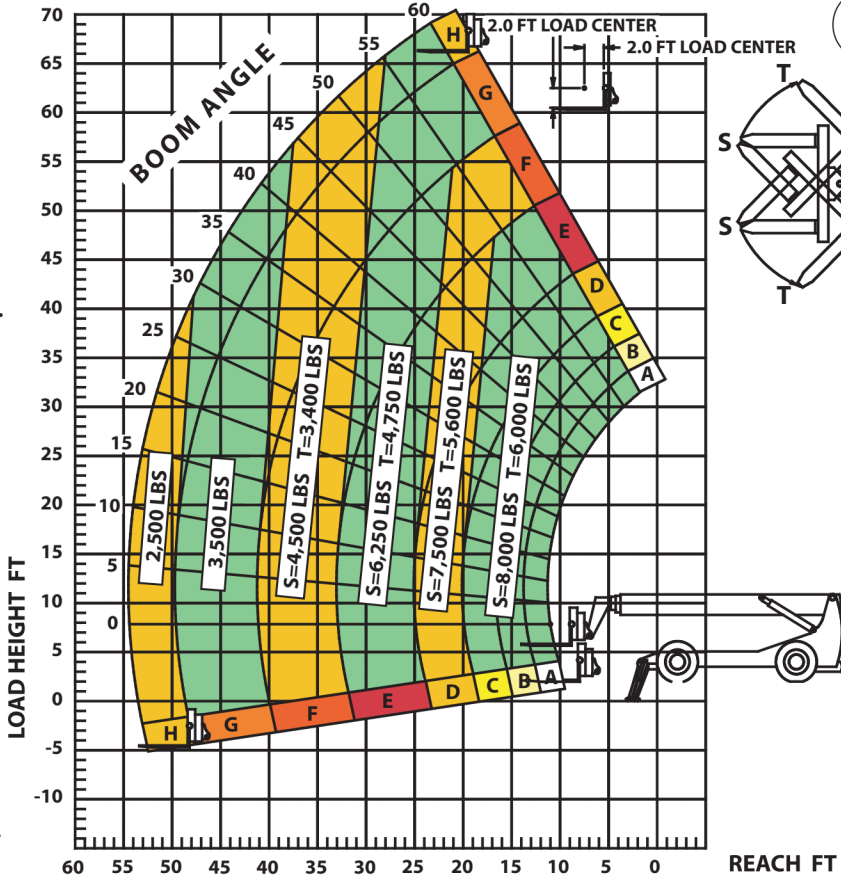

XR1267 LOAD CHART OUTRIGGERS DOWN - SWING CARRIAGE

'S' RATING FOR FORKS STRAIGHT. 'T' RATING FOR FORKS ROTATED FROM STRAIGHT.

THE REAR AXLE MUST BE LOCKED AND THE OUTRIGGERS FIRMLY AGAINST THE GROUND.

4,000 LBS AT 24 IN MIN CAPACITY FORK (8,000 LBS PAIR).

LOAD RATINGS SHOWN ARE FOR VEHICLES EQUIPPED WITH FOAM FILLED TIRES ONLY.

702-636-2969 • 800-497-1704

P/N 17055-000