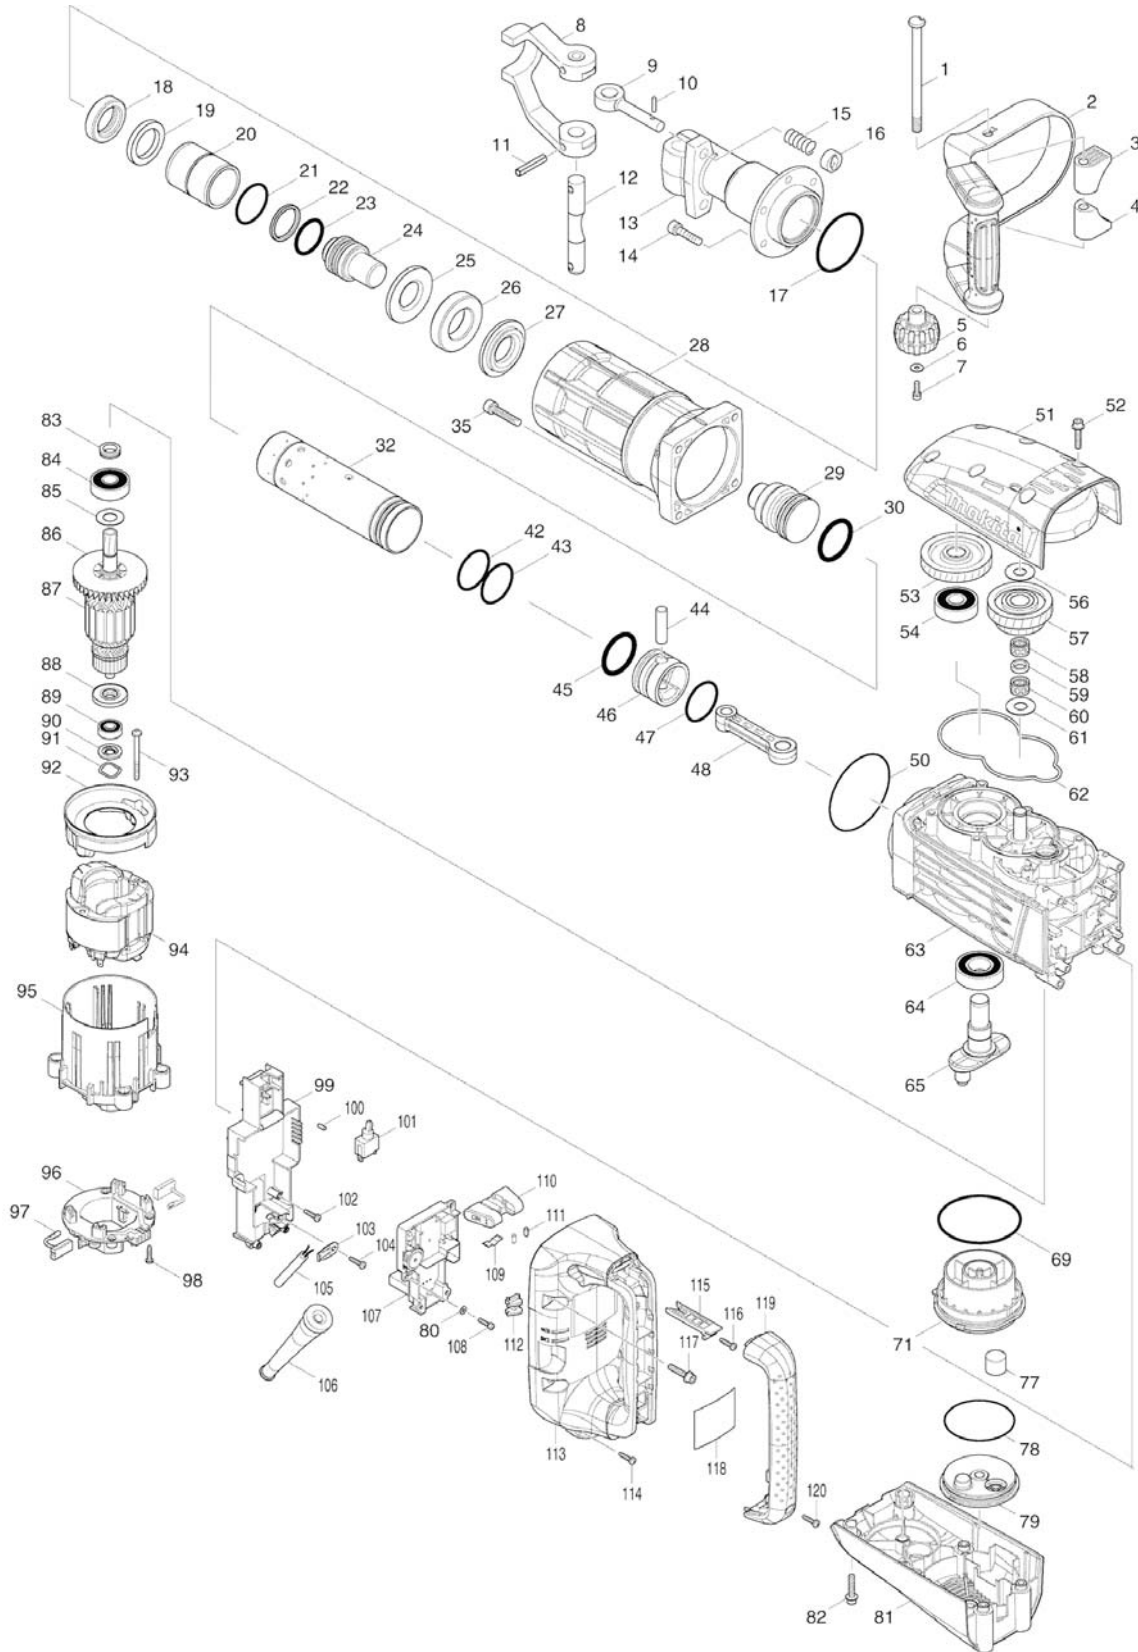

Parts Breakdown

HM1307CB

Products with multiple versions are listed in subsiding order with the newest version on top not indented

<u>Fig #</u>	<u>Part ID</u>	<u>Part Name</u>	<u>Quantity</u>
1	266512-5	SET BOLT M10X142, HM1317CB	1
2	163506-0	SIDE HANDLE, HM1317CB	1
3	451331-4	HANDLE BASE, HM1317CB	1
5	252654-1	THUMB NUTM10, HM1317CB	1
6	253194-2	F. WASHER 5, HM1303B	1
7	922221-3	HEX BOLT M5X16, 6906	1
8	325895-3	TOOL RETAINER, HM1317CB	1
9	322477-2	TOOL RETAINER POLE, HM1500B	2
10	256219-1	PIN 4, HM1500	2
11	951272-9	SPRING PIN 8-40, HM1500B	2
12	324238-6	TOOL RETAINER SHAFT, HM1810	1
13	331872-5	TOOL HOLDER, HM1317CB	1
14	266011-7	HEX. SOCKET HEAD BOLT M8X35, HM1317CB	6
15	233083-7	COMP. SPRING 12, HM1800	2
16	322560-5	RETAINER RING, HM1800	2
17	213720-9	O RING 67, HR2400	1
18	262151-9	URETHAN RING 32, HM1317CB	1
19	257301-9	RING 35, HM1317CB	1
20	257788-5	SLEEVE 43, HM1317CB	1
21	213569-7	O RING 45, AN611	1
22	213192-8	X-RING 36, HM1317CB	1
23	213150-4	O-RING 36, HM1317CB	1
24	325687-0	IMPACT BOLT, HM1317CB	1
25	325683-8	WASHER 30, HM1317CB	1
26	424206-0	RUBBER RING 36, HM1317CB	1
27	325684-6	SHOULDER RING 32, HM1317CB	1
28	318458-2	BARREL, HM1317CB	1
29	325685-4	STRIKER, HM1317CB	1
30	213193-6	O-RING 42, HM1317CB	1
32	331870-9	CYLINDER 52, HM1317CB	1
35	265367-5	H.S.H.BOLT M8X40, HM1500	4
42	213569-7	O RING 45, AN611	1
44	256238-7	PIN 12, HM1307CB	1
45	213193-6	O-RING 42, HM1317CB	1
46	318459-0	PISTON, HM1317CB	1
47	213569-7	O RING 45, AN611	1
48	451164-7	CONNECTING ROD, HM1317CB	1
50	213806-9	O RING 90, HM1500	1
51	318462-1	GEAR COVER, HM1317CB	1
52	266499-1	H.S. HEAD BOLT M6X30 W/GM, HM1307CB	6
53	227709-1	HELICAL GEAR 47, HM1317CB	1
54	211306-3	B. BEARING 6204LLB, HM1307CB	1
56	267166-1	FLAT WASHER, HM0860C	1
57	226156-3	GEAR CPL., HM1317CB	1
58	212159-3	NEEDLE CAGE 1412, HM1214C	1
59	262157-7	NYLON RING 14, HM1317CB	1
60	212159-3	NEEDLE CAGE 1412, HM1214C	1
61	267166-1	FLAT WASHER, HM0860C	1
62	424207-8	SEAL RING, HM1317CB	1
63	140060-1	CRANK HOUSING CPL., HM1307CB	1
64	211373-8	BALL BEARING 6205LLU, HM1304B	1
65	331871-7	CRANK SHAFT, HM1317CB	1
69	213809-3	O RING 87, HM1307CB	1
71	451170-2	CRANK CAP, HM1307CB	1
77	443127-7	FILTER, HR4041C	1
78	213758-4	O RING 74, AN8300	1
79	451166-3	CRANK CAP COVER, HM1317CB	1
80	346546-5	PLATE, HM1214C	2