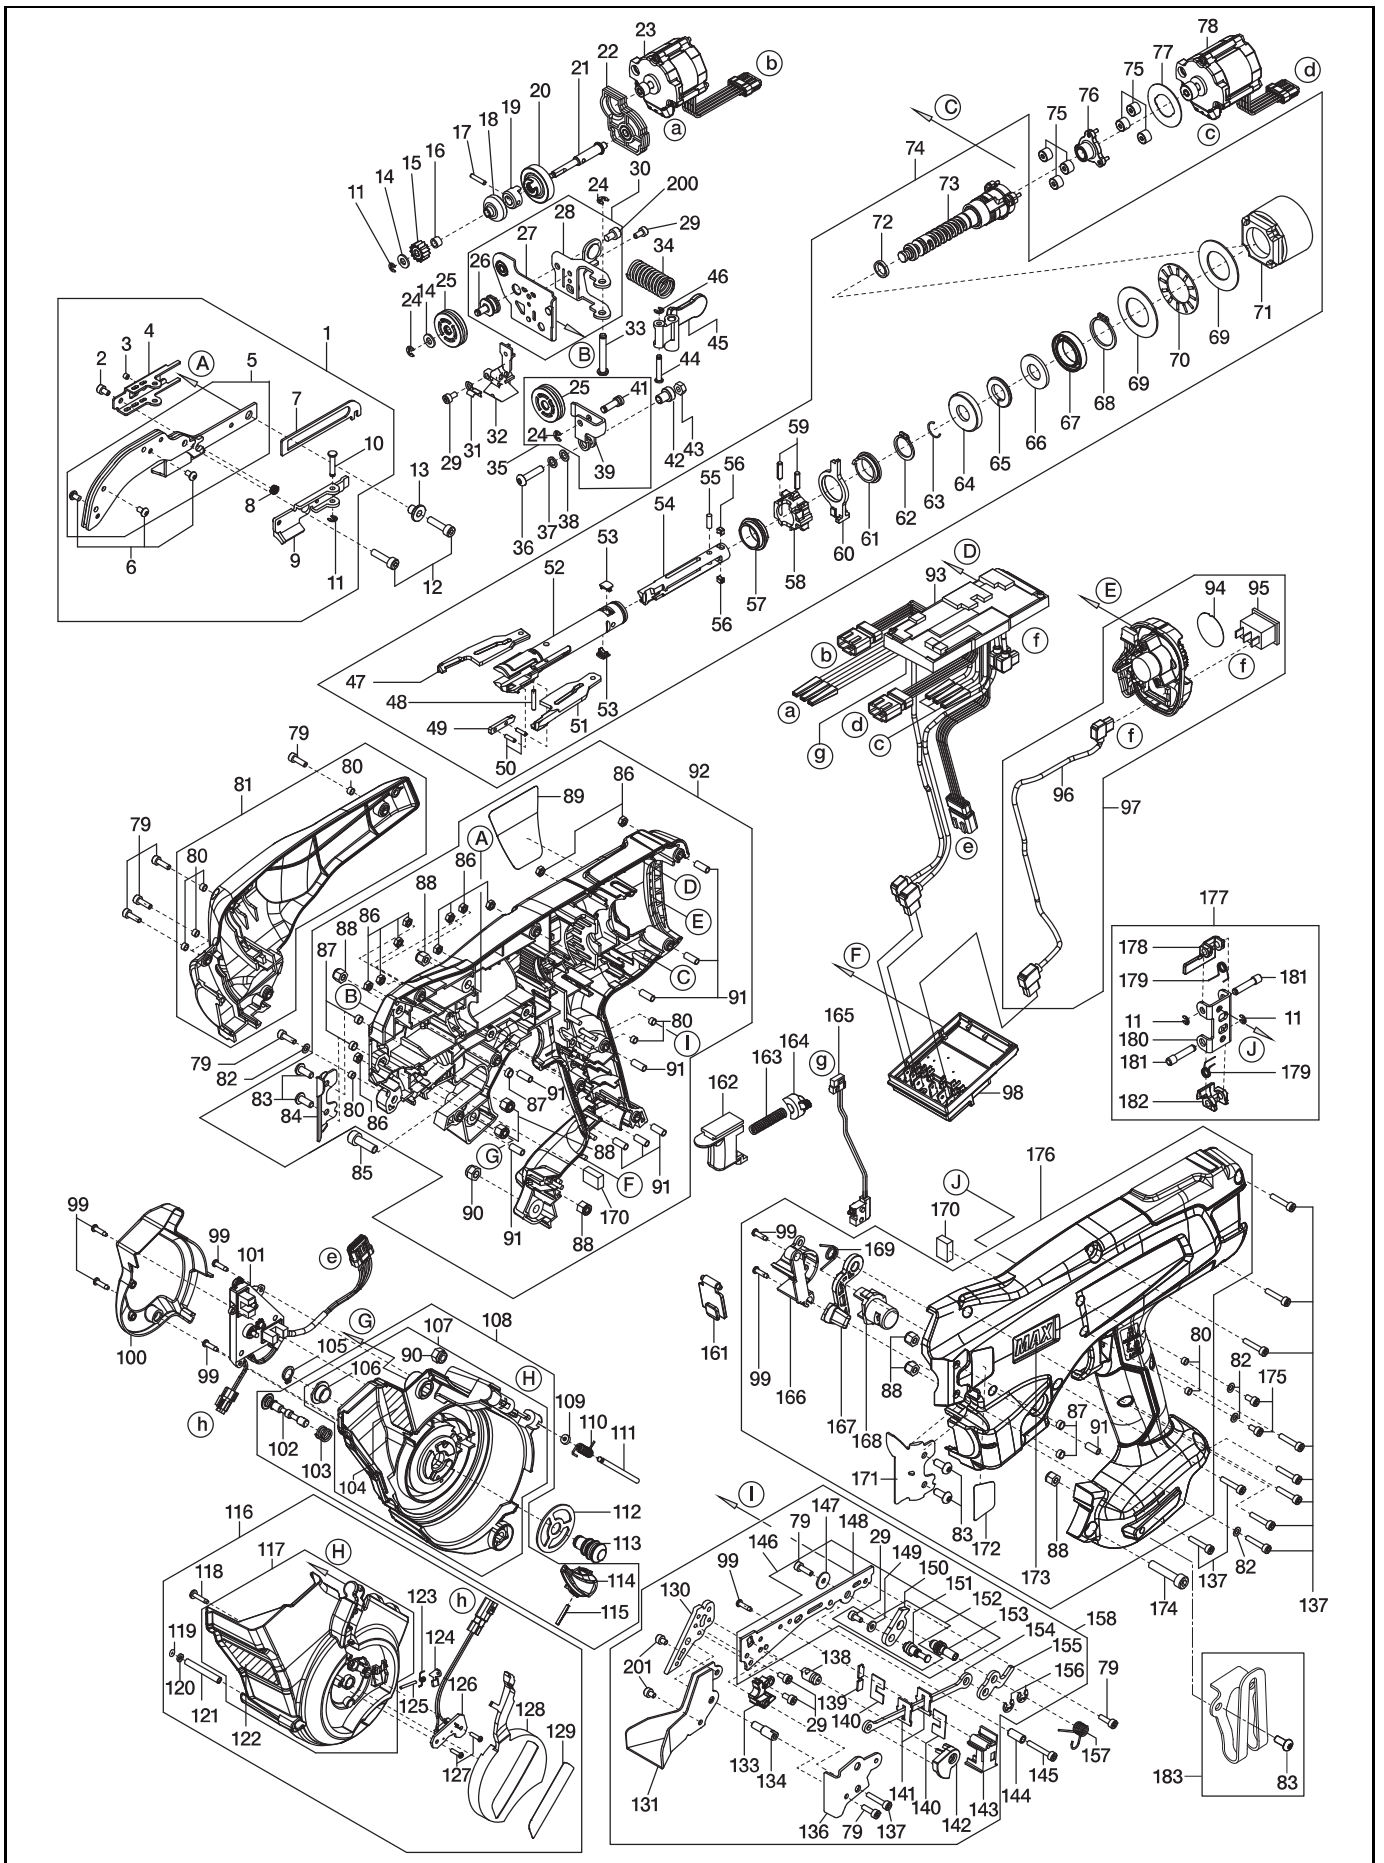

RB611T

EXPLODED
VIEW AND SPARE PARTS LIST

DESPIECE DE LA MAQUINA Y LISTA
DE RECAMBIOS

SCHEMA ECLATE ET LISTE DES
PIECES DE RECHANGE

ToolModel	PartNo	PartCode	Description
RB611T	1	RB70800	ARM A ASSY
RB611T	2	BB40481	BOLT 3X5
RB611T	3	AA71408	SCREW 3 X 3
RB611T	4	RB12633	WIRE GUIDE BASE
RB611T	5	RB81331	ARM A UNIT
RB611T	6	BB41714	BOLT 3X5 SG
RB611T	7	RB12636	WIRE GUIDE LEVER
RB611T	8	KK29117	COMPRESSION SPRING 9117
RB611T	9	RB70802	WIRE GUIDE UNIT
RB611T	10	FF41865	STEP PIN 1865
RB611T	11	JJ10113	E-RING 2.5
RB611T	12	BB40420	BOLT 4 X 16
RB611T	13	FF52115	HOLLOW PIN 2115
RB611T	14	EE39861	WASHER 4.3X9X1
RB611T	15	RB12865	FEEDING GEAR A
RB611T	16	FF51715	HOLLOW PIN 1715
RB611T	17	FF31559	PIN 1559
RB611T	18	RB12740	SHAFT COLLAR
RB611T	19	RB12653	CLUTCH B
RB611T	20	RB12651	CLUTCH A
RB611T	21	RB12652	FEEDING GEAR SHAFT A
RB611T	22	RB70700	FEEDING MOTOR BASE UNIT
RB611T	23	RB70627	FEEDING MOTOR
RB611T	24	JJ10514	E-RING 3 CF
RB611T	25	RB70625	FEEDING GEAR B UNIT
RB611T	26	RB12964	FEEDING GEAR SHAFT B
RB611T	27	RB70885	FEEDING GEAR BASE UNIT
RB611T	28	RB12963	SPRING BASE
RB611T	29	BB40824	BOLT 3X6
RB611T	30	RB81333	FEEDING GEAR BASE ASSY
RB611T	31	RB12659	LEAF SPRING
RB611T	32	RB70807	WIRE GUIDE C UNIT
RB611T	33	FF41867	STEP PIN 1867
RB611T	34	KK29119	COMPRESSION SPRING 9119
RB611T	35	RB81334	RELEASE LEVER A ASSY
RB611T	36	BB41715	BOLT 4X18 C
RB611T	37	EE11103	SPRING WASHER 2-4
RB611T	38	EE39825	WASHER 4.5X7.4X0.8
RB611T	39	RB12866	RELEASE LEVER A
RB611T	40	RB12683	RELEASE LEVER A CAP
RB611T	41	FF41877	STEP PIN 1877
RB611T	42	FF52118	HOLLOW PIN 2118
RB611T	43	CC42512	HEX NUT 1A M4
RB611T	44	FF41868	STEP PIN 1868
RB611T	45	RB12657	RELEASE LEVER B
RB611T	46	JJ10510	RETAINING RING 2.3
RB611T	47	RB12609	HOOK L
RB611T	48	RB12853	CARBIDE PIN 2.5X14.8
RB611T	49	RB12616	SLEEVE COVER
RB611T	50	FF21267	SPRING PIN 2X8
RB611T	51	RB12610	HOOK R