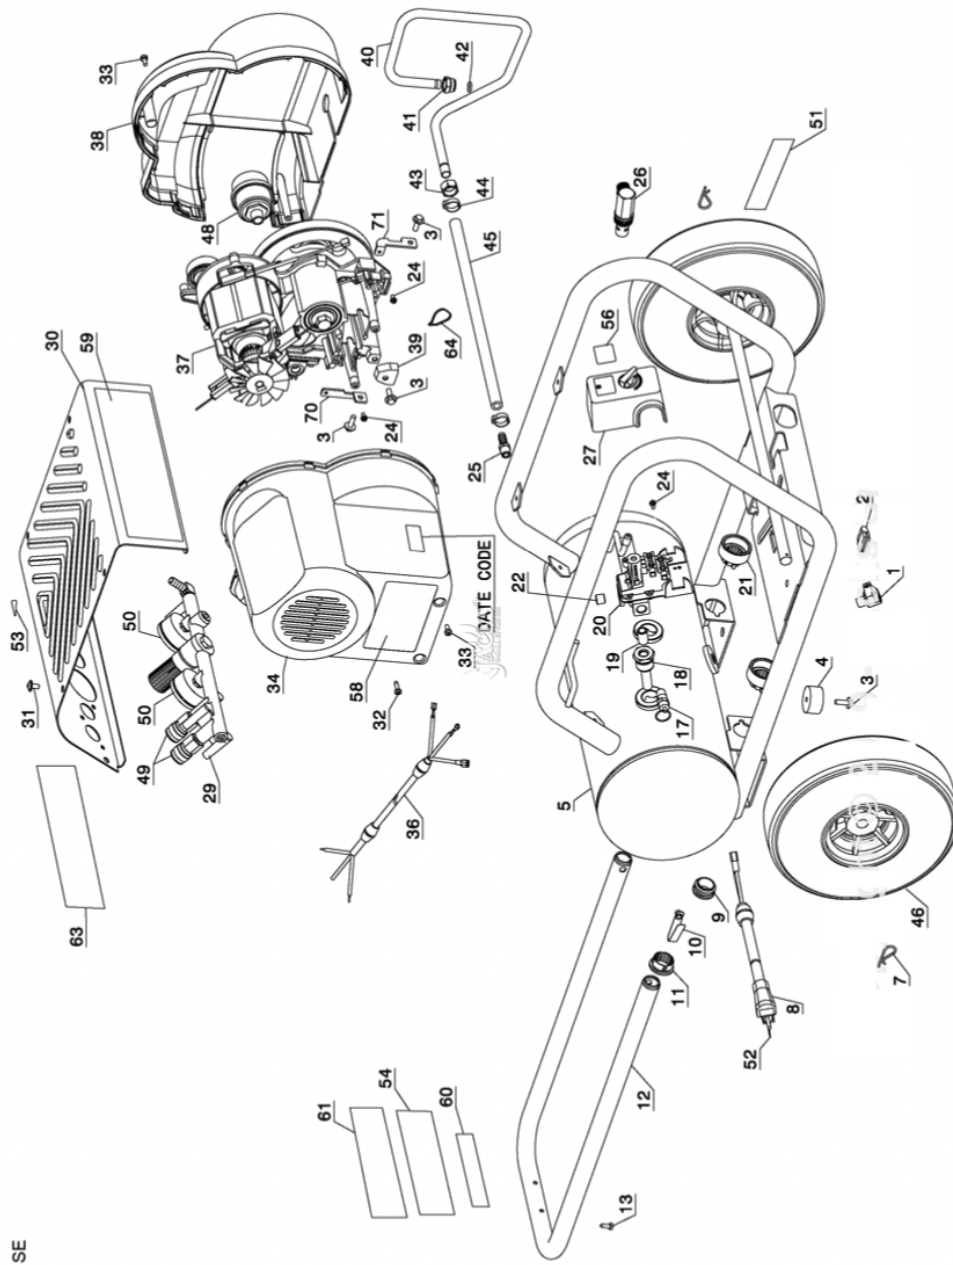

Dewalt D55146 Type 4 Air Compressor Parts List & Diagram

Diagram Label	Part No.	Part Description
1	N072023	Ball Valve
2	AC0716	Isolator 3PT Mount 9
3	91895680	Screw .250 20X.750 H
4	D24721	Kit Isolator w/ Screw
7	A06906	Pin, Hair Cotter
8	D26615	Cord Power ST 14GA 1
9	D21197	Plug Tube 1.25 OD 18
10	D26863	Button Snap .302 DIA
11	A16379	Insert
12	N048473SV	Handle Mobility JB DW
13	SSF586	Screw .250 20X.750 U
17	N022549	Valve Safety 225 .250
18	A19703	Bushing Hex .75 NPT
19	AB9050628	Nipple Close ¼ 18
20	AB9063158	Pressure Switch
21	A16392	Insert
22	SS3222CD	Plug Pipe
24	SUDL91	Screw 8 32X.375/.34
25	A03008	Fitting Barb .375 STR
26	N034159	Valve Check ¾ NPT1
27	A17326	Cover Pressure Switch
29	N008792	Regulator RPR Kit

30	N001969SV	Panel Top JB DW BLCK
31	D28104	Screw .250 20X.500 P
32	N121985	Screw 10 14X.75 PLAS
33	ACG408	ASSY Fastener
34	A14807	Rear Shroud
36	A12771	Cordset
37	N099921SV	Pump ASSY
38	A14806	Shroud Front
39	ACG18	Cup Saddle Mount
40	A16998	Tube Outlet .50 OD AL
41	AC0780	Nut .750 16 UNF HEX
42	AC0781	O Ring .362ls X. 103W
43	SSP7812	ASSY Nut Sleeve ½ K
44	A20009	Screw 5 X 20 Nailer
45	A18202	Hose .375 ID X 15 LG
46	514003835	Wheel
48	N022053	Filter Replacement
49	A19513	Body QC .250 IND .25
50	A18885	Gauge
51	N018445	Label Warning Hot Sur
52	N034746	Label Power Cord KB
53	513006000	Decal, No Step
54	A17566	Label Drain Tank TRI
56	N006525	Decal Warning Pressure
59	N021116	Label Warning

60	N006516	Label Warning Storage
61	AB9023647	Label
63	N230717	Panel Label
70	N056703	Bracket Saddle D55146
71	N056704	Bracket Saddle D55146