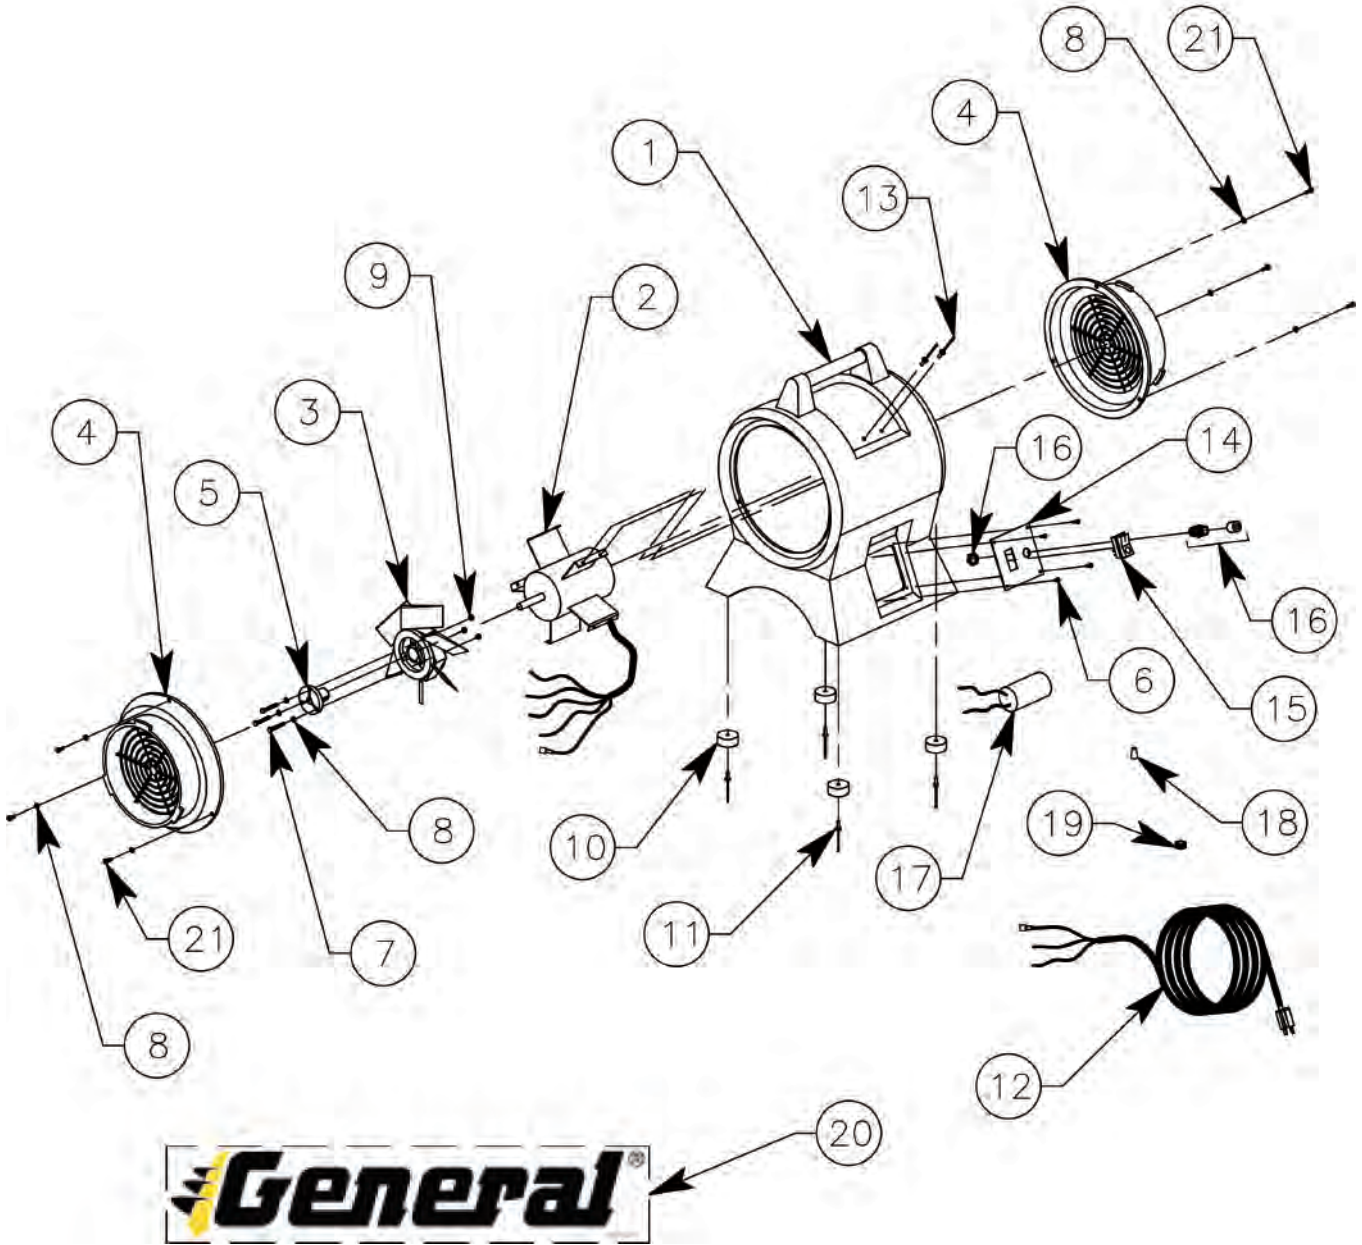

## EP8ACP and EP12ACP Series

EP8ACP  
Electric

EP12ACP  
Electric

Know what's below.  
Call before you dig.

# Assembly EP8ACP Blower

Reference Number	PART NUMBER	DESCRIPTION	QTY
1	EP8ACP-0010	Housing, Blower	1
2	EP8ACP-0040	Motor, AC	1
3	EP8ACP-0030	Fan, 8"	1
4	EP8ACP-0020	Grille, Plastic	2
5	EP8ACP-0050	Hub, center	1
6	EP8ACP-0140	Screw, Self Tap, #7 x 5/8", Pan Head	10
7	14083500	capscrew, Hex Head, 5mm x 35mm	3
8	17030001	Washer, Flat, #10	3
9	EP8ACP-0150	Nut, Nylock, 8mm	3
10	EP8ACP-0110	Foot, Rubber	4
11	45030400	Rivet, Pop, (3/16" x 1/2") Aluminum	4
12	EP8ACP-0080	Cord, Power	1
13	45040500	Rivet, Pop, (1.4" x 5/8") Aluminum	10
14	EP8ACP-0090	Plate, Switch	1
15	EP8ACP-0070	Switch, Rocker, ON/OFF	1
16	EP8ACP-0120	Strain Relief (Complete)	1
17	EP8ACP-0060	Capacitor	1
18	WIRE NUT O	Wire Nut, Orange	3
19	EP8ACP-0100	Grommet	1
20	GECD-5040	Decal, General	2

# Assembly EP12ACP Blower

Reference Number	PART NUMBER	DESCRIPTION	QTY
1	EP12ACP-0010	Housing, Blower	1
2	EP12ACP-0040	Motor, AC	1
3	EP12ACP-0030	Fan, 12"	1
4	EP12ACP-0020	Grille, Plastic	2
5	EP12ACP-0050	Hub, center	1
6	EP12ACP-0140	Screw, Self Tap, #7 x 5/8", Pan Head	4
7	14083500	capscrew, Hex Head, 5mm x 35mm	3
8	17030001	Washer, Flat, #10	9
9	EP12ACP-0150	Nut, Nylock, 8mm	3
10	EP12ACP-0110	Foot, Rubber	4
11	45030400	Rivet, Pop, (3/16" x 1/2") Aluminum	4
12	EP12ACP-0080	Cord, Power	1
13	45040500	Rivet, Pop, (1.4" x 5/8") Aluminum	10
14	EP12ACP-0090	Plate, Switch	1
15	EP12ACP-0070	Switch, Rocker, ON/OFF	1
16	EP12ACP-0120	Strain Relief (Complete)	1
17	EP12ACP-0060	Capacitor	1
18	WIRE NUT O	Wire Nut, Orange	4
19	EP12ACP-0100	Grommet	1
20	GECD-5040	Decal, General	2
21	EP12ACP-0050	Capscrew, Truss Headd, 5mm x 10mm	6