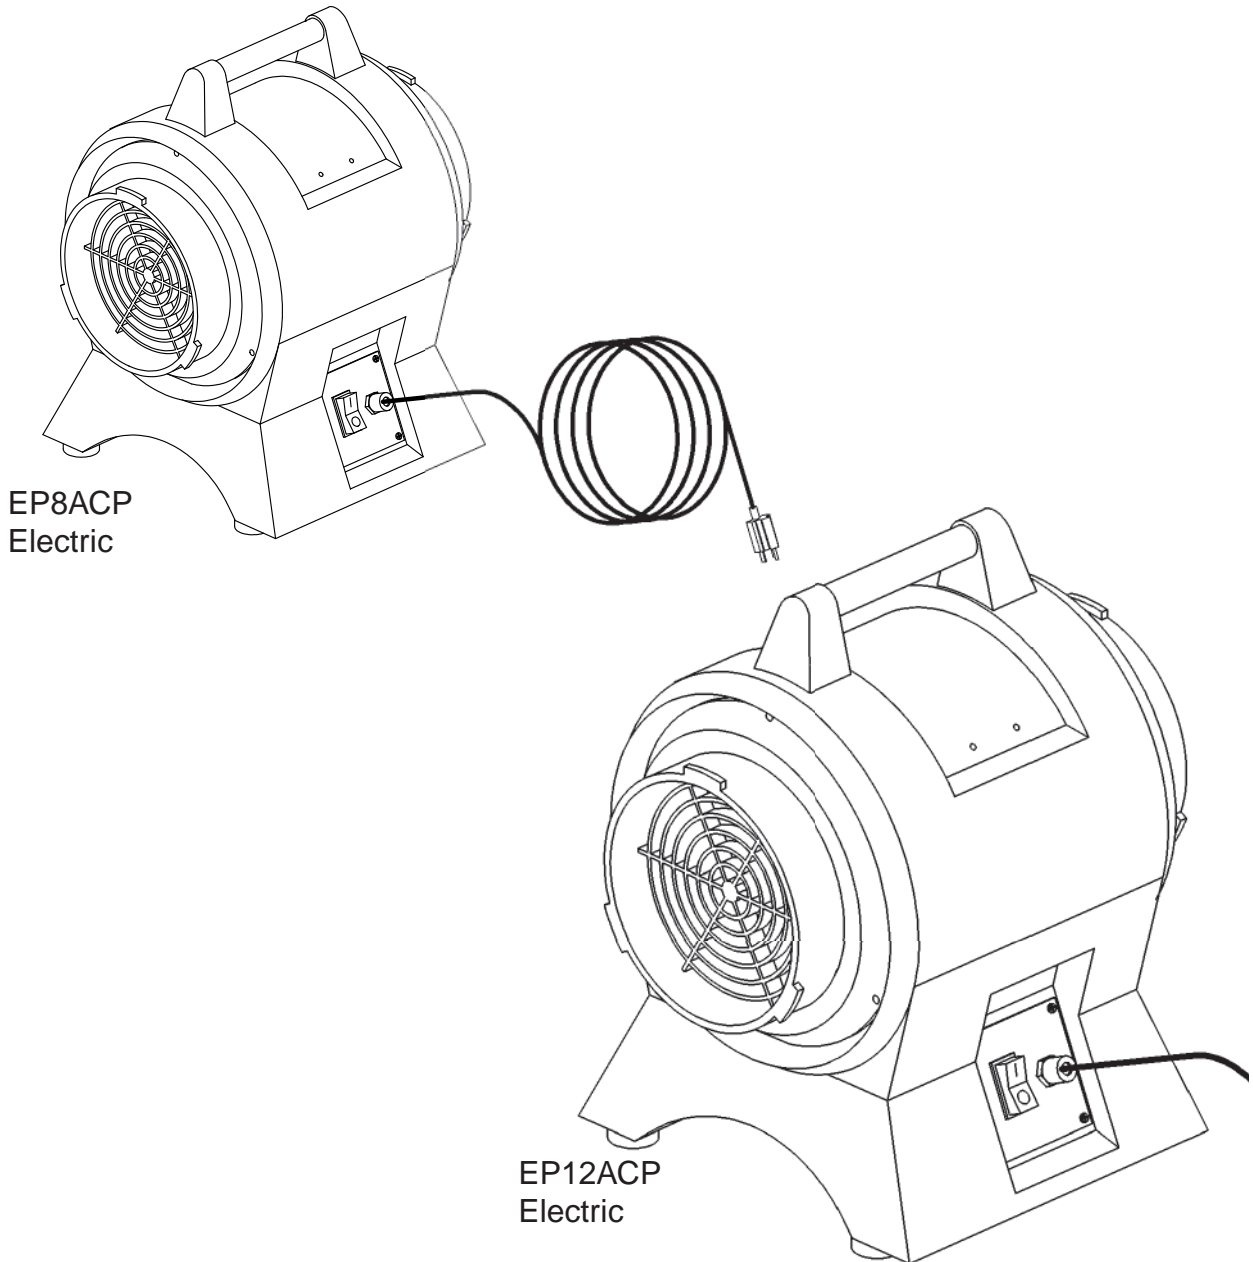

Service Parts Section

EP8ACP and EP12ACP Series

EP8ACP
Electric

EP12ACP
Electric

Know what's below.
Call before you dig.