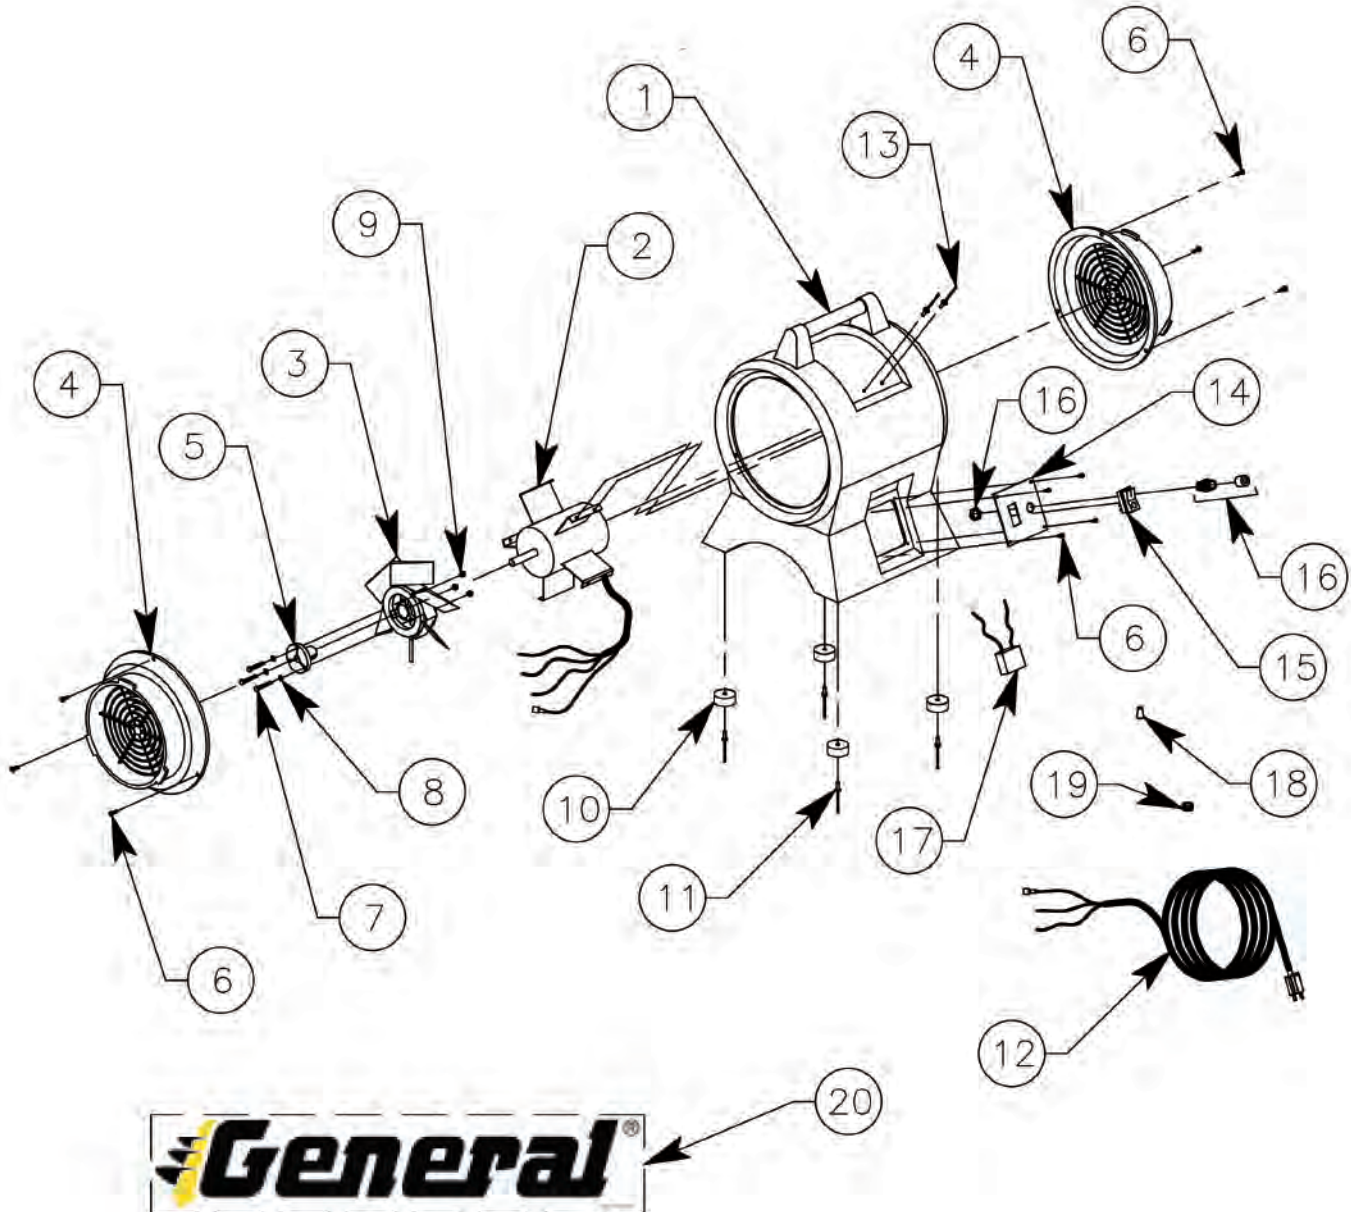

## EP8ACP and EP12ACP Series

EP8ACP  
Electric

EP12ACP  
Electric

Know what's below.  
Call before you dig.

# Assembly EP8ACP Blower

Reference Number	PART NUMBER	DESCRIPTION	QTY
1	EP8ACP-0010	Housing, Blower	1
2	EP8ACP-0040	Motor, AC	1
3	EP8ACP-0030	Fan, 8"	1
4	EP8ACP-0020	Grille, Plastic	2
5	EP8ACP-0050	Hub, center	1
6	EP8ACP-0140	Screw, Self Tap, #7 x 5/8", Pan Head	10
7	14083500	capscrew, Hex Head, 5mm x 35mm	3
8	17030001	Washer, Flat, #10	3
9	EP8ACP-0150	Nut, Nylock, 8mm	3
10	EP8ACP-0110	Foot, Rubber	4
11	45030400	Rivet, Pop, (3/16" x 1/2") Aluminum	4
12	EP8ACP-0080	Cord, Power	1
13	45040500	Rivet, Pop, (1.4" x 5/8") Aluminum	10
14	EP8ACP-0090	Plate, Switch	1
15	EP8ACP-0070	Switch, Rocker, ON/OFF	1
16	EP8ACP-0120	Strain Relief (Complete)	1
17	EP8ACP-0060	Capacitor	1
18	WIRE NUT O	Wire Nut, Orange	3
19	EP8ACP-0100	Grommet	1
20	GECD-5040	Decal, General	2

# Assembly EP12ACP Blower

Reference Number	PART NUMBER	DESCRIPTION	QTY
1	EP12ACP-0010	Housing, Blower	1
2	EP12ACP-0040	Motor, AC	1
3	EP12ACP-0030	Fan, 12"	1
4	EP12ACP-0020	Grille, Plastic	2
5	EP12ACP-0050	Hub, center	1
6	EP12ACP-0140	Screw, Self Tap, #7 x 5/8", Pan Head	4
7	14083500	capscrew, Hex Head, 5mm x 35mm	3
8	17030001	Washer, Flat, #10	9
9	EP12ACP-0150	Nut, Nylock, 8mm	3
10	EP12ACP-0110	Foot, Rubber	4
11	45030400	Rivet, Pop, (3/16" x 1/2") Aluminum	4
12	EP12ACP-0080	Cord, Power	1
13	45040500	Rivet, Pop, (1.4" x 5/8") Aluminum	10
14	EP12ACP-0090	Plate, Switch	1
15	EP12ACP-0070	Switch, Rocker, ON/OFF	1
16	EP12ACP-0120	Strain Relief (Complete)	1
17	EP12ACP-0060	Capacitor	1
18	WIRE NUT O	Wire Nut, Orange	4
19	EP12ACP-0100	Grommet	1
20	GECD-5040	Decal, General	2
21	EP12ACP-0050	Capscrew, Truss Headd, 5mm x 10mm	6