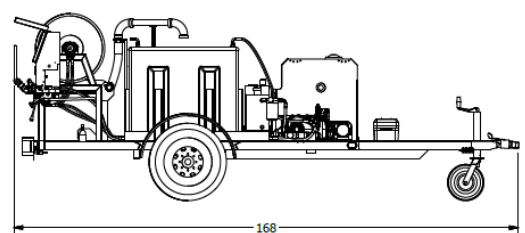

Harben Inc

P.O. Box 2250 Cumming 30028 (mail)
2010 Ronald Reagan Blvd.
Cumming, GA 30041
Toll Free: (800) 327-5387
Phone: (770) 889-9535
Fax: (770) 887-9411
Web: www.harben.com
Email: sales@harben.com