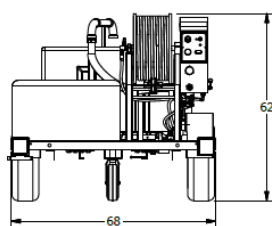

Optional Accessories

Eliminator

- Proven Harben build quality
- 3000 psi @ 12 gpm
- Cleans drains up to 12" diameter
- Hydraulic rewind hose reel
- Large capacity tool box

Model	Eliminator
Pressure and Flow	3000 psi @ 12 gallons per minute
Pump	Triplex plunger pump with unloader valve
Engine	Briggs & Stratton Vanguard 33 hp gas engine
Water Tank	200 gallons
Gas Tank	10 gallons
Frame	Folded steel shot blasted and powder coated
Hose Reel	Hydraulic rewind fixed reel (1/2" X 300' capacity) with speed control
Dimensions	168 in Long X 68 in Wide X 62in High.
Build Options	Standard frame colour blue. Other options available at extra cost.

Harben Inc

P.O. Box 2250 Cumming 30028 (mail)
2010 Ronald Reagan Blvd.
Cumming, GA 30041
Toll Free: (800) 327-5387
Phone: (770) 889-9535
Fax: (770) 887-9411
Web: www.harben.com
Email: sales@harben.com