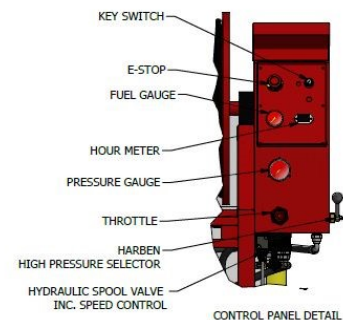

Optional Accessories

Eliminator

- Proven Harben build quality
- 3000 psi @ 12 gpm
- Cleans drains up to 12" diameter
- Hydraulic rewind hose reel
- Large capacity tool box

Model	Eliminator
Pressure and Flow	3000 psi @ 12 gallons per minute
Pump	Triplex plunger pump with unloader valve
Engine	Briggs & Stratton Vanguard 33 hp gas engine
Water Tank	200 gallons
Gas Tank	10 gallons
Frame	Folded steel shot blasted and powder coated
Hose Reel	Hydraulic rewind fixed reel (1/2" X 300' capacity) with speed control
Dimensions	168 in Long X 68 in Wide X 62in High.
Build Options	Standard frame colour blue. Other options available at extra cost.