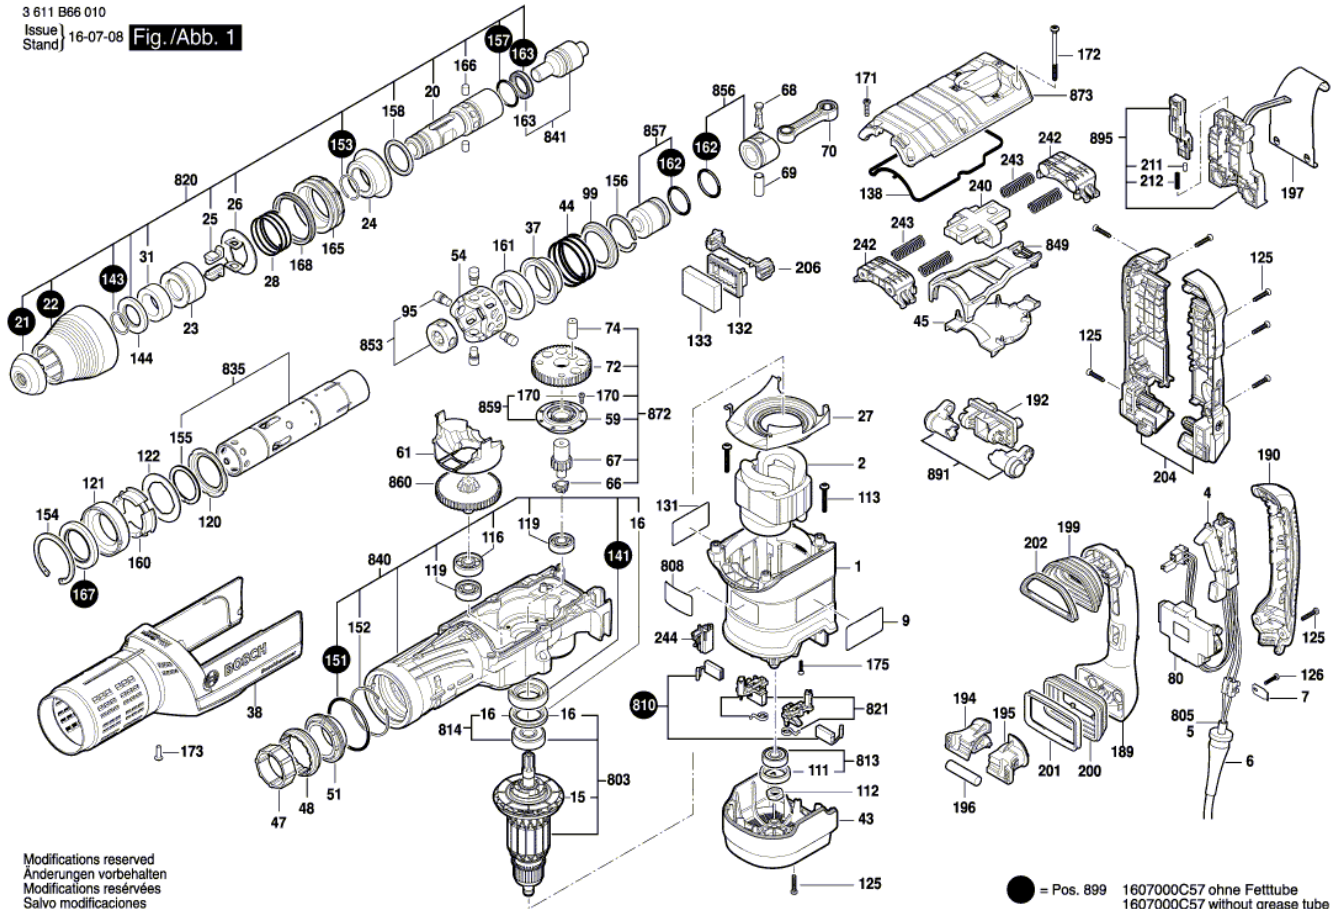

3 611 B66 010
Issue/Stand) 16-07-08 Fig./Abb. 1

● = Pos. 899 1607000C57 ohne Fetttube
1607000C57 with grease tube