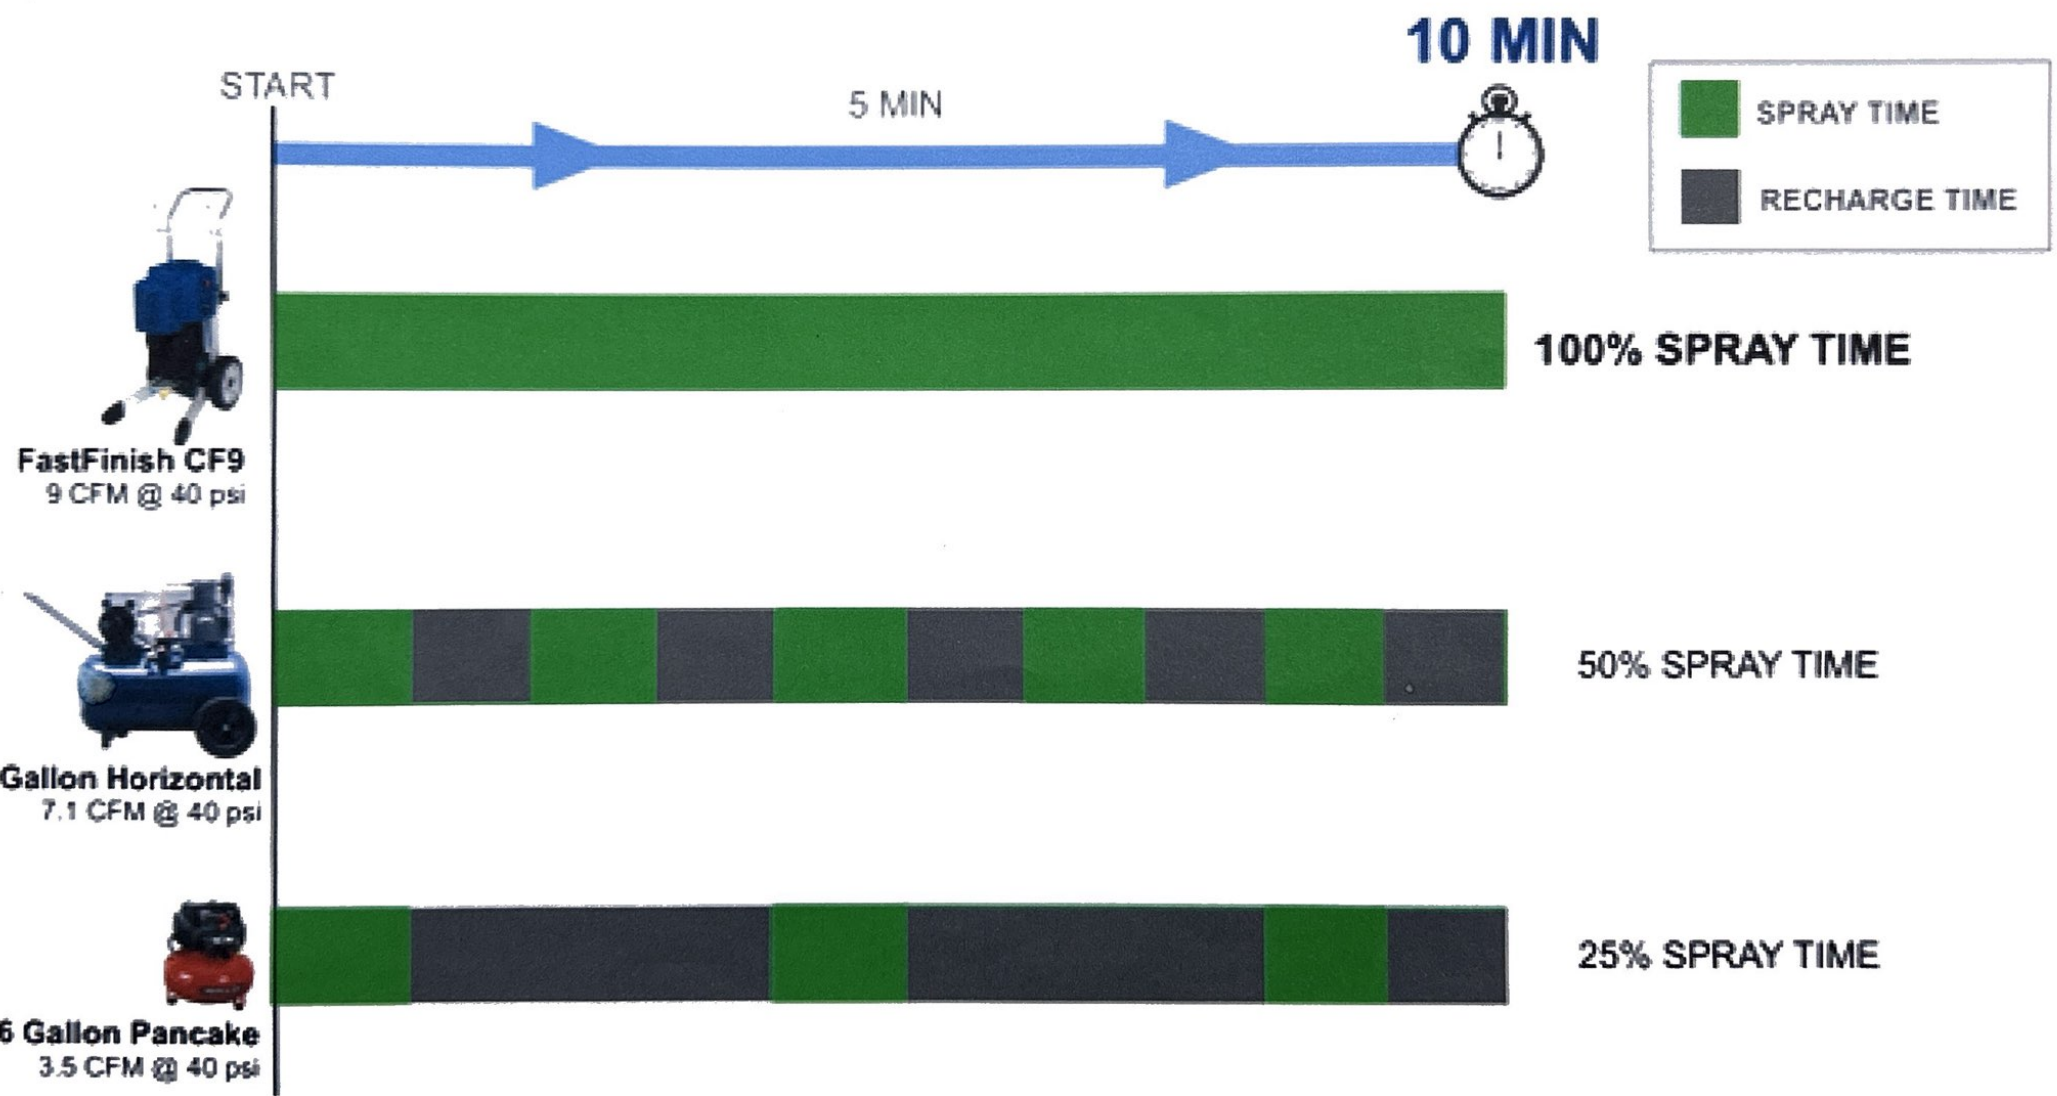

## COMPARING SPRAY TIME - ORANGEPEEL

40 PSI SPRAY PRESSURE - MAXIMUM GUN AIR

**NEVER RUN OUT OF AIR AGAIN!**