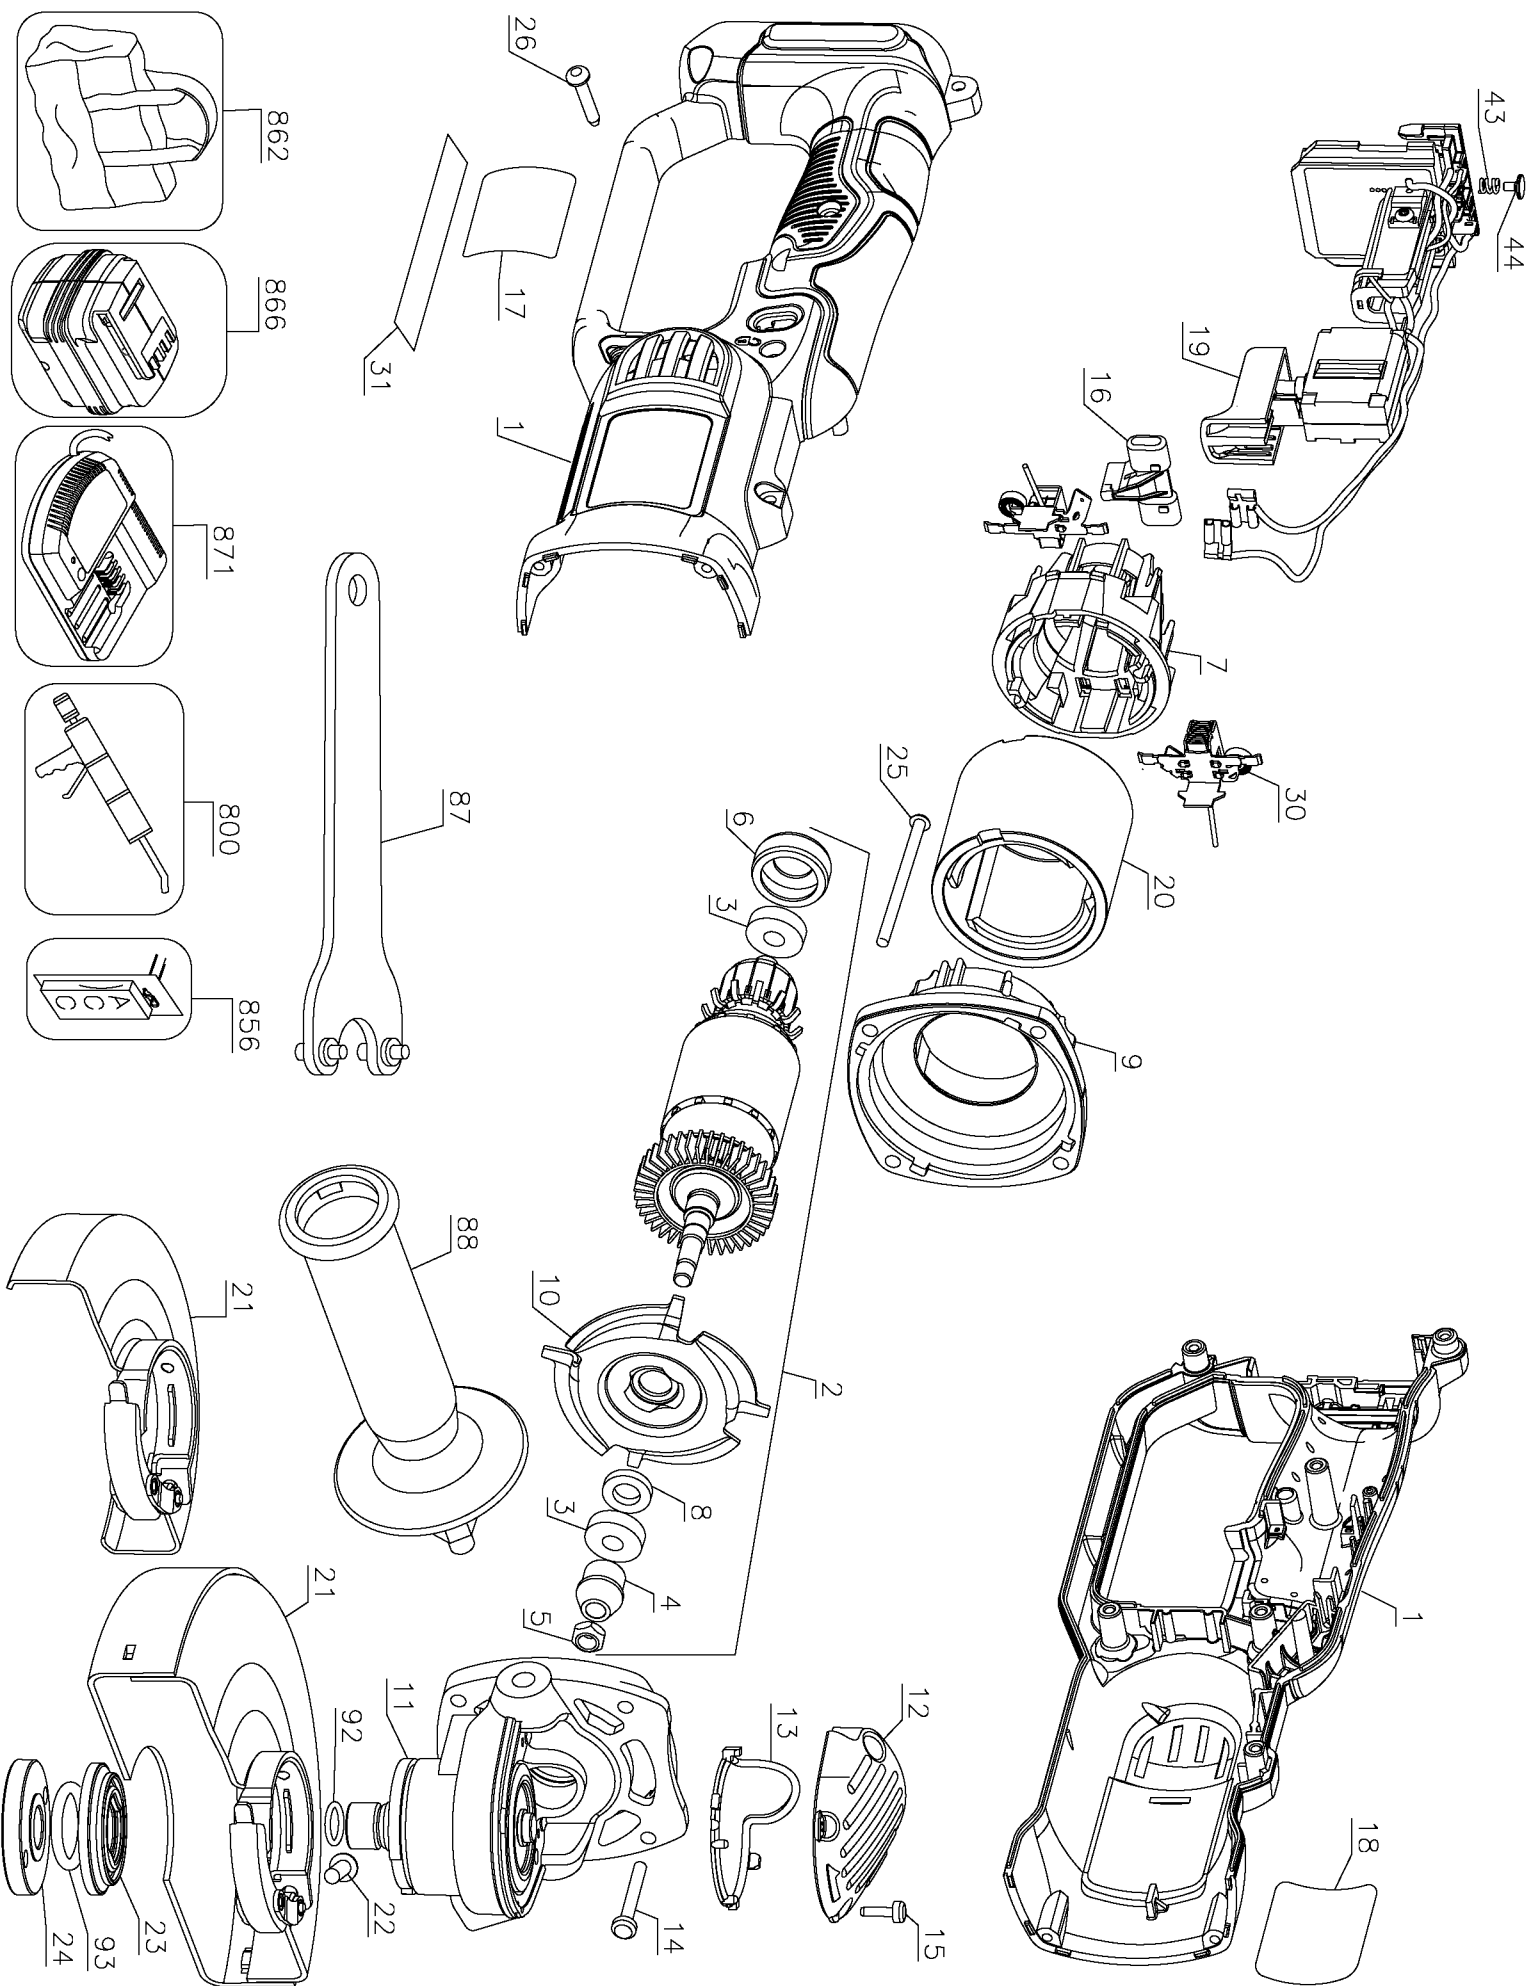

Click Here To View
Item at

www.GapPower.com

*Sales • Rentals
Parts & Service*

Parts List for DCG412M2 Type 1

Item Number	Part Number	Description	Qty Required
1	N115615	CLAMSHELL SET	1
2	652479-00SV	ARMATURE ASSEMBLY	1
3	330003-60	BEARING	2
4	623564-00	PINION	1
5	604484-00	NUT	1
6	631563-00	BOOT	1
7	N171820	BEARING SUPPORT	1
8	623617-00	FELT SEAL	1
9	640579-00	FAN BAFFLE	1
10	623580-00	BRG. RETAINER	1
11	658547-00SV	GEARCASE ASSY	1
12	625414-00	GEAR CASE COVER	1
13	623618-00	GASKET	1
14	330065-13	SCREW	4
15	385676-01	SCREW	4
16	N129056	BUTTON,LOCK-OFF	1
17	N135777	RATING PLATE	1
18	N137612	IDENT. LABEL	1
19	N138047	SWITCH VS	1
20	611202-00SV	MAGNET RING	1
21	N342329	GUARD	1
21	N342331	GUARD	1
21	397661-01	GUARD	1
21	643772-00	GUARD	1
22	631609-02	SCREW	1
23	633257-00SV	BACKING FLANGE	1
24	636226-00	NUT	1

COPYRIGHT© 2005. All Rights Reserved.

Parts list, pricing, and availability subject to change. Please visit www.dewaltservicenet.com for current parts information.

Parts List for DCG412M2 Type 1

Item Number	Part Number	Description	Qty Required
25	330019-25	SCREW,THD.FORM	2
26	330019-04	SCREW,PLASTITE	6
30	610126-00	BRUSH BOX	2
31	N135776	WARNING LABEL (SPA)	1
43	N102647	SPRING	1
44	N091479	MOUNT- SPRING	1
87	401680-00	WRENCH	1
88	N239381	SIDE HANDLE	1
92	633044-00	O-RING	1
93	633043-00	O-RING	1
800	761995-01	GREASE, 6 OZ.	1
800	283484-01	GREASE,32 OZ.	1
856	651278-09	GRINDING WHEEL	1
862	624807-01	TOOL BAG	1
866	DCB204	BATTERY PACK	2
871	DCB101	CHARGER	1