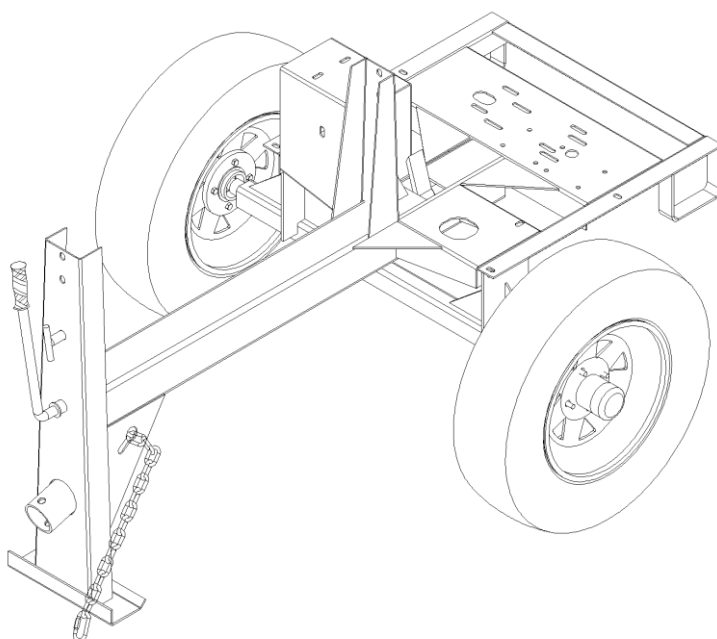

Gabinete/Hood

Pag. 8

Motor/Drive

Pag. 9

Tanque/Drum

Tanque/Drum

N°	Codigo	Code	Descripcion	Description	MM6P	MM8P
1	0000BA20824	T175	Balero, 208-24	Ball bearing, 208-24	2	2
2	0200CH01TQ	T485	Chumacera Tanque	Pivot	2	2
3	0200HN01TQ	T486	Espaciador	Flinger, 3.00 x 1.47 x .13	2	2
4	TCCS038GAL	T114	Tuerca Seg, 3/8"	Lock Nut, 3/8"	30	32
5	0218FG02TQ	T487	Muñon	Trunnion	2	2
6	0218PL03TQ	T488	Empaque Sello	Seal Ring	2	2
7	0200HN02TQ	T551	Sello Tanque	Drum Seal	4	4
8	0218FG01TQ	T489	Placa Sello	Seal Plate	2	2
9	0218AS01TQ	T490	Empaque Asbesto	Gasket 4-1/2" Dia. 0.06 Thk	2	2
10	TOCD038200	T145	Tornillo Hex, 3/8" x 2"	Bolt HexHd, 3/8" x 2"	4	4
11	RNPX038GAL	T112	Rondana Plana, 3/8"	Washer Plain, 3/8"	10	12
12	0218LA01TQ	T491	Tapa Frontal Tanque MM6P	Front Side Channel MM6P	1	*
	0225LA01TQ	T492	Tapa Frontal Tanque MM8P	Front Side Channel MM8P	*	1
13	0200CO01TQ	T168	Palanca Tanque	Dump Lever	1	1
14	TOCD038112	T176	Tornillo Hex, 3/8" x 1-1/2"	Bolt HexHd, 3/8" x 1-1/2"	6	6
15	TOCD012112	T595	Tornillo Hex, 1/2" x 1-1/2"	Bolt HexHd, 1/2" x 1-1/2"	4	4
16	0218CO01RJ	T493	Rejilla Fija MM6P	Grill Fixed MM6P	1	*
	0225CO01RJ	T494	Rejilla Fija MM8P	Grill Fixed MM8P	*	1
17	TOCT014112	T552	Tornillo Allen, 1/4" x 1-1/2"	Bolt AllenHd, 1/4" x 1-1/2"	14	14
18	0218CO02RJ	T553	Rejilla Abatible MM6P	Grill Hinged MM6P	1	*
	0225CO02RJ	T554	Rejilla Abatible MM8P	Grill Hinged MM8P	*	1
19	0218PL01TQ	T555	Refuerzo Chumacera Tanque (Opcional)	Shim- Drum Locator (a/r) (optional)	2	2
20	0000GRH045	T102	Gracera, 45°	Grease Fitting 45° 1/8 NPT	2	2
21	0218LA02TQ	T556	Tapa Trasera Tanque MM6P	Rear Side Channel MM6P	1	*
	0225LA02TQ	T557	Tapa Trasera Tanque MM8P	Rear Side Channel MM8P	*	1
22	0218CR01TQ	T558	Flecha Central MM6P	Main Shaft MM6P	1	*
	0225CR02TQ	T559	Flecha Central MM8P	Main Shaft MM8P	*	1
23	0218LA03TQ	T560	Tapa Interior Trasera MM6P	Rear Drum Filler Plate MM6P	1	*
	0225LA03TQ	T561	Tapa Interior Trasera MM8P	Rear Drum Filler Plate MM8P	*	1
24	TOCL038112	T174	Tornillo Cabeza Coche 3/8" x 1-1/2"	Bolt Carriage, 3/8" x 1-1/2"	12	12
25	TOCL038200	T562	Tornillo Cabeza Coche 3/8" x 2"	Bolt Carriage, 3/8" x 2"	8	8
26	0218PL02TQ	T563	Sello Interior Tanque	Inner Seal Plate	2	2
27	0218LA04TQ	T564	Tapa Interior Delantera MM6P	Front Drum Filler Plate MM6P	1	*
	0225LA04TQ	T565	Tapa Interior Delantera MM8P	Front Drum Filler Plate MM8P	*	1
28	0218PC01TQ	T566	Tanque MM6P	Drum MM6P	1	*
	0225PC02TQ	T567	Tanque MM8P	Drum MM8P	*	1
29	RNRX012GAL	T568	Rondana de Presion, 1/2"	Washer Spring, 1/2"	4	4
30	0218KI01TQ	T568	Kit Tanque, MM6P	Kit, MM6P Drum	1	*
	0225KI01TQ	T570	Kit Tanque, MM8P	Kit, MM8P Drum	*	1