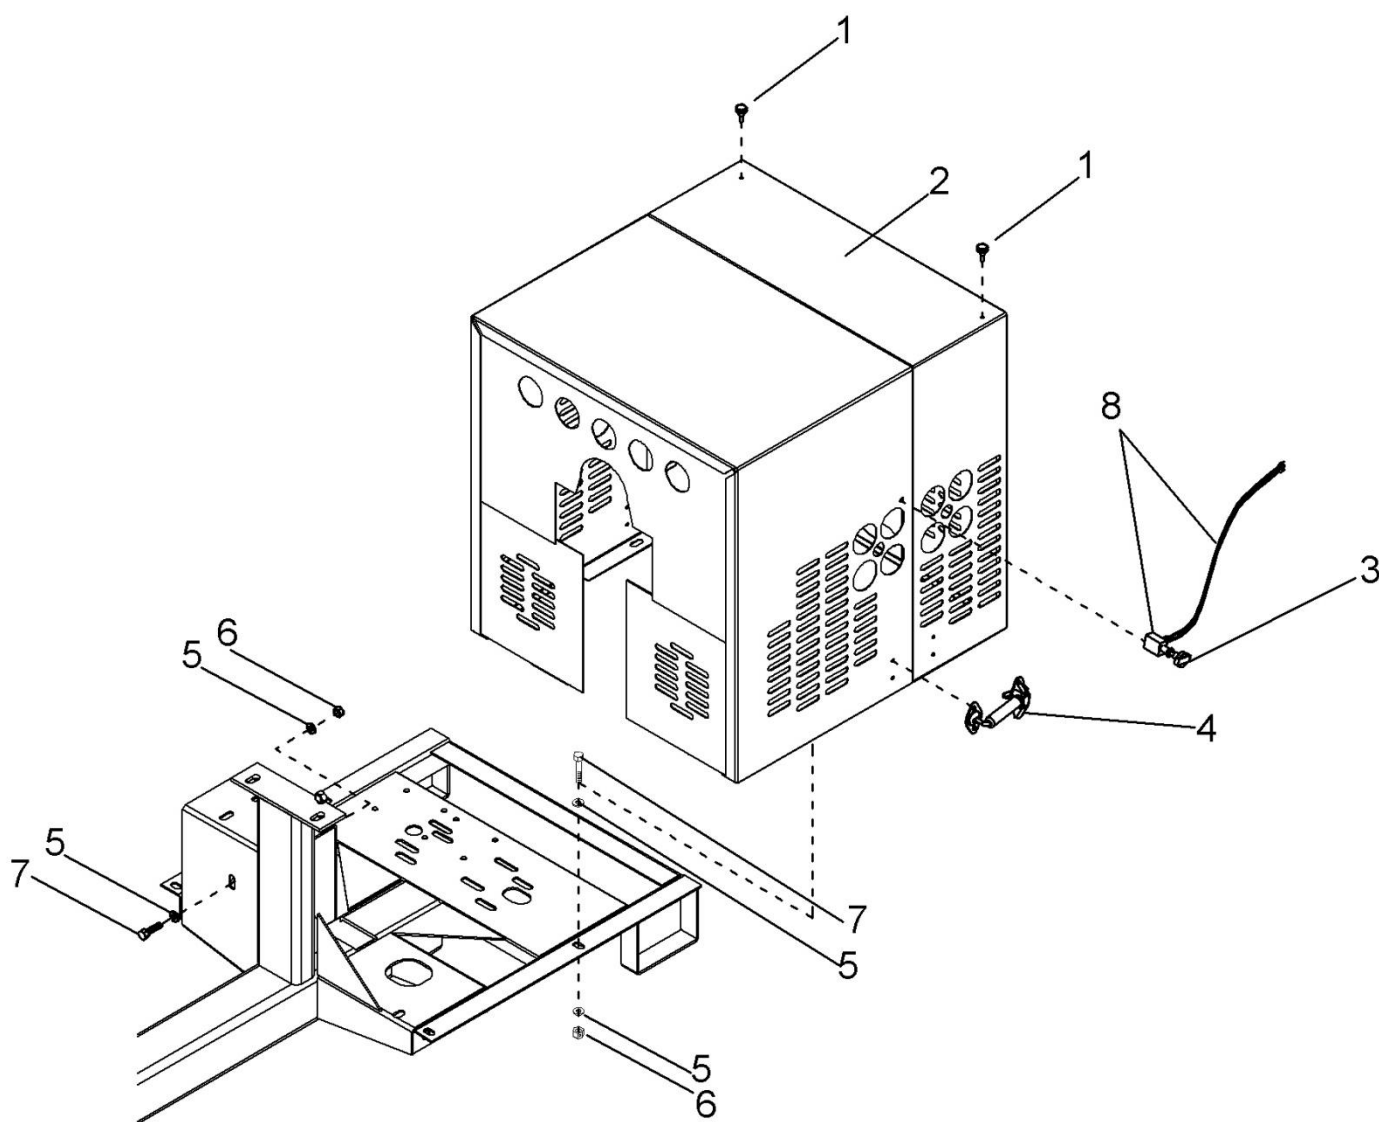

Gabinete/Hood

N°	Codigo	Code	Descripcion	Description	Qty.
1	0000RF01GA	T158	Regaton	Shroud Rubber Screw	2
2	0200CO01GA	T157	Gabinete	Square Shroud assey	1
3	0000RF04GA	T195	Push Stop	Kill Switch	1
4	0000RF02GA	T160	Gancho Cofre	Shroud Hook Assy	2
5	RNPX038GAL	T112	Rondana Plana, 3/8"	Plain Washer, 3/8	10
6	TCCS038GAL	T114	Tuerca Seg. 3/8"	Lock Nut, 3/8	5
7	TOCD038114	T351	Tornillo Hex 3/8" x1- 1/4"	Bolt, HexHd, 3/8 x 1-1/4	5
8	0200KI01GA	T193	Push Stop Completo	Shroud assy Push stop	1