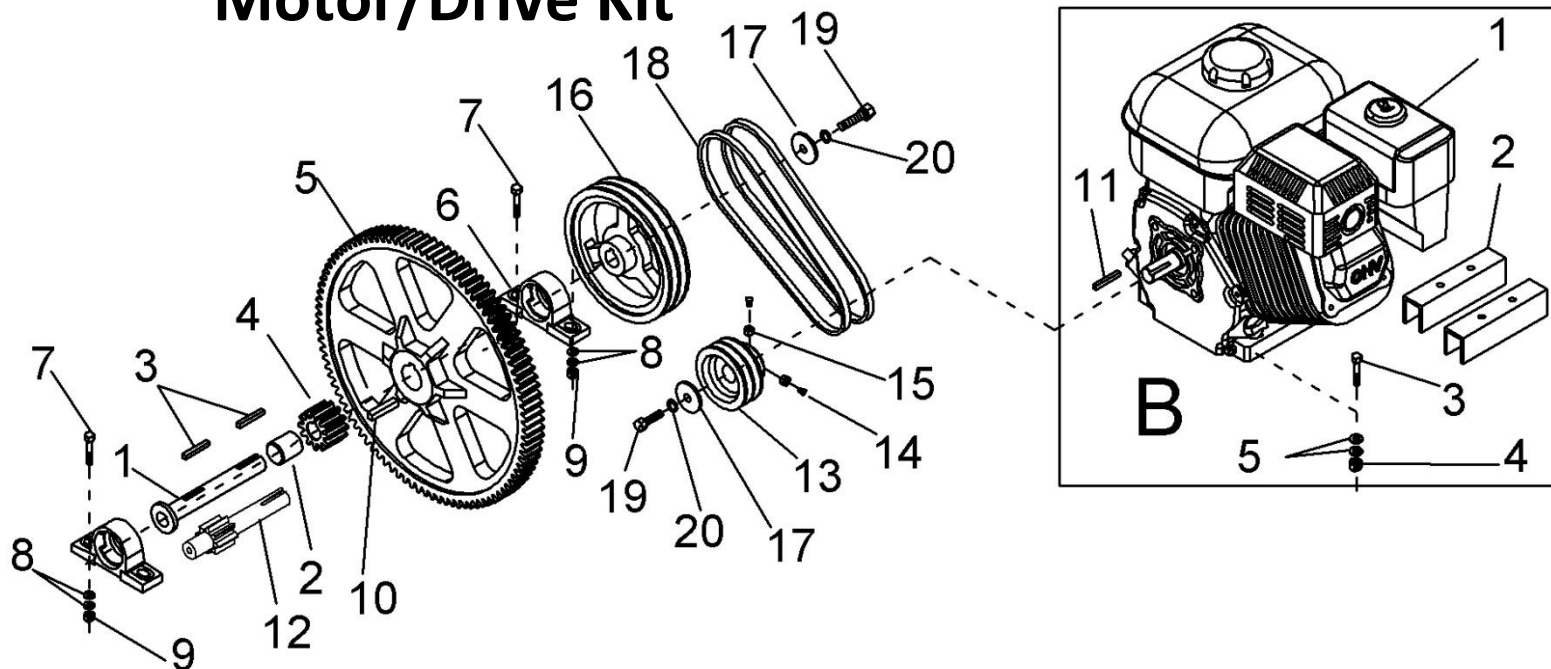

Motor/Drive Kit

N°	Codigo	Code	Descripcion	Description	Qty.
1	0200CR01TR	T146	Flecha Transmision	Transmission Shaft 1" x 7-1/4	1
2	0200TU01TR	T205	Buje 1" x 1-5/8" Transmision	Bushing 1" x 1-5/8" Transmission	1
3	0000CU01TR	T483	Cuña 1/4" x 1-1/4"	Transmission Key 1/4 x 1-1/4"	1
4	0200CR04TR	T149	Piñon de 12 Dientes	Pinion 12TH	1
5	0200FG02TR	T151	Engrane de 96 Dientes	Bull Gear 96TH	1
6	00CHPI2100	T150	Chumacera Transmision 1"PI	Transmission Pillow Block 1"	2
7	TOCD038200	T145	Tornillo Hex 3/8" x 2"	Bolt, HexHd, 3/8 x 2	4
8	RNPX038GAL	T112	Rondana Plana 3/8"	Plain Washer 3/8	8
9	TCCS038GAL	T114	Tuerca Seg. 3/8"	Lock Nut, 3/8	4
10	0200CC01TR	T120	Cuña 3/8" x 2"	Bull Gear Key 3/8 x 2	1
11	0200CU02TR	T147	Cuña 1/4 p/Motor 8HP	Engine Key for 8HP & 13HP Honda 1/4	1
	0200CU03TR	T147-1	Cuña 3/16 p/Motor 5HP	Engine Key for 5HP Honda 3/16	1
12	0200CR03TR	T1002	Flecha Piñon para kit electrico	Shaft Pinion 8TH for electric drive	opt
13	POFG3341002R	T154	Polea 3-3/4" para motor de 8HP ajuste de 1"	2 Grooves 8HP Gas Engine Pulley 3-3/4"	1
	POFG3340342R	T154-1	Polea 3-3/4" para motor de 5.5HP ajuste de 3/4"	2 Grooves 5.5HP Engine Pulley 3-3/4" x 3/4"	1
	POFG2120582R	T154-3	Polea de motor Electrico 2.5 x 5/8" 2Ranuras	2 Grooves Electric Engine Pulley 2-1/2" x 5/8"	1
	POFG2120782R	T1000	Polea de motor Electrico 2.5 x 7/8" 2Ranuras	2 Grooves Pulley Electric Engine 2-1/2" x 7/8"	1
	POFG2121182R	T1001	Polea de motor Electrico 2.5 x 1-1/8" 2Ranuras	2 Grooves Pulley Electric Engine 2-1/2" x 1-1/8"	1
14	OPCQ038100	T203	Opresor Set 3/8" x 1"	8-13HP Engine Pulley Set Screw 3/8 x 1	2
	OPCQ038114	T203-1	Opresor Set 3/8" x 1-1/4"	5.5HP Engine Pulley Set Screw 3/8 x 1-1/4	2
15	TCCN038GAL	T410	Tuerca Hex 3/8"	Nut, Hex 3/8	2
16	POFG8001002R	T153	Polea 8"	2 Grooves Transmission Pulley 8"	1
17	0200PL01FC	T152	Rondana Flecha Central 3/16"	Central Shaft Washer 3/16	2
18	0000BNAX37	T155	Banda A X37	Gas Engine Transmission Belt AX37	2
	0000BNAX52	T155-1	Banda para motor electrico A X52	Electric Engine Transmission Belt AX52	2
19	TOCD038100	T116	Tornillo Hex 3/8" x 1 NF	Bolt, HexHd, 3/8 x 1 NF	2
20	RNRX038GAL	T113	Rondana presion 3/8"	Spring Washer 3/8"	2