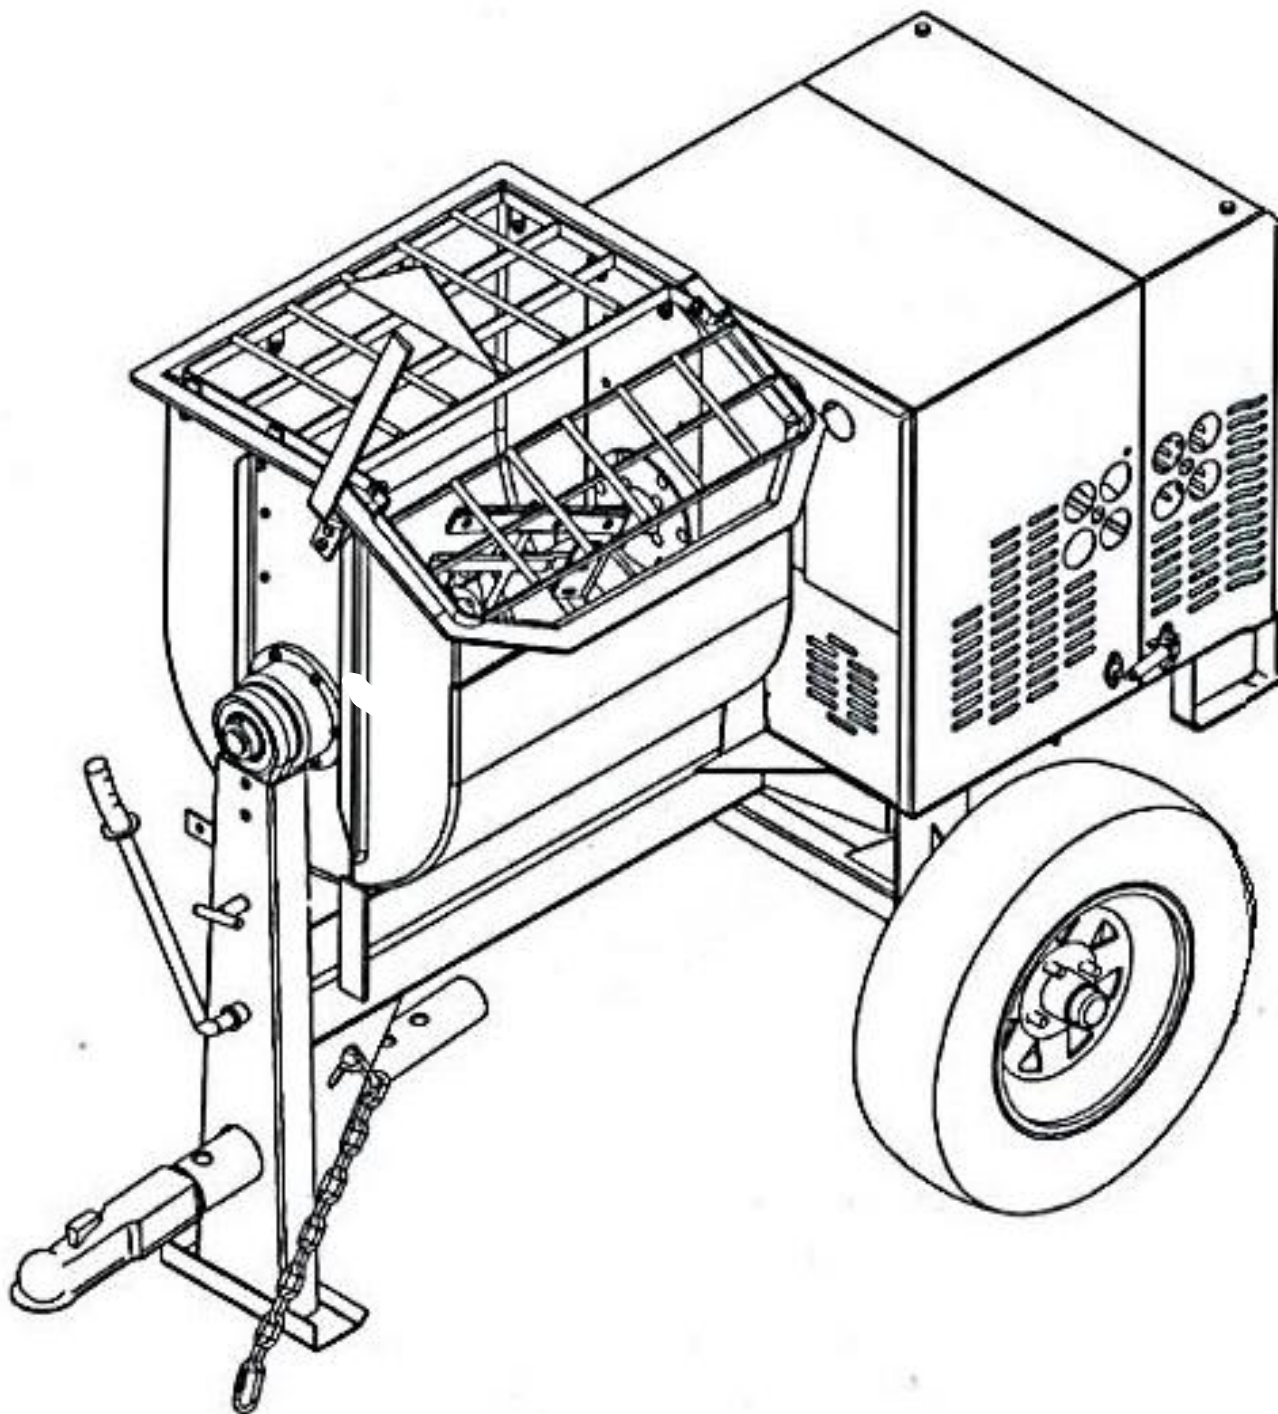

Part list Mortar Mixer

REV:20150826