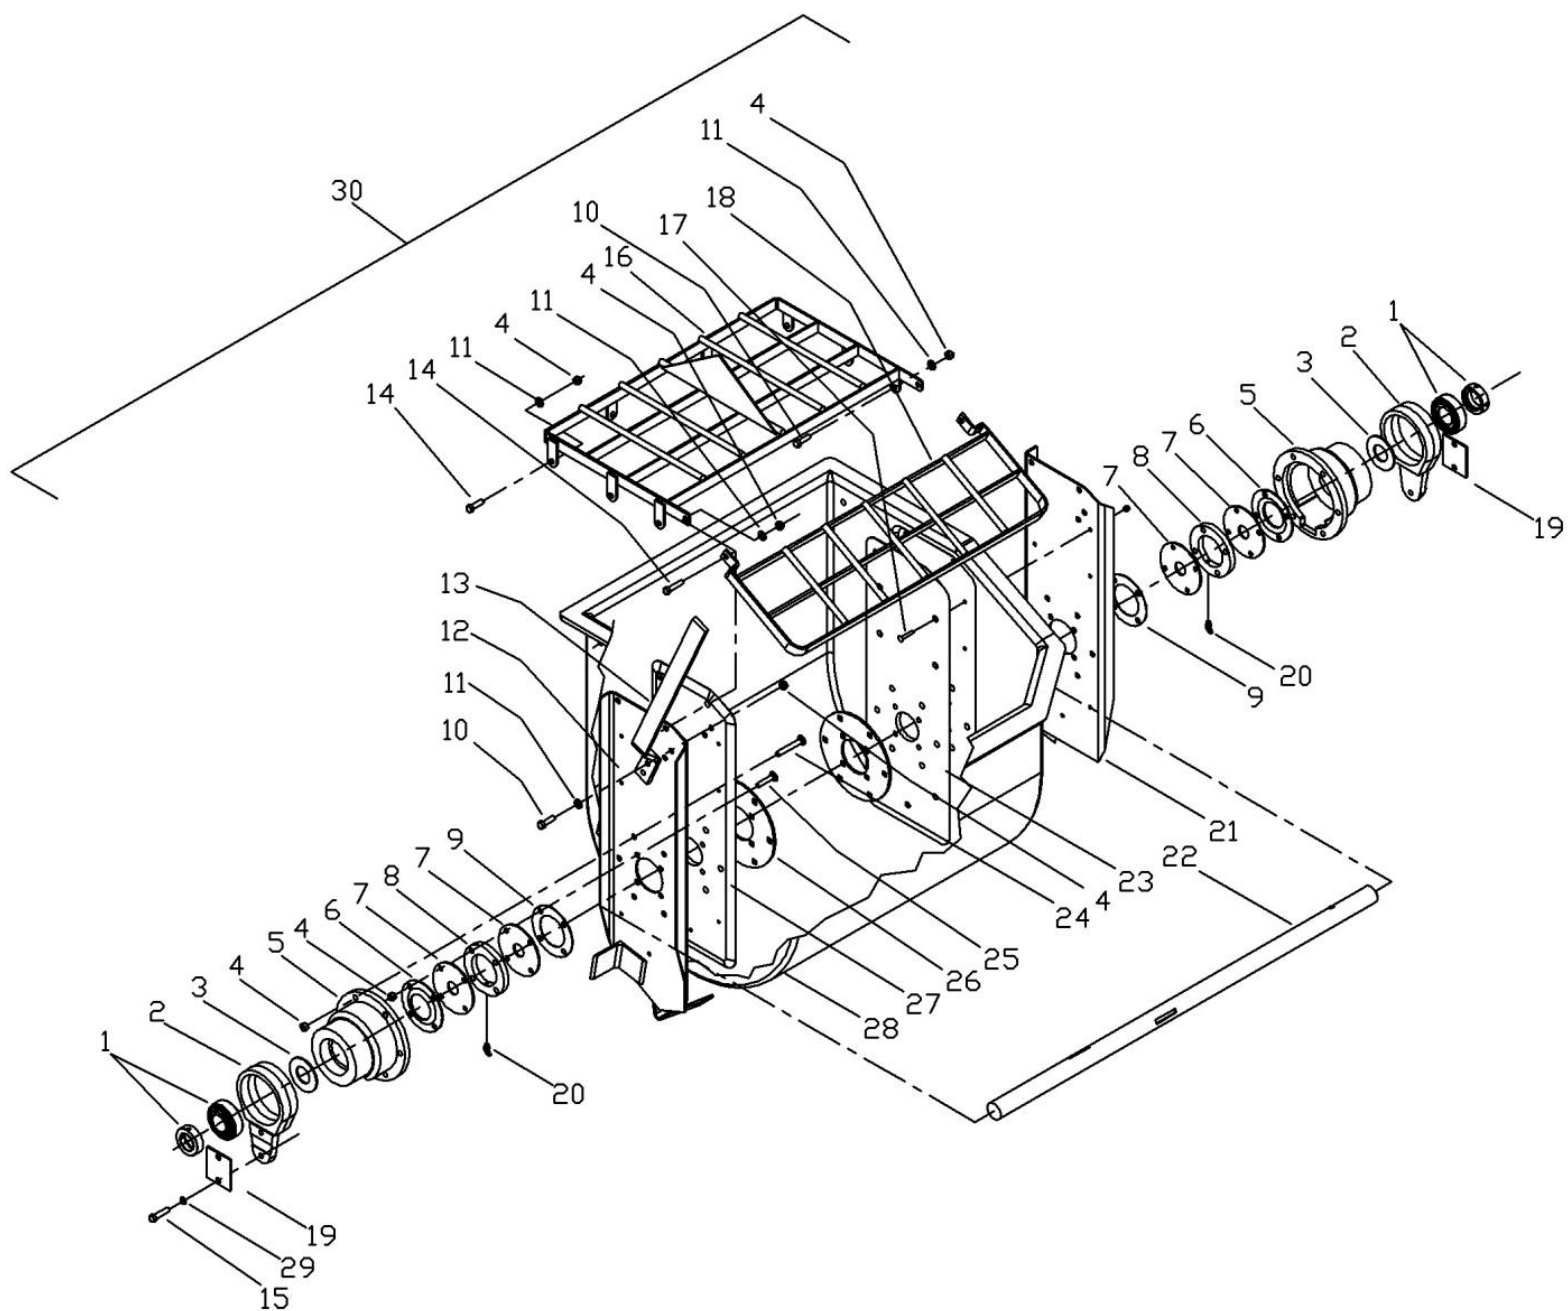

Gabinete/Hood

Pag. 8

Motor/Drive

Pag. 9

Tanque/Drum

Tanque/Drum

N°	Codigo	Code	Descripcion	Description	MM6P	MM8P
1	0000BA20824	T175	Balero, 208-24	Ball bearing, 208-24	2	2
2	0200CH01TQ	T485	Chumacera Tanque	Pivot	2	2
3	0200HN01TQ	T486	Espaciador	Flinger, 3.00 x 1.47 x .13	2	2
4	TCCS038GAL	T114	Tuerca Seg, 3/8"	Lock Nut, 3/8"	30	32
5	0218FG02TQ	T487	Muñon	Trunnion	2	2
6	0218PL03TQ	T488	Empaque Sello	Seal Ring	2	2
7	0200HN02TQ	T551	Sello Tanque	Drum Seal	4	4
8	0218FG01TQ	T489	Placa Sello	Seal Plate	2	2
9	0218AS01TQ	T490	Empaque Asbesto	Gasket 4-1/2" Dia. 0.06 Thk	2	2
10	TOCD038200	T145	Tornillo Hex, 3/8" x 2"	Bolt HexHd, 3/8" x 2"	4	4
11	RNPX038GAL	T112	Rondana Plana, 3/8"	Washer Plain, 3/8"	10	12
12	0218LA01TQ	T491	Tapa Frontal Tanque MM6P	Front Side Channel MM6P	1	*
	0225LA01TQ	T492	Tapa Frontal Tanque MM8P	Front Side Channel MM8P	*	1
13	0200CO01TQ	T168	Palanca Tanque	Dump Lever	1	1
14	TOCD038112	T176	Tornillo Hex, 3/8" x 1-1/2"	Bolt HexHd, 3/8" x 1-1/2"	6	6
15	TOCD012112	T595	Tornillo Hex, 1/2" x 1-1/2"	Bolt HexHd, 1/2" x 1-1/2"	4	4
16	0218CO01RJ	T493	Rejilla Fija MM6P	Grill Fixed MM6P	1	*
	0225CO01RJ	T494	Rejilla Fija MM8P	Grill Fixed MM8P	*	1
17	TOCT014112	T552	Tornillo Allen, 1/4" x 1-1/2"	Bolt AllenHd, 1/4" x 1-1/2"	14	14
18	0218CO02RJ	T553	Rejilla Abatible MM6P	Grill Hinged MM6P	1	*
	0225CO02RJ	T554	Rejilla Abatible MM8P	Grill Hinged MM8P	*	1
19	0218PL01TQ	T555	Refuerzo Chumacera Tanque (Opcional)	Shim- Drum Locator (a/r) (optional)	2	2
20	0000GRH045	T102	Gracera, 45°	Grease Fitting 45° 1/8 NPT	2	2
21	0218LA02TQ	T556	Tapa Trasera Tanque MM6P	Rear Side Channel MM6P	1	*
	0225LA02TQ	T557	Tapa Trasera Tanque MM8P	Rear Side Channel MM8P	*	1
22	0218CR01TQ	T558	Flecha Central MM6P	Main Shaft MM6P	1	*
	0225CR02TQ	T559	Flecha Central MM8P	Main Shaft MM8P	*	1
23	0218LA03TQ	T560	Tapa Interior Trasera MM6P	Rear Drum Filler Plate MM6P	1	*
	0225LA03TQ	T561	Tapa Interior Trasera MM8P	Rear Drum Filler Plate MM8P	*	1
24	TOCL038112	T174	Tornillo Cabeza Coche 3/8" x 1-1/2"	Bolt Carriage, 3/8" x 1-1/2"	12	12
25	TOCL038200	T562	Tornillo Cabeza Coche 3/8" x 2"	Bolt Carriage, 3/8" x 2"	8	8
26	0218PL02TQ	T563	Sello Interior Tanque	Inner Seal Plate	2	2
27	0218LA04TQ	T564	Tapa Interior Delantera MM6P	Front Drum Filler Plate MM6P	1	*
	0225LA04TQ	T565	Tapa Interior Delantera MM8P	Front Drum Filler Plate MM8P	*	1
28	0218PC01TQ	T566	Tanque MM6P	Drum MM6P	1	*
	0225PC02TQ	T567	Tanque MM8P	Drum MM8P	*	1
29	RNRX012GAL	T568	Rondana de Presion, 1/2"	Washer Spring, 1/2"	4	4
30	0218KI01TQ	T568	Kit Tanque, MM6P	Kit, MM6P Drum	1	*
	0225KI01TQ	T570	Kit Tanque, MM8P	Kit, MM8P Drum	*	1