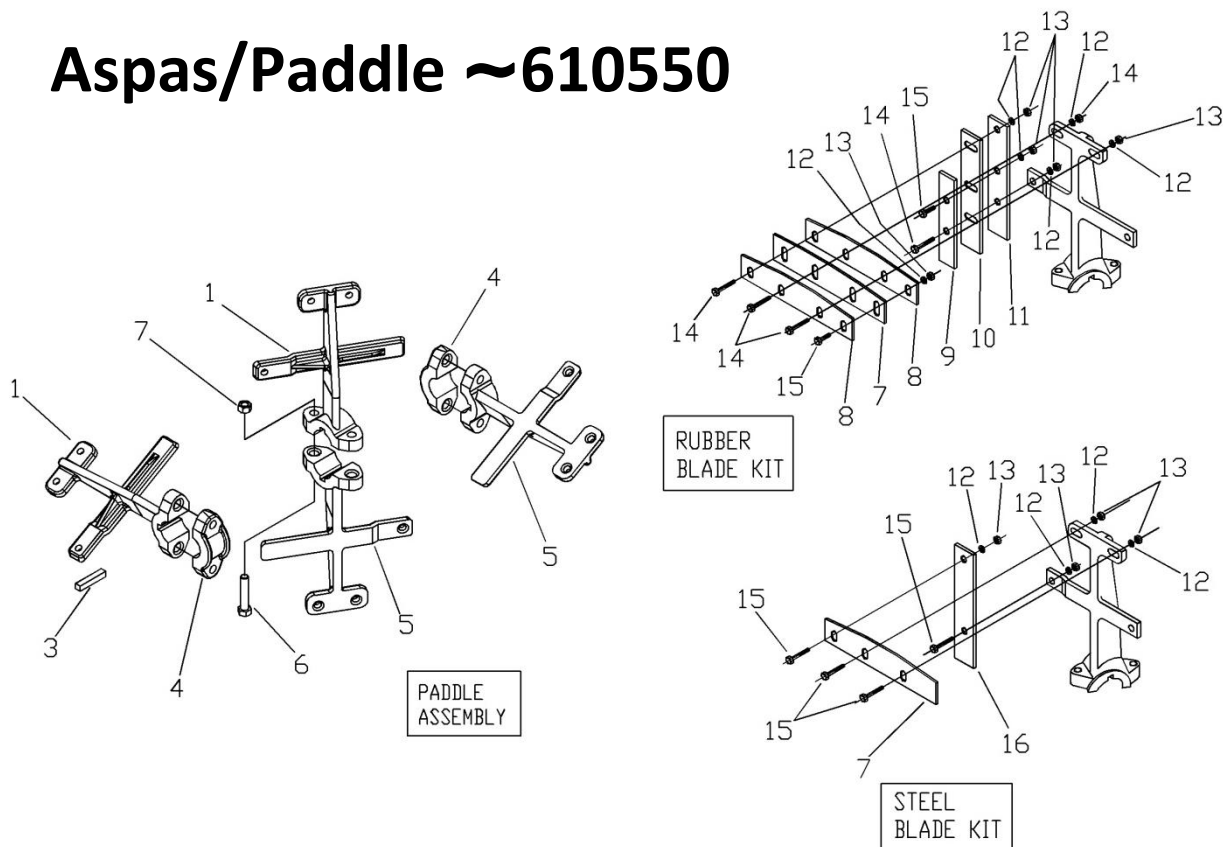

Aspas/Paddle ~610550

Paddle Assembly					
N°	Codigo	Code	Descripcion	Description	MM6P
1	0218FG01AS	T571	Aspa Izquierda MM6P	Paddle Left	2
3	1000CC01ED	T572	Cuña 3/8" x 1-3/4"	Key, 3/8" x 1-3/4"	4
4	0218FG02AS	T573	Abrazadera Aspa	Paddle Cap	8
5	0218FG03AS	T574	Aspa Derecha MM6P	Paddle Right	2
6	TOCD012300	T481	Tornillo Hex, 1/2" x 3"	Bolt, HexHd, 1/2" x 3"	6
7	TCCS012GAL	T106	Tuerca Seg, 1/2"	Lock Nut, 1/2"	6

Steel Blade Kit-Optional					
N°	Codigo	Code	Descripcion	Description	MM6P
7	0218PL01AS	T575	Contra Superior	Blade Top Small	4
16	0218PL02AS	T576	Contra Lateral	Blade Side	2
12	RNPX038GAL	T112	Rondana Plana, 3/8"	Washer Plain, 3/8"	24
13	TCCS038GAL	T114	Tuerca Seg, 3/8"	Lock Nut, 3/8"	12
16	TOCD038112	T176	Tornillo Hex, 3/8" x 1-1/2"	Bolt, HexHd, 3/8" x 1-1/2"	12

Rubber Blade Kit-Standard					
N°	Codigo	Code	Descripcion	Description	MM6P
7	0200HN01AS	T577	Raspador superior	Top Wiper	4
8	0218LA01AS	T579	Contra superior	Blade Top	8
9	0218LA02AS	T580	Contra Lateral chico	Blade Side Small	2
10	0218HN01AS	T578	Raspador Lateral	Wiper Side	2
11	0218LA03AS	T581	Contra Lateral	Blade Side	2
12	RNPX038GAL	T112	Rondana Plana, 3/8"	Washer Plain, 3/8"	44
13	TCCS038GAL	T114	Tuerca Seg, 3/8"	Lock Nut, 3/8"	22
14	TOCD038200	T145	Tornillo Hex, 3/8" x 2"	Bolt, HexHd, 3/8" x 2"	12
15	TOCD038112	T176	Tornillo Hex, 3/8" x 1-1/2"	Bolt, HexHd, 3/8" x 1-1/2"	10