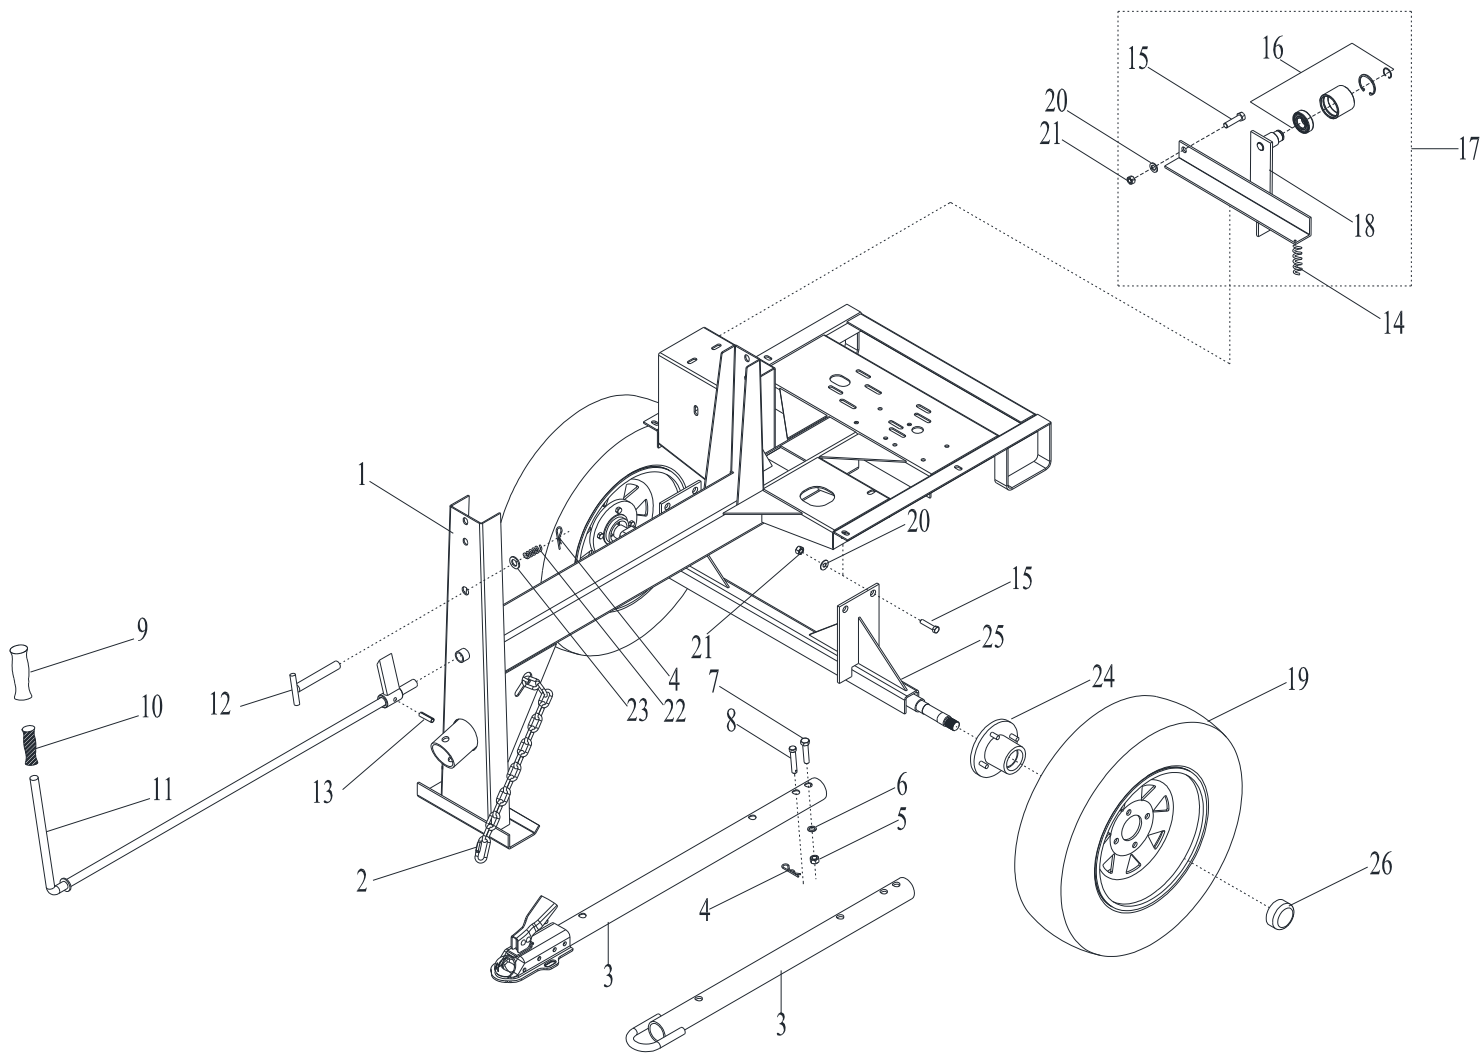

Chasis/Frame

Chasis/Frame

N°	Codigo	Code	Descripcion	Description	MM6P	MM8P
1	0218CO01CH	T499	Chasis M6P	MM6P Frame	1	*
	0225CO01CH	T50	Chasis M8P	MM8P Frame	*	1
2	CA03516GAL	T482	Cadena	Chain Includes Oval Snap Hook	1	1
3	0000CO01LZ	T118	Lanza Militar Horizontal	Pintle, Hitch (Horizontal Hole)	1	1
	0000CO03LZ	T118-V	Lanza Militar Vertical	Pintle, Hitch (Vertical Hole)	1	1
	0000CO02LZ	T119	Lanza Cople Bola Horizontal	2" Ball Hitch (Horizontal Hole)	opt	opt
	0000CO04LZ	T119-V	Lanza Cople Bola Vertical	2" Ball Hitch (Vertical Hole)	opt	opt
4	SR00036EXT	T110	Seguro R 3/16"	Towing/Dumping, Lock Hair Pin	2	2
5	TOFN034312	T124	Tuerca NF 3/4"	Nut Hex, 3/4" NF	1	1
6	RNRX034GAL	T123	Rondana Presion 3/4"	Spring Washer, 3/4"	1	1
7	TOFD034312	T122	Tornillo 3/4" x 3-1/2" NF	Bolt, HexHd, 3/4" x 3-1/2" NF	1	1
8	0000CR01LZ	T121	Perno Lanza	Towing Hitch, Lock Pin	1	1
9	0000RF01RJ	T166	Puño	Control Handle Grip	1	1
10	0000RF02TQ	T414	Puño Infantil	Idler Handle grip Holder	1	1
11	0200CO01CU	T117	Palanca Accionador MM60-MM80	Control Handle MM60-MM80	1	1
12	0200CO01CH	T107	Dedo de Bloqueo	Towing/ Dumping, Lock Pin	1	1
13	00PE056112	T653	Perno Espirol 5/16" x 1-1/2"	Control Handle Lock Pin 5/16" x 1-1/2"	1	1
14	0000RF01CU	T192	Resorte Clutch	Idler Arm Spring	1	1
15	TOCD012134	T189	Tornillo Hex 1/2" x 1-3/4"	Bolt, HexHd, 1/2" x 1-3/4"	5	5
16	0200KI01CU	T197-1	Caja Clutch	Bearing Clutch Complete	1	1
17	0200CO04CU	T197	Caja Clutch Completa	Clutch Complete	1	1
18	0200CO02CU	T140	Clutch	Idler arm Bracket	1	1
19	0000CO01RD	T137	Llanta y Rim	Wheel and tire assey 165-80-R13	*	2
	0000CO02RD	T137-2	Llanta y Rim	Wheel and tire Assey 4.8x12	2	*
20	RNPX012GAL	T105	Rondana Plana 1/2"	Washer Plain, 1/2"	5	5
21	TCCS012GAL	T106	Tuerca Seg 1/2"	Lock Nut 1/2"	5	5
22	0000RF01CH	T109	Resorte	Lock Pin Spring	1	1
23	RNPX034GAL	T108	Rondana Plana 3/4"	Washer Plain, 3/4"	1	1
24	0200KI02RD	T129-1	Masa Rim Completa	Hub, Assy, 4 Bolt (T136 include)	2	2
25	0200CO03RD	T125-2	Eje Rodada	Axle	1	1
	0200CO02RD	T225-1	Kit Eje Rodada incluye (T129-1)	Axle Assembly (includes T129-1)	1	1
26	0000RF06RD	T136-1	Cubre Polvo Masa Rim nuevo	High Speed Wheels Hub, Dust Cap (New Style)	2	2