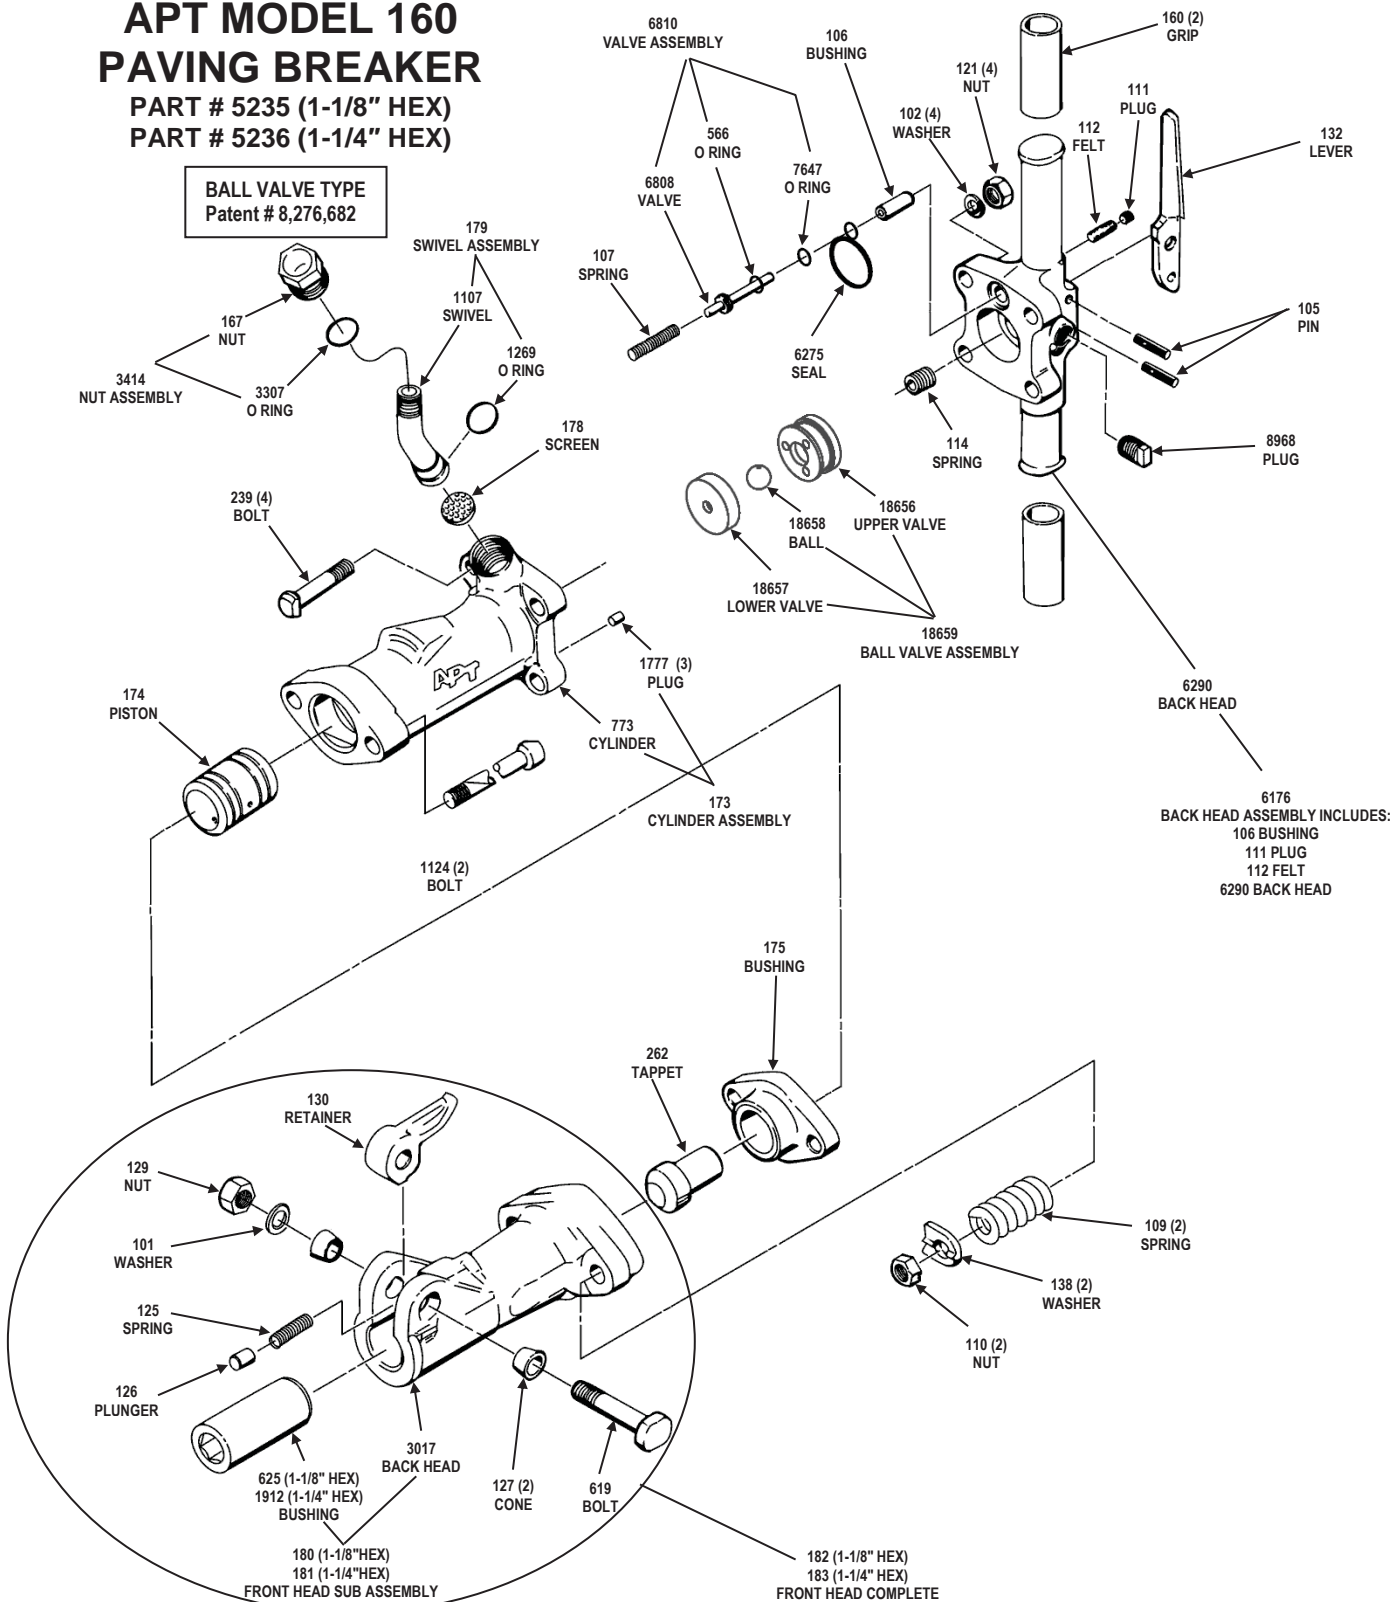

Click Here To View
Item at

www.GapPower.com

*Sales • Rentals
Parts & Service*

American Pneumatic Tool

9949 Tabor Place, Santa Fe Springs, California, CA 90670, U.S.A.

APT MODEL 160 PAVING BREAKER

PART # 5235 (1-1/8" HEX)

PART # 5236 (1-1/4" HEX)

BALL VALVE TYPE
Patent # 8,276,682

For assistance in any sales, technical, maintenance or repair questions, please call APT @
Phone (800) 532-7402 or (562) 204-1555 • Fax (800) 715-6502 or (562) 204-1773