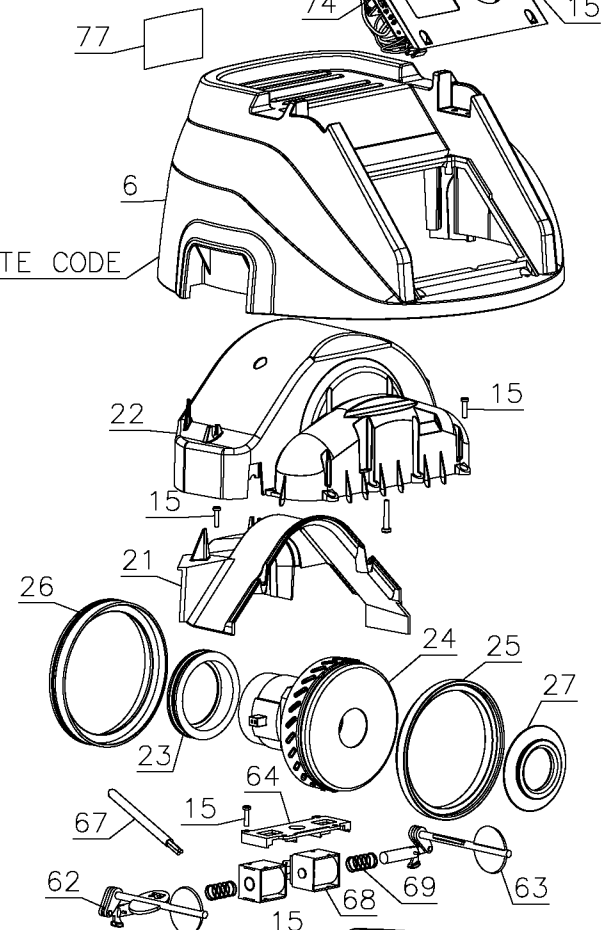

[Click Here To View](#)
[Item at](#)

www.GapPower.com

*Sales • Rentals
Parts & Service*

20

DATE CODE

Parts List for DWV012 Type 1

Item Number	Part Number	Description	Qty Required
1	N116019	TANK	1
2	N118219	MOUNT, CASTER	2
3	N118220	CASTER	1
4	N118221	CASTER	1
5	330021-03	NUT,STOP	5
6	N134249	HEAD	1
7	N135179	HANDLE	1
8	330019-21	SCREW	9
9	N243561	LATCH ASSEMBLY	2
10	N118224	REAR WHEEL	2
11	N135170	VENT	3
12	N118223	REAR WHEEL MOUNT	1
13	N147540	HOSE CLAMP	1
14	N243559	DASHBOARD ASSEMBLY	1
15	330019-13	SCREW,M4X19	41
16	N145597	HOSE CONNECTOR	1
17	N170221	HOSE ASSEMBLY	1
18	N071898	HOSE CONNECTOR ASSY	1
19	N139272	TUBE,HANDLE	2
20	N138912	UPPER HANDLE	1
21	N134924	MOTOR COVER	1
22	N135152	MANIFOLD COVER	1
23	N137849	GASKET,REAR	1
24	N140698	VAC MOTOR ASSY	1
25	N137848	MOTOR GASKET	1
26	N137834	GASKET HOLDER RING	1
27	N137847	GASKET,FRONT	1

COPYRIGHT© 2005. All Rights Reserved.

Parts list, pricing, and availability subject to change. Please visit www.dewaltservicenet.com for current parts information.

Parts List for DWV012 Type 1

Item Number	Part Number	Description	Qty Required
28	N135486	OUTLET	1
29	330019-03	SCREW	2
30	N135153	SEPARATOR	1
31	N142836	SCREW #6-32X .625 PH	1
32	N142838	NUT LOCK #6-32X 5/16	1
33	N124753	GASKET,TANK	1
34	N137853	ELECTRODE	1
35	N142827	SCREW,THD.FORM	1
36	N133364	INLET	1
37	330019-14	SCREW	3
38	N185285	CABLE	1
39	N143848	INLET CAP	1
40	N114686	HEPA FILTER	1
41	N118225	WHEEL AXLE	1
42	N118234	PUSH NUT	2
43	N137054	TUBE PLUG	2
44	N147400	FLAT HEAD SCREW	2
45	N133363	BUTTON COVER	1
46	N139136	LEVER	2
47	N137872	LOCKING PIN	2
48	N142180	COMPRESSION SPRING	1
49	N137721	BUTTON	1
50	N114679	BALL,FLOAT	2
51	N114680	FLOAT CAGE	2
52	N114681	FLOAT CAGE SEAL	2
53	N114682	FILTER MOUNT	2
54	N139235	BALL SEAT	2