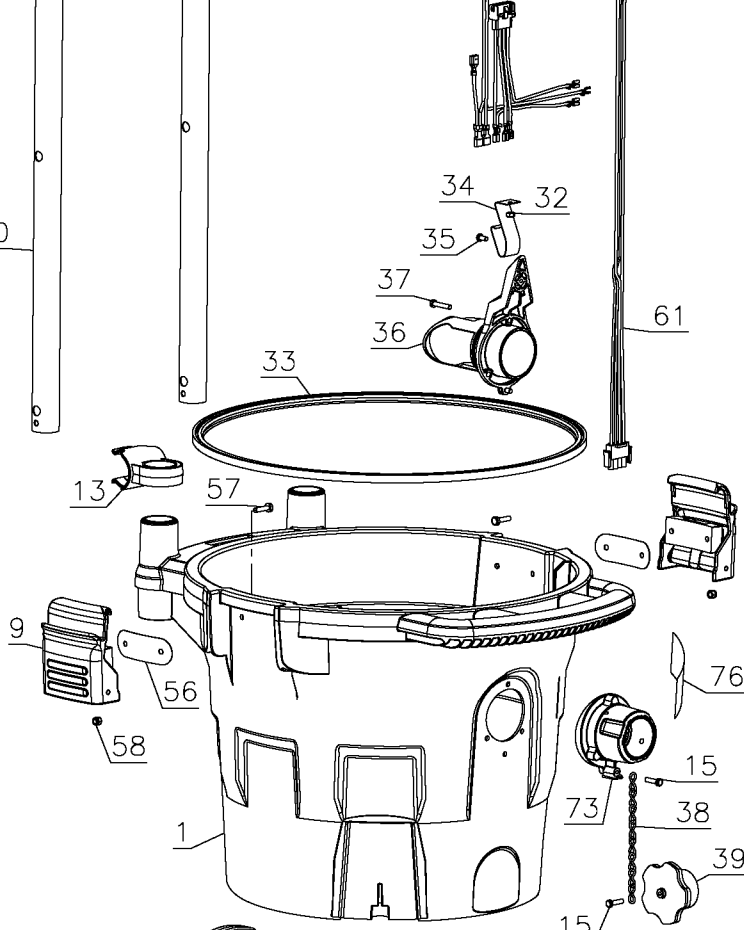

[Click Here To View](#)
[Item at](#)

www.GapPower.com

*Sales • Rentals
Parts & Service*

20

DATE CODE

Parts List for DWV012 Type 1

Item Number	Part Number	Description	Qty Required
1	N116019	TANK	1
2	N118219	MOUNT, CASTER	2
3	N118220	CASTER	1
4	N118221	CASTER	1
5	330021-03	NUT,STOP	5
6	N134249	HEAD	1
7	N135179	HANDLE	1
8	330019-21	SCREW	9
9	N243561	LATCH ASSEMBLY	2
10	N118224	REAR WHEEL	2
11	N135170	VENT	3
12	N118223	REAR WHEEL MOUNT	1
13	N147540	HOSE CLAMP	1
14	N243559	DASHBOARD ASSEMBLY	1
15	330019-13	SCREW,M4X19	41
16	N145597	HOSE CONNECTOR	1
17	N170221	HOSE ASSEMBLY	1
18	N071898	HOSE CONNECTOR ASSY	1
19	N139272	TUBE,HANDLE	2
20	N138912	UPPER HANDLE	1
21	N134924	MOTOR COVER	1
22	N135152	MANIFOLD COVER	1
23	N137849	GASKET,REAR	1
24	N140698	VAC MOTOR ASSY	1
25	N137848	MOTOR GASKET	1
26	N137834	GASKET HOLDER RING	1
27	N137847	GASKET,FRONT	1

COPYRIGHT© 2005. All Rights Reserved.

Parts list, pricing, and availability subject to change. Please visit www.dewaltservicenet.com for current parts information.

Parts List for DWV012 Type 1

Item Number	Part Number	Description	Qty Required
28	N135486	OUTLET	1
29	330019-03	SCREW	2
30	N135153	SEPARATOR	1
31	N142836	SCREW #6-32X .625 PH	1
32	N142838	NUT LOCK #6-32X 5/16	1
33	N124753	GASKET,TANK	1
34	N137853	ELECTRODE	1
35	N142827	SCREW,THD.FORM	1
36	N133364	INLET	1
37	330019-14	SCREW	3
38	N185285	CABLE	1
39	N143848	INLET CAP	1
40	N114686	HEPA FILTER	1
41	N118225	WHEEL AXLE	1
42	N118234	PUSH NUT	2
43	N137054	TUBE PLUG	2
44	N147400	FLAT HEAD SCREW	2
45	N133363	BUTTON COVER	1
46	N139136	LEVER	2
47	N137872	LOCKING PIN	2
48	N142180	COMPRESSION SPRING	1
49	N137721	BUTTON	1
50	N114679	BALL,FLOAT	2
51	N114680	FLOAT CAGE	2
52	N114681	FLOAT CAGE SEAL	2
53	N114682	FILTER MOUNT	2
54	N139235	BALL SEAT	2