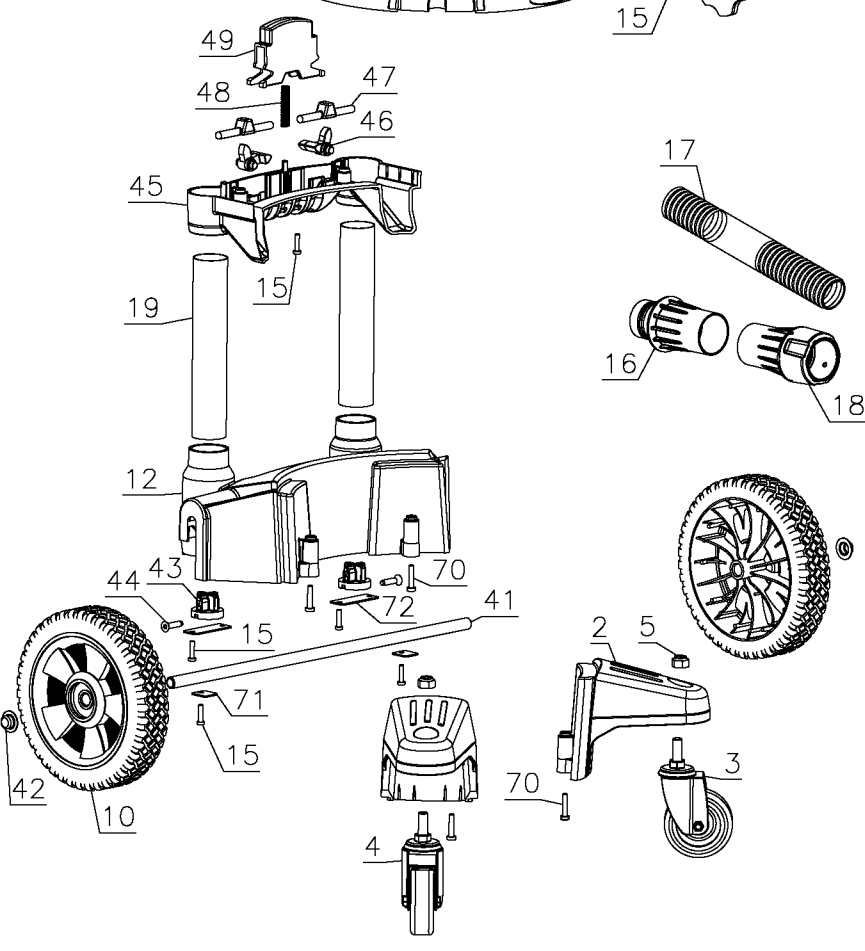

[Click Here To View](#)
[Item at](#)

www.GapPower.com

*Sales • Rentals
Parts & Service*

20

DATE CODE

Parts List for DWV012 Type 1

Item Number	Part Number	Description	Qty Required
1	N116019	TANK	1
2	N118219	MOUNT, CASTER	2
3	N118220	CASTER	1
4	N118221	CASTER	1
5	330021-03	NUT,STOP	5
6	N134249	HEAD	1
7	N135179	HANDLE	1
8	330019-21	SCREW	9
9	N243561	LATCH ASSEMBLY	2
10	N118224	REAR WHEEL	2
11	N135170	VENT	3
12	N118223	REAR WHEEL MOUNT	1
13	N147540	HOSE CLAMP	1
14	N243559	DASHBOARD ASSEMBLY	1
15	330019-13	SCREW,M4X19	41
16	N145597	HOSE CONNECTOR	1
17	N170221	HOSE ASSEMBLY	1
18	N071898	HOSE CONNECTOR ASSY	1
19	N139272	TUBE,HANDLE	2
20	N138912	UPPER HANDLE	1
21	N134924	MOTOR COVER	1
22	N135152	MANIFOLD COVER	1
23	N137849	GASKET,REAR	1
24	N140698	VAC MOTOR ASSY	1
25	N137848	MOTOR GASKET	1
26	N137834	GASKET HOLDER RING	1
27	N137847	GASKET,FRONT	1

COPYRIGHT© 2005. All Rights Reserved.

Parts list, pricing, and availability subject to change. Please visit www.dewaltservicenet.com for current parts information.

Parts List for DWV012 Type 1

Item Number	Part Number	Description	Qty Required
28	N135486	OUTLET	1
29	330019-03	SCREW	2
30	N135153	SEPARATOR	1
31	N142836	SCREW #6-32X .625 PH	1
32	N142838	NUT LOCK #6-32X 5/16	1
33	N124753	GASKET,TANK	1
34	N137853	ELECTRODE	1
35	N142827	SCREW,THD.FORM	1
36	N133364	INLET	1
37	330019-14	SCREW	3
38	N185285	CABLE	1
39	N143848	INLET CAP	1
40	N114686	HEPA FILTER	1
41	N118225	WHEEL AXLE	1
42	N118234	PUSH NUT	2
43	N137054	TUBE PLUG	2
44	N147400	FLAT HEAD SCREW	2
45	N133363	BUTTON COVER	1
46	N139136	LEVER	2
47	N137872	LOCKING PIN	2
48	N142180	COMPRESSION SPRING	1
49	N137721	BUTTON	1
50	N114679	BALL,FLOAT	2
51	N114680	FLOAT CAGE	2
52	N114681	FLOAT CAGE SEAL	2
53	N114682	FILTER MOUNT	2
54	N139235	BALL SEAT	2