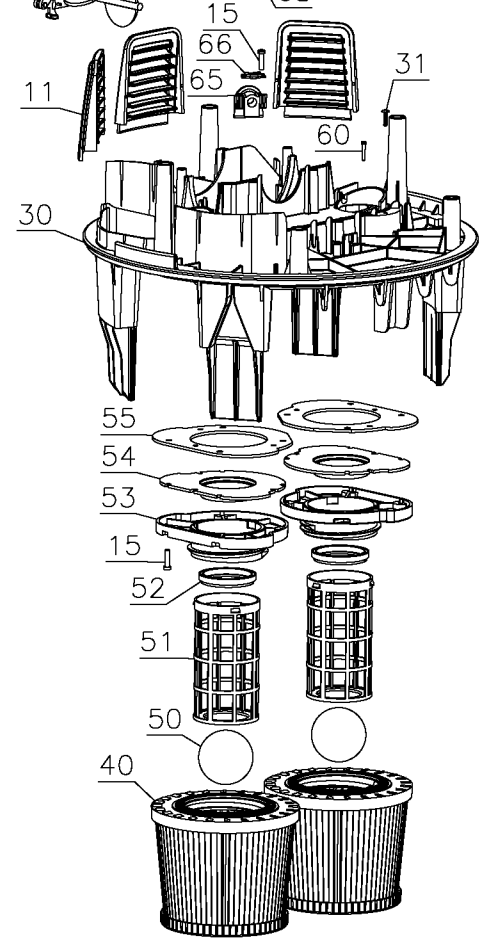

[Click Here To View](#)
[Item at](#)

www.GapPower.com

*Sales • Rentals
Parts & Service*

20

DATE CODE

Parts List for DWV012 Type 1

Item Number	Part Number	Description	Qty Required
1	N116019	TANK	1
2	N118219	MOUNT, CASTER	2
3	N118220	CASTER	1
4	N118221	CASTER	1
5	330021-03	NUT,STOP	5
6	N134249	HEAD	1
7	N135179	HANDLE	1
8	330019-21	SCREW	9
9	N243561	LATCH ASSEMBLY	2
10	N118224	REAR WHEEL	2
11	N135170	VENT	3
12	N118223	REAR WHEEL MOUNT	1
13	N147540	HOSE CLAMP	1
14	N243559	DASHBOARD ASSEMBLY	1
15	330019-13	SCREW,M4X19	41
16	N145597	HOSE CONNECTOR	1
17	N170221	HOSE ASSEMBLY	1
18	N071898	HOSE CONNECTOR ASSY	1
19	N139272	TUBE,HANDLE	2
20	N138912	UPPER HANDLE	1
21	N134924	MOTOR COVER	1
22	N135152	MANIFOLD COVER	1
23	N137849	GASKET,REAR	1
24	N140698	VAC MOTOR ASSY	1
25	N137848	MOTOR GASKET	1
26	N137834	GASKET HOLDER RING	1
27	N137847	GASKET,FRONT	1

COPYRIGHT© 2005. All Rights Reserved.

Parts list, pricing, and availability subject to change. Please visit www.dewaltservicenet.com for current parts information.

Parts List for DWV012 Type 1

Item Number	Part Number	Description	Qty Required
28	N135486	OUTLET	1
29	330019-03	SCREW	2
30	N135153	SEPARATOR	1
31	N142836	SCREW #6-32X .625 PH	1
32	N142838	NUT LOCK #6-32X 5/16	1
33	N124753	GASKET,TANK	1
34	N137853	ELECTRODE	1
35	N142827	SCREW,THD.FORM	1
36	N133364	INLET	1
37	330019-14	SCREW	3
38	N185285	CABLE	1
39	N143848	INLET CAP	1
40	N114686	HEPA FILTER	1
41	N118225	WHEEL AXLE	1
42	N118234	PUSH NUT	2
43	N137054	TUBE PLUG	2
44	N147400	FLAT HEAD SCREW	2
45	N133363	BUTTON COVER	1
46	N139136	LEVER	2
47	N137872	LOCKING PIN	2
48	N142180	COMPRESSION SPRING	1
49	N137721	BUTTON	1
50	N114679	BALL,FLOAT	2
51	N114680	FLOAT CAGE	2
52	N114681	FLOAT CAGE SEAL	2
53	N114682	FILTER MOUNT	2
54	N139235	BALL SEAT	2