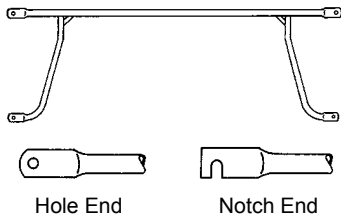

Click Here To View
Item at

www.GapPower.com

*Sales • Rentals
Parts & Service*

Braces / Leveling Jacks / Base Plates / Guard Rails

ARM BRACES - 27 3/4" lock spacing

Part Number	Description	Weight
0013-15-07	7' spacing brace - hole end	15
0013-15-08	8' spacing brace - hole end	16
0013-15-10	10' spacing brace - hole end	19
0013-03-07	7' spacing brace - notch end	15
0013-03-10	10' spacing brace - notch end	19

Other arm braces available. Contact Factory

LEVELING JACKS - specify tube size

Part Number (5, 6, 7)	Description	Weight
0032-08__*	Rigid jack 24" stem with 15" adjustment	10.2
0032-09__*	Swivel jack 24" stem with 15" adjustment	12
0034-08__	Extension 15" adjustment with retainer kit	11.5
0069-0071	Leveling stem retainer	1
0032-085pl	Plated rigid jack 24" stem with 15" adjustment	10.5
0032-086pl	Plated swivel jack 24" stem with 15" adjustment	12.5

Other leveling jacks available. Contact Factory *To fit tube sizes 6 and 7, select 6 in the part number

BASE PLATES / RUBBER PAD - specify tube size

Part Number (5, 6, 7)	Description	Weight
0030-11__	Rigid base plate - 4" stem	3
0030-12__	Swivel base plate - 4" stem	4
0082-0740	Rubber pad for base plate	.5

We Rent
These

CASTERS - specify tube size

Part Number (5, 6, 7)	Description	Weight
0026-7__2	8" wheel size - 4" stem size - 500 lb capacity (cast iron)	13
0026-9__2	8" wheel size - 4" stem size - 500 lb capacity (plastic)	9