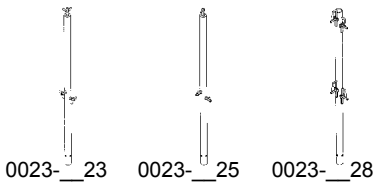

Other arm braces available. Contact Factory

LEVELING JACKS - specify tube size

Part Number (5, 6, 7)	Description	Weight
0032-08__*	Rigid jack 24" stem with 15" adjustment	10.2
0032-09__*	Swivel jack 24" stem with 15" adjustment	12
0034-08__	Extension 15" adjustment with retainer kit	11.5
0069-0071	Leveling stem retainer	1
0032-085pl	Plated rigid jack 24" stem with 15" adjustment	10.5
0032-086pl	Plated swivel jack 24" stem with 15" adjustment	12.5

Other leveling jacks available. Contact Factory *To fit tube sizes 6 and 7, select 6 in the part number

BASE PLATES / RUBBER PAD - specify tube size

Part Number (5, 6, 7)	Description	Weight
0030-11__	Rigid base plate - 4" stem	3
0030-12__	Swivel base plate - 4" stem	4
0082-0740	Rubber pad for base plate	.5

We Rent
These

CASTERS - specify tube size

Part Number (5, 6, 7)	Description	Weight
0026-7__2	8" wheel size - 4" stem size - 500 lb capacity (cast iron)	13
0026-9__2	8" wheel size - 4" stem size - 500 lb capacity (plastic)	9

GUARD RAIL POSTS - specify tube size

Part Number (5, 6, 7)	Description	Weight
0023-__23	Corner guard rail post - B-lock	5.7
0023-__25	Corner guard rail post - F-lock	5.5
0023-__18	Guard rail post - U-lock	5.5
0023-__28	Corner guard rail post - U-lock	5.5