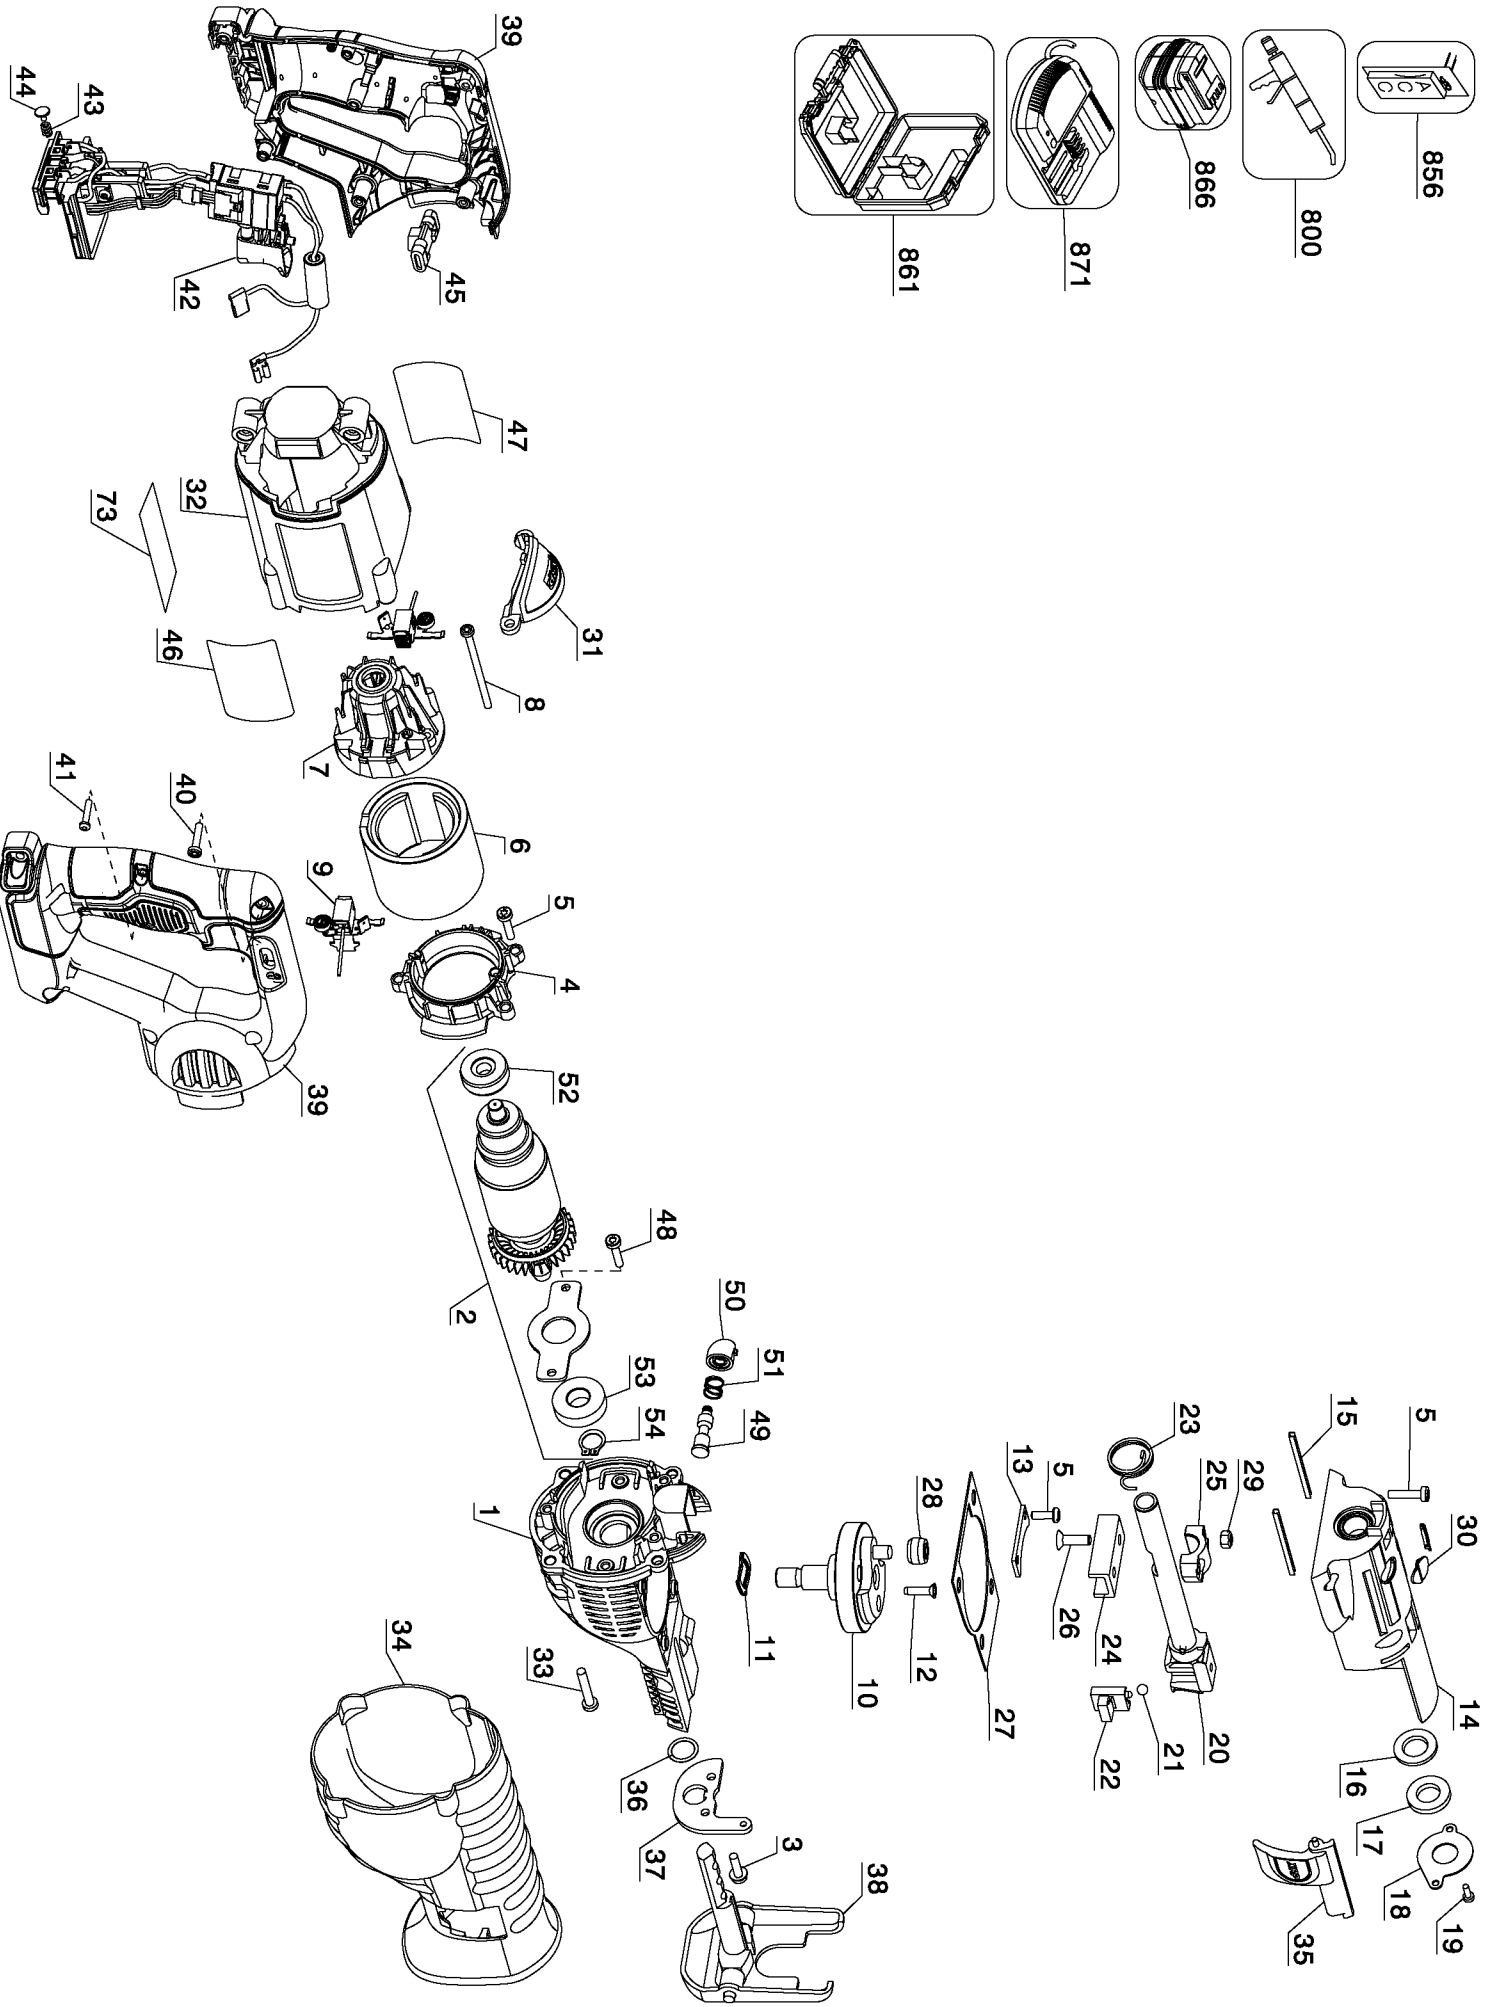

## Parts List for DCS380L1 Type 1

Item Number	Part Number	Description	Qty Required
1	613138-00SV	GEAR CASE ASSY.	1
2	617376-00SV	ARMATURE & BRGS	1
3	142940-00	SCREW	2
4	613137-00	FAN BAFFLE	1
5	613619-00	SCREW,THD.FORM	9
6	611202-00SV	MAGNET RING	1
7	N171820	BEARING SUPPORT	1
8	330019-25	SCREW,THD.FORM	2
9	610126-00	BRUSH BOX	2
10	615940-00SV	GEAR & SPINDLE	1
11	619618-00	WAVY WASHER	1
12	622484-00	FLAT HD SCREW	3
13	621173-00	SUPPORT PLATE	1
14	N027851SV	GEARCASE COVER	1
15	621979-00	WEAR STRIP	2
16	618733-00	SHAFT SEAL	1
17	618477-00	FELT SEAL	1
18	N020720	SEAL PLATE	1
19	330045-43	SCREW,TAPTITE	1
20	N026647	SHAFT SERVICE KIT	1
21	000903-00	BALL	1
22	622647-00	SLIDER	1
23	622659-00	TORSION SPRING	1
24	N026647	SHAFT SERVICE KIT	1
25	617000-00	SADDLE	1
26	622486-00	FLAT HD SCREW	2
27	N063272	GASKET	1

## Parts List for DCS380L1 Type 1

Item Number	Part Number	Description	Qty Required
28	N021857	BEARING	1
29	622485-00	LOCKNUT	2
30	621927-00	COVER	2
31	N030977	INSERT	1
32	613143-01	MOTOR HOUSING	1
33	330019-45	SCREW	4
34	N084697	BOOT	1
35	N088811	LEVER,BLADELOCK	1
36	50049-00	O RING	1
37	617008-00	BRACKET	1
38	623511-00SV	SHOE ASSEMBLY	1
39	N043841	CLAMSHELL SET	1
40	330019-04	SCREW,PLASTITE	6
41	682211-00	SCREW,TORX	1
42	N102053	SWITCH, VS	1
43	N102647	SPRING	1
44	N091479	MOUNT- SPRING	1
45	N060864	LOCK-OFF BUTTON	1
46	N093226	LABEL, IDENT	1
47	N129261	RATING LABEL	1
48	330045-45	SCREW	2
49	615983-00	LOCK PIN	1
50	617733-00	CAP	1
51	618427-00	SPRING	1
52	391032-00	BEARING & BOOT	1
53	330003-64	BALL BEARING	1
54	696060-00	SNAP RING	1

## Parts List for DCS380L1 Type 1

Item Number	Part Number	Description	Qty Required
73	656673-00	WARNING LABEL	1
800	286436-00	GREASE	1
856	384428-03	BLADE PACK	1
861	N087255	KIT BOX	1
866	DCB200	BATTERY PACK	1
871	DCB101	CHARGER	1