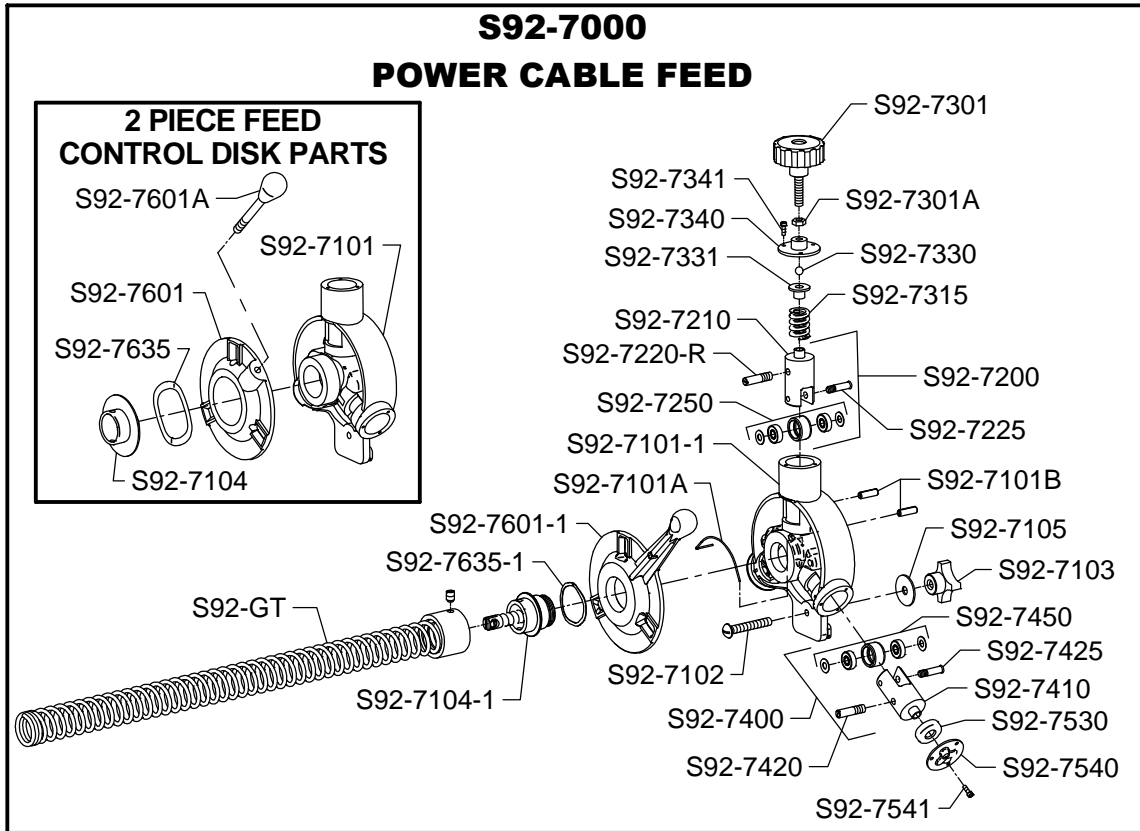

S92-7000

POWER CABLE FEED

IMPORTANT: When ordering, give Serial Number of Machine.