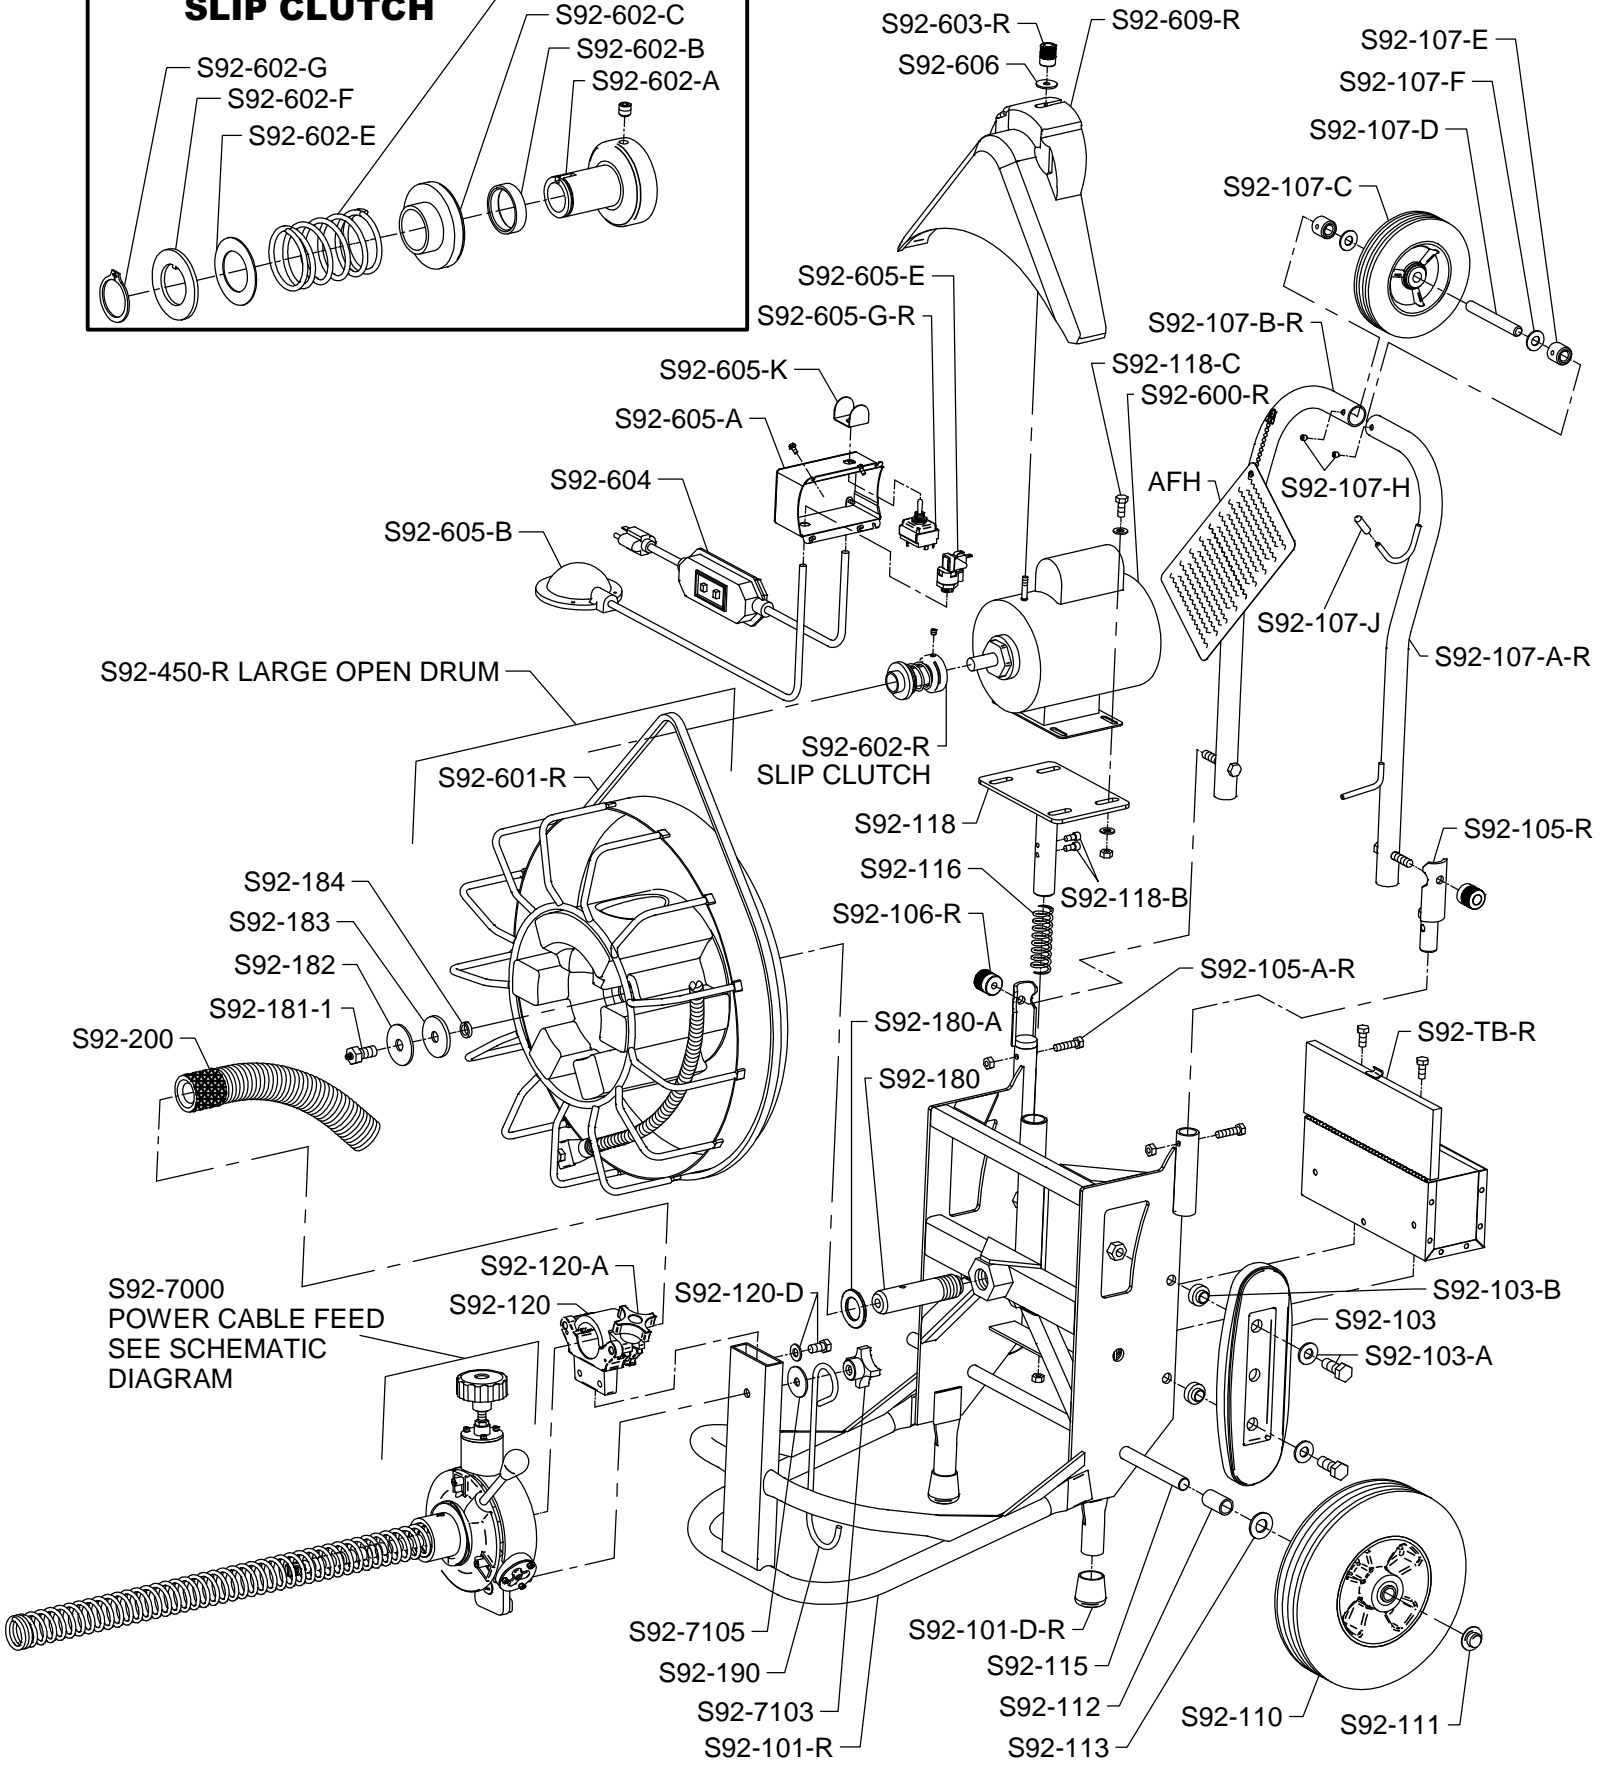

SPEEDROOTER 92R SCHEMATIC DIAGRAM

S92-450-R LARGE DRUM

S92-7000

POWER CABLE FEED

IMPORTANT: When ordering, give Serial Number of Machine.

SPEEDROOTER 92R SCHEMATIC DIAGRAM

S92-602-R SLIP CLUTCH

IMPORTANT: When ordering, give Serial Number of Machine.