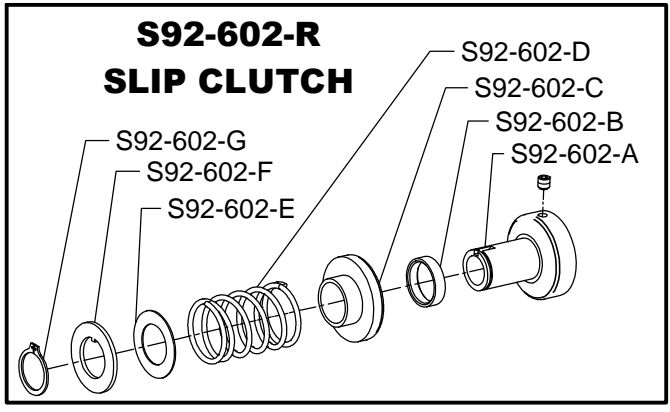

SPEEDROOTER 92R SCHEMATIC DIAGRAM

S92-450-R LARGE DRUM

S92-7000

POWER CABLE FEED

IMPORTANT: When ordering, give Serial Number of Machine.

SPEEDROOTER 92R SCHEMATIC DIAGRAM

S92-602-R SLIP CLUTCH

IMPORTANT: When ordering, give Serial Number of Machine.