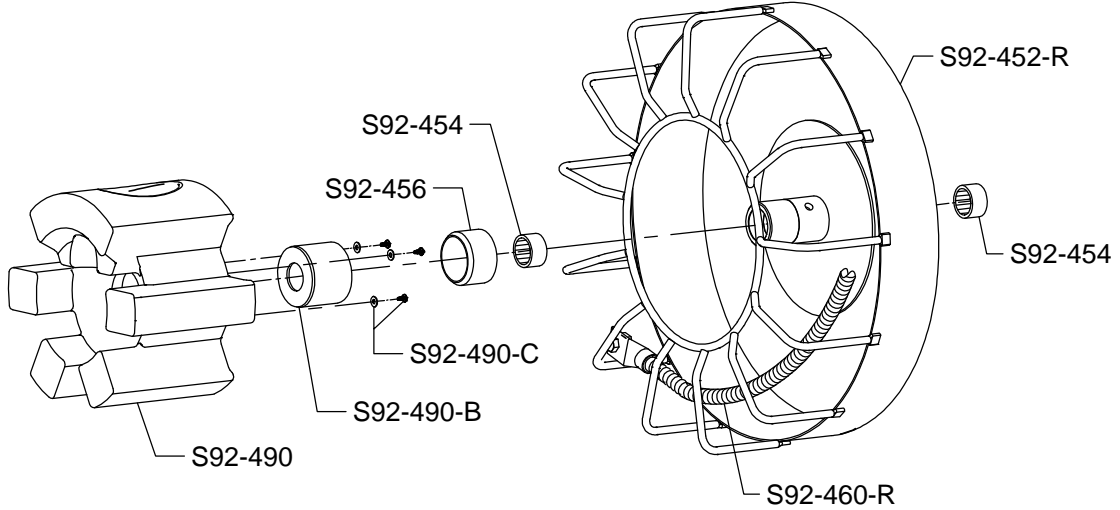

SPEEDROOTER 92R SCHEMATIC DIAGRAM

S92-450-R LARGE DRUM