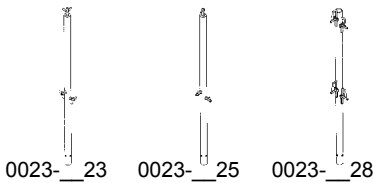

Other arm braces available. Contact Factory

LEVELING JACKS - specify tube size

Part Number (5, 6, 7)	Description	Weight
0032-08__*	Rigid jack 24" stem with 15" adjustment	10.2
0032-09__*	Swivel jack 24" stem with 15" adjustment	12
0034-08__	Extension 15" adjustment with retainer kit	11.5
0069-0071	Leveling stem retainer	1
0032-085pl	Plated rigid jack 24" stem with 15" adjustment	10.5
0032-086pl	Plated swivel jack 24" stem with 15" adjustment	12.5
Other leveling jacks available. Contact Factory		*To fit tube sizes 6 and 7, select 6 in the part number

BASE PLATES / RUBBER PAD - specify tube size

Part Number (5, 6, 7)	Description	Weight
0030-11__	Rigid base plate - 4" stem	3
0030-12__	Swivel base plate - 4" stem	4
0082-0740	Rubber pad for base plate	.5

We Rent These

CASTERS - specify tube size

Part Number (5, 6, 7)	Description	Weight
0026-7__2	8" wheel size - 4" stem size - 500 lb capacity (cast iron)	13
0026-9__2	8" wheel size - 4" stem size - 500 lb capacity (plastic)	9

GUARD RAIL POSTS - specify tube size

Part Number (5, 6, 7)	Description	Weight
0023-__23	Corner guard rail post - B-lock	5.7
0023-__25	Corner guard rail post - F-lock	5.5
0023-__18	Guard rail post - U-lock	5.5
0023-__28	Corner guard rail post - U-lock	5.5