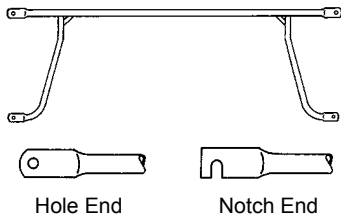

Click Here To View
Item at

www.GapPower.com

*Sales • Rentals
Parts & Service*

Braces / Leveling Jacks / Base Plates / Guard Rails

ARM BRACES - 27 3/4" lock spacing

Part Number	Description	Weight
0013-15-07	7' spacing brace - hole end	15
0013-15-08	8' spacing brace - hole end	16
0013-15-10	10' spacing brace - hole end	19
0013-03-07	7' spacing brace - notch end	15
0013-03-10	10' spacing brace - notch end	19

Other arm braces available. Contact Factory

LEVELING JACKS - specify tube size

Part Number (5, 6, 7)	Description	Weight
0032-08__*	Rigid jack 24" stem with 15" adjustment	10.2
0032-09__*	Swivel jack 24" stem with 15" adjustment	12
0034-08__	Extension 15" adjustment with retainer kit	11.5
0069-0071	Leveling stem retainer	1
0032-085pl	Plated rigid jack 24" stem with 15" adjustment	10.5
0032-086pl	Plated swivel jack 24" stem with 15" adjustment	12.5
Other leveling jacks available. Contact Factory		*To fit tube sizes 6 and 7, select 6 in the part number

BASE PLATES / RUBBER PAD - specify tube size

Part Number (5, 6, 7)	Description	Weight
0030-11__	Rigid base plate - 4" stem	3
0030-12__	Swivel base plate - 4" stem	4
0082-0740	Rubber pad for base plate	.5

We Rent These

CASTERS - specify tube size

Part Number (5, 6, 7)	Description	Weight
0026-7__2	8" wheel size - 4" stem size - 500 lb capacity (cast iron)	13
0026-9__2	8" wheel size - 4" stem size - 500 lb capacity (plastic)	9