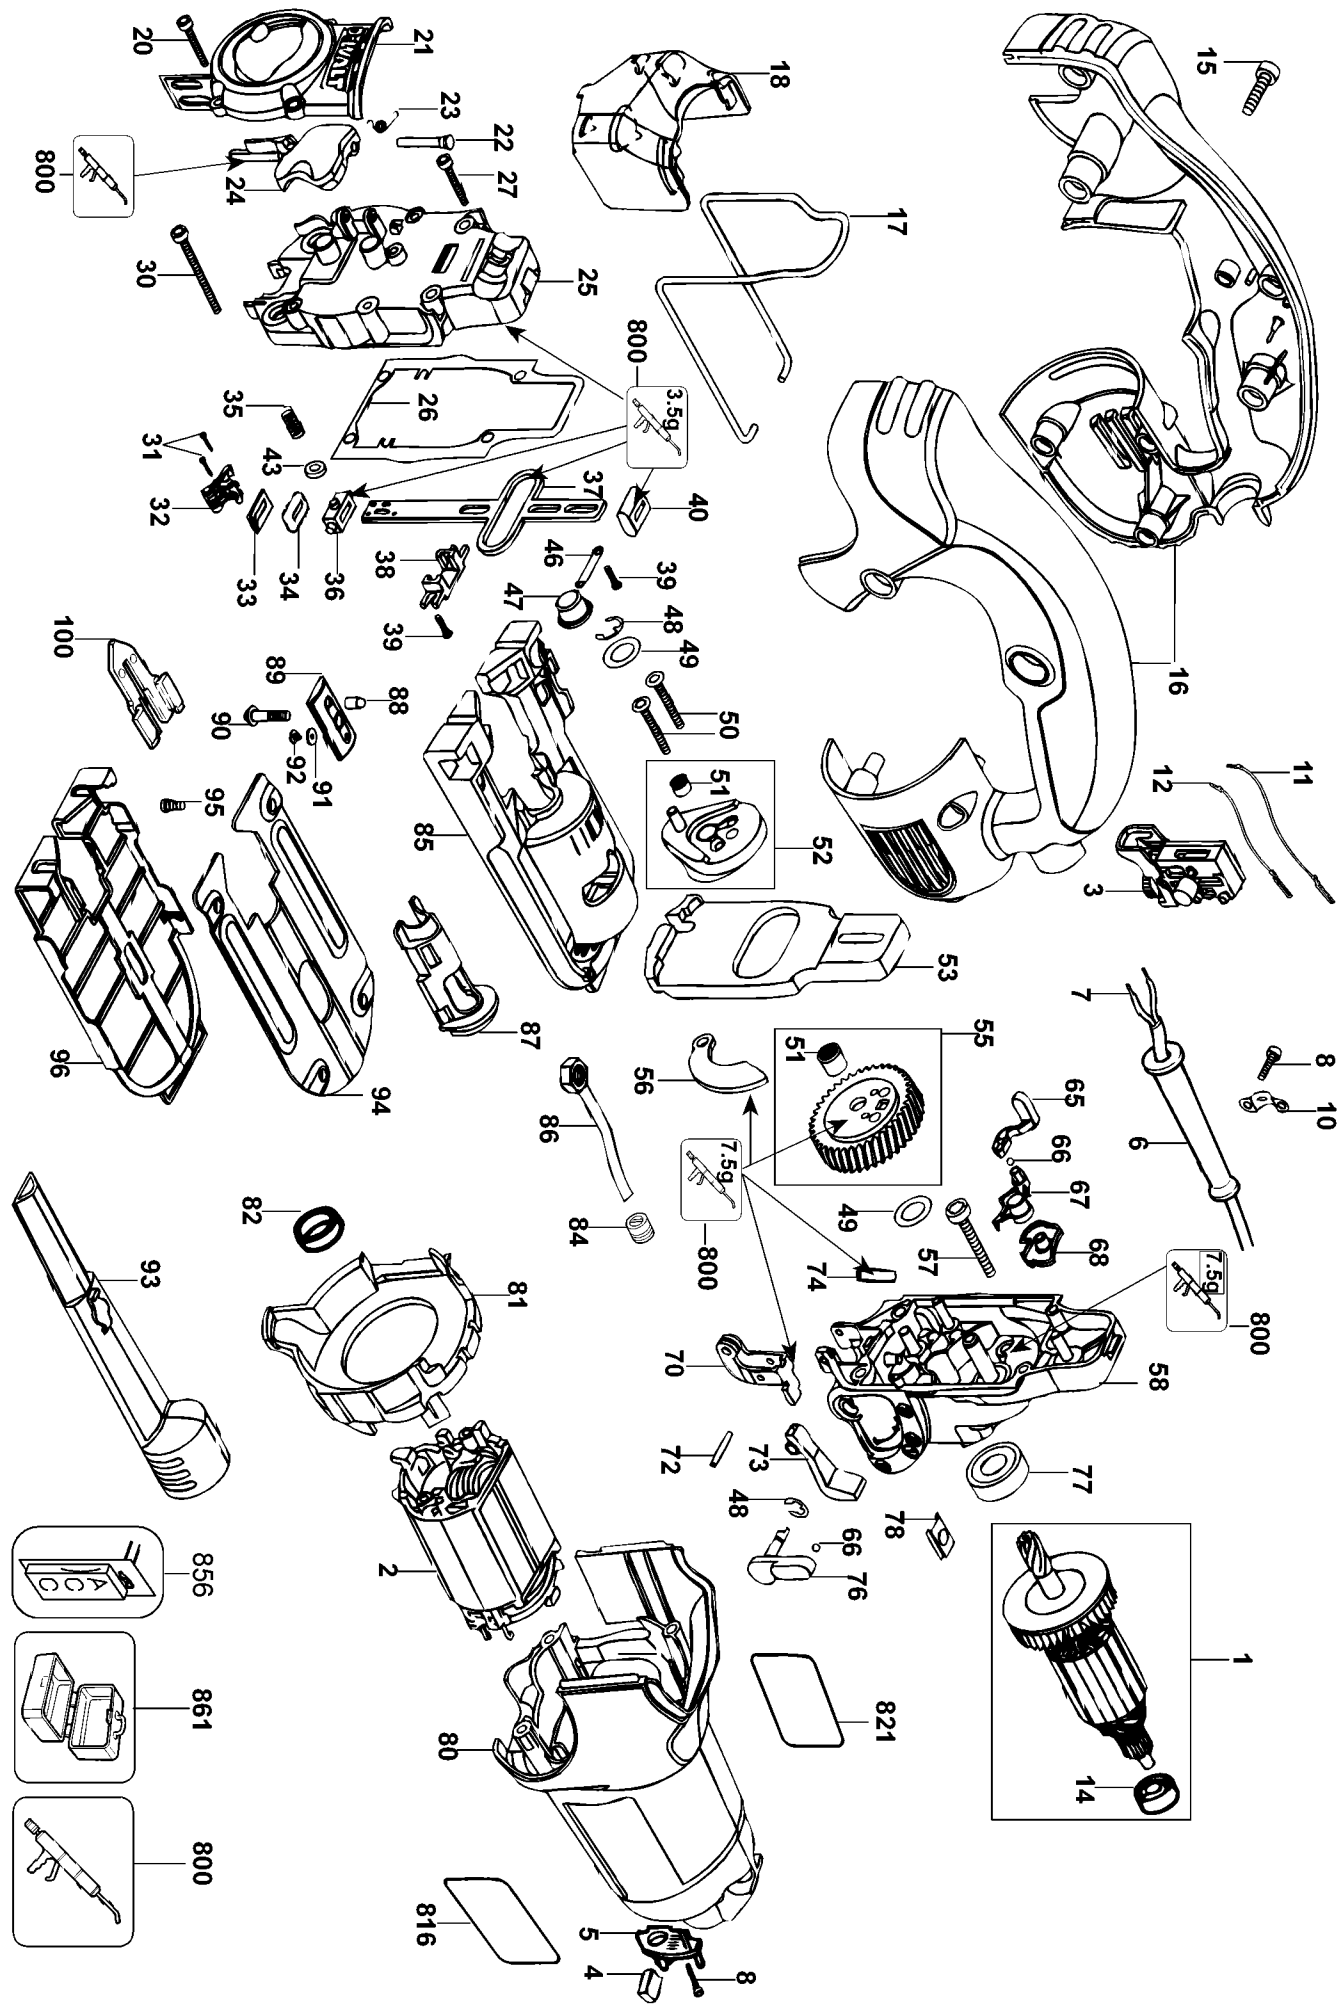

Click Here To View
Item at

www.GapPower.com

*Sales • Rentals
Parts & Service*

Parts List for DW331K Type 10

Item Number	Part Number	Description	Qty Required
1	589004-01	ARMATURE	1
2	589006-01	FIELD	1
3	582822-01	SWITCH	1
4	589016-01	BRUSH SET	1
5	583696-01	BRUSH HOLDER	2
6	584090-00	CORD PROTECTOR	1
7	330072-98	CORD/8FT/18-2SJ	1
8	330065-06	SCREW	4
10	821070	CORD CLAMP	1
11	572013-02	LEAD WIRE	1
12	572013-03	LEAD WIRE	1
14	330003-56	BALL BEARING	1
15	330065-07	SCREW	6
16	588997-00	HANDLE ASSY.	1
17	581269-00	GUARD	1
18	581239-01	SCREEN	1
20	324006-00	SCREW	4
21	581577-00	CASTING	1
22	584627-00	PIN	1
23	581418-00	SPRING	1
24	589055-00	ACTUATOR	1
25	590362-00	GEARCASE COVER	1
26	581244-00	GASKET	1
27	330045-09	SCREW	2
30	330065-11	SCREW	2
31	582837-00	BOLT	2
32	N072135SV	BLADE CLAMP	1

COPYRIGHT© 2005. All Rights Reserved.

Parts list, pricing, and availability subject to change. Please visit www.dewaltservicenet.com for current parts information.

Parts List for DW331K Type 10

Item Number	Part Number	Description	Qty Required
73	584450-00	NOZZLE	1
74	330041-49	PIN	1
76	581257-00	LEVER	1
77	330003-96	BALL BEARING	1
78	N089310	SPRING CLIP	1
80	581241-00	HOUSING, MOTOR	1
81	581240-00	BAFFLE, FAN	1
82	930029-00	COVER,BRG	1
84	493248-00	LEVER	1
85	581263-00	SHOE	1
86	493248-00	LEVER	1
87	581266-00	ADAPTOR	1
88	584686-00	PLUNGER	1
89	496996-00	CLAMP PLATE	1
90	582826-00	BOLT	1
91	582828-00	WASHER	1
92	582827-00	BOLT	1
93	581281-00	VACUUM ADAPTOR	1
94	581264-00	SOLE PLATE	1
95	389235-00	SCREW	4
96	581268-00	SOLE PLATE	1
100	402140-00	DEVICE,ANTI.SPL	1
800	870889-03	GREASE	1
816	587464-00	ID LABEL	1
821	586840-06	NAME PLATE	1
856	1004501-00	RIP FENCE	1
856	494873-00SV	BLADE PACK	1