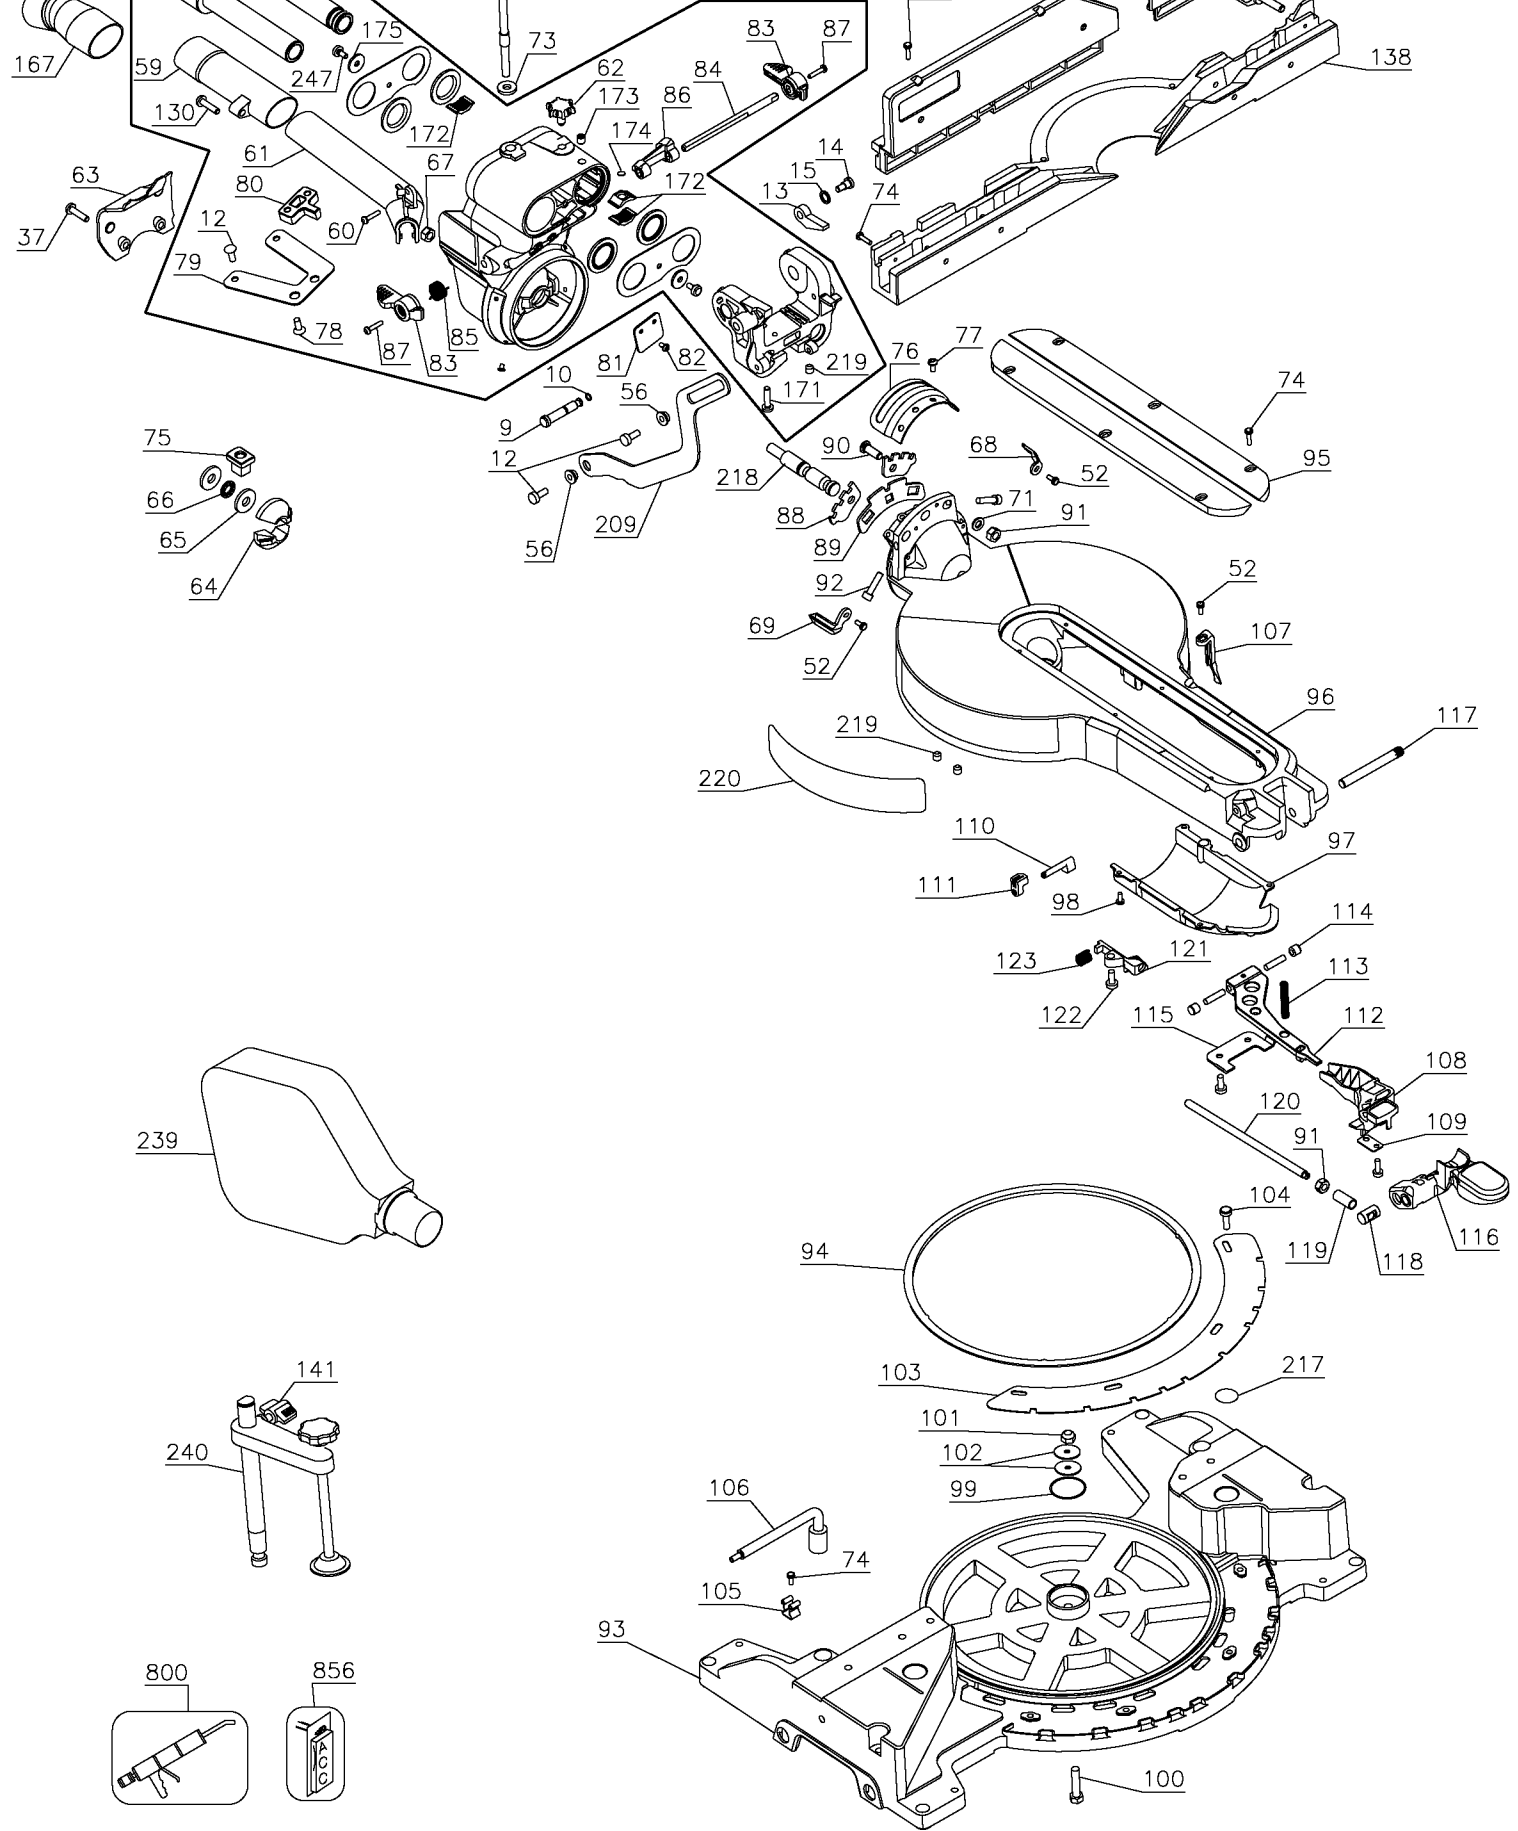

Parts List for DW718 Type 3

Item Number	Part Number	Description	Qty Required
1	618175-00SV	ARM ASSEMBLY	1
2	618193-00	BELT COVER	1
3	330045-14	SCREW,M5 X 16MM	9
4	146751-00	SHAFT,PIVOT	1
5	146732-00	SPACER	2
6	N039404	TORSION SPRING	1
7	150075-00	SCREW,SET	2
8	148296-00	WASHER,SPRING	2
9	387130-00	LOCKING PIN	1
10	034158-00	O RING	1
11	618189-00	REAR GUARD	1
12	330045-23	SCREW,TAPTITE	8
13	153603-01	PAWL	1
14	153639-00	SCREW,SHOULDER	1
15	153655-00	WASHER,WAVY	1
16	618197-00	SCREW	1
17	150718-00	NUT,WING	1
18	N026930	COVER	1
19	385915-02	SHOULDER SCREW	4
20	618198-00	SCREW	1
23	145344-01	BOLT	1
24	151962-01	CLAMP,OUTER	1
25	152636-00	ADAPTOR,BLADE	1
26	644999-00	BUSHING,ARBOR	1
28	393702-00SV	SPINDLE & GEAR	1
29	330003-66	BEARING, BALL	1
30	391616-00	NEEDLE BEARING	1

COPYRIGHT© 2005. All Rights Reserved.

Parts list, pricing, and availability subject to change. Please visit www.dewaltservicenet.com for current parts information.