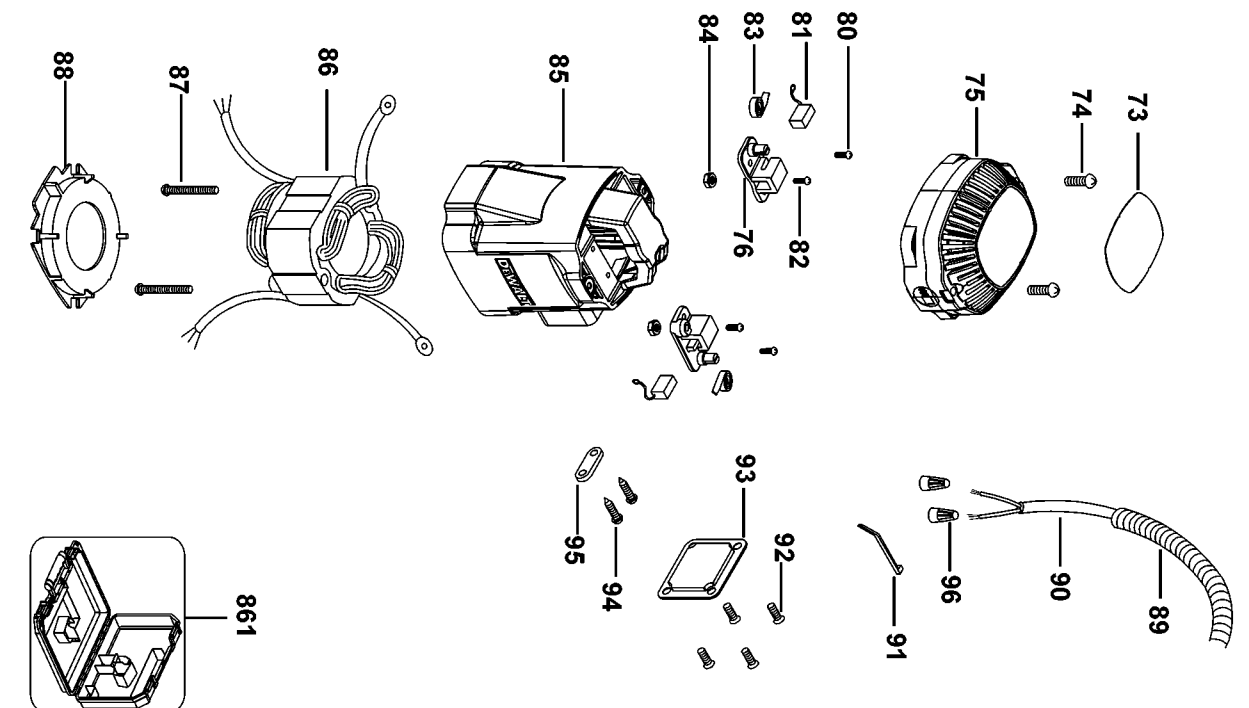

SE

Parts List for DWE1622K Type 1

Item Number	Part Number	Description	Qty Required
10	1004685-00	SPINDLE ASSEMBLY	1
11	1004685-01	RING	1
12	1004685-02	WASHER	1
13	1004685-03	RING	1
14	1004685-04	SEAL	1
15	1004685-05	SPRING	1
16	1004685-06	DETENT	2
17	1004685-07	STEEL BALL	1
18	1004685-08	SCREW	2
19	1004685-09	KEY	1
20	1004685-10	LEAF SPRING	2
21	1004685-11	SPINDLE	1
22	1004685-12	BAND	1
23	1004685-13	DETENT	1
24	1004685-14	SLEEVE	1
25	1004685-15	SPRING	1
26	1004685-16	WASHER	1
27	1004685-17	RING	1
28	1004685-18	RING	1
29	1004685-19	BALL BEARING	1
30	1004685-20	RING	3
34	1004685-31	BEARING	1
35	1004685-21	ARMATURE	1
36	1004685-23	BALL BEARING	4
37	1004685-24	BALL BEARING	1
38	1004685-87	GEARCASE COVER ASSY.	1
39	1004685-86	O-RING	1

COPYRIGHT© 2005. All Rights Reserved.

Parts list, pricing, and availability subject to change. Please visit www.dewaltservicenet.com for current parts information.

Parts List for DWE1622K Type 1

Item Number	Part Number	Description	Qty Required
40	1004685-26	NEEDLE BEARING	1
42	1004685-27	INTERSHAFT ASSY.	1
43	1004685-28	RING	1
44	1004685-29	GEAR	1
46	1004685-30	WOODRUFF KEY	1
48	1004685-32	RING	1
49	1004685-33	GEAR	1
50	1004685-34	SEAL	2
56	1004685-35	SLIDER	1
57	1004685-36	PLATE	1
58	1004685-37	GEAR	1
59	1004685-38	SHAFT ASSEMBLY	1
60	1004685-39	WOODRUFF KEY	1
62	1004685-40	COUPLING	1
63	1004685-41	GEARCASE	1
64	1004685-76	LABEL	1
65	1004685-42	SCREW	2
66	1004685-43	CLIP	3
67	1004685-44	SPRING	1
68	1004685-45	PIN	1
69	1004685-46	SELECTOR	1
70	1004685-47	SPRING	1
71	1004685-48	SCREW	1
72	1004685-49	SCREW	2
73	N176013	BRAND LABEL	1
74	1004685-50	SCREW	2
75	1004685-51	END CAP	1