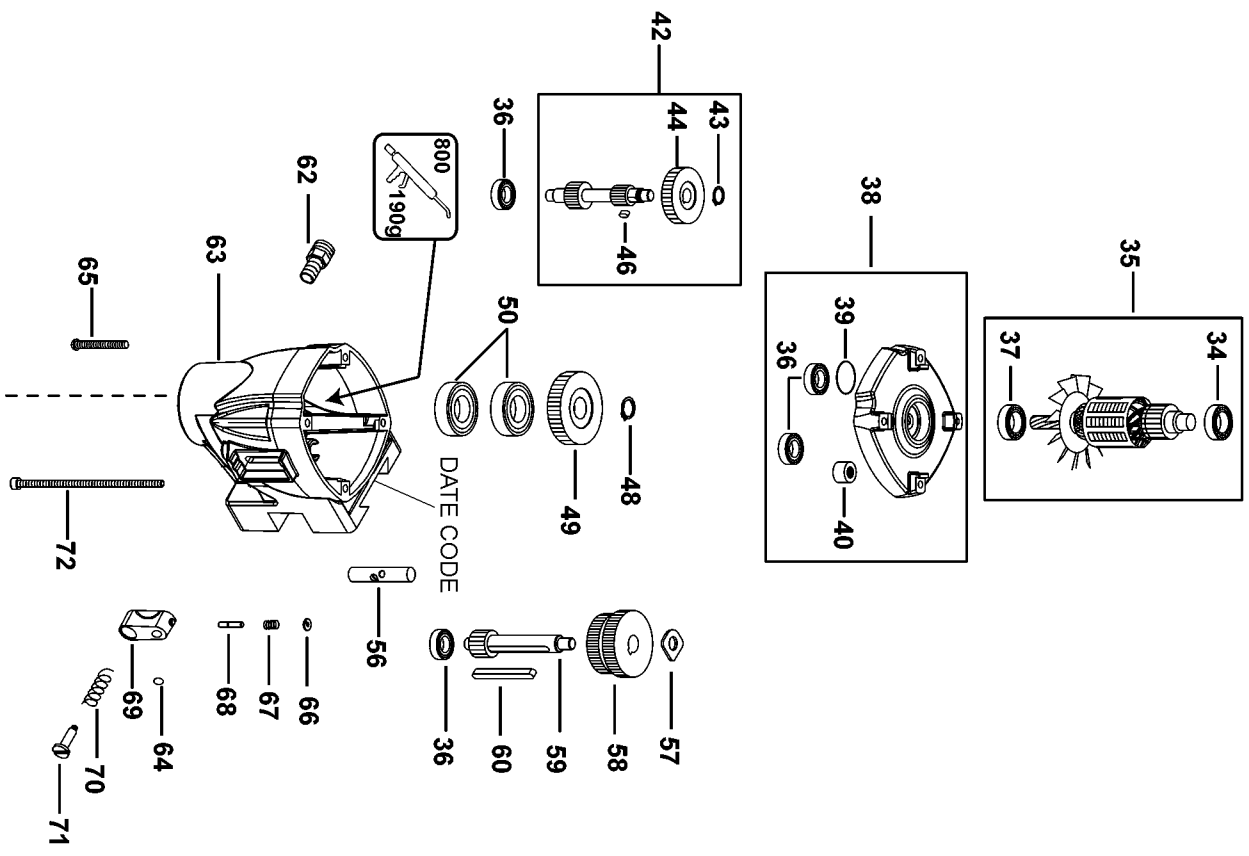

SE

Parts List for DWE1622K Type 1

Item Number	Part Number	Description	Qty Required
10	1004685-00	SPINDLE ASSEMBLY	1
11	1004685-01	RING	1
12	1004685-02	WASHER	1
13	1004685-03	RING	1
14	1004685-04	SEAL	1
15	1004685-05	SPRING	1
16	1004685-06	DETENT	2
17	1004685-07	STEEL BALL	1
18	1004685-08	SCREW	2
19	1004685-09	KEY	1
20	1004685-10	LEAF SPRING	2
21	1004685-11	SPINDLE	1
22	1004685-12	BAND	1
23	1004685-13	DETENT	1
24	1004685-14	SLEEVE	1
25	1004685-15	SPRING	1
26	1004685-16	WASHER	1
27	1004685-17	RING	1
28	1004685-18	RING	1
29	1004685-19	BALL BEARING	1
30	1004685-20	RING	3
34	1004685-31	BEARING	1
35	1004685-21	ARMATURE	1
36	1004685-23	BALL BEARING	4
37	1004685-24	BALL BEARING	1
38	1004685-87	GEARCASE COVER ASSY.	1
39	1004685-86	O-RING	1

COPYRIGHT© 2005. All Rights Reserved.

Parts list, pricing, and availability subject to change. Please visit www.dewaltservicenet.com for current parts information.

Parts List for DWE1622K Type 1

Item Number	Part Number	Description	Qty Required
40	1004685-26	NEEDLE BEARING	1
42	1004685-27	INTERSHAFT ASSY.	1
43	1004685-28	RING	1
44	1004685-29	GEAR	1
46	1004685-30	WOODRUFF KEY	1
48	1004685-32	RING	1
49	1004685-33	GEAR	1
50	1004685-34	SEAL	2
56	1004685-35	SLIDER	1
57	1004685-36	PLATE	1
58	1004685-37	GEAR	1
59	1004685-38	SHAFT ASSEMBLY	1
60	1004685-39	WOODRUFF KEY	1
62	1004685-40	COUPLING	1
63	1004685-41	GEARCASE	1
64	1004685-76	LABEL	1
65	1004685-42	SCREW	2
66	1004685-43	CLIP	3
67	1004685-44	SPRING	1
68	1004685-45	PIN	1
69	1004685-46	SELECTOR	1
70	1004685-47	SPRING	1
71	1004685-48	SCREW	1
72	1004685-49	SCREW	2
73	N176013	BRAND LABEL	1
74	1004685-50	SCREW	2
75	1004685-51	END CAP	1