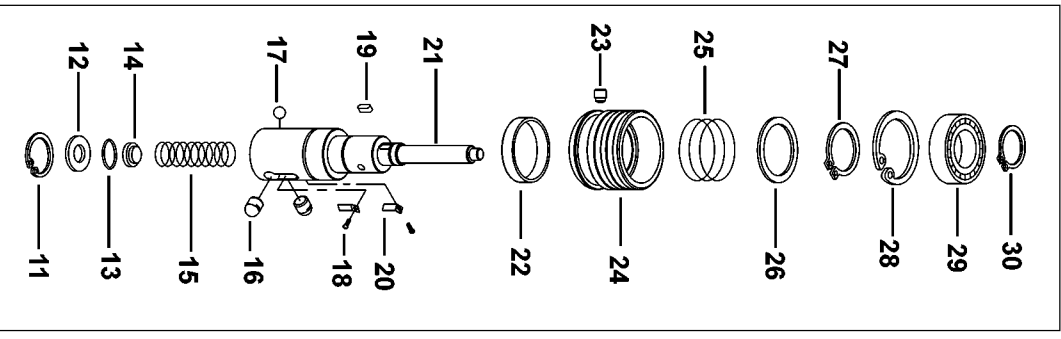

SE

Parts List for DWE1622K Type 1

Item Number	Part Number	Description	Qty Required
10	1004685-00	SPINDLE ASSEMBLY	1
11	1004685-01	RING	1
12	1004685-02	WASHER	1
13	1004685-03	RING	1
14	1004685-04	SEAL	1
15	1004685-05	SPRING	1
16	1004685-06	DETENT	2
17	1004685-07	STEEL BALL	1
18	1004685-08	SCREW	2
19	1004685-09	KEY	1
20	1004685-10	LEAF SPRING	2
21	1004685-11	SPINDLE	1
22	1004685-12	BAND	1
23	1004685-13	DETENT	1
24	1004685-14	SLEEVE	1
25	1004685-15	SPRING	1
26	1004685-16	WASHER	1
27	1004685-17	RING	1
28	1004685-18	RING	1
29	1004685-19	BALL BEARING	1
30	1004685-20	RING	3
34	1004685-31	BEARING	1
35	1004685-21	ARMATURE	1
36	1004685-23	BALL BEARING	4
37	1004685-24	BALL BEARING	1
38	1004685-87	GEARCASE COVER ASSY.	1
39	1004685-86	O-RING	1

COPYRIGHT© 2005. All Rights Reserved.

Parts list, pricing, and availability subject to change. Please visit www.dewaltservicenet.com for current parts information.

Parts List for DWE1622K Type 1

Item Number	Part Number	Description	Qty Required
40	1004685-26	NEEDLE BEARING	1
42	1004685-27	INTERSHAFT ASSY.	1
43	1004685-28	RING	1
44	1004685-29	GEAR	1
46	1004685-30	WOODRUFF KEY	1
48	1004685-32	RING	1
49	1004685-33	GEAR	1
50	1004685-34	SEAL	2
56	1004685-35	SLIDER	1
57	1004685-36	PLATE	1
58	1004685-37	GEAR	1
59	1004685-38	SHAFT ASSEMBLY	1
60	1004685-39	WOODRUFF KEY	1
62	1004685-40	COUPLING	1
63	1004685-41	GEARCASE	1
64	1004685-76	LABEL	1
65	1004685-42	SCREW	2
66	1004685-43	CLIP	3
67	1004685-44	SPRING	1
68	1004685-45	PIN	1
69	1004685-46	SELECTOR	1
70	1004685-47	SPRING	1
71	1004685-48	SCREW	1
72	1004685-49	SCREW	2
73	N176013	BRAND LABEL	1
74	1004685-50	SCREW	2
75	1004685-51	END CAP	1