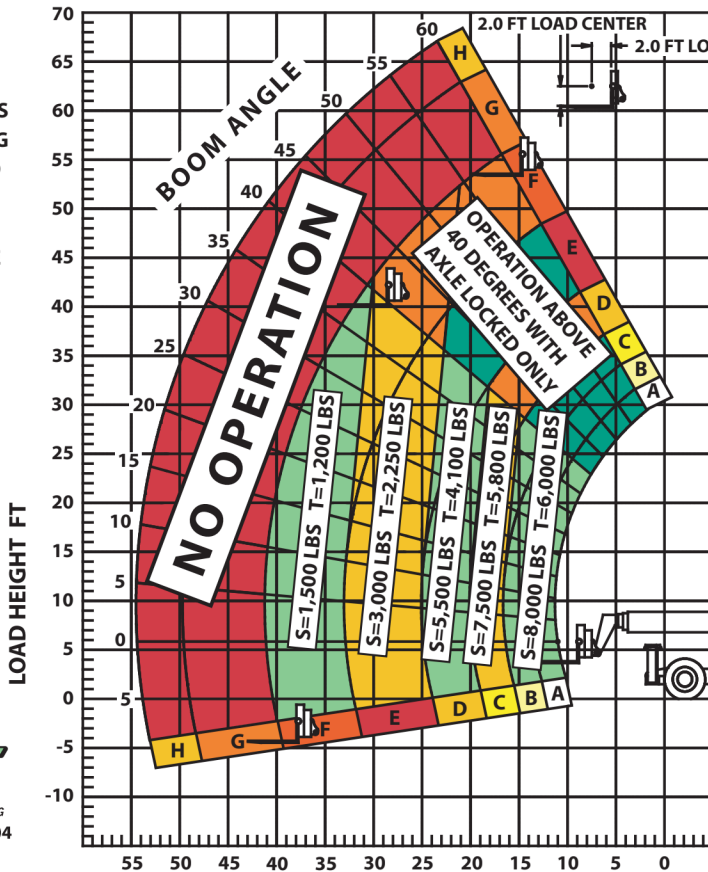

XR1267 LOAD CHART OUTRIGGERS UP - SWING CARRIAGE

'S' RATING FOR FORKS STRAIGHT. 'T' RATING FOR FORKS ROTATED FROM STRAIGHT. FORKS MUST BE STRAIGHT WHEN THE BOOM IS ABOVE 60 DEGREES.

4,000 LBS AT 24 IN MIN CAPACITY FORK (8,000 LBS PAIR).

LOAD RATINGS SHOWN ARE FOR VEHICLES EQUIPPED WITH FOAM FILLED TIRES ONLY.

NO OPERATION ABOVE 40 DEGREES BOOM ANGLE WITH REAR AXLE UNLOCKED.

702-636-2969 • 800-497-1704

P/N 17051-001