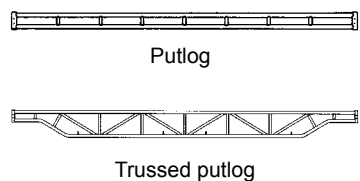

PUTLOGS

Part Number	Description	Weight	Part Number	Description	Weight
0036-178	8' Putlog	24	0036-602	18' Putlog - trussed	79
0036-180	10' putlog	30	0036-603	20' Putlog - trussed	92
0036-182	12' Putlog	36	0036-604	22' Putlog - trussed	101
0036-600	14' Putlog - trussed	47	0036-605	24' Putlog - trussed	111
0036-601	16' Putlog - trussed	70	0036-606	26' Putlog - trussed	118

Other putlog sizes available. Contact factory.