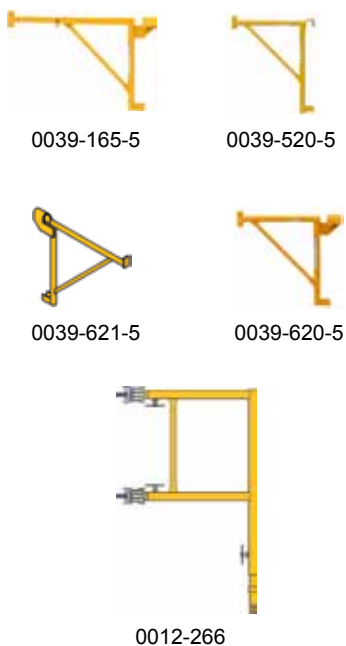

## SIDE AND END BRACKETS - specify tube size

Part Number	Description	Capacity	Weight
<b>SIDE BRACKETS</b>			
0039-620-__	20" Saddle hanger with tube end	500 lb	9
0039-624-__	24" Saddle hanger with tube end	500 lb	10
0039-630-__	30" Saddle hanger with tube end	500 lb	13
0039-165-__	20" - 30" Adjustable saddle hanger with tube end	500 lb	14
0039-124	12" Saddle hanger with plate end	500 lb	6
0039-621	21" Saddle hanger with plate end	500 lb	9
0039-720-__	20" Angle iron hanger - side hang-on with tube end	500 lb	9
0039-724-__	24" Angle iron hanger - side hang-on with tube end	500 lb	11.5
0039-730-__	30" Angle iron hanger - side hang-on with tube end	500 lb	13
0039-171-__	20" - 30" Adjustable angle iron hanger with tube end	500 lb	14
<b>END BRACKETS</b>			
0039-520-__	20" End and side hang-on with tube end	500 lb	10.5
0039-524-__	24" End and side hang-on with tube end	500 lb	13
0039-530-__	30" End and side hang-on with tube end	500 lb	14
<b>END GUARD RAIL FOR SIDE BRACKET</b>			
0012-266	End guard rail for 20" to 30" side bracket		19

## HOIST ARM - WELL WHEEL - TIE BRACE

Part Number	Description	Weight
0041-028	Swivel head hoist arm	29
0082-0103	10" Well wheel	9.3
0063-0344	Scaffold tie brace	11

## PUTLOGS

Part Number	Description	Weight	Part Number	Description	Weight
0036-178	8' Putlog	24	0036-602	18' Putlog - trussed	79
0036-180	10' putlog	30	0036-603	20' Putlog - trussed	92
0036-182	12' Putlog	36	0036-604	22' Putlog - trussed	101
0036-600	14' Putlog - trussed	47	0036-605	24' Putlog - trussed	111
0036-601	16' Putlog - trussed	70	0036-606	26' Putlog - trussed	118