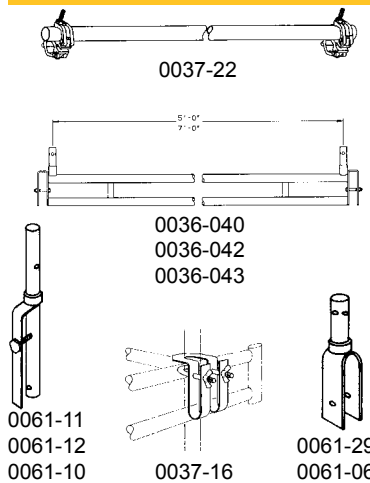

PUTLOG ACCESSORIES

Part Number	Description	Weight
0037-16	Putlog angle hanger	3.5
0061-11	Offset insert saddle (tube size 5)	3
0061-12	Offset insert saddle (tube size 6)	3
0061-10	Offset insert saddle (tube size 7)	3
0061-29	Insert saddle (tube size 5)	3
0061-06	Insert saddle (tube size 6)	3
0061-23	Insert saddle (tube size 7)	3
0037-22	Putlog support 8' long with clamps	20
0036-040	Putlog spreader - 5' frame sp (tube size 6)	24
0036-042	Putlog spreader - 5' frame sp (tube size 5)	14
0036-043	Putlog spreader - 7' frame sp (tube size 5)	24

Other putlog accessories available. Contract factory.