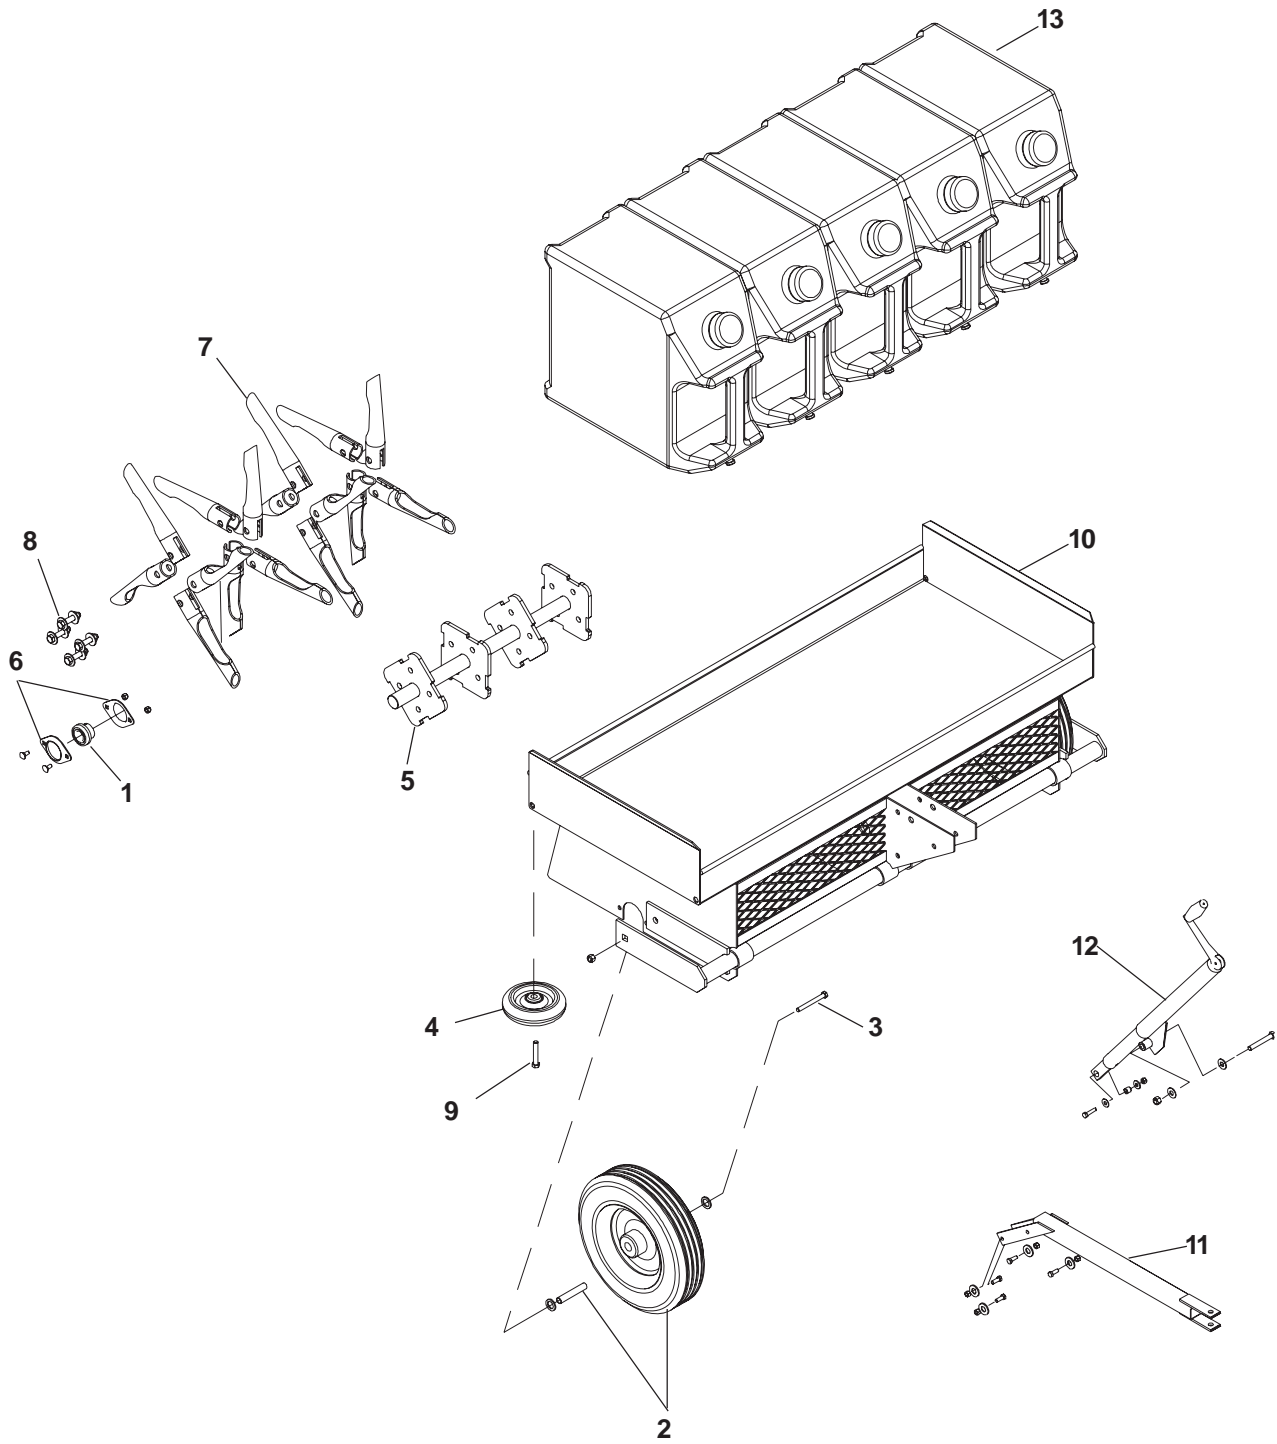

Click Here To View
Item at

www.GapPower.com

*Sales • Rentals
Parts & Service*

TA10 (36")

TA10 (36")

ITEM	PART NO.	QTY.	DESCRIPTION
1	0317	4	BEARING W/COLLAR
2	7562	2	WHEEL, 12" X 3" W/ROLLER BEARING
3	7566	2	BOLT KIT FOR 12" WHEELS
4	7563	2	TILT WHEEL
5	7575	2	ROTOR
6	5786	4	STAMPING KIT, FOR 1" BEARING
7	7571	2	TINE SET (16 PER ROTOR)
8	7574	2	FASTENER KIT, CORING TINE SET
9	101572	2	SCREW, 1/2-13 X 3
10	7550	1	CHASSIS WELDMENT
11	7552	1	TOW BAR W/ BOLT KIT
12	7553	1	JACK W/ BOLT KIT
	7555	1	DECAL KIT (NOT SHOWN)
13	7510	1	WATER TANKS (SET OF 5)