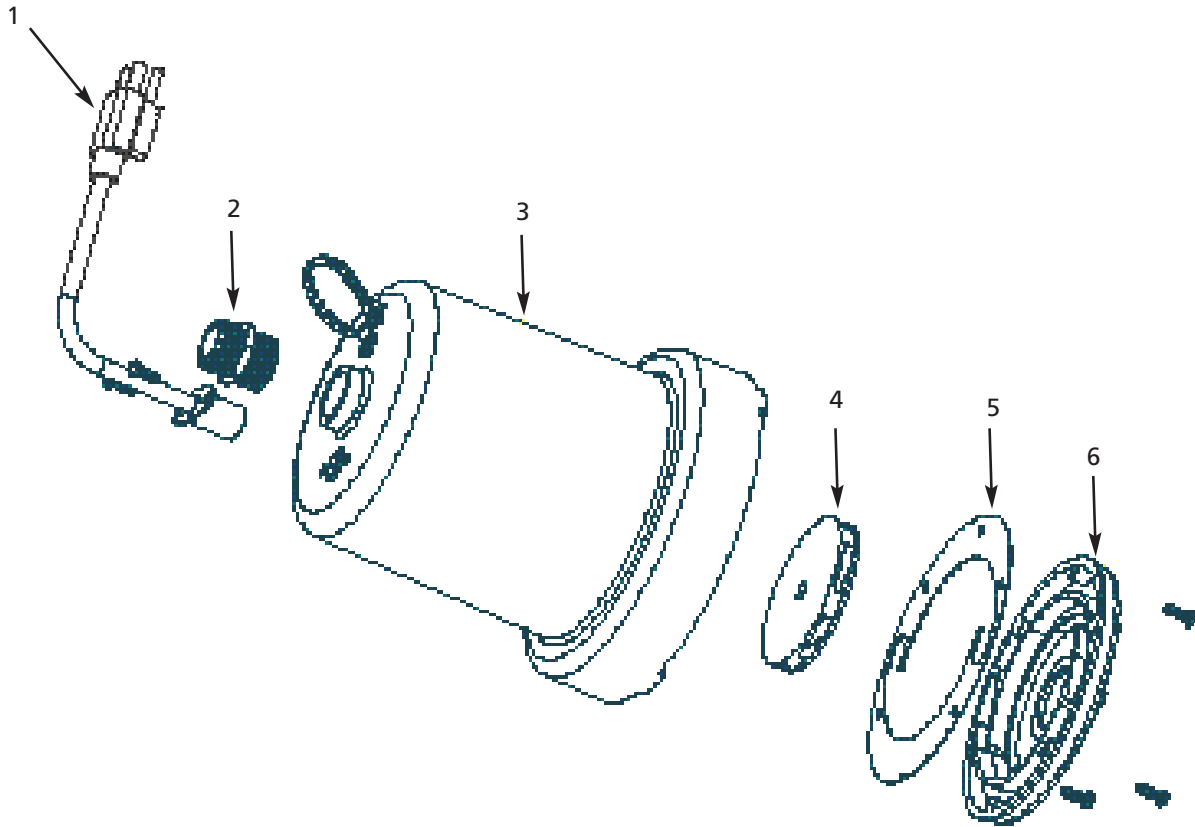

Wayne Water Systems  
 100 Production Drive  
 Harrison, OH 45030 U.S.A.

Ref. No.	Description	TSC130/250	TSC160	Qty.
1	Power cord	31006-002	31006-002	1
2	Discharge fitting	15875	15875-002	1
3	Outer housing with o-ring	28053-001	28053-001	1
		19023-001	19023-001	1
4	Impeller	23097	23097	1
5	Volute gasket	23122	23122	1
6	Volute cover with screen	28056-001	28056-002	1