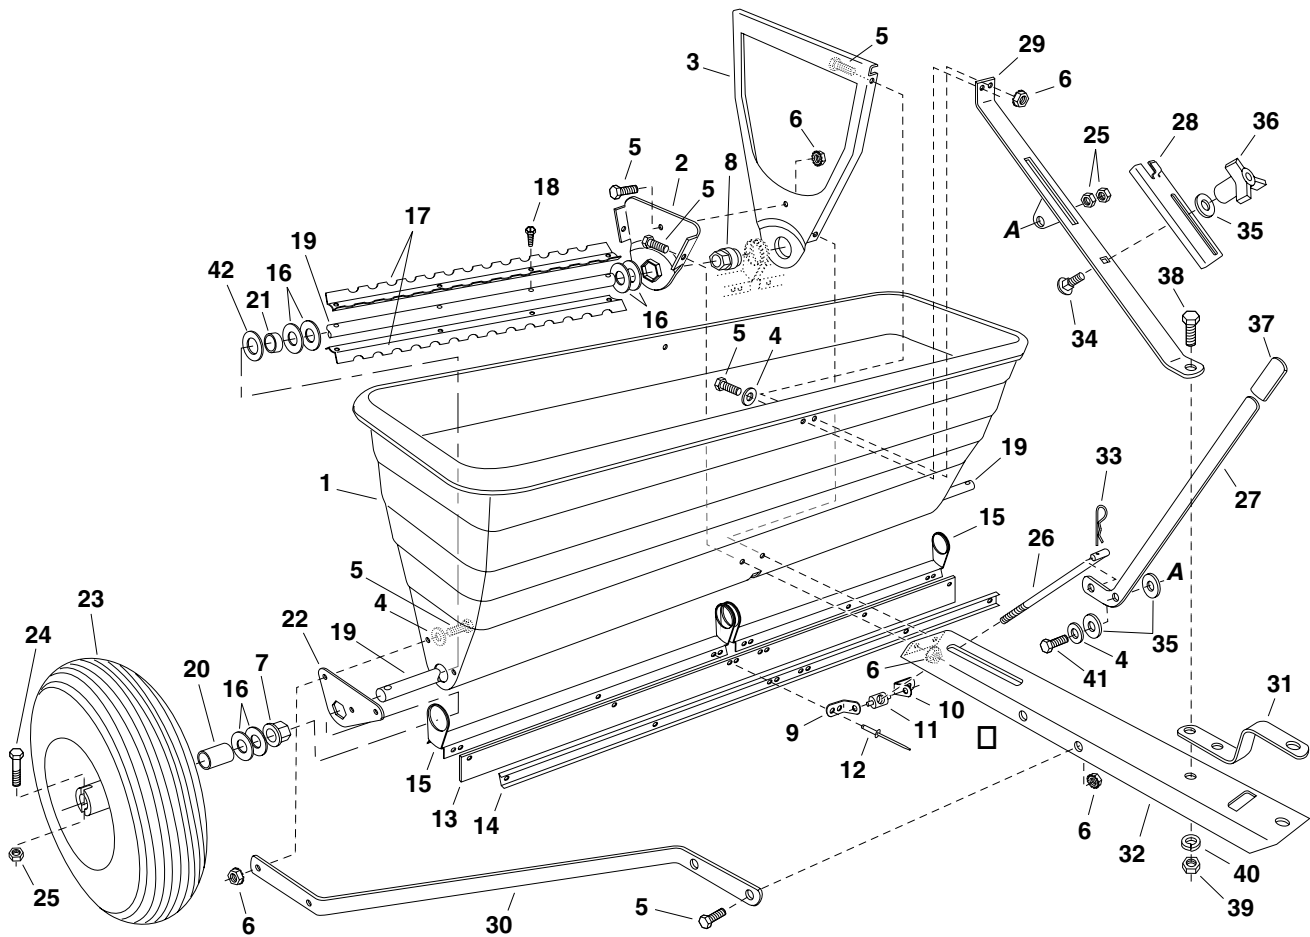

REPAIR PARTS FOR 175 LB. DROP SPREADER MODEL 45-0288

REF. NO.	PART NO.	QTY.	DESCRIPTION	REF. NO.	PART NO.	QTY.	DESCRIPTION
1	47451	1	Hopper	22	24534	2	Plate, Bearing
2	24536	1	Hopper Center Plate (Small)	23	44457	2	Wheel
3	24535	1	Hopper Center Plate (Large)	24	1509-69	2	Bolt, Hex 1/4-20 x 1-3/4" Lg.
4	43088	9	Washer, 1/4"	25	43013	4	Nut, Hex Lock 1/4-20 Thd.
5	43866	18	Bolt, Hex 1/4-20 x 5/8"	26	47457	1	Rod, Flow Control
6	46978	18	Nut, Hex (SIMS) 1/4-20 Thd.	27	24541	1	Arm, Flow Control
7	741-0245	2	Bearing, Flange	28	24542	1	Gauge, Flow Control
8	47484	1	Bearing, Hex Flange	29	63850	1	Brace Assembly, Hopper
9	24538	1	Bracket, Feed Plate (RH)	30	24532	2	Brace, Tongue
10	24539	1	Bracket, Feed Plate (LH)	31	23014	1	Hitch Bracket
11	47507	1	Ferrule	32	24531	1	Tongue
12	728-3001	8	Pop Rivet	33	47037	1	Pin, Hair Cotter 5/64"
13	47459	1	Skirt, 48"	34	44950	1	Bolt, Carriage 1/4-20 x 3/4" Lg.
14	47508	1	Retainer, Skirt	35	1543-69	3	Washer, Nylon
15	24537	2	Flow Plate	36	43849	1	Knob, Plastic 1/4-20 Thd.
16	43009	12	Washer	37	43848	1	Grip, Plastic
17	47259	4	Agitator Blade	38	43001	1	Bolt, Hex 3/8-16 x 1" Lg.
18	47476	16	Screw, #8-32 x 3/8" Lg.	39	43082	1	Nut, Hex Lock 3/8-16 Thd.
19	24540	2	Axle	40	43003	1	Lock Washer, 3/8"
20	46497	2	Spacer, Tube 1" OD x 1.2" Lg.	41	1509-90	1	Bolt, Hex 1/4-20 x 1-1/4" Lg.
21	47458	2	Spacer, 1.25" OD x .330" Lg.	42	43601	2	Washer, 1" ID x .06" Thick
					47462	1	Owners Manual