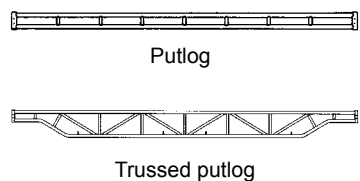

Click Here To View
Item at

www.GapPower.com

*Sales • Rentals
Parts & Service*

Brackets / Hoist Arm / Outrigger / Putlogs

SIDE AND END BRACKETS - specify tube size

Part Number	Description	Capacity	Weight
SIDE BRACKETS			
0039-620-__	20" Saddle hanger with tube end	500 lb	9
0039-624-__	24" Saddle hanger with tube end	500 lb	10
0039-630-__	30" Saddle hanger with tube end	500 lb	13
0039-165-__	20" - 30" Adjustable saddle hanger with tube end	500 lb	14
0039-124	12" Saddle hanger with plate end	500 lb	6
0039-621	21" Saddle hanger with plate end	500 lb	9
0039-720-__	20" Angle iron hanger - side hang-on with tube end	500 lb	9
0039-724-__	24" Angle iron hanger - side hang-on with tube end	500 lb	11.5
0039-730-__	30" Angle iron hanger - side hang-on with tube end	500 lb	13
0039-171-__	20" - 30" Adjustable angle iron hanger with tube end	500 lb	14
END BRACKETS			
0039-520-__	20" End and side hang-on with tube end	500 lb	10.5
0039-524-__	24" End and side hang-on with tube end	500 lb	13
0039-530-__	30" End and side hang-on with tube end	500 lb	14
END GUARD RAIL FOR SIDE BRACKET			
0012-266	End guard rail for 20" to 30" side bracket		19

HOIST ARM - WELL WHEEL - TIE BRACE

Part Number	Description	Weight
0041-028	Swivel head hoist arm	29
0082-0103	10" Well wheel	9.3
0063-0344	Scaffold tie brace	11

PUTLOGS

Part Number	Description	Weight	Part Number	Description	Weight
0036-178	8' Putlog	24	0036-602	18' Putlog - trussed	79
0036-180	10' putlog	30	0036-603	20' Putlog - trussed	92
0036-182	12' Putlog	36	0036-604	22' Putlog - trussed	101
0036-600	14' Putlog - trussed	47	0036-605	24' Putlog - trussed	111
0036-601	16' Putlog - trussed	70	0036-606	26' Putlog - trussed	118