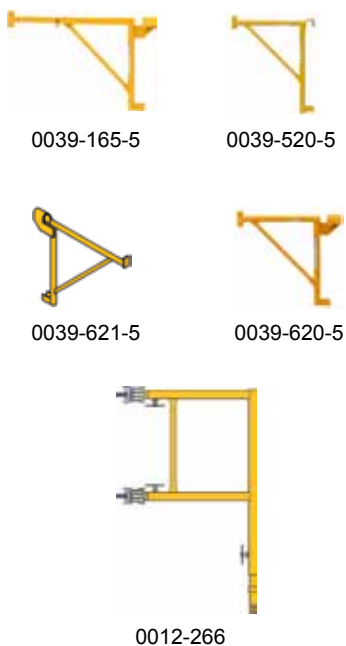

Click Here To View
Item at

www.GapPower.com

*Sales • Rentals
Parts & Service*

Brackets / Hoist Arm / Outrigger / Putlogs

SIDE AND END BRACKETS - specify tube size

Part Number	Description	Capacity	Weight
SIDE BRACKETS			
0039-620-__	20" Saddle hanger with tube end	500 lb	9
0039-624-__	24" Saddle hanger with tube end	500 lb	10
0039-630-__	30" Saddle hanger with tube end	500 lb	13
0039-165-__	20" - 30" Adjustable saddle hanger with tube end	500 lb	14
0039-124	12" Saddle hanger with plate end	500 lb	6
0039-621	21" Saddle hanger with plate end	500 lb	9
0039-720-__	20" Angle iron hanger - side hang-on with tube end	500 lb	9
0039-724-__	24" Angle iron hanger - side hang-on with tube end	500 lb	11.5
0039-730-__	30" Angle iron hanger - side hang-on with tube end	500 lb	13
0039-171-__	20" - 30" Adjustable angle iron hanger with tube end	500 lb	14
END BRACKETS			
0039-520-__	20" End and side hang-on with tube end	500 lb	10.5
0039-524-__	24" End and side hang-on with tube end	500 lb	13
0039-530-__	30" End and side hang-on with tube end	500 lb	14
END GUARD RAIL FOR SIDE BRACKET			
0012-266	End guard rail for 20" to 30" side bracket		19

HOIST ARM - WELL WHEEL - TIE BRACE

Part Number	Description	Weight
0041-028	Swivel head hoist arm	29
0082-0103	10" Well wheel	9.3
0063-0344	Scaffold tie brace	11

PUTLOGS

Part Number	Description	Weight	Part Number	Description	Weight
0036-178	8' Putlog	24	0036-602	18' Putlog - trussed	79
0036-180	10' putlog	30	0036-603	20' Putlog - trussed	92
0036-182	12' Putlog	36	0036-604	22' Putlog - trussed	101
0036-600	14' Putlog - trussed	47	0036-605	24' Putlog - trussed	111
0036-601	16' Putlog - trussed	70	0036-606	26' Putlog - trussed	118