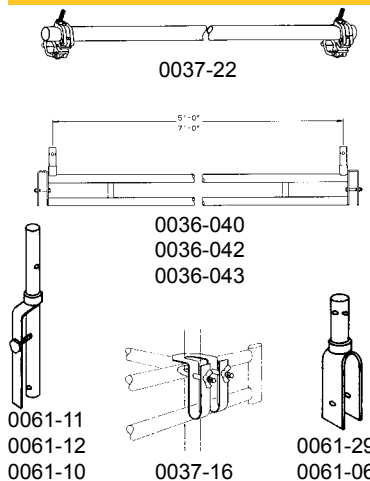

PUTLOG ACCESSORIES

Part Number	Description	Weight
0037-16	Putlog angle hanger	3.5
0061-11	Offset insert saddle (tube size 5)	3
0061-12	Offset insert saddle (tube size 6)	3
0061-10	Offset insert saddle (tube size 7)	3
0061-29	Insert saddle (tube size 5)	3
0061-06	Insert saddle (tube size 6)	3
0061-23	Insert saddle (tube size 7)	3
0037-22	Putlog support 8' long with clamps	20
0036-040	Putlog spreader - 5' frame sp (tube size 6)	24
0036-042	Putlog spreader - 5' frame sp (tube size 5)	14
0036-043	Putlog spreader - 7' frame sp (tube size 5)	24

Other putlog accessories available. Contract factory.