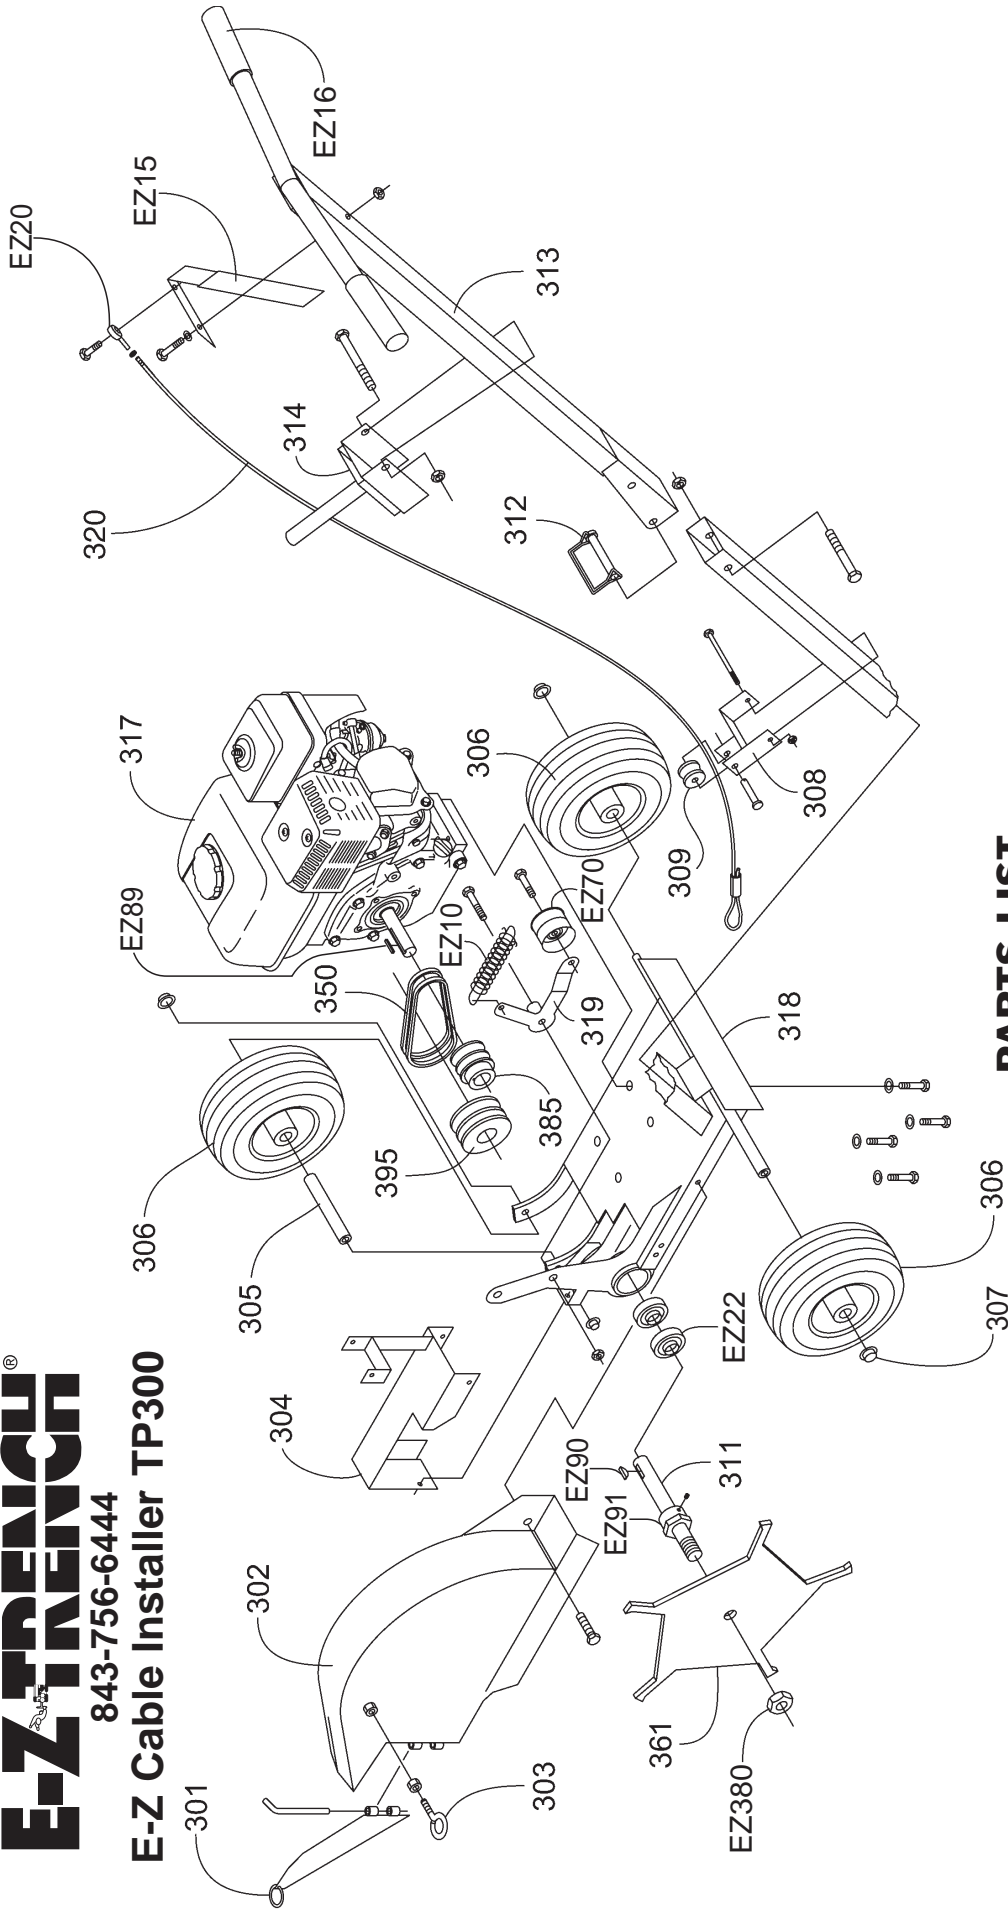

Click Here To View
Item at

www.GapPower.com

*Sales • Rentals
Parts & Service*

E-Z FRENCH®

843-756-6444

E-Z Cable Installer TP300

PARTS LIST

PART #	DESCRIPTION	PART #	DESCRIPTION	PART #	DESCRIPTION
EZ10	TENSION SPRING	301	CABLE GUIDE	313	HANDLEBAR
EZ15	BELT ENGAGEMENT LEVER	302	HOOD	314	WIRE/REEL HOLDER
EZ16	HANDLEBAR GRIPS	303	WIRE GUIDE	317	ENGINE (Honda or Briggs)
EZ20	CABLE CLEVIS	304	STABILIZER BRACKET	318	FRAME
EZ22	SEALED BEARING	305	FRONT AXLE	319	BELT TENSION ARM
EZ70	IDLER PULLEY	306	PNEUMATIC TIRE	320	CABLE
EZ89	ENGINE KEY	307	PUSH CAP	350	BELTS
EZ90	HALF MOON KEY	308	QUICK BELT TENSION ADJ.	361	ROUND BLADE
EZ91	LOCK COLLAR	309	NYLON PULLEY	385	ENGINE PULLEY
EZ380	3/4" NUT	311	OUTPUT SHAFT	395	DRIVE PULLEY
		312	HANDLE LOCK PIN		