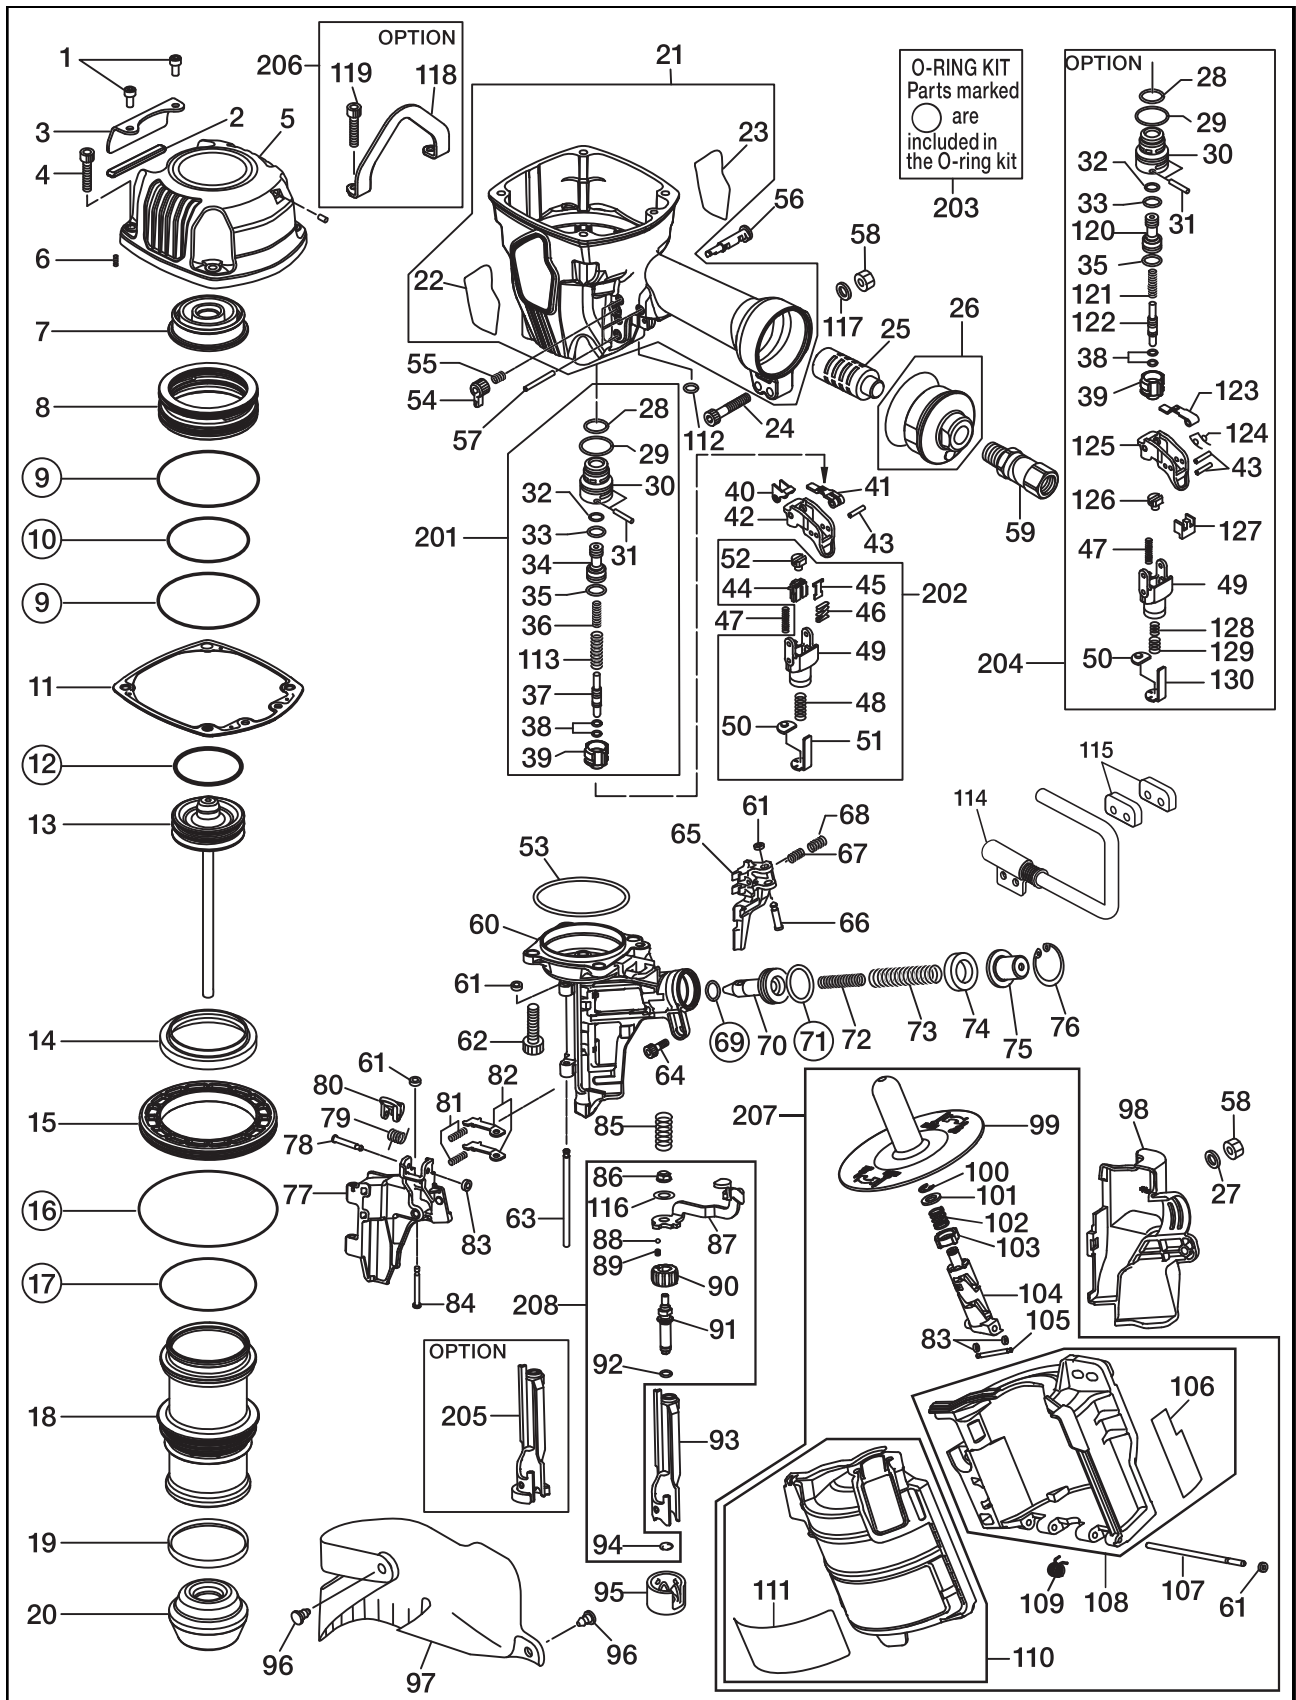

CN890F2

EXPLODED VIEW
AND SPARE PARTS LIST

SCHEMA ECLATE ET LISTE DES
PIECES DE RECHANGE

DESPIECE DE LA MAQUINA Y LISTA
DE RECAMBIOS

Tool Model	Part NO	Part Code	Description
CN890F2	1	KN12666	SCREW 5X12
CN890F2	2	KN12187	EXHAUST FILTER
CN890F2	3	KN12194	EXHAUST COVER
CN890F2	4	KN12669	SCREW 6X28
CN890F2	5	KN70148	CYLINDER CAP UNIT
CN890F2	6	KK24182	COMPRESSION SPRING 4182
CN890F2	7	CN38169	PISTON STOP
CN890F2	8	CN38166	HEAD VALVE PISTON
CN890F2	9	KN12650	O-RING AS568-150
CN890F2	10	KN12645	O-RING AS568-142
CN890F2	11	KN70142	CYLINDER CAP SEAL UNIT
CN890F2	12	KN12613	O-RING 4.5X48.8
CN890F2	13	CN70462	MAIN PISTON UNIT
CN890F2	14	KN12189	CYLINDER SEAL
CN890F2	15	KN12190	CYLINDER RING
CN890F2	16	KN12649	O-RING 1AG100
CN890F2	17	KN12648	O-RING 1AG70
CN890F2	18	KN12583	CYLINDER
CN890F2	19	KN12614	CHECK PAWL
CN890F2	20	KN12601	BUMPER
CN890F2	21	CN81283	FRAME ASSY
CN890F2	22	KN12205	NAME LABEL A
CN890F2	23	KN12206	NAME LABEL B
CN890F2	24	BB40846	SCREW 5X50
CN890F2	25	CN35685	END CAP FILTER SA-10
CN890F2	26	KN81039	END CAP ASSY
CN890F2	27	EE31121	WASHER 1-5 (BLACK)
CN890F2	28	KN12643	O-RING 1AP12
CN890F2	29	KN12644	O-RING 1AP20
CN890F2	30	CN33909	TRIGGER VALVE HOUSING
CN890F2	31	KN12660	STRAIGHT PIN 2660
CN890F2	32	KN12642	O-RING 1AP6
CN890F2	33	HH11209	O-RING 1BP7 N10028
CN890F2	34	CN31589	PILOT VALVE
CN890F2	35	KN12641	O-RING 1AP9
CN890F2	36	KN12654	COMPRESSION SPRING 2654
CN890F2	37	KN12658	TRIGGER VALVE STEM
CN890F2	38	KN12647	O-RING 1B 1.4X2.5
CN890F2	39	CN33910	TRIGGER VALVE CAP
CN890F2	40	KN12635	CONTCT LEVER B
CN890F2	41	KN12630	CONTCT LEVER A
CN890F2	42	KN12401	TRIGGER
CN890F2	43	FF22402	SPRING PIN 3X16 (LIGHT LOAD)
CN890F2	44	HS10145	SWITCH LEVER A
CN890F2	45	KN12620	SWITCH LEVER B
CN890F2	46	CN38099	SWITCH SPRING
CN890F2	47	KK23129	COMPRESSION SPRING 3129
CN890F2	48	KK23653	COMP. SPRING 3653
CN890F2	49	HS10148	ARM GUIDE
CN890F2	50	HN10357	CONTACT BUMPER
CN890F2	51	CN38104	CONTACT ARM A
CN890F2	52	CN38101	ARM GUIDE PIN