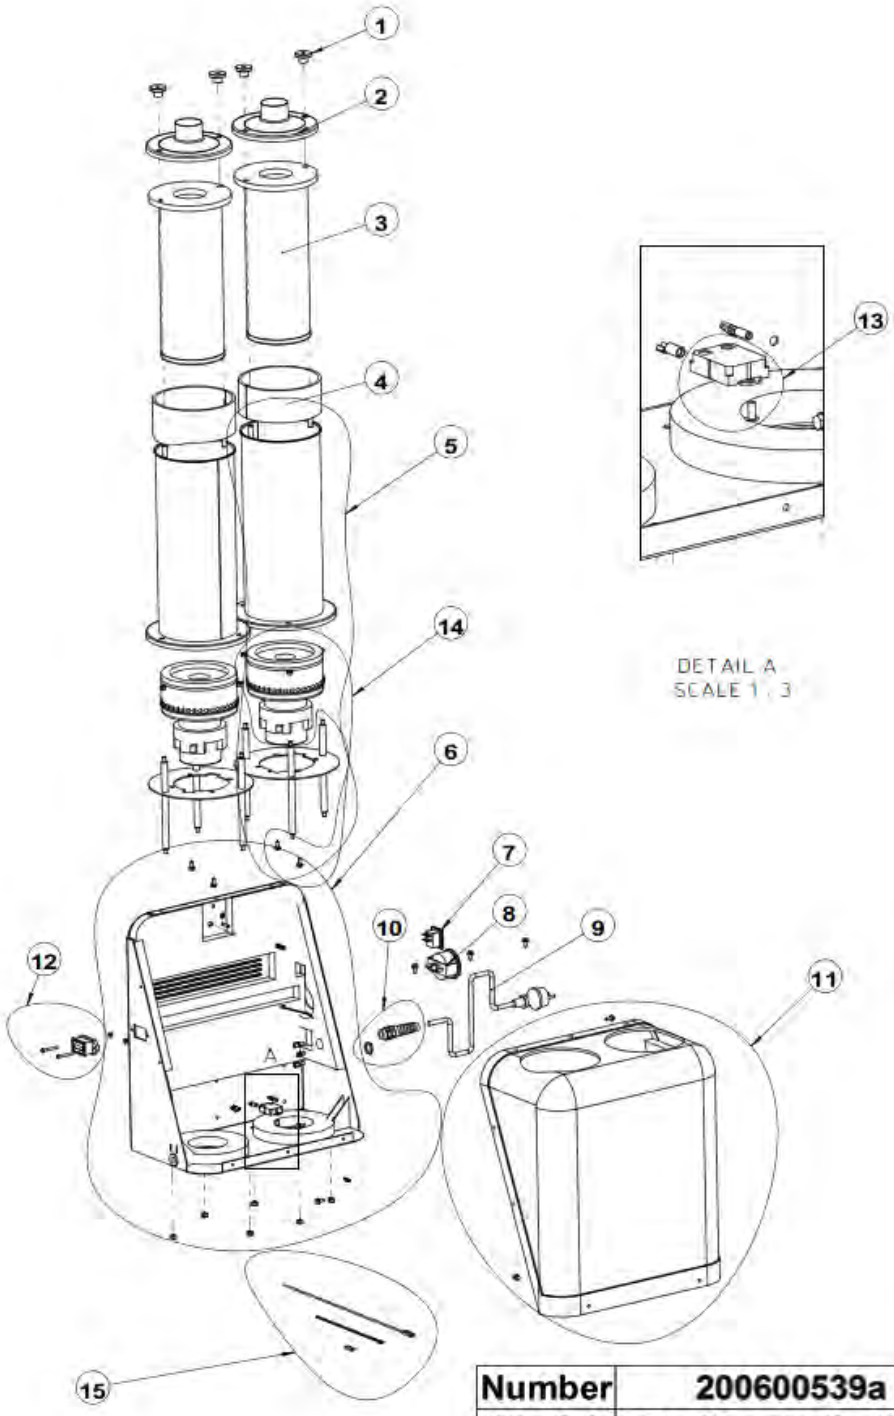

ENGINE PACKAGE 120 V

Number	200600539a
Model	Engine Pack 120V
Rev.	01