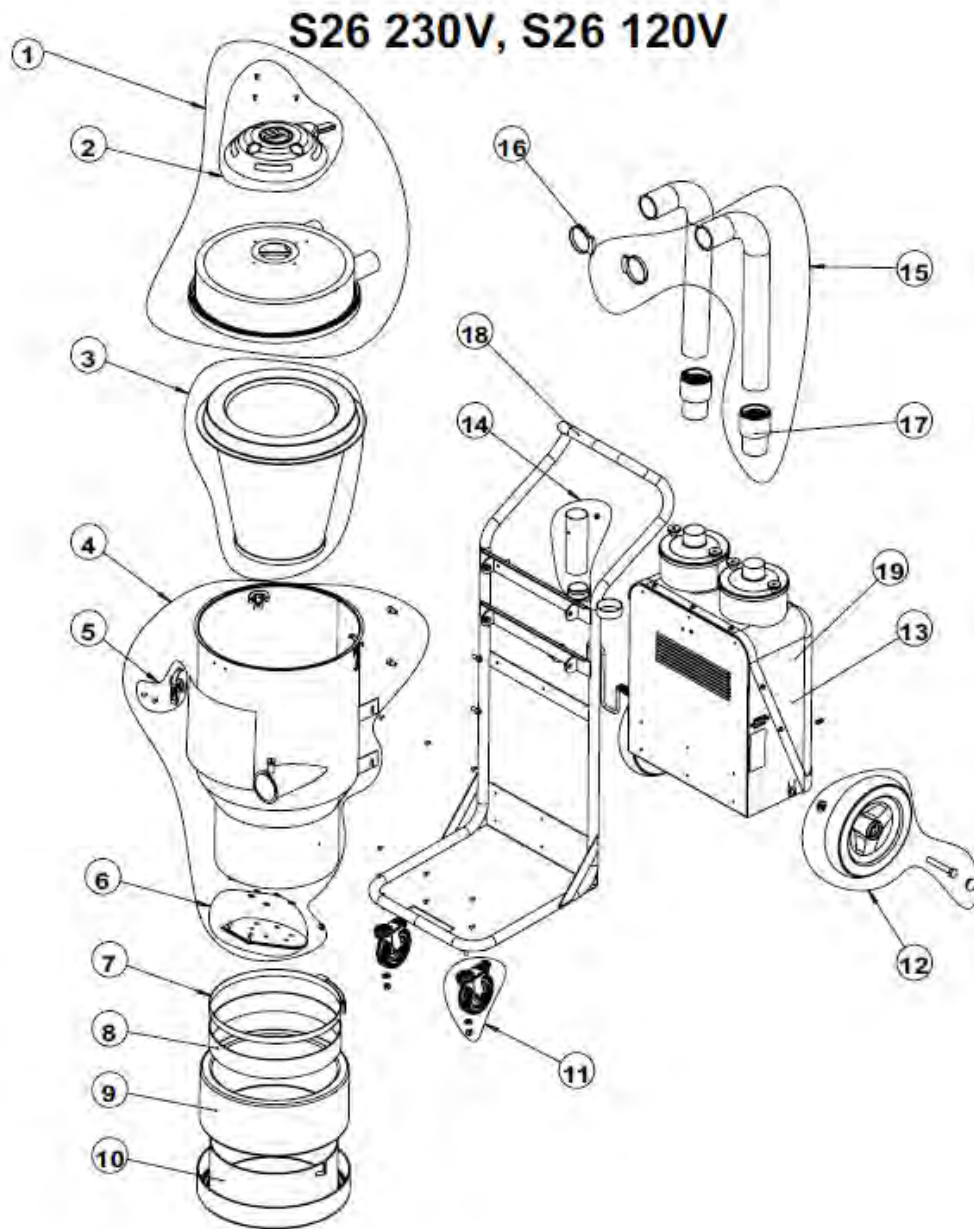

S26 230 V, S26 120V

Number	200900256	200900256a
Model	S26/230v	S26/120v
Rev.	01	01

S26 230 V, S26 120V

POS.	QTY.	NUMBER	DESCRIPTION	
1	1	201000143	TOP COVER ASSEMBLY (ex. S26)	
2	1	201000118	CLEANING UNIT KIT	
3	1	200900050	MAIN FILTER (ex. S26)	
4	1	201000129a	TANK COMPLETE (ex. S26 US)	
5	3	200600799	HOLDER KIT	
6	1	201000116	FLAP KIT	
7	1	1371001	BELT	
8	1	1351145	ANTI-SKID	
9	1	1376013	LONGOPAC bag	
10	1	200600536a	LONGOPAC HOLDER	
11	2	200800152	FRONT WHEEL KIT	
12	2	200800151	REAR WHEEL KIT	
13	1	201000130	ENGINE PACKAGE 230 V	
14	1	201000122	CLIP HOLDER KIT	
15	2	201000123	HOSE KIT (ex. S13)	
16	2	200800158	HOSE CLAMP PLASTIC 60-65 mm	
17	2	1335011	HOSE END	
18	1	201000131	WAGON COMPLETE (ex. S26)	
19	1	201000130a	ENGINE PACKAGE 120 V	

Number	200900256	200900256a
Model	S26/230V	S26/120V
Rev.	01	01

ENGINE PACKAGE 230 V

DETAIL A
SCALE 1:3

Number	200600539
Model	Engine Pack 230V
Rev.	01

ENGINE PACKAGE 230 V

Pos.	QTY.	NUMBER	DESCRIPTION
1	4	200700289	LETTER NUT
2	2	200700147	COVER
3	2	200700070	FILTER
4	2	200600080	SEALING
5	2	200600084g	ENGINE TUBE 230V
6	1	201000135	CHASSIS KIT
7	1	10423	SWITCH
8	1	200700413	MANOMETER, KIT
9	1	1361023	CORD SET
10	1	1362123	CABLE FIX (PG11)
11	1	200600805	ENGINE COVER, KIT
12	1	201000133	COUNTER, KIT
13	1	1362165	ELECTRICAL FILTER
14	1	200700410	SOFT START 230V, KIT
15	2	200700385	ENGINE 1200W 230V
16	1	200700397	CABLE KIT 230V

Number	200600539a
Model	Engine Pack 120V
Rev.	01

ACCESSORIES S26 230 V, S26 120 V

POS.	QTY	NUMBER	DESCRIPTION
1	1	201000061	HOSE 51mm x 7,5m (ex. S26)
2	1	1224035	50S STEEL TUBE KIT
3	1	1326087	S450 FLOOR TOOL 50mm x 450mm
4	1	1340005	AG46A BRUSHES (L=400/445)
5	1	N/A	