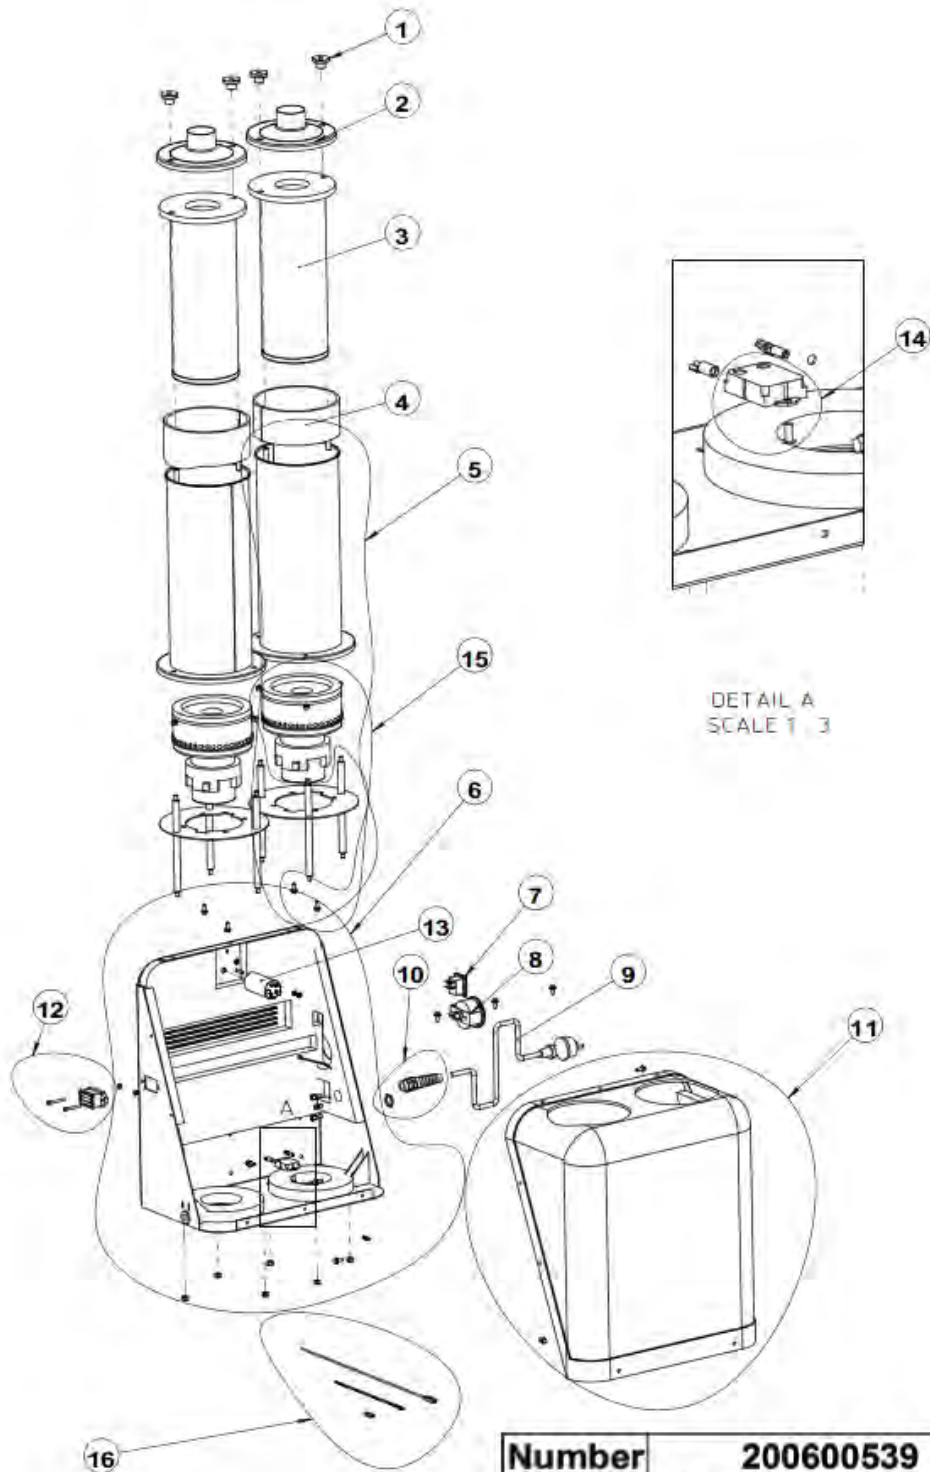

S26 230 V, S26 120V

Number	200900256	200900256a
Model	S26/230v	S26/120v
Rev.	01	01

S26 230 V, S26 120V

POS.	QTY.	NUMBER	DESCRIPTION	
1	1	201000143	TOP COVER ASSEMBLY (ex. S26)	
2	1	201000118	CLEANING UNIT KIT	
3	1	200900050	MAIN FILTER (ex. S26)	
4	1	201000129a	TANK COMPLETE (ex. S26 US)	
5	3	200600799	HOLDER KIT	
6	1	201000116	FLAP KIT	
7	1	1371001	BELT	
8	1	1351145	ANTI-SKID	
9	1	1376013	LONGOPAC bag	
10	1	200600536a	LONGOPAC HOLDER	
11	2	200800152	FRONT WHEEL KIT	
12	2	200800151	REAR WHEEL KIT	
13	1	201000130	ENGINE PACKAGE 230 V	
14	1	201000122	CLIP HOLDER KIT	
15	2	201000123	HOSE KIT (ex. S13)	
16	2	200800158	HOSE CLAMP PLASTIC 60-65 mm	
17	2	1335011	HOSE END	
18	1	201000131	WAGON COMPLETE (ex. S26)	
19	1	201000130a	ENGINE PACKAGE 120 V	

Number	200900256	200900256a
Model	S26/230V	S26/120V
Rev.	01	01

ENGINE PACKAGE 230 V

DETAIL A
SCALE 1:3

Number	200600539
Model	Engine Pack 230V
Rev.	01

ENGINE PACKAGE 230 V

Pos.	QTY.	NUMBER	DESCRIPTION
1	4	200700289	LETTER NUT
2	2	200700147	COVER
3	2	200700070	FILTER
4	2	200600080	SEALING
5	2	200600084g	ENGINE TUBE 230V
6	1	201000135	CHASSIS KIT
7	1	10423	SWITCH
8	1	200700413	MANOMETER, KIT
9	1	1361023	CORD SET
10	1	1362123	CABLE FIX (PG11)
11	1	200600805	ENGINE COVER, KIT
12	1	201000133	COUNTER, KIT
13	1	1362165	ELECTRICAL FILTER
14	1	200700410	SOFT START 230V, KIT
15	2	200700385	ENGINE 1200W 230V
16	1	200700397	CABLE KIT 230V

Number	200600539a
Model	Engine Pack 120V
Rev.	01

ACCESSORIES S26 230 V, S26 120 V

POS.	QTY	NUMBER	DESCRIPTION
1	1	201000061	HOSE 51mm x 7,5m (ex. S26)
2	1	1224035	50S STEEL TUBE KIT
3	1	1326087	S450 FLOOR TOOL 50mm x 450mm
4	1	1340005	AG46A BRUSHES (L=400/445)
5	1	N/A	