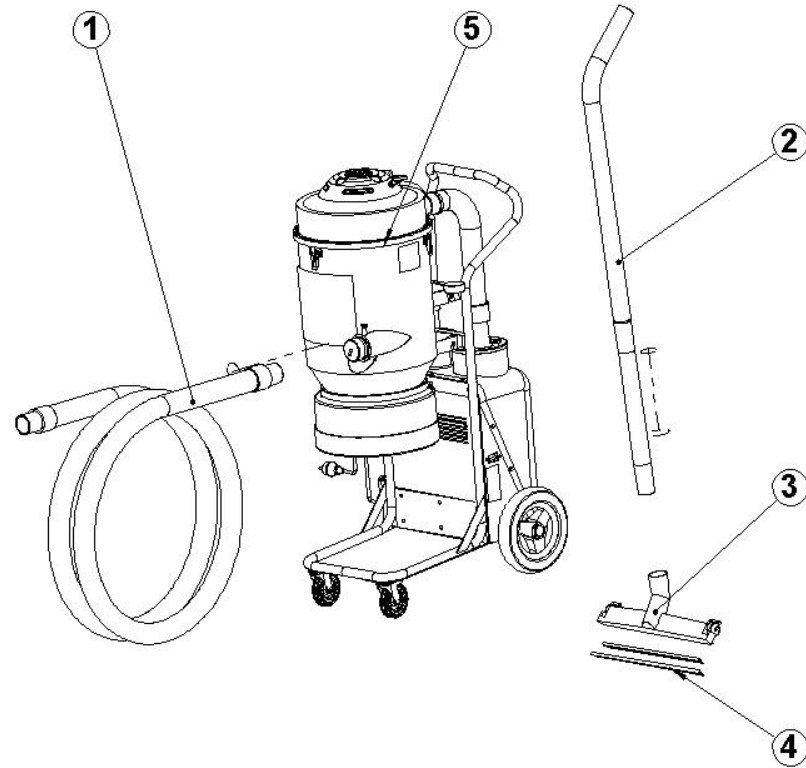

Number	200900256	200900256a
Model	S26/230V	S26/120V
Rev.	01	01

ENGINE PACKAGE 230 V

DETAIL A
SCALE 1:3

Number	200600539
Model	Engine Pack 230V
Rev.	01

ENGINE PACKAGE 230 V

Pos.	QTY.	NUMBER	DESCRIPTION
1	4	200700289	LETTER NUT
2	2	200700147	COVER
3	2	200700070	FILTER
4	2	200600080	SEALING
5	2	200600084g	ENGINE TUBE 230V
6	1	201000135	CHASSIS KIT
7	1	10423	SWITCH
8	1	200700413	MANOMETER, KIT
9	1	1361023	CORD SET
10	1	1362123	CABLE FIX (PG11)
11	1	200600805	ENGINE COVER, KIT
12	1	201000133	COUNTER, KIT
13	1	1362165	ELECTRICAL FILTER
14	1	200700410	SOFT START 230V, KIT
15	2	200700385	ENGINE 1200W 230V
16	1	200700397	CABLE KIT 230V

Number	200600539
Model	Engine Pack 230v
Rev.	01

ENGINE PACKAGE 120 V

Number	200600539a
Model	Engine Pack 120V
Rev.	01

ENGINE PACKAGE 120 V

Pos.	QTY.	NUMBER	DESCRIPTION
1	4	200700289	LETTER NUT
2	2	200700147	COVER
3	2	200700070	FILTER
4	2	200600080	SEALING
5	2	200600084h	ENGINE TUBE 230V
6	1	201000135	CHASSIS KIT
7	1	10423	SWITCH
8	1	200700413	MANOMETER, KIT
9	1	1361025	CORD SET
10	1	1362184	CABLE FIX (PG13,5)
11	1	200600805	ENGINE COVER, KIT
12	1	201000133	COUNTER, KIT
13	1	200700531	SOFT START 120V, KIT
14	2	200700168	ENGINE 1200W 120V
15	1	200700397a	CABLE KIT 120V

Number	200600539a
Model	Engine Pack 120V
Rev.	01

ACCESSORIES S26 230 V, S26 120 V

POS.	QTY	NUMBER	DESCRIPTION
1	1	201000061	HOSE 51mm x 7,5m (ex. S26)
2	1	1224035	50S STEEL TUBE KIT
3	1	1326087	S450 FLOOR TOOL 50mm x 450mm
4	1	1340005	AG46A BRUSHES (L=400/445)
5	1	N/A	