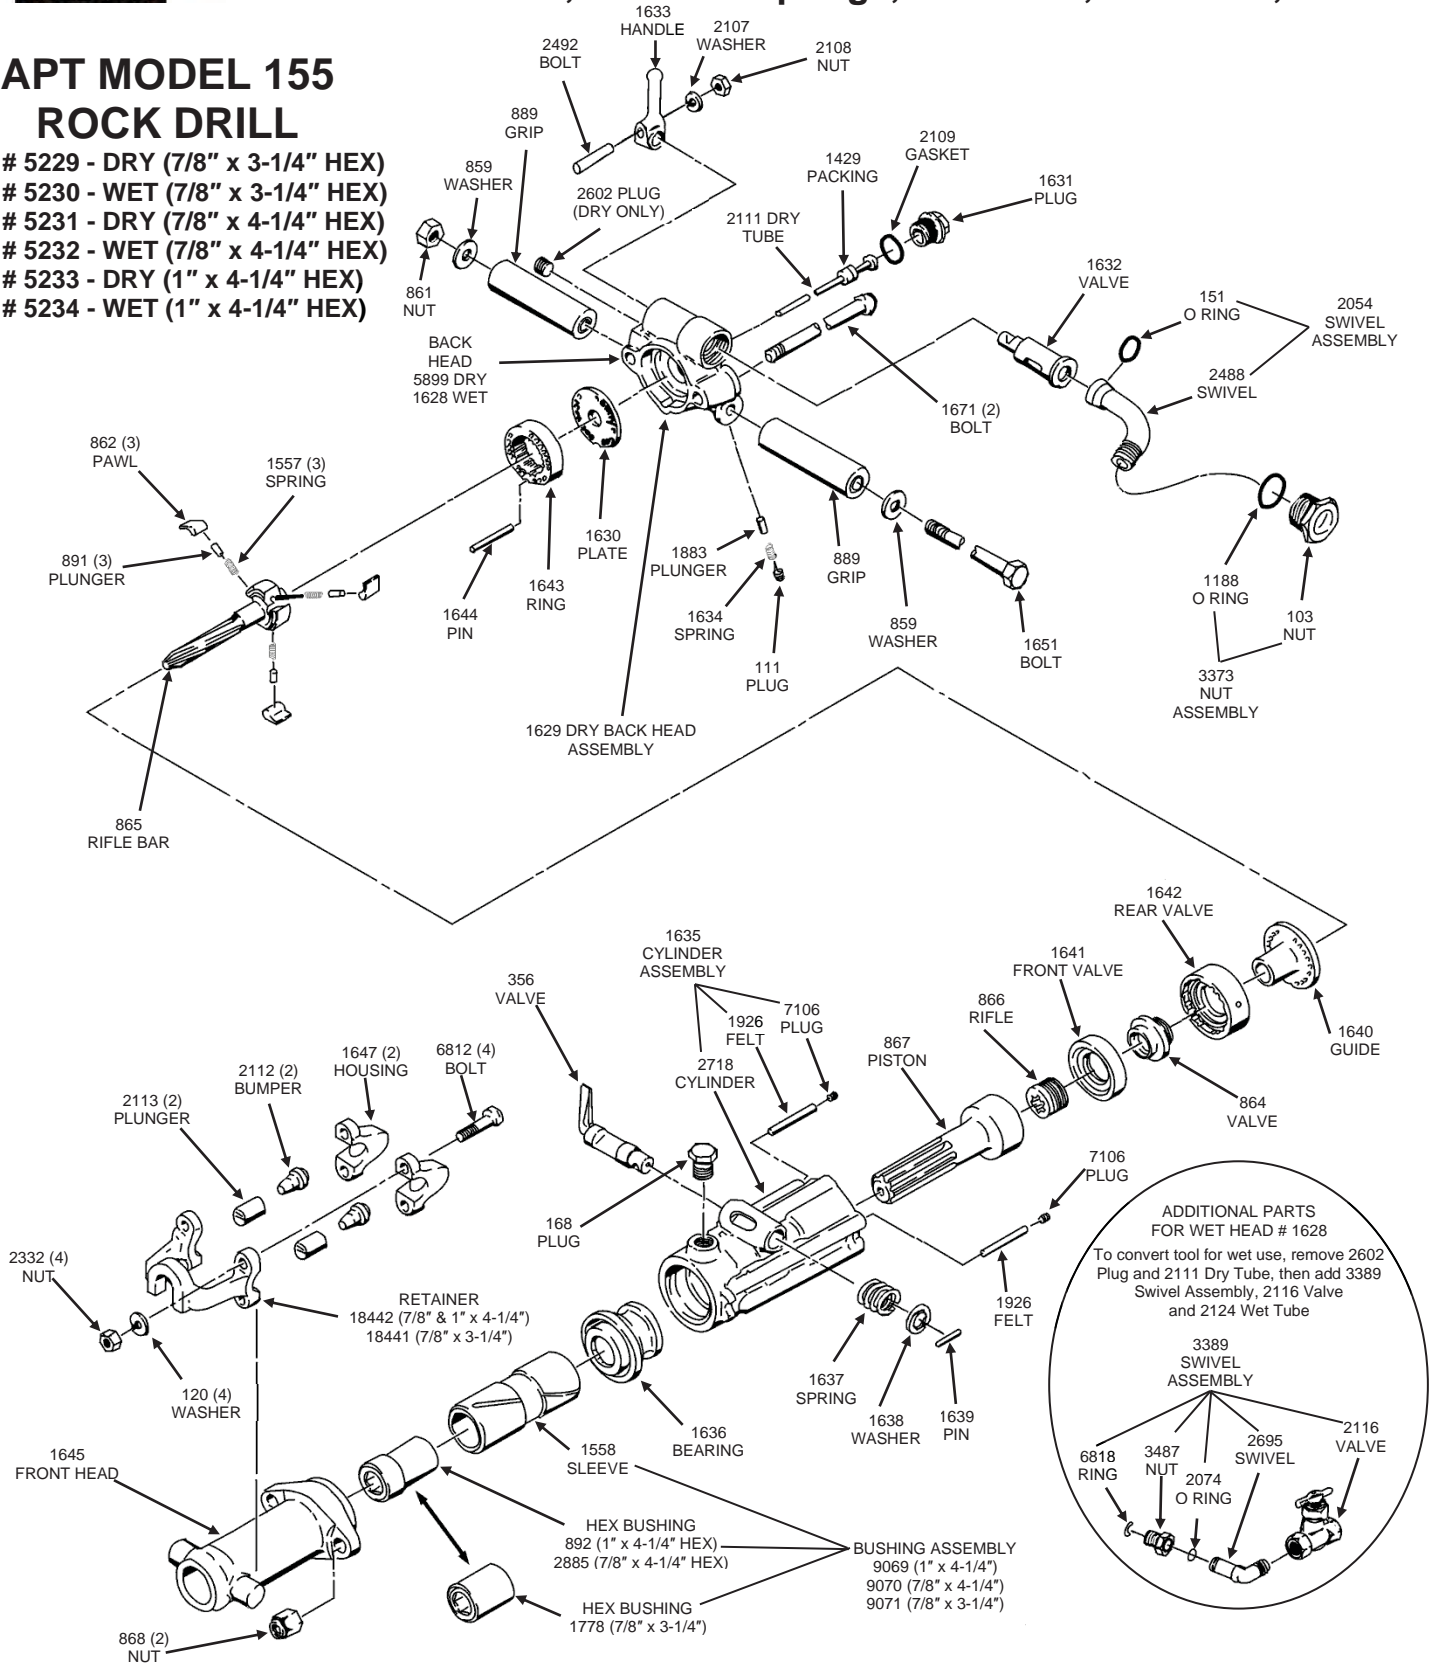

Click Here To View
Item at

www.GapPower.com

*Sales • Rentals
Parts & Service*

American Pneumatic Tool

9949 Tabor Place, Santa Fe Springs, California, CA 90670, U.S.A.

APT MODEL 155 ROCK DRILL

- PART # 5229 - DRY (7/8" x 3-1/4" HEX)
- PART # 5230 - WET (7/8" x 3-1/4" HEX)
- PART # 5231 - DRY (7/8" x 4-1/4" HEX)
- PART # 5232 - WET (7/8" x 4-1/4" HEX)
- PART # 5233 - DRY (1" x 4-1/4" HEX)
- PART # 5234 - WET (1" x 4-1/4" HEX)

TDS-1036 Rev A