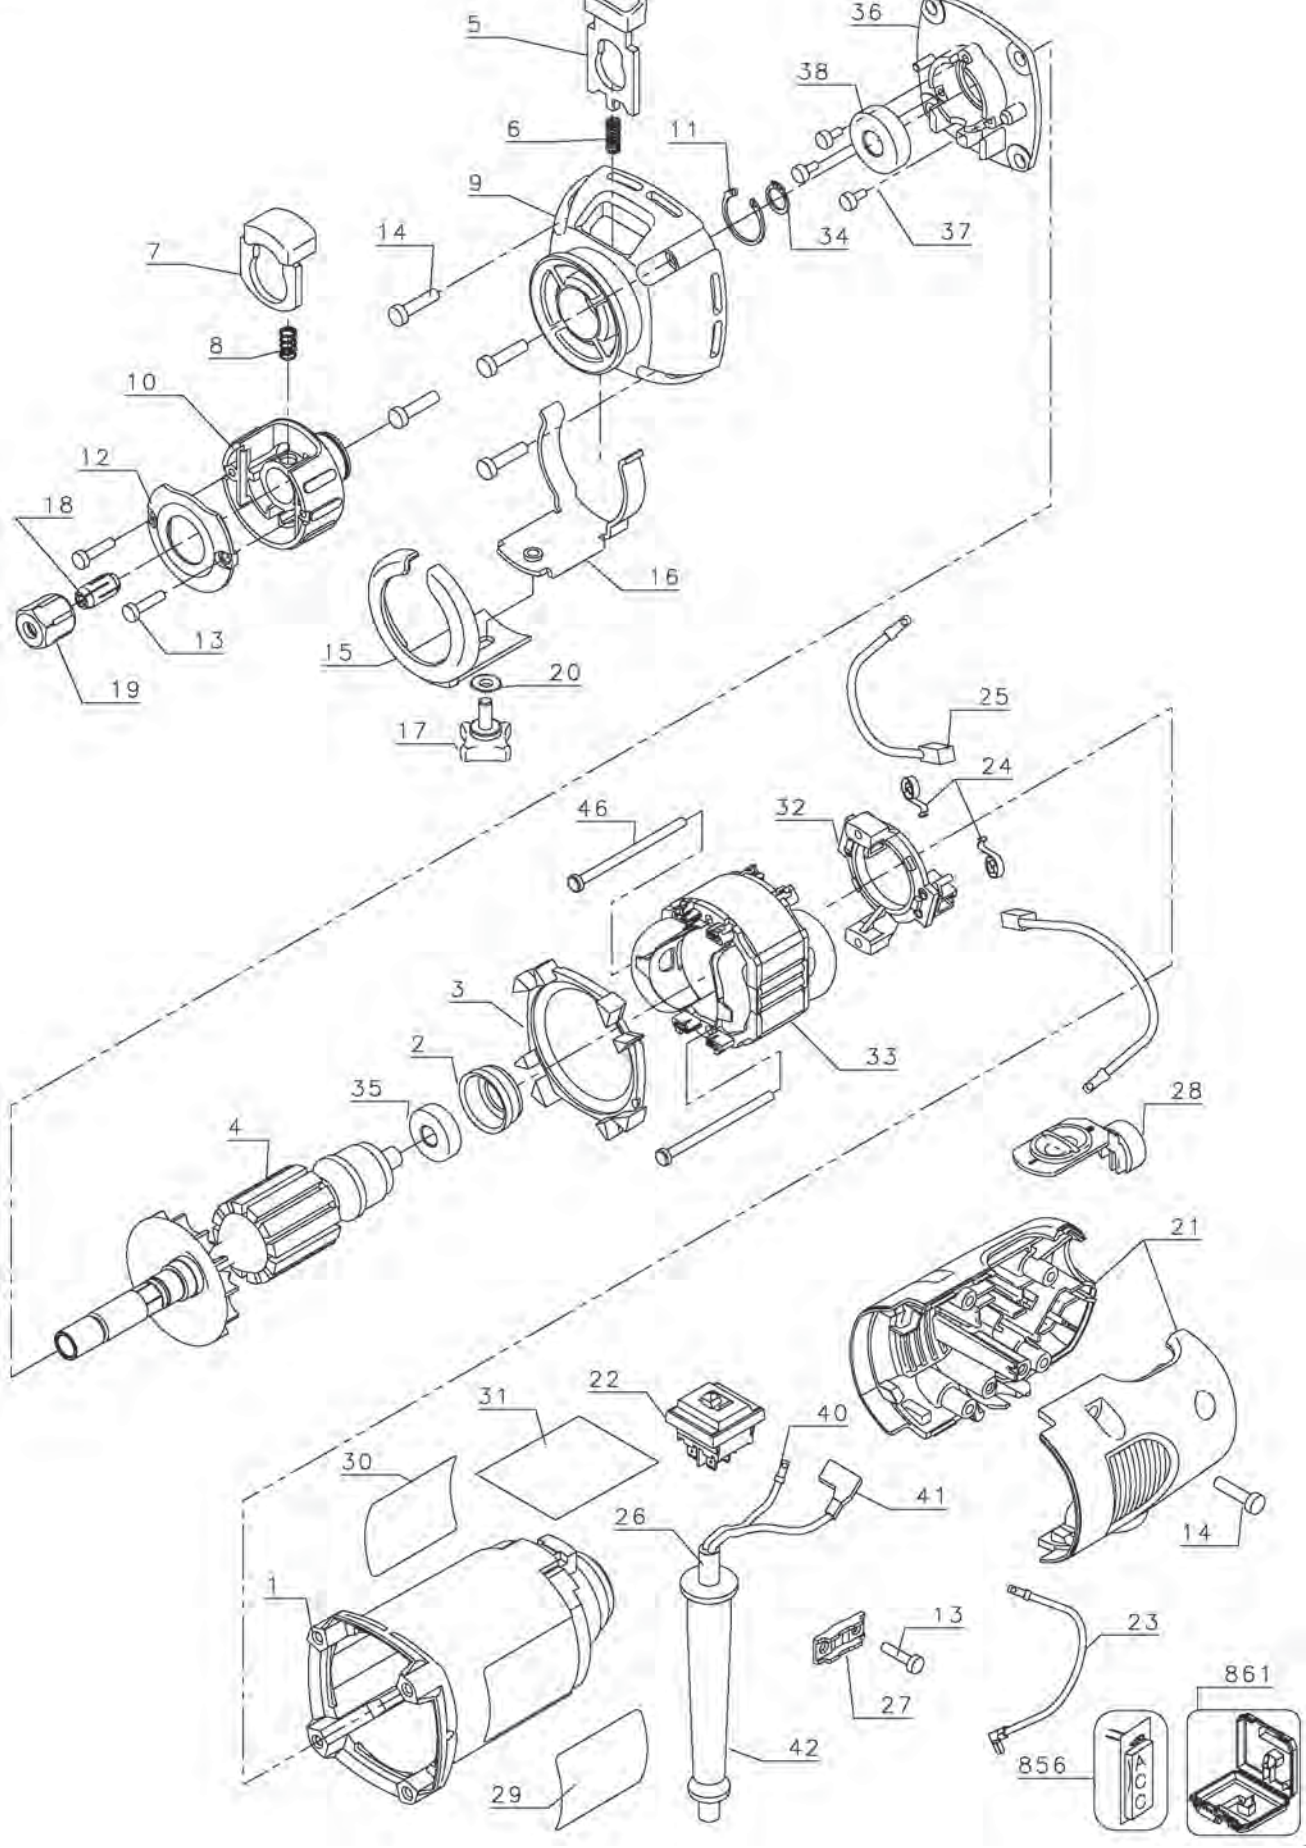

Click Here To View
Item at

www.GapPower.com

*Sales • Rentals
Parts & Service*

Parts List for DW660 Type 2

Item Number	Part Number	Description	Qty Required
1	445857-03	CASE,FIELD	1
2	5140017-69	BEARING KIT	1
3	445876-00	BAFFLE, FAN	1
4	615972-00SV	ARMATURE-120V	1
5	394593-01	SPINDLE LOCK BUTTON	1
6	389461-00	COMP. SPRING	1
7	394594-00SV	COLL.LOCK BUT.	1
8	392448-00	COMP. SPRING	1
9	389462-00	SHROUD	1
10	389457-00	COLLET GRIP	1
11	391177-00	RETAIN. RING	1
12	389458-00	COLL.GRP.COV.	1
13	330019-03	SCREW	4
14	330019-13	SCREW,M4X19	8
15	389459-00	GUIDE	1
16	389460-00	GUIDE BASE	1
17	396992-01	KNOB	1
18	389243-00	1/8 COLLET	1
18	389244-00	1/4 COLLET	1
19	389245-00	COLLET NUT	1
20	045687-00	STAR WASHER	1
21	394595-01	END CAP	1
22	5140058-92	SWITCH KIT	1
23	391448-00	LEADWIRE	1
24	445860-00	SPRING,BRUSH	2
25	445861-34	BRUSH	2
26	330072-97	CORD/10 FT/18-2	1

COPYRIGHT© 2005. All Rights Reserved.

Parts list, pricing, and availability subject to change. Please visit www.dewaltservicenet.com for current parts information.

Parts List for DW660 Type 2

Item Number	Part Number	Description	Qty Required
27	450877-00	CORD CLAMP	1
28	392389-00	ACTUATOR	1
29	395047-00	ID LABEL	1
30	614902-01	NAME PLATE	1
31	609730-00	INSTR. LABEL	1
32	148325-01	RING,BR.HLDR.	1
33	618296-00SV	FIELD	1
34	137262-00	RING, RETAINING	1
35	5140017-69	BEARING KIT	1
35	5140017-69	BEARING KIT	1
36	622173-00	BEARING BLOCK	1
37	385676-00	SCREW	3
38	613772-00	BALL BEARING	1
40	825209-00	TERMINAL	1
41	395035-00	TERMINAL	1
42	330005-01	PROTECTOR,CORD	1
46	448269-00	SCREW	2
856	606496-00	SIDE HANDLE	1
856	391023-00	DRYWALL BIT	1
856	DW6601	GENERAL PURPOSE BIT	1
856	606492-00	CIRCLE CUTTER	1
861	613598-00	KITBOX	1
861	392366-00	KIT BOX	1