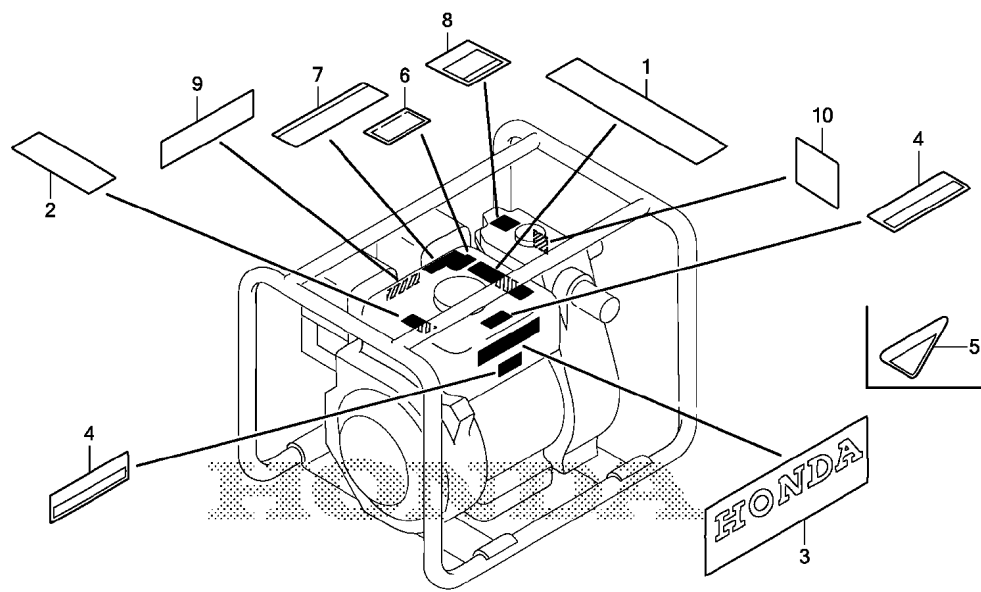

YB84F0400E

Ref #	Part Number	Qty.	Description
3	78145-YG0-010	1	MARK (WT20X)
8	87114-YG3-710	1	LABEL, WARNING (ENGLISH)
9	87549-YE0-000	1	LABEL, SPARK WARNING