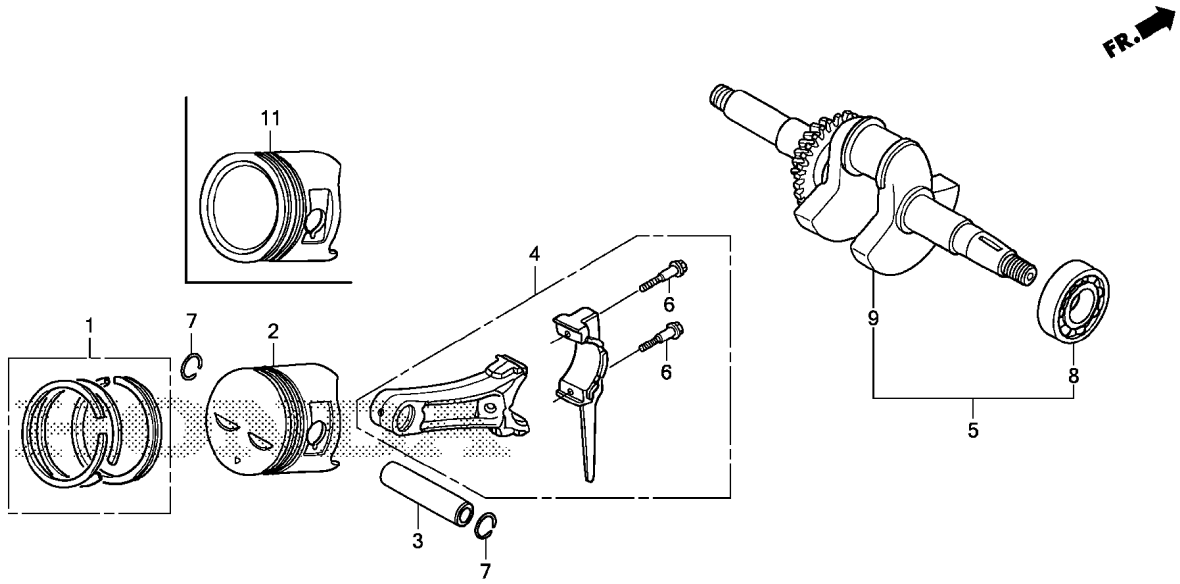

YB84E0700D

Ref #	Part Number	Qty.	Description
1	13011-Z4K-004	1	SEE PART DETAILS - PRI; RING SET, PISTON (0.25) (TPR)
1	13012-Z4K-004	1	SEE PART DETAILS - PRI; RING SET, PISTON (0.50) (TPR)
1	13010-Z4M-801	1	RING SET, PISTON (STD) (RIKEN)
1	13011-Z4M-003	1	RING SET, PISTON (0.25) (RIKEN)
1	13012-Z4M-003	1	RING SET, PISTON (0.50) (RIKEN)
2	13101-Z4M-800	1	PISTON (STD)
2	13102-Z4M-800	1	PISTON (0.25)
2	13103-Z4M-800	1	PISTON (0.50)
3	13111-Z4M-000	1	PIN, PISTON
4	13200-Z0T-900	1	SEE PART DETAILS - PRI; ROD ASSY., CONNECTING
6	90001-Z4M-000	2	BOLT, CONNECTING ROD (6X34.5)
7	90551-ZE1-000	2	CLIP, PISTON PIN (18MM)
9	13310-Z4M-860	1	CRANKSHAFT