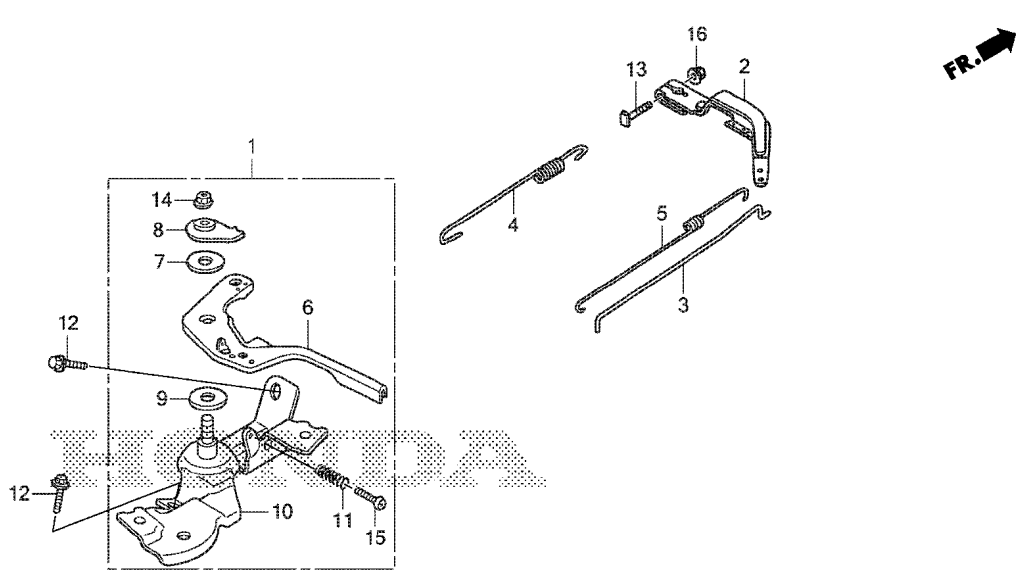

YB84E2202A

Ref #	Part Number	Qty.	Description
1	16500-Z4M-305	1	CONTROL ASSY. (COO)(FOR U.S.A.)
2	16551-Z4M-000	1	ARM, GOVERNOR
3	16555-Z4M-000	1	ROD, GOVERNOR
4	16561-Z4M-010	1	SEE PART DETAILS - PRI; SPRING, GOVERNOR
5	16562-Z4M-000	1	SPRING, THROTTLE RETURN
6	16571-Z4M-000	1	LEVER, CONTROL
7	16574-ZE1-000	1	SPRING, LEVER
8	16575-ZH8-000	1	WASHER, CONTROL LEVER
9	16578-ZE1-000	1	SPACER, CONTROL LEVER
10	16580-Z4M-000	1	BASE, CONTROL
11	16584-883-300	1	SPRING, CONTROL ADJUSTING
12	90013-883-000	2	BOLT, FLANGE (6X12) (CT200)
13	90015-ZE5-010	1	BOLT, GOVERNOR ARM
14	90114-SA0-000	1	NUT, SELF-LOCK (6MM)
15	93500-05025-0H	1	SCREW, PAN (5X25)
16	94050-06000	1	SEE PART DETAILS - PRI; NUT, FLANGE (6MM)