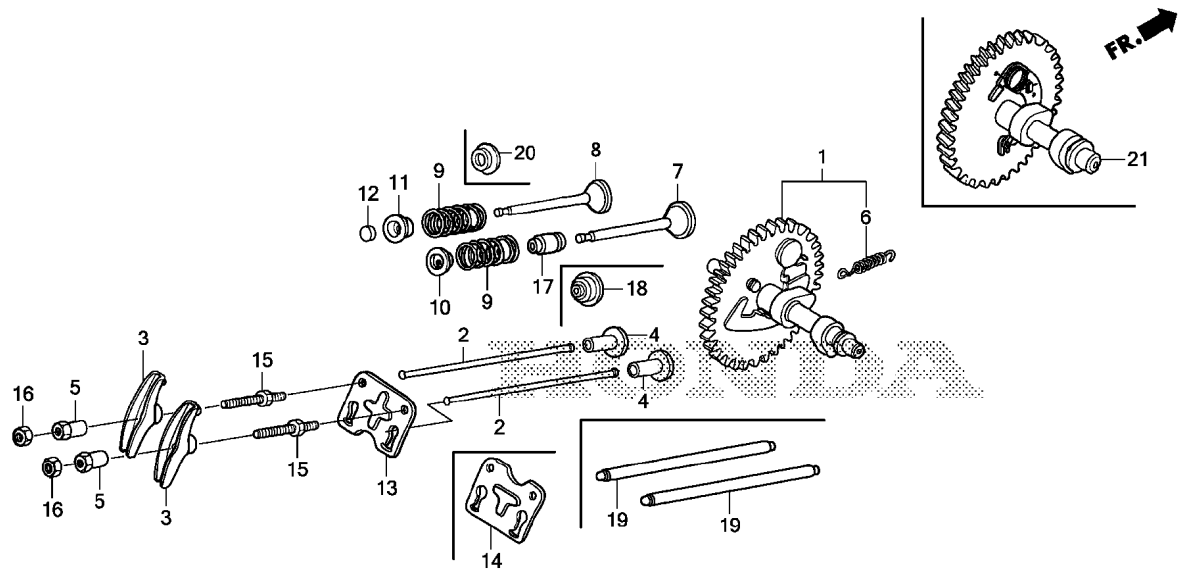

YB84E1500C

Ref #	Part Number	Qty.	Description
1	16271-ZE1-000	1	GASKET, ELBOW
3	17210-ZE1-822	1	ELEMENT, AIR CLEANER (DUAL)
4	17218-ZE1-507	1	FILTER (OUTER)
6	17232-891-000	1	GROMMET, AIR CLEANER
7	17238-ZE7-010	2	COLLAR, AIR CLEANER
8	17239-ZE1-000	1	COLLAR B, AIR CLEANER
9	17410-Z4M-010	1	SEE PART DETAILS - PRI; ELBOW, AIR CLEANER
10	94050-06000	2	SEE PART DETAILS - PRI; NUT, FLANGE (6MM)
12	90325-044-000	1	NUT, TOOL BOX SETTING
13	95701-06020-00	1	BOLT, FLANGE (6X20)
14	17231-Z4M-010	1	COVER, AIR CLEANER
15	90300-Z1V-000	1	NUT, AIR CLEANER

YB84E0900E

Ref #	Part Number	Qty.	Description
1	14100-Z4M-000	1	CAMSHAFT ASSY.
3	14431-ZE1-000	2	ARM, VALVE ROCKER
4	14441-ZE1-010	2	LIFTER, VALVE
5	14451-ZE1-013	2	SEE PART DETAILS - SUP; PIVOT, ROCKER ARM
5	14451-Z4M-000	2	SEE PART DETAILS - PRI; PIVOT, ROCKER ARM
6	14568-ZE1-000	1	SPRING, WEIGHT RETURN
7	14711-Z4M-000	1	VALVE, IN.
8	14721-Z4M-000	1	VALVE, EX.
9	14751-ZF1-000	2	SPRING, VALVE
10	14771-ZE1-000	1	SEE PART DETAILS - SUP; RETAINER, IN. VALVE SPRING
10	14771-Z0T-900	1	SEE PART DETAILS - PRI; RETAINER, VALVE SPRING
11	14771-ZE1-000	1	SEE PART DETAILS - SUP; RETAINER, IN. VALVE SPRING (E...
11	14771-Z0T-900	1	SEE PART DETAILS - PRI; RETAINER, VALVE SPRING
13	14791-Z4M-000	1	PLATE, PUSH ROD GUIDE
15	90012-ZE0-010	2	BOLT, PIVOT (8MM)
16	90206-ZE1-000	2	NUT, PIVOT ADJUSTING
18	12209-Z4M-801	1	SEAL, VALVE STEM
19	14410-Z4M-000	2	ROD, PUSH