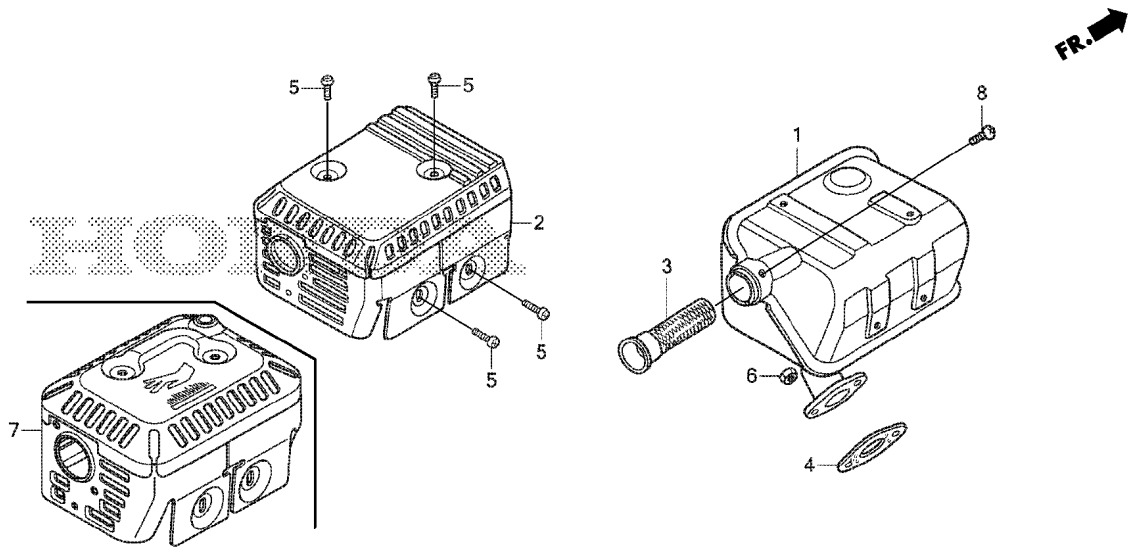

YB84E1600C

Ref #	Part Number	Qty.	Description
1	18310-Z4M-010	1	SEE PART DETAILS - PRI; MUFLER
1	18310-Z4M-811	1	SEE PART DETAILS - PRI; MUFLER (ARRESTER)
3	18355-ZE1-000	1	ARRESTER, SPARK
4	18381-Z0T-801	1	GASKET, MUFLER
5	90050-ZE1-000	4	SCREW, TAPPING (5X8)
6	94001-08000-0S	2	NUT, HEX. (8MM)
7	18320-Z4M-000	1	PROTECTOR, MUFLER (STD)
8	90055-ZE1-000	1	SCREW, TAPPING (4X6)