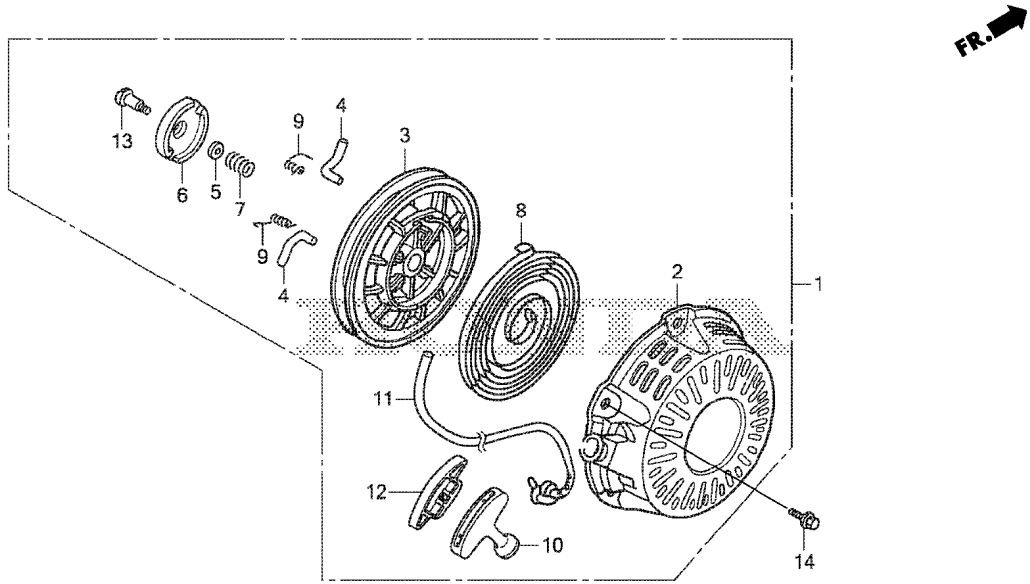

YB84E2202A

Ref #	Part Number	Qty.	Description
1	16500-Z4M-305	1	CONTROL ASSY. (COO)(FOR U.S.A.)
2	16551-Z4M-000	1	ARM, GOVERNOR
3	16555-Z4M-000	1	ROD, GOVERNOR
4	16561-Z4M-010	1	SEE PART DETAILS - PRI; SPRING, GOVERNOR
5	16562-Z4M-000	1	SPRING, THROTTLE RETURN
6	16571-Z4M-000	1	LEVER, CONTROL
7	16574-ZE1-000	1	SPRING, LEVER
8	16575-ZH8-000	1	WASHER, CONTROL LEVER
9	16578-ZE1-000	1	SPACER, CONTROL LEVER
10	16580-Z4M-000	1	BASE, CONTROL
11	16584-883-300	1	SPRING, CONTROL ADJUSTING
12	90013-883-000	2	BOLT, FLANGE (6X12) (CT200)
13	90015-ZE5-010	1	BOLT, GOVERNOR ARM
14	90114-SA0-000	1	NUT, SELF-LOCK (6MM)
15	93500-05025-0H	1	SCREW, PAN (5X25)
16	94050-06000	1	SEE PART DETAILS - PRI; NUT, FLANGE (6MM)

YB84E2800K

Ref #	Part Number	Qty.	Description
6	87528-Z4M-000	1	MARK, CHOKE
10	89216-Z0T-800	1	WRENCH, SPARK PLUG
14	87521-Z4M-000	1	EMBLEM (GX160)
16	87516-Z0S-G70	1	LABEL, OPERATOR WARNING (ENGLISH)
17	87530-ZL8-850	1	MARK, OIL ALERT (ENGLISH)
18	87539-Z4M-000	1	MARK, EX. CAUTION (ENGLISH)

YB84F0400E

Ref #	Part Number	Qty.	Description
3	78145-YG0-010	1	MARK (WT20X)
8	87114-YG3-710	1	LABEL, WARNING (ENGLISH)
9	87549-YE0-000	1	LABEL, SPARK WARNING

YB84E1600C

Ref #	Part Number	Qty.	Description
1	18310-Z4M-010	1	SEE PART DETAILS - PRI; MUFLER
1	18310-Z4M-811	1	SEE PART DETAILS - PRI; MUFLER (ARRESTER)
3	18355-ZE1-000	1	ARRESTER, SPARK
4	18381-Z0T-801	1	GASKET, MUFLER
5	90050-ZE1-000	4	SCREW, TAPPING (5X8)
6	94001-08000-0S	2	NUT, HEX. (8MM)
7	18320-Z4M-000	1	PROTECTOR, MUFLER (STD)
8	90055-ZE1-000	1	SCREW, TAPPING (4X6)