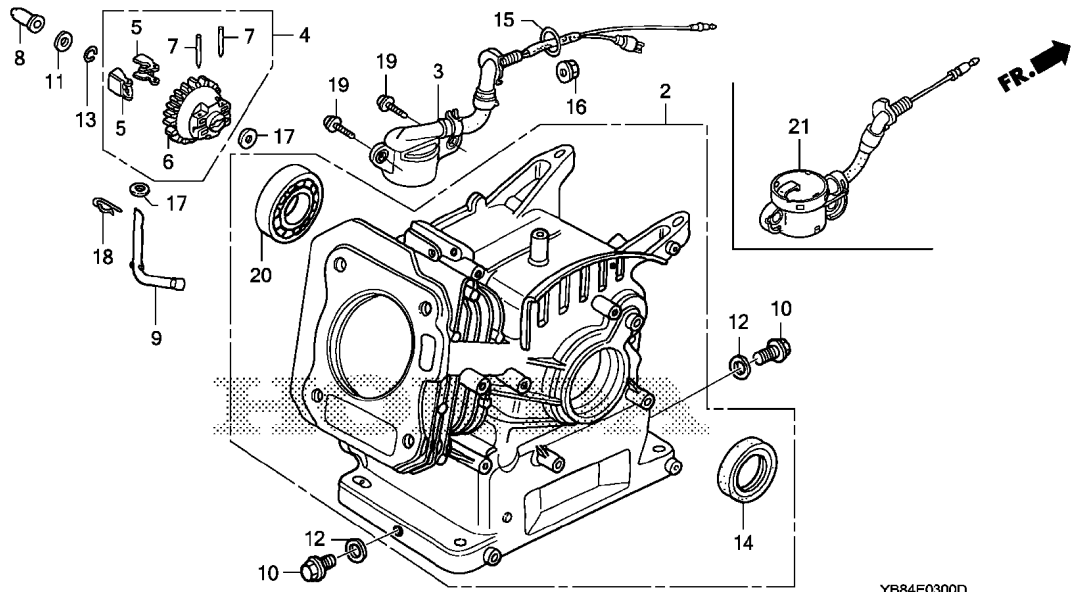

FR.

YB84-E0600C

Ref #	Part Number	Qty.	Description
1	11300-Z4M-630	1	COVER ASSY., CRANKCASE
2	11381-ZH8-801	1	SEE PART DETAILS - PRI; GASKET, CASE COVER (NON-ASB...
3	15600-Z0T-810	1	CAP ASSY., OIL FILLER (GAUGE)(GRAY)
4	15600-Z0T-820	1	CAP ASSY., OIL FILLER (BLACK)
8	15625-Z0T-800	1	GASKET, OIL FILLER CAP
9	15625-Z0T-800	1	GASKET, OIL FILLER CAP
10	91201-Z0T-801	1	SEE PART DETAILS - PRI; OIL SEAL (25X41X6) (NOK)
11	94301-08140	2	PIN, DOWEL (8X14)
12	95701-08032-00	6	BOLT, FLANGE (8X32)
13	96100-62050-00	1	BEARING, RADIAL BALL (6205)

YB84E0300D

Ref #	Part Number	Qty.	Description
2	12000-Z4M-416	1	CYLINDER ASSY. (OIL ALERT)
4	16510-Z4M-000	1	GOVERNOR ASSY.
5	16511-Z4M-000	2	WEIGHT, GOVERNOR
6	16512-Z4M-000	1	HOLDER, GOVERNOR WEIGHT
7	16513-ZE1-000	2	PIN, GOVERNOR WEIGHT
8	16531-Z4M-000	1	SLIDER, GOVERNOR
9	16541-Z4M-000	1	SHAFT, GOVERNOR ARM
10	90131-ZE1-000	2	BOLT, DRAIN PLUG
12	90601-ZE1-000	2	WASHER, DRAIN PLUG (10.2MM)
13	90602-ZE1-000	1	CLIP, GOVERNOR HOLDER
14	91201-Z0T-801	1	SEE PART DETAILS - PRI; OIL SEAL (25X41X6) (NOK)
15	91353-671-003	1	O-RING (13.5X1.5) (ARAI)
15	91353-671-004	1	O-RING (14MM) (NOK)
16	94050-10000	1	NUT, FLANGE (10MM)
17	94101-06800	2	WASHER, PLAIN (6MM)
18	94251-08000	1	PIN, LOCK (8MM)
19	95701-06012-00	2	BOLT, FLANGE (6X12)
20	91001-ZF1-003	1	BEARING, RADIAL BALL (6205TMB) (NTN)
20	91001-Z4X-003	1	BEARING, RADIAL BALL (6205) (NSK)
21	35480-Z0T-003	1	SWITCH ASSY., OIL LEVEL