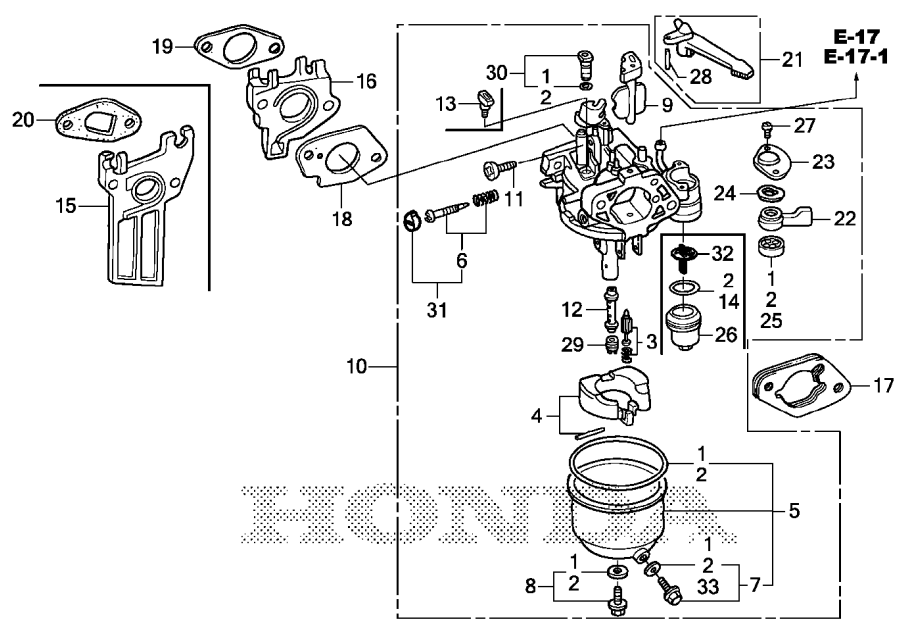

YB84E0900E

Ref #	Part Number	Qty.	Description
1	14100-Z4M-000	1	CAMSHAFT ASSY.
3	14431-ZE1-000	2	ARM, VALVE ROCKER
4	14441-ZE1-010	2	LIFTER, VALVE
5	14451-ZE1-013	2	SEE PART DETAILS - SUP; PIVOT, ROCKER ARM
5	14451-Z4M-000	2	SEE PART DETAILS - PRI; PIVOT, ROCKER ARM
6	14568-ZE1-000	1	SPRING, WEIGHT RETURN
7	14711-Z4M-000	1	VALVE, IN.
8	14721-Z4M-000	1	VALVE, EX.
9	14751-ZF1-000	2	SPRING, VALVE
10	14771-ZE1-000	1	SEE PART DETAILS - SUP; RETAINER, IN. VALVE SPRING
10	14771-Z0T-900	1	SEE PART DETAILS - PRI; RETAINER, VALVE SPRING
11	14771-ZE1-000	1	SEE PART DETAILS - SUP; RETAINER, IN. VALVE SPRING (E...
11	14771-Z0T-900	1	SEE PART DETAILS - PRI; RETAINER, VALVE SPRING
13	14791-Z4M-000	1	PLATE, PUSH ROD GUIDE
15	90012-ZE0-010	2	BOLT, PIVOT (8MM)
16	90206-ZE1-000	2	NUT, PIVOT ADJUSTING
18	12209-Z4M-801	1	SEAL, VALVE STEM
19	14410-Z4M-000	2	ROD, PUSH

YB84E0300D

Ref #	Part Number	Qty.	Description
2	12000-Z4M-416	1	CYLINDER ASSY. (OIL ALERT)
4	16510-Z4M-000	1	GOVERNOR ASSY.
5	16511-Z4M-000	2	WEIGHT, GOVERNOR
6	16512-Z4M-000	1	HOLDER, GOVERNOR WEIGHT
7	16513-ZE1-000	2	PIN, GOVERNOR WEIGHT
8	16531-Z4M-000	1	SLIDER, GOVERNOR
9	16541-Z4M-000	1	SHAFT, GOVERNOR ARM
10	90131-ZE1-000	2	BOLT, DRAIN PLUG
12	90601-ZE1-000	2	WASHER, DRAIN PLUG (10.2MM)
13	90602-ZE1-000	1	CLIP, GOVERNOR HOLDER
14	91201-Z0T-801	1	SEE PART DETAILS - PRI; OIL SEAL (25X41X6) (NOK)
15	91353-671-003	1	O-RING (13.5X1.5) (ARAI)
15	91353-671-004	1	O-RING (14MM) (NOK)
16	94050-10000	1	NUT, FLANGE (10MM)
17	94101-06800	2	WASHER, PLAIN (6MM)
18	94251-08000	1	PIN, LOCK (8MM)
19	95701-06012-00	2	BOLT, FLANGE (6X12)
20	91001-ZF1-003	1	BEARING, RADIAL BALL (6205TMB) (NTN)
20	91001-Z4X-003	1	BEARING, RADIAL BALL (6205) (NSK)
21	35480-Z0T-003	1	SWITCH ASSY., OIL LEVEL