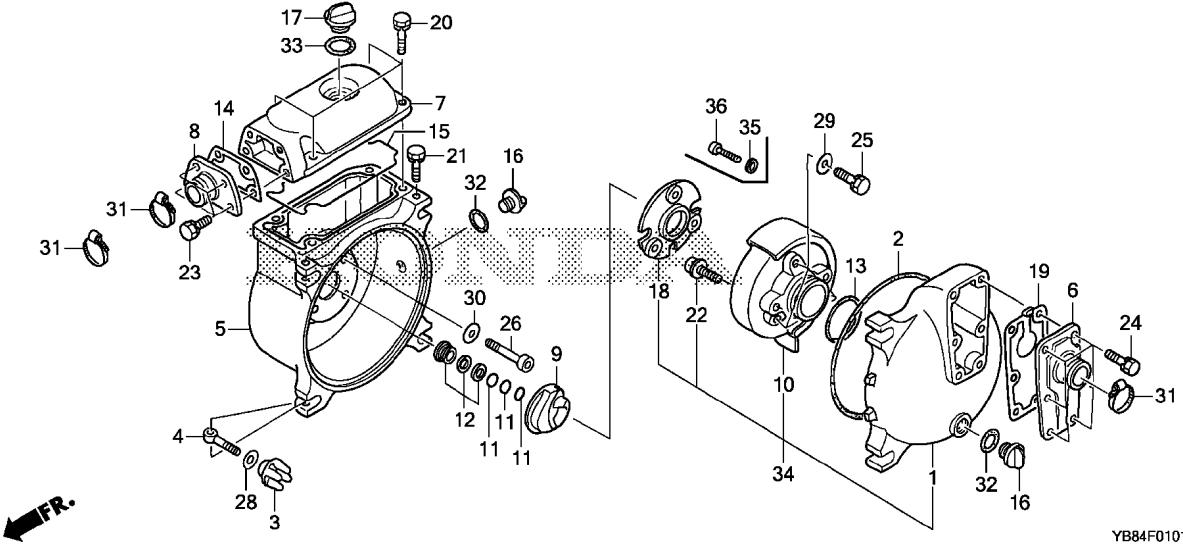

YB84F0101C

Ref #	Part Number	Qty.	Description
1	63511-YG1-023	1	SEE PART DETAILS - PRI; COVER, FR.
2	63512-YG0-003	1	GASKET, FR. COVER
3	63523-YG0-003	4	KNOB, FR. COVER
4	63524-YG0-003	4	BOLT, FR. COVER SETTING
5	78101-YG0-023	1	CASING
6	78103-YG0-003	1	INLET
7	78104-YG0-003	1	OUTLET
8	78105-YG0-003	1	OUTLET
9	78106-YG0-003	1	IMPELLER
10	78107-YG0-023	1	CASE, VOLUTE
11	78122-YG0-003	3	WASHER, SHIM
12	78130-YG0-003	1	SEAL ASSY., MECHANICAL
13	78134-YG0-003	1	O-RING
14	78136-YG0-003	1	GASKET, OUTLET
15	78137-YG0-003	1	GASKET, HEAD
16	78184-YG0-003	2	CAP, PLUG (32MM)
17	78187-YG0-003	1	CAP, PLUG (40MM)
18	78194-YG0-013	1	PLATE, WEAR
19	78313-YG0-003	1	GASKET, HOSE COUPLING
20	90102-YG0-003	4	BOLT-WASHER (10X30)
21	90103-YG0-003	2	BOLT-WASHER (12X45)
22	90101-YG1-811	3	SEE PART DETAILS - PRI; BOLT, SOCKET (8X35)
22	90104-YG2-003	3	SEE PART DETAILS - SUP; BOLT, SOCKET (8X35)
23	90105-YG0-003	4	BOLT-WASHER (8X22)
24	90106-YG0-003	6	BOLT-WASHER (10X25)
25	90109-YG0-003	3	BOLT-WASHER (6X16)
26	90110-YG0-003	4	BOLT, SOCKET (8X60)
28	90502-YG0-003	4	WASHER, PLAIN
29	90503-YG0-003	3	WASHER, PLAIN (6MM)
30	90504-YG0-003	4	WASHER (8MM) (AL.)
31	90601-YG0-003	3	BAND
32	91351-YG0-003	2	O-RING (32MM)
33	91352-YG0-003	1	O-RING (40MM)