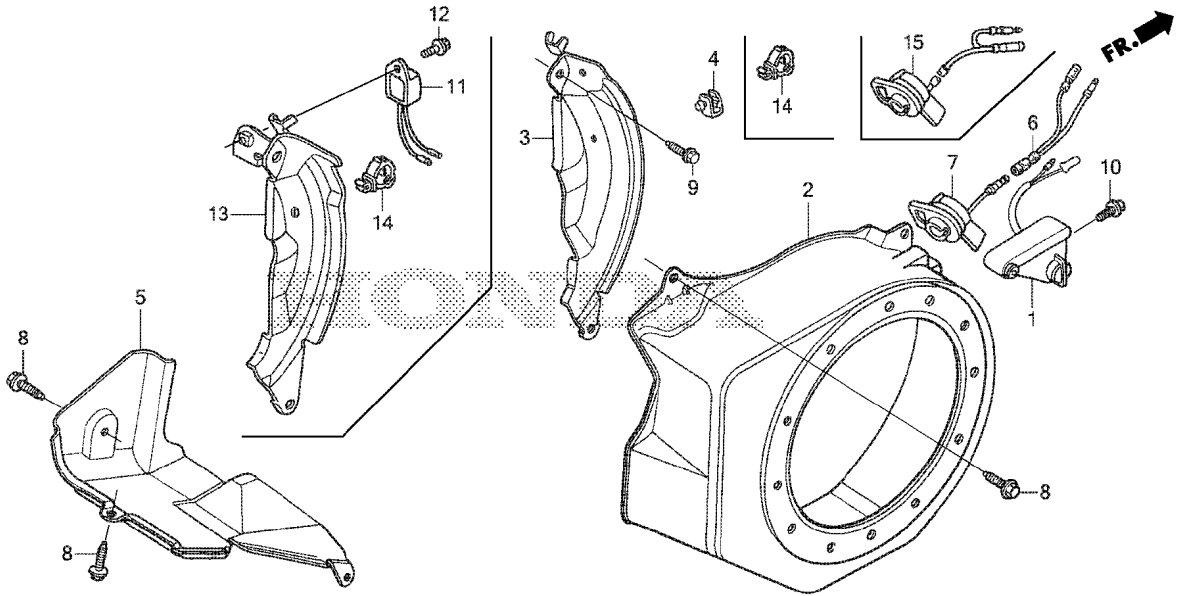

YB84E1200F

Ref #	Part Number	Qty.	Description
2	19610-Z4M-000ZA	1	COVER, FAN *R280* (POWER RED)
5	19630-Z4M-000	1	SHROUD
8	90013-883-000	6	BOLT, FLANGE (6X12) (CT200)
9	90022-888-010	1	BOLT, FLANGE (6X20) (CT200)
11	34150-ZH7-013	1	SEE PART DETAILS - SUP; ALERT UNIT, OIL
11	34150-ZH7-023	1	SEE PART DETAILS - PRI; ALERT UNIT, OIL
12	95701-06008-00	1	BOLT, FLANGE (6X8)
13	19611-Z4M-810	1	PLATE, SIDE (OIL ALERT)
14	90601-ZH7-013	1	CLIP, HARNESS
15	35120-Z0T-831	1	SEE PART DETAILS - PRI; SWITCH ASSY., ENGINE STOP (T...
15	35120-Z0T-851	1	SEE PART DETAILS - SUP; SWITCH ASSY., ENGINE STOP