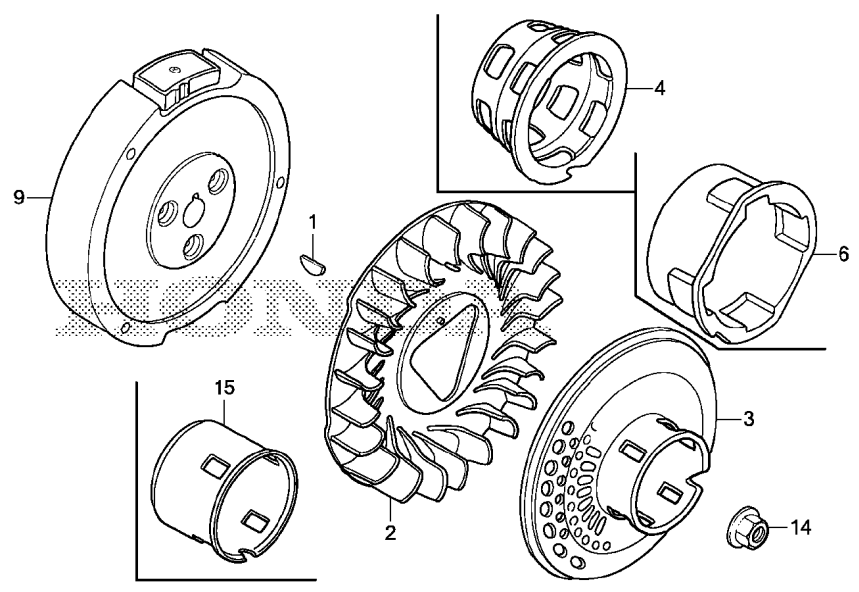

FR. →

YB84E1900E

Ref #	Part Number	Qty.	Description
1	13331-357-000	1	KEY, SPECIAL WOODRUFF (25X18)
2	19511-ZE1-000	1	FAN, COOLING
9	31110-Z4M-000	1	FLYWHEEL
14	90201-Z0T-800	1	NUT, SPECIAL (14MM)
15	28451-ZH8-801	1	PULLEY, STARTER