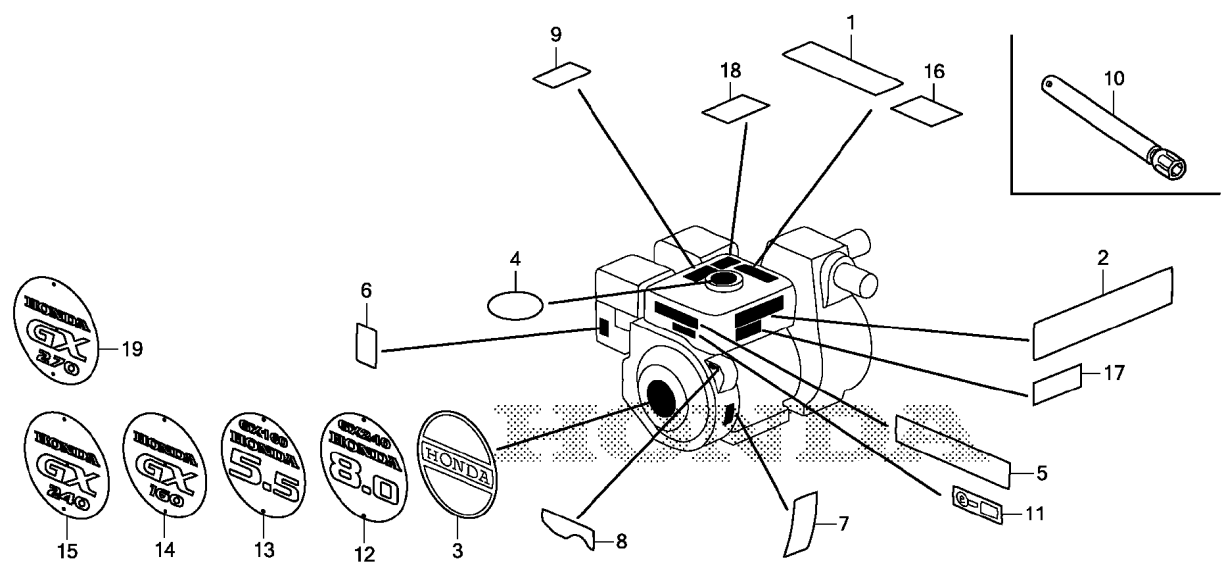

YB84E2800K

Ref #	Part Number	Qty.	Description
6	87528-Z4M-000	1	MARK, CHOKE
10	89216-Z0T-800	1	WRENCH, SPARK PLUG
14	87521-Z4M-000	1	EMBLEM (GX160)
16	87516-Z0S-G70	1	LABEL, OPERATOR WARNING (ENGLISH)
17	87530-ZL8-850	1	MARK, OIL ALERT (ENGLISH)
18	87539-Z4M-000	1	MARK, EX. CAUTION (ENGLISH)