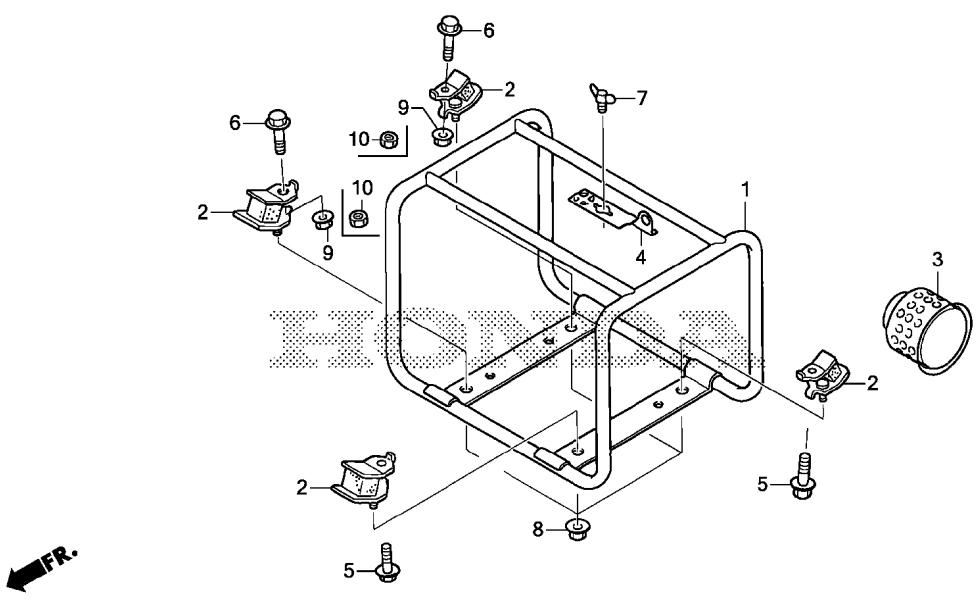

YB84F0301B

Ref #	Part Number	Qty.	Description
1	50130-YG0-003	1	FRAME
2	68325-YG0-003	4	RUBBER (LOWER)
3	78325-YG0-003	1	STRAINER
4	89119-YG0-003	1	TOOL
5	90103-YG0-003	2	BOLT-WASHER (12X45)
6	90107-YG0-003	2	BOLT-WASHER (8X35)
7	90108-YG0-003	1	BOLT, WING (8X15)
8	90301-YG0-003	4	NUT-WASHER (8MM)
9	90302-YG0-003	2	NUT, FLANGE (8MM)