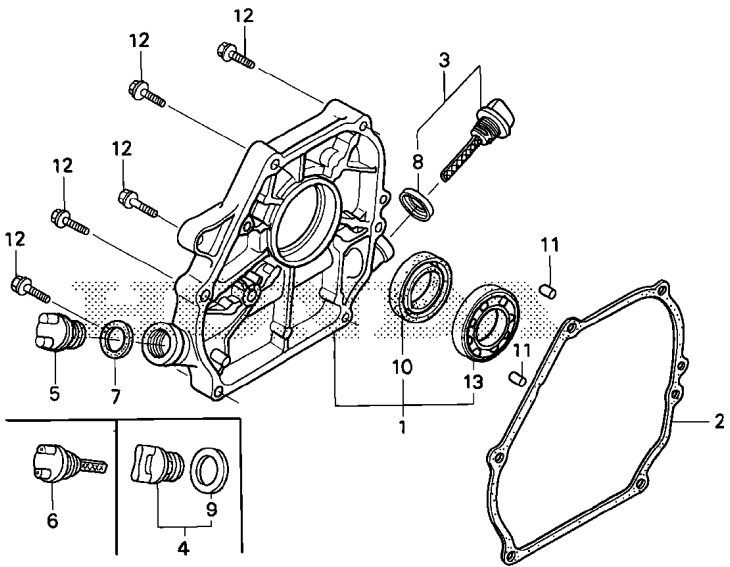

FR.

YB84-E0600C

Ref #	Part Number	Qty.	Description
1	11300-Z4M-630	1	COVER ASSY., CRANKCASE
2	11381-ZH8-801	1	SEE PART DETAILS - PRI; GASKET, CASE COVER (NON-ASB...
3	15600-Z0T-810	1	CAP ASSY., OIL FILLER (GAUGE)(GRAY)
4	15600-Z0T-820	1	CAP ASSY., OIL FILLER (BLACK)
8	15625-Z0T-800	1	GASKET, OIL FILLER CAP
9	15625-Z0T-800	1	GASKET, OIL FILLER CAP
10	91201-Z0T-801	1	SEE PART DETAILS - PRI; OIL SEAL (25X41X6) (NOK)
11	94301-08140	2	PIN, DOWEL (8X14)
12	95701-08032-00	6	BOLT, FLANGE (8X32)
13	96100-62050-00	1	BEARING, RADIAL BALL (6205)