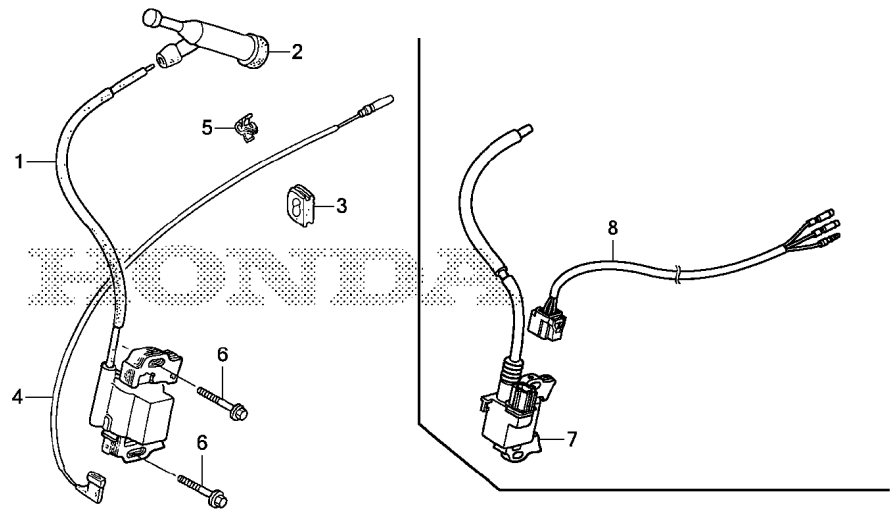

YB84F0301B

Ref #	Part Number	Qty.	Description
1	50130-YG0-003	1	FRAME
2	68325-YG0-003	4	RUBBER (LOWER)
3	78325-YG0-003	1	STRAINER
4	89119-YG0-003	1	TOOL
5	90103-YG0-003	2	BOLT-WASHER (12X45)
6	90107-YG0-003	2	BOLT-WASHER (8X35)
7	90108-YG0-003	1	BOLT, WING (8X15)
8	90301-YG0-003	4	NUT-WASHER (8MM)
9	90302-YG0-003	2	NUT, FLANGE (8MM)

YB84E2202A

Ref #	Part Number	Qty.	Description
1	16500-Z4M-305	1	CONTROL ASSY. (COO)(FOR U.S.A.)
2	16551-Z4M-000	1	ARM, GOVERNOR
3	16555-Z4M-000	1	ROD, GOVERNOR
4	16561-Z4M-010	1	SEE PART DETAILS - PRI; SPRING, GOVERNOR
5	16562-Z4M-000	1	SPRING, THROTTLE RETURN
6	16571-Z4M-000	1	LEVER, CONTROL
7	16574-ZE1-000	1	SPRING, LEVER
8	16575-ZH8-000	1	WASHER, CONTROL LEVER
9	16578-ZE1-000	1	SPACER, CONTROL LEVER
10	16580-Z4M-000	1	BASE, CONTROL
11	16584-883-300	1	SPRING, CONTROL ADJUSTING
12	90013-883-000	2	BOLT, FLANGE (6X12) (CT200)
13	90015-ZE5-010	1	BOLT, GOVERNOR ARM
14	90114-SA0-000	1	NUT, SELF-LOCK (6MM)
15	93500-05025-0H	1	SCREW, PAN (5X25)
16	94050-06000	1	SEE PART DETAILS - PRI; NUT, FLANGE (6MM)