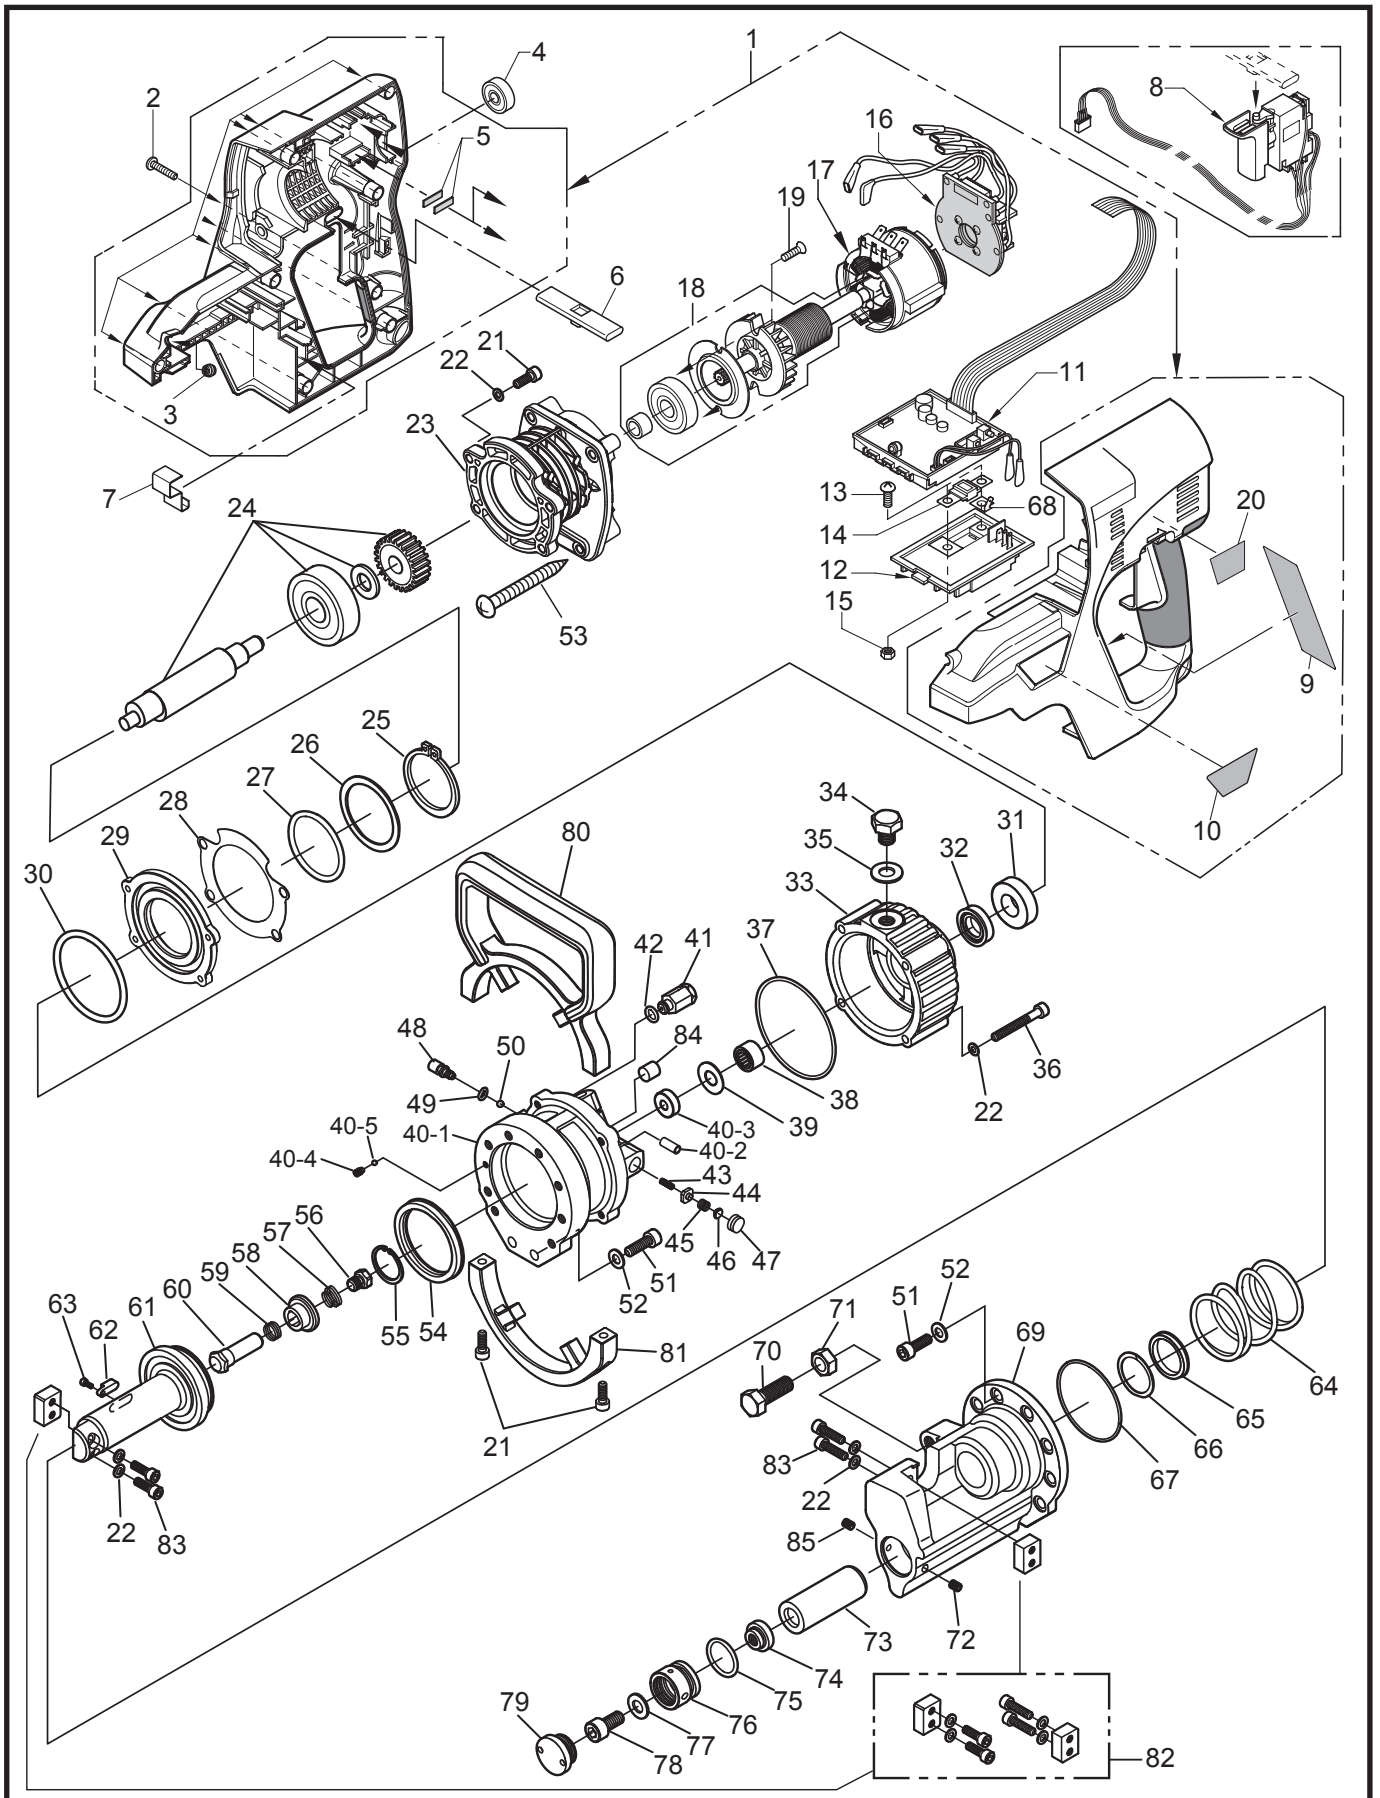

PJRC160

Part NO	Part Code	Description
1	PJ70381	MOTOR HOUSING SET (L&R) (CE)
2	AA05590	TAP TIGHT(B)4X20 CF (PAN-HEAD)
3	PJ10922	LED LENS
4	LL11730	BALL BEARING 608DD
5	PJ10948	SPONGE SEAL
6	PJ10910	CHANGE LEVER
7	PJ10921	SPRING
8	PJ70077	TRIGGER SW
9	PJ13144	SPECIFICATION LABEL(CE)
10	PJ13143	PANEL LABEL(CE)
11	PJ70359	MAIN CIRCUIT BOARD UNIT
12	PJ70084	BATTERY CONNECTOR UNIT
13	AA21176	PHILLIPS PAN HEAD SCREW 5X8 MEC
14	YU39103	FUSE 31500001 RT0
15	CC41101	HEX NUT 1-5
16	PJ70086	POWER CIRCUIT BOARD UNIT
17	PJ70087	STATOR UNIT
18	PJ70095	ROTOR ASSY
19	AA22105	OVAL COUNTER-SUNK SCREW 4X10
20	PJ13142	LOCK LABEL(CE)
21	PJ13877	HEXAGON SOCKET HEAD CAP SCREW M5X15
22	PJ13718	CONICAL SPRING WASHER D5
23	PJ13716	JOINT
24	PJ70350	SHAFT UNIT
25	PJ13726	RETAINING RING (INTERNAL) D42
26	PJ13725	WASHER 10635-SC19L
27	PJ13724	O-RING P42
28	PJ13722	PACKING
29	PJ13713	BRACKET
30	PJ13723	O-RING V56
31	PJ13728	BALL BEARING 6002ZZ
32	PJ13729	OIL SEAL AD15257
33	PJ13727	PUMP CASE

68	PJ10907	RELAY TERMINAL
69	PJ14332	CUTTER HEAD (NEW)
70	PJ13872	ADJUST BOLT M10X30
71	PJ13873	LOCK NUT M10
72	PJ13871	HEXAGON SOCKET SET SCREW M5X6
73	PJ13870	AIR PACK
74	PJ13869	NUT 10288-BP18
75	PJ13868	O-RING P21
76	PJ14333	AIR PACK HOLDER (NEW)
77	PJ13866	CONICAL SPRING WASHER D8
78	PJ13865	SOCKET HEAD CAP SCREW 10167-BP18
79	PJ14334	CAP (NEW)
80	PJ13711	SIDE HANDLE
81	PJ13712	SIDE HANDLE MOUNT
82	PJ70592	BLADE ASSY
84	PJ13842	MAGNET
85	pj14335	HEXAGON SOCKET SET SCREW M5 x 8