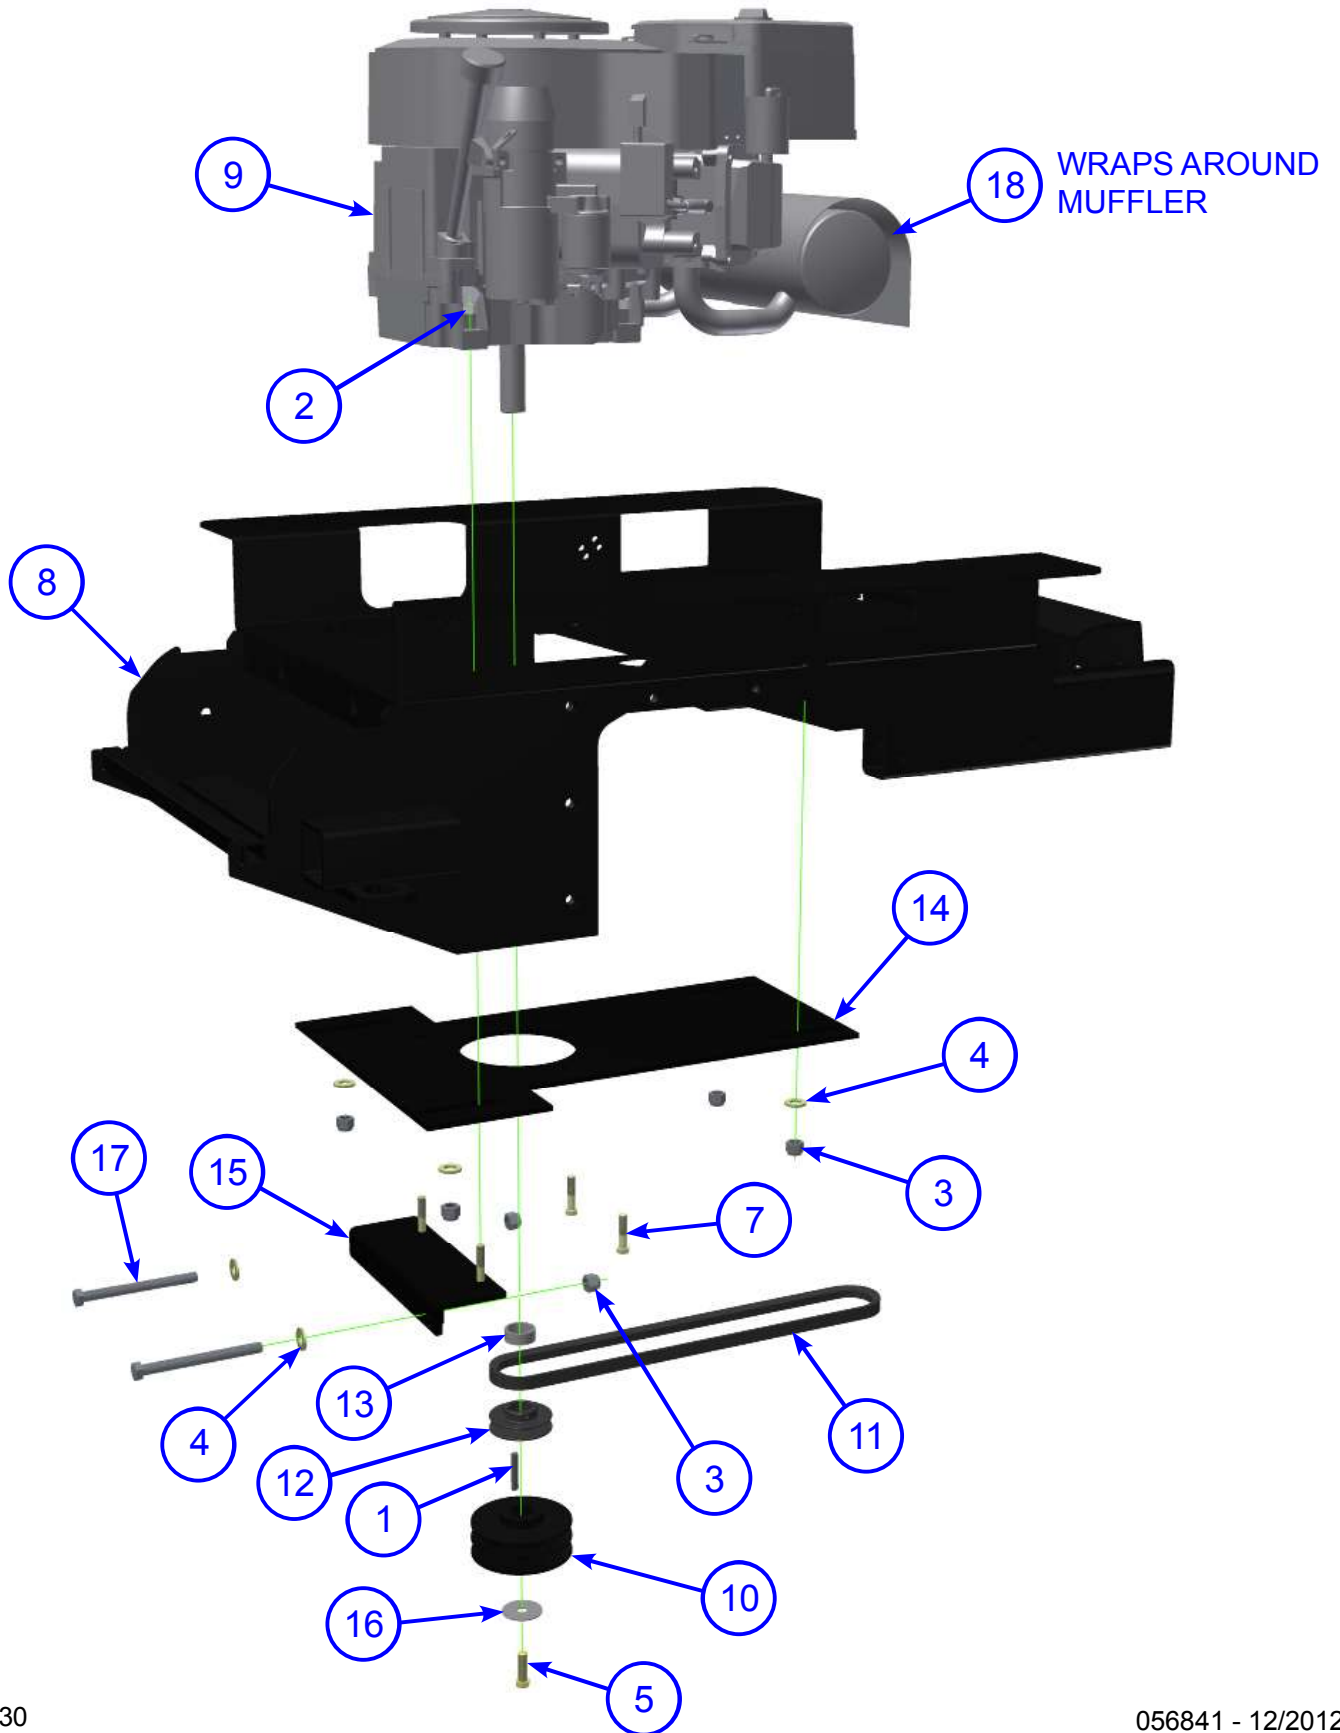

SECTION 4 PARTS

Electrical Schematic

SECTION 4 PARTS

SECTION 4 PARTS

Cabinet Assembly Illustration

Cabinet Assembly Parts List

SECTION 4 PARTS

ITEM	PART NO.	DESCRIPTION	QTY
1	010036	FSTN, HHCS 3/8-16 X 1	6
2	017751	FSTN, FW HARD A325 3/8 (p)	6
3	029671	FSTN, NUT HEX 1/4-20 NYLOC	2
4	042343	FSTN, SFBHCS 1/4"-20 x 3/4	6
5	042344	FSTN, SFBHCS 5/16"-18 x 3/4	30
6	056656	MAIN FRAME WMNT	1
7	056706	FRONT PANEL	1
8	056707	REAR PANEL, LOWER	1
9	056744	HSNG WMNT F/ STEERING	1
10	056750	COVER PLATE F/ BATTERY	1
11	056752	BACK PANEL, UPPER	1
12	056780	CABINET SIDE WMNT	2
13	056781	TOP COVER WMNT	1
14	056919	DOOR WMNT	1

SECTION 4 PARTS

Engine Mount Assembly Illustration

Engine Mount Assembly Parts List

SECTION 4 PARTS

ITEM	PART NO.	DESCRIPTION	QTY
1	010307	KEY, 1/4" X 2" LONG	1
2	010464	FSTN, NUT NYLOK 3/8-16	4
3	011238	FSTN, NUT HEX NYLOK 1/2-13	6
4	011490	FSTN, FW HARDENED 1/2	6
5	017898	FSTN, HHCS 7/16-20 X 1-1/2 GR8	1
6	026775	SCR, 3/8-16x2 GR 8 HHC	2
7	039740	BOLT, 3/8-16 X 2-1/4 GR 8 HHC	2
8	056656	MAIN FRAME WMNT	1
9	056679	KOHLER ENGINE, 27HP VERT	1
10	056773	2BK52 X 1-1/8 FHP SHEAVE	1
11	056774	V-BELT, A45 HI POWER	1
12	056775	PULLEY, AK30X1 1/8	1
13	056782	ENGINE SPACER	1
14	056794	ENGINE ADJ PLATE	1
15	056805	ANGLE F/ ADJ, WMNT	1
16	056875	7/16 X 2 FENDER WASHER	1
17	057539	FSTN, HHCS 1/2-13 X 5 1/2" LONG TAP BOLT	2
18	056938	HEAT SHIELD, 14"X20"	1