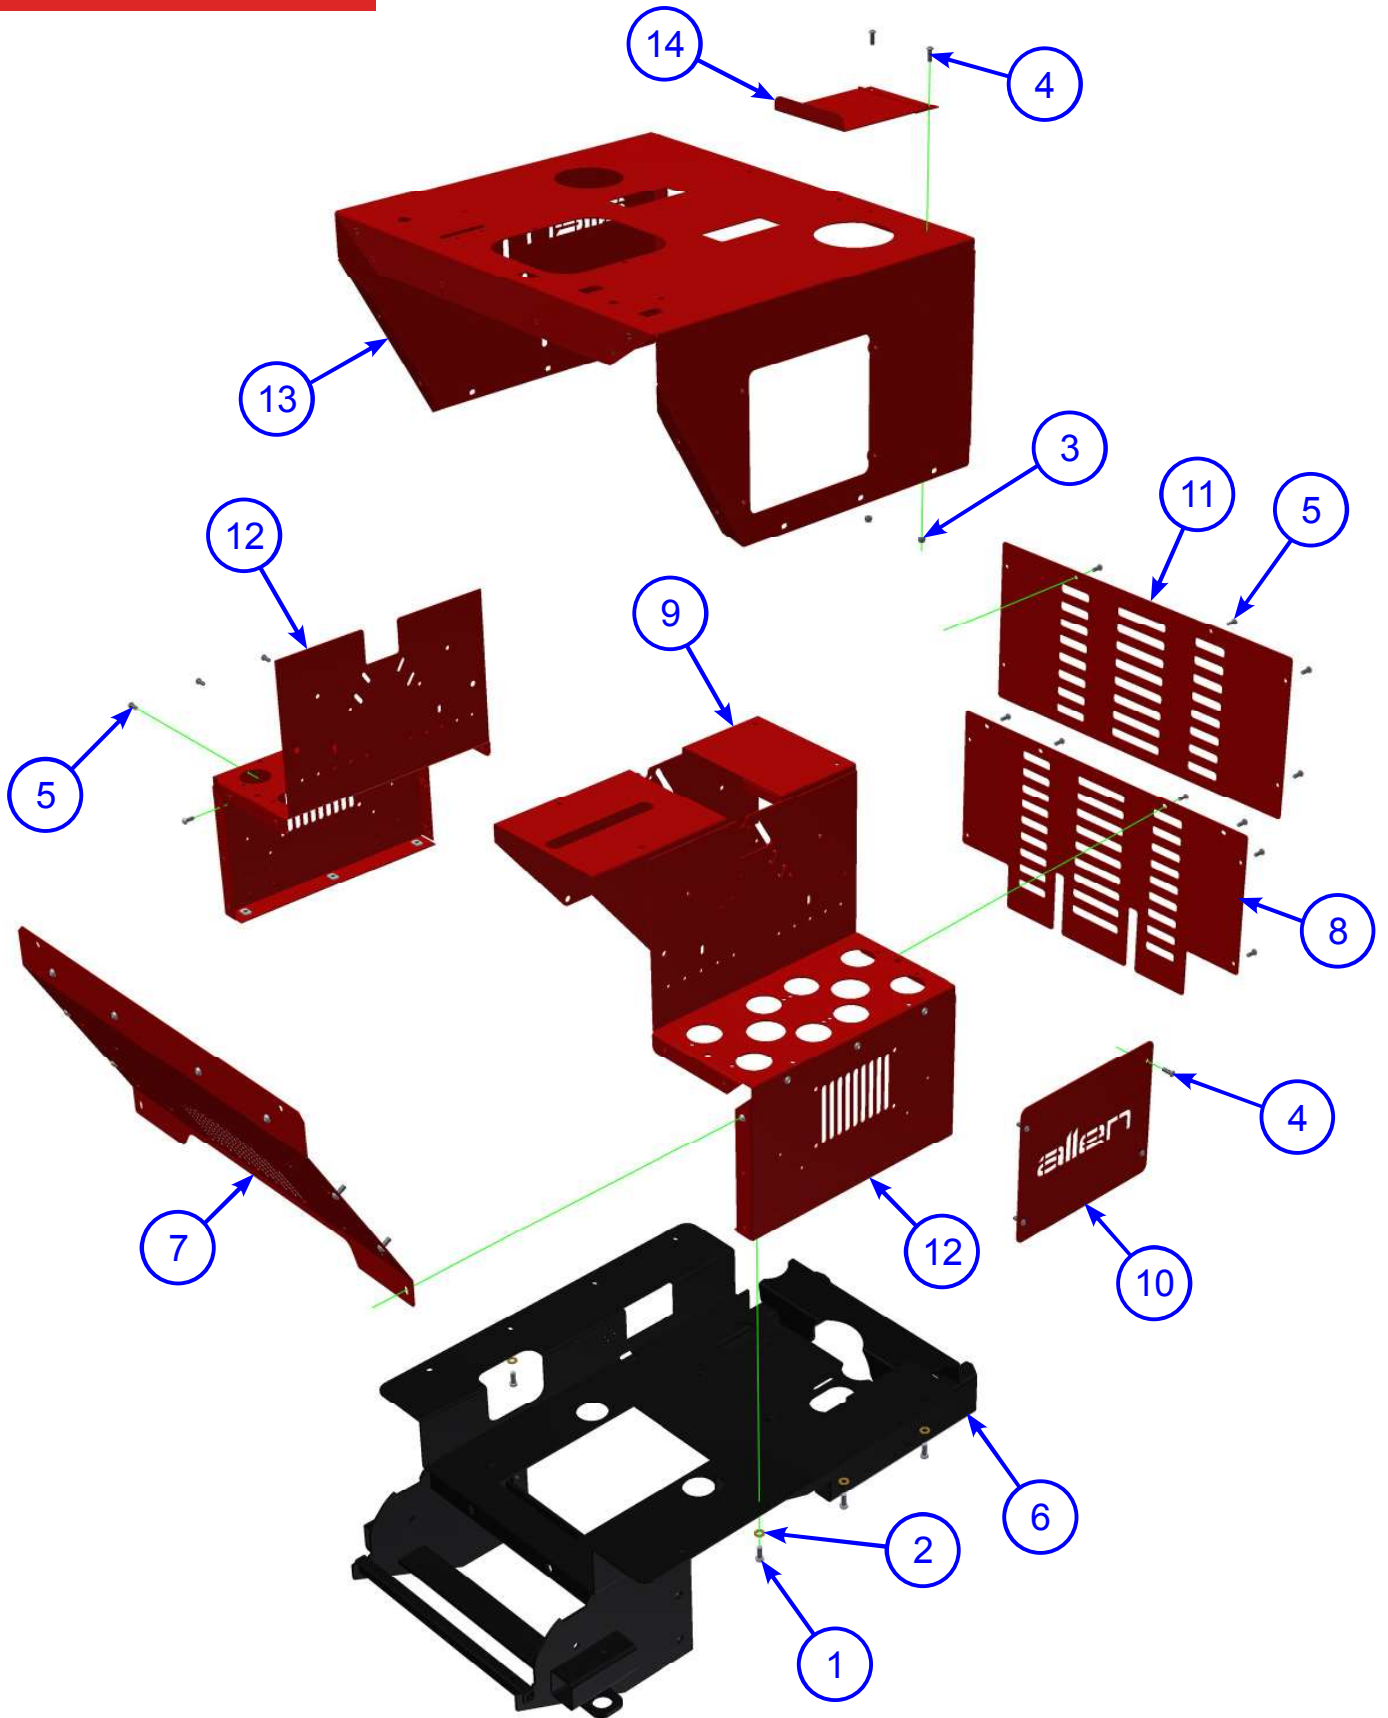

SECTION 4 PARTS

Electrical Schematic

SECTION 4 PARTS

SECTION 4 PARTS

Cabinet Assembly Illustration

Cabinet Assembly Parts List

SECTION 4 PARTS

ITEM	PART NO.	DESCRIPTION	QTY
1	010036	FSTN, HHCS 3/8-16 X 1	6
2	017751	FSTN, FW HARD A325 3/8 (p)	6
3	029671	FSTN, NUT HEX 1/4-20 NYLOC	2
4	042343	FSTN, SFBHCS 1/4"-20 x 3/4	6
5	042344	FSTN, SFBHCS 5/16"-18 x 3/4	30
6	056656	MAIN FRAME WMNT	1
7	056706	FRONT PANEL	1
8	056707	REAR PANEL, LOWER	1
9	056744	HSNG WMNT F/ STEERING	1
10	056750	COVER PLATE F/ BATTERY	1
11	056752	BACK PANEL, UPPER	1
12	056780	CABINET SIDE WMNT	2
13	056781	TOP COVER WMNT	1
14	056919	DOOR WMNT	1