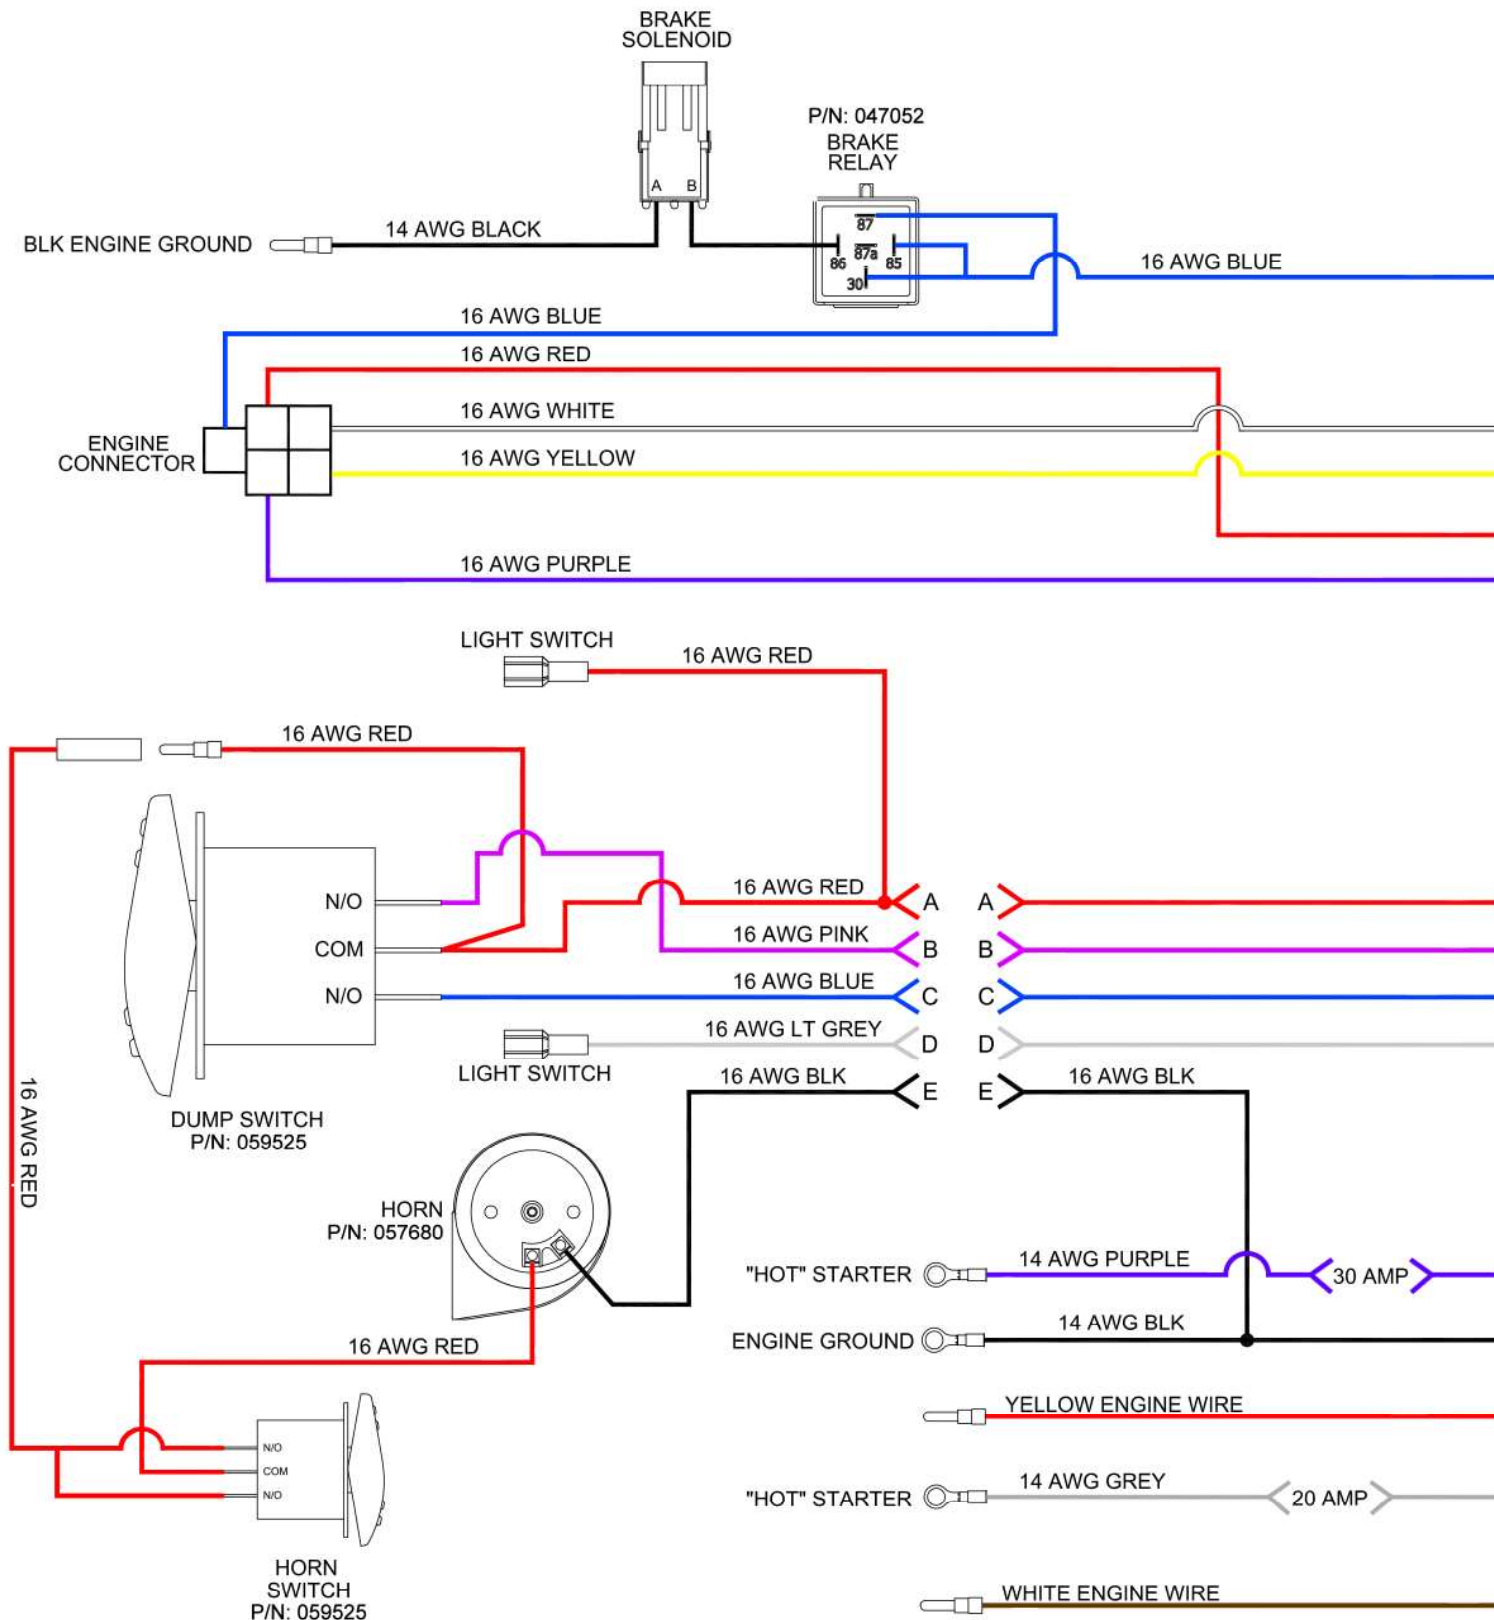

Hydraulics - cont'd Parts List

SECTION 4 PARTS

ITEM	PART NO.	DESCRIPTION	QTY
1	038664	#10 HOSE CLAMP	8
2	042343	FSTN, SFBHCS 1/4"-20 x 3/4	1
3	045915	FTG, F6400-6-6-O STR JIC-SAE	3
4	045921	FTG, F6400-8-8-O STR JIC-SAE	1
5	045922	FTG, F6400-4-6-O STR JIC-SAE	2
6	045952	FTG, F6801-6-6-NWO 90° ELB	2
7	046350	FTG, F6602-8-8-8-O TEE	2
8	046366	F2406-08-06-0 FLARE-O FITTING	3
9	046729	FILTER HEAD SLF-030	1
10	046730	FILTER ELEMENT SF 6310-18	1
11	048740	FTG., F6801-4-8-NWO	2
12	049024	EXCHANGER, 12 VDC AIR-OIL HEAT	1
13	056675	TRANSMISSION LH HYDROSTATIC	1
14	056678	TRANSMISSION RH HYDROSTATIC	1
15	056915	HYD PUMP, AUX	1
16	056924	VALVE ASSEMBLY FOR TRACK BUGGY	1
17	052884	FITTING, 2501-06-06	2
18	42123-23	CYLINDER, HYDRAULIC X 2-1/2" BORE	1
19	052880	FITTING, 4504-10-10-10	1
20	052886	FITTING, 4601-10-8	1
21	052887	FITTING, 4603-10-10	2
22	052888	FITTING, 6500-06-06	1
23	052889	FITTING, 9002-08-08	1
24	052890	FITTING, 9036-08-08	1
25	052891	WASHER, 9500-08	1
26	052892	4M3K/4G-4FJX/4G-4FJX-90S 54" CYL ROD TO SOL VALVE #3	1
27	052893	4M3K/4G-4FJX/4G-4FJX-90L 72" CYL PISTON TO SOL VALVE #1	1
28	052894	6M3K/6G-6FJX/6G-6GJX-90S 32" AUX PUMP OUTLET TO SOL VALVE #2	1
29	052895	6M3K/6G-6FJX/6G-6GJX-90S 26" FILTER INLET TO SOL VALVE #4	1
30	052896	6M3K/6G-6FJX/6G-6GJX-90S 23" FILTER OUTLET TO COOLER INLET	1
31	052897	6M3K/6G-6FJX/6G-6GJX-90S 26" COOLER INLET TO BOTTOM RH TRANS	1
32	052898	6M3K/6G-6FJX/6G-6GJX-90S 30" COOLER INLET TO BOTTOM LH TRANS	1
33	052899	8M3K/8G-8FJX/8G-8GJX 33" TANK TO AUX PUMP INLET	1
34	052900	1RLA CASE DRAIN LOW PRESSURE CONNECTIONS	80"
35	052901	ENGINE DRAIN HOSE (NOT SHOWN)	1
36	056957	OIL, HYDRAULIC 20W-50	1.5
37	42103-11	FSTN 1/4-20 x 3/4 FSHCS	2

SECTION 4 PARTS

Electrical Schematic