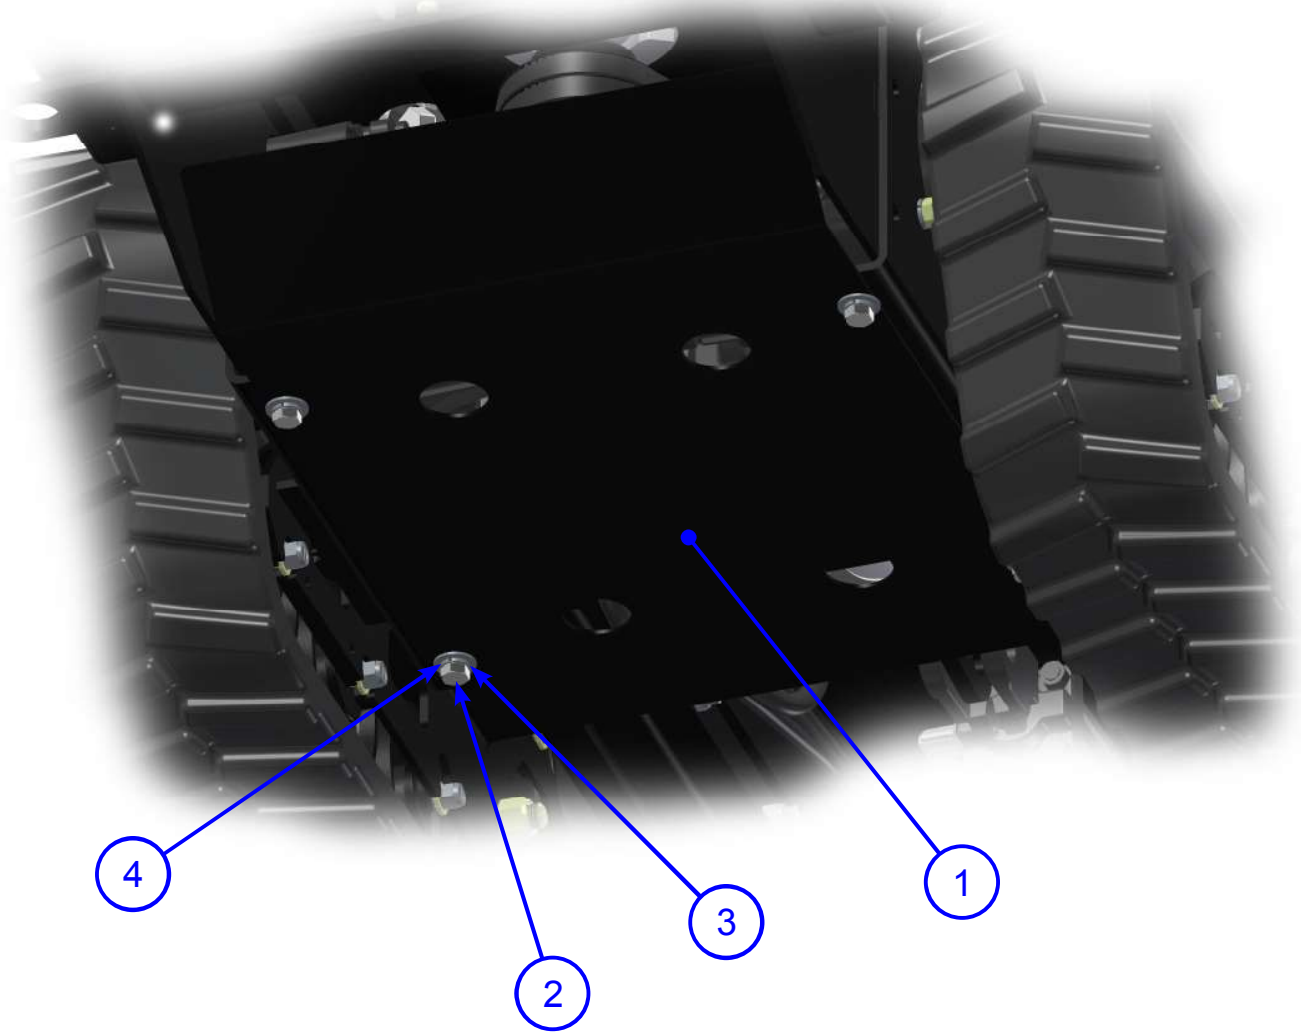

SECTION 4 PARTS

Skid Plate Assembly Illustration and Parts List

ITEM	PART NO.	DESCRIPTION	QTY
1	056929	SKID PLATE	1
2	010067	FSTN, HHCS 1/2-13 X 1	4
3	010085	FSTN, FW 1/2	4
4	010093	FSTN, LW 1/2	4