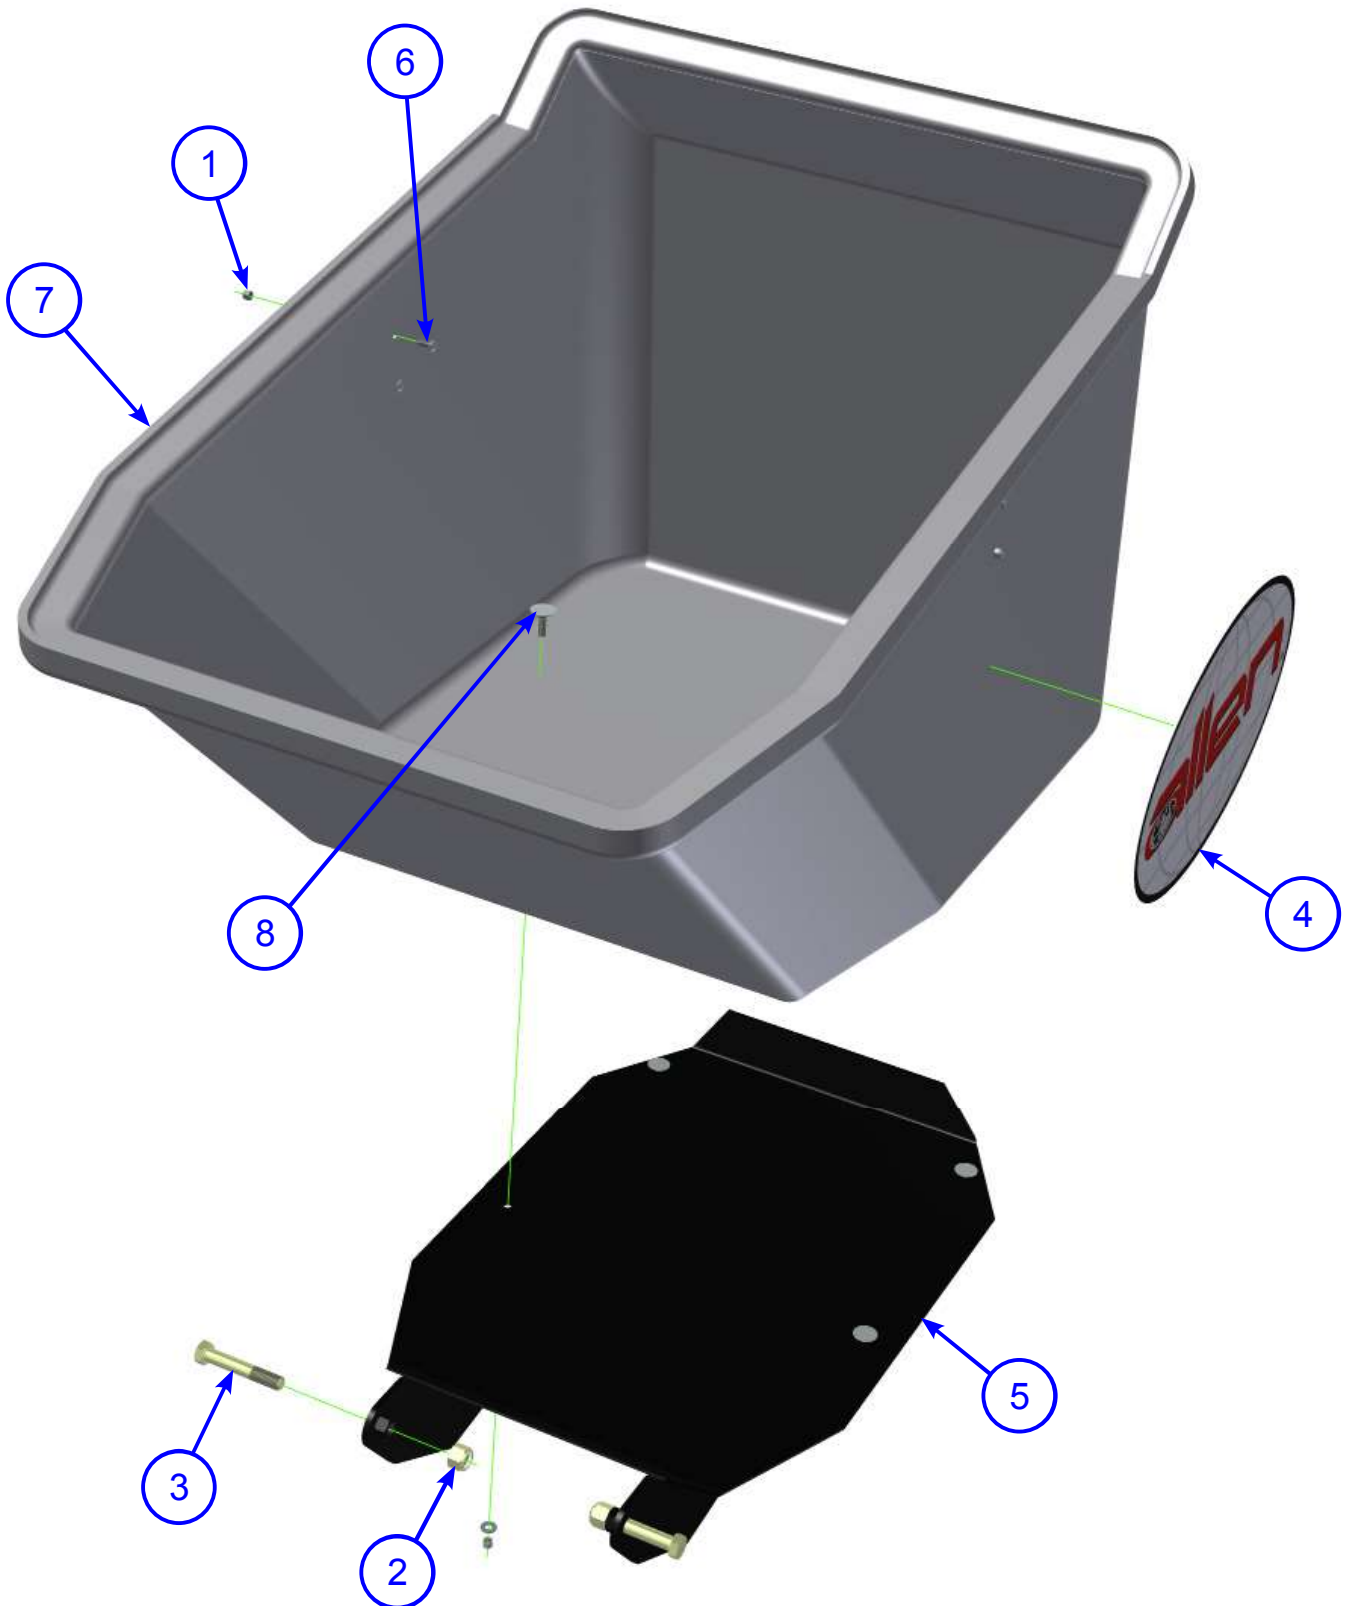

SECTION 4 PARTS

Bucket Assembly Illustration

Bucket Assembly Parts List

SECTION 4 PARTS

ITEM	PART NO.	DESCRIPTION	QTY
1	020542	FSTN, NUT HEX 1/4-20 NYLOC	4
2	049351	FSTN, NUT 3/4-10 GR 8 NYLOCK HEX	2
3	050237	FSTN, HHCS 3/4-10 X 4 1/2" GRADE 8 ZINC	2
4	056400	DECAL, 20" OVAL ALLEN	2
5	056646	MB-16/21 BUCKET BASE	1
6	042343	FSTN, SFBHCS 1/4"-20 x 3/4	4
7	42106-01	PLASTIC BUCKET, 16 CU FT	1
8	42106-02	BOLT, ELEVATOR ASSY (NUT,WASHER,BOLT)	4