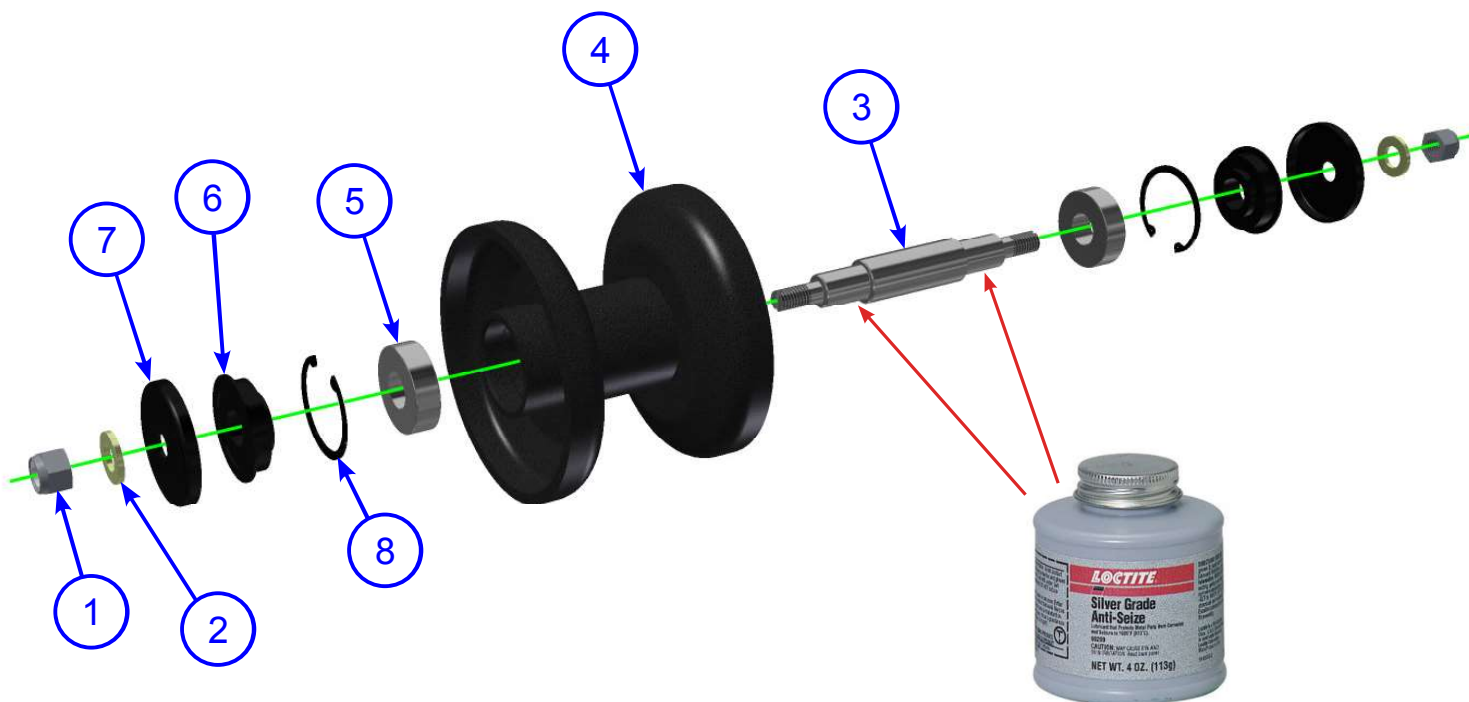

SECTION 4 PARTS

Track Roller Assembly - 056761 Illustration and Parts List

ITEM	PART NO.	DESCRIPTION	QTY
	056761	ROLLER ASSEMBLY	-
1	011238	FSTN, NUT HEX NYLOK 1/2-13	2
2	011490	FSTN, FW HARDENED 1/2	2
3	056710	AXLE F/ ROLLER	1
4	056718	ROLLER	1
5	056719	BEARING, 6204-2RS C/3	2
6	056720	SEAL, I.S.P. 20 X 47 X 7 A-NBR	2
7	056736	SHIELD	2
8	056760	RETAINING RING, INT, 1 13/16	2