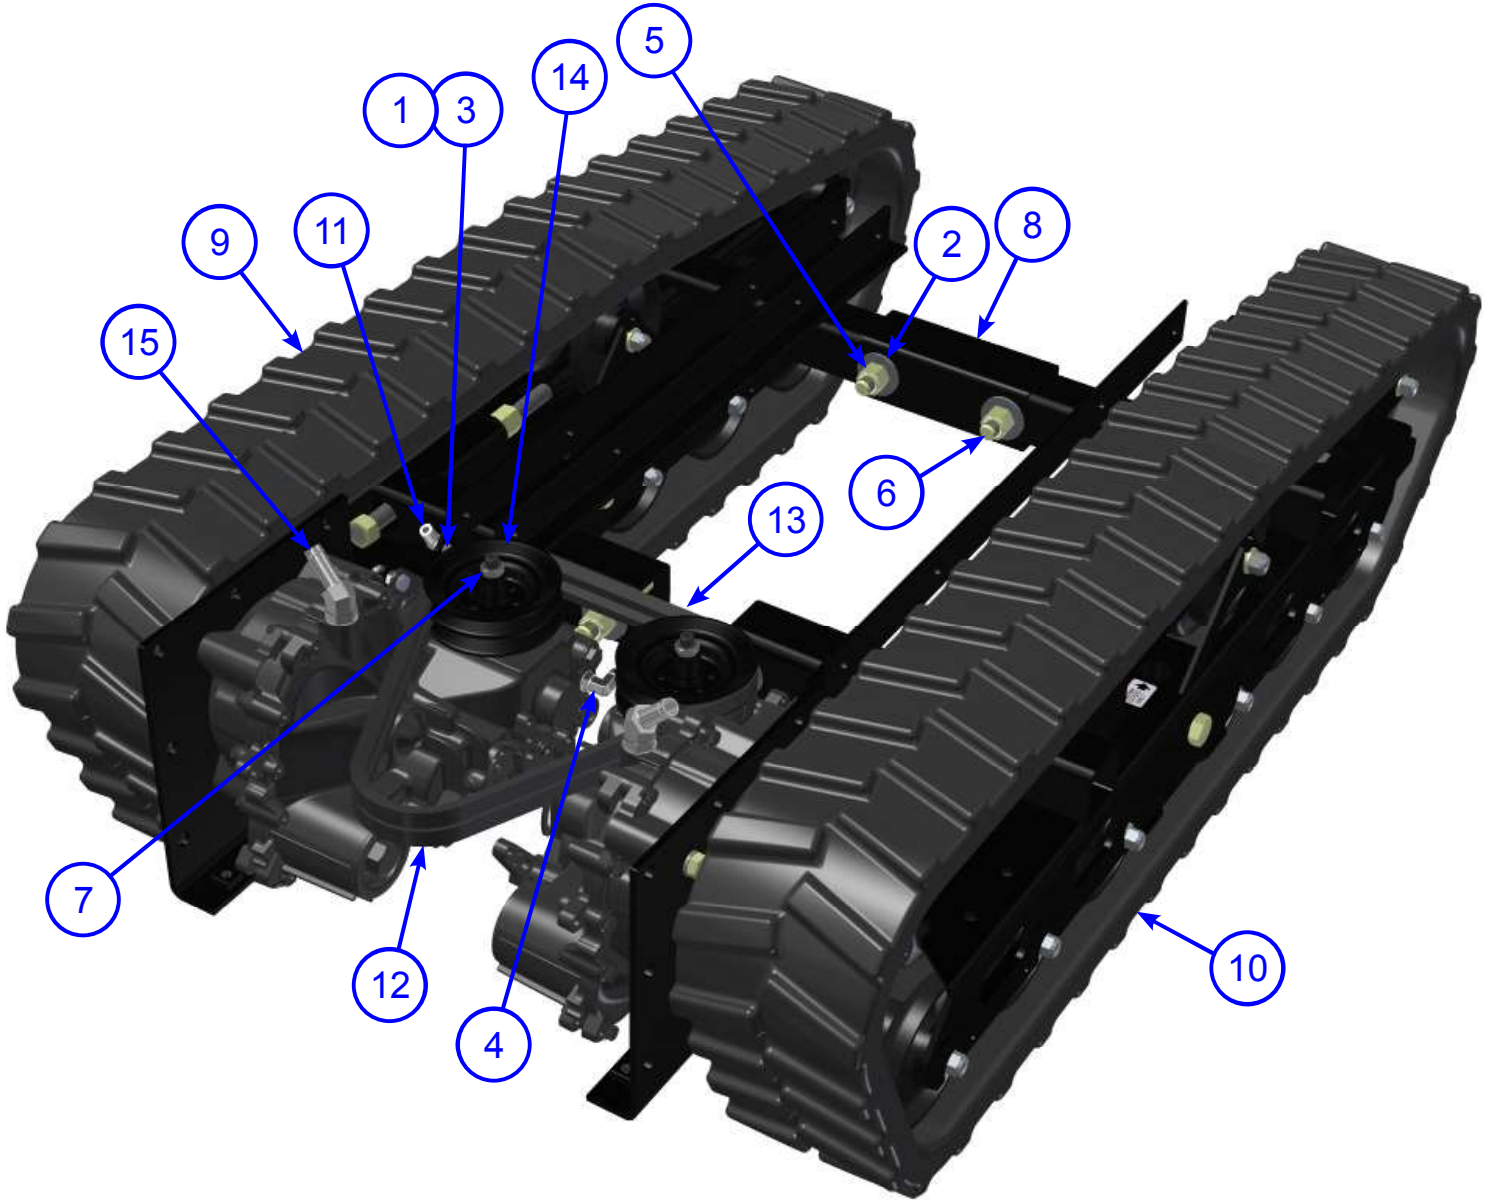

SECTION 4 PARTS

Stand Assembly Illustration

Stand Assembly Parts List

SECTION 4 PARTS

ITEM	PART NO.	DESCRIPTION	QTY
1	010038	BOLT, 3/8-16x1-1/2 GR 5 HHCS	2
2	010069	FSTN, HHCS 1/2-13 X 1-1/2	2
3	010091	FSTN, LW 3/8	2
4	011238	FSTN, NUT HEX NYLOK 1/2-13	2
5	048423	RUBBER BUMPER	2
6	052801	DECAL, LIFT POINT TRACK BUGGY	2
7	056656	MAIN FRAME WMNT, TRACK BUGGY	1
8	056696	OPERATOR PLATFORM F/TRACK BUGGY	1
9	DE2700	DECAL, CHECK STRIPE 1-1/2" X 12" LG	2

SECTION 4 PARTS

Track Assembly Illustration

Track Assembly Parts List

SECTION 4 PARTS

ITEM	PART NO.	DESCRIPTION	QTY
1	010003	FSTN, HHCS 1/4-20 X 1	2
2	010087	FSTN, FW 3/4	4
3	020542	FSTN, NUT STOVER LOCK 1/4-20	2
4	045952	FTG, F6801-6-6-NWO 90° ELB	2
5	049351	FSTN, NUT 3/4-10 GR 8 NYLOCK HEX	4
6	050237	FSTN, HHCS 3/4-10 X 4 1/2" GRADE 8 ZINC	4
7	052799	FSTN, NUT HEX JAM 1/2-13	2
8	056638	CROSS MEMBR F/ FRAME	1
9	056674	TRACK ASSEMBLY, LH	1
10	056677	TRACK ASSEMBLY, RH	1
11	056771	BALL JOINT, 1/4"	2
12	056774	BELT, BX-41	2
13	056925	ANGLE FOR CABLES	1
14	056943	PULLEY, 2-GROOVE	2
15	052887	FITTING, 4603-10-10	2