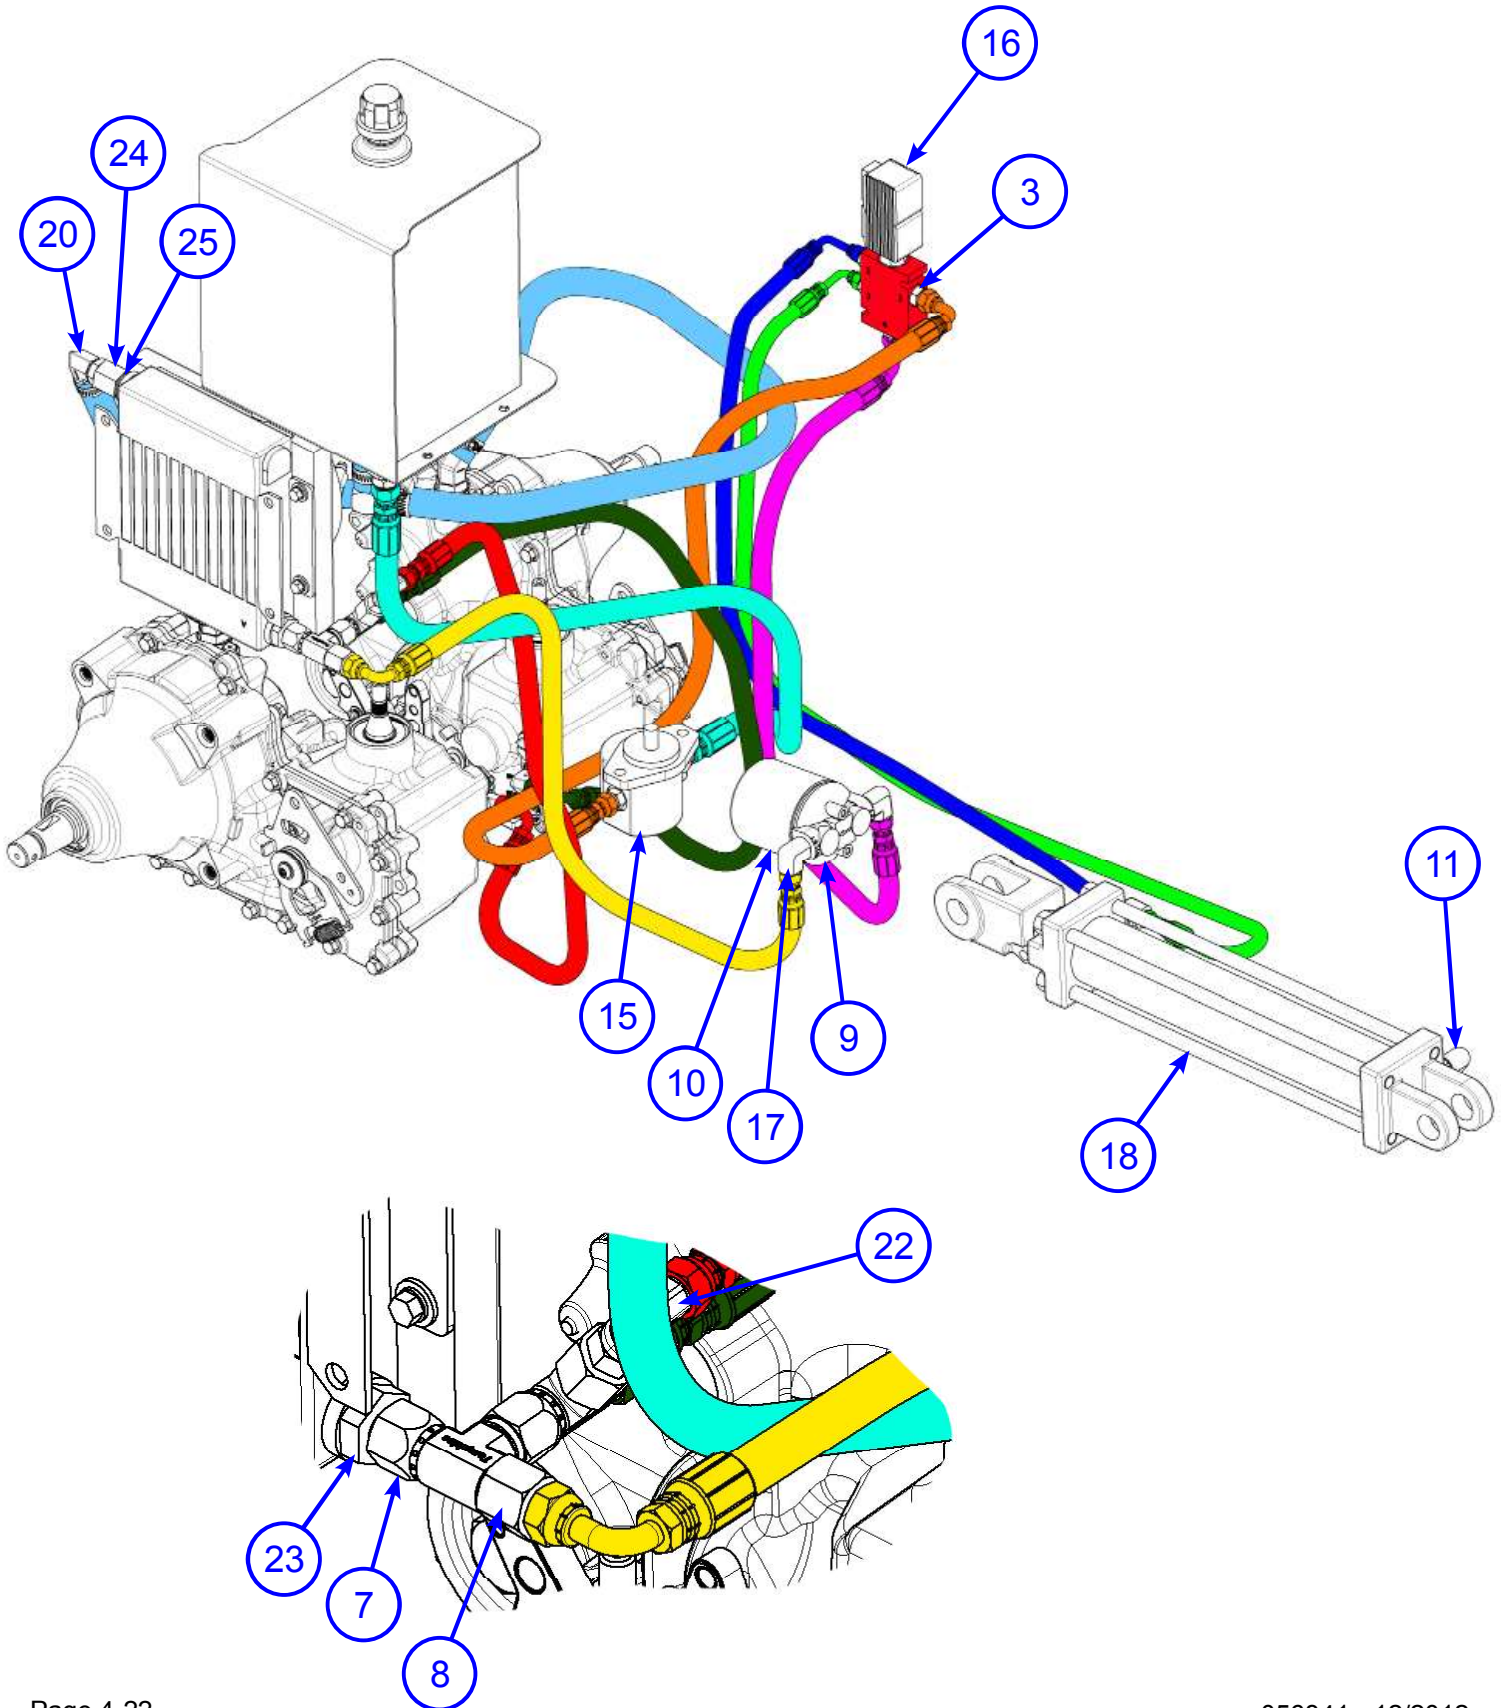

SECTION 4 PARTS

Hydraulics - cont'd Illustration

Hydraulics - cont'd Parts List

SECTION 4 PARTS

ITEM	PART NO.	DESCRIPTION	QTY
1	038664	#10 HOSE CLAMP	8
2	042343	FSTN, SFBHCS 1/4"-20 x 3/4	1
3	045915	FTG, F6400-6-6-O STR JIC-SAE	3
4	045921	FTG, F6400-8-8-O STR JIC-SAE	1
5	045922	FTG, F6400-4-6-O STR JIC-SAE	2
6	045952	FTG, F6801-6-6-NWO 90° ELB	2
7	046350	FTG, F6602-8-8-8-O TEE	2
8	046366	F2406-08-06-0 FLARE-O FITTING	3
9	046729	FILTER HEAD SLF-030	1
10	046730	FILTER ELEMENT SF 6310-18	1
11	048740	FTG., F6801-4-8-NWO	2
12	049024	EXCHANGER, 12 VDC AIR-OIL HEAT	1
13	056675	TRANSMISSION LH HYDROSTATIC	1
14	056678	TRANSMISSION RH HYDROSTATIC	1
15	056915	HYD PUMP, AUX	1
16	056924	VALVE ASSEMBLY FOR TRACK BUGGY	1
17	052884	FITTING, 2501-06-06	2
18	42123-23	CYLINDER, HYDRAULIC X 2-1/2" BORE	1
19	052880	FITTING, 4504-10-10-10	1
20	052886	FITTING, 4601-10-8	1
21	052887	FITTING, 4603-10-10	2
22	052888	FITTING, 6500-06-06	1
23	052889	FITTING, 9002-08-08	1
24	052890	FITTING, 9036-08-08	1
25	052891	WASHER, 9500-08	1
26	052892	4M3K/4G-4FJX/4G-4FJX-90S 54" CYL ROD TO SOL VALVE #3	1
27	052893	4M3K/4G-4FJX/4G-4FJX-90L 72" CYL PISTON TO SOL VALVE #1	1
28	052894	6M3K/6G-6FJX/6G-6GJX-90S 32" AUX PUMP OUTLET TO SOL VALVE #2	1
29	052895	6M3K/6G-6FJX/6G-6GJX-90S 26" FILTER INLET TO SOL VALVE #4	1
30	052896	6M3K/6G-6FJX/6G-6GJX-90S 23" FILTER OUTLET TO COOLER INLET	1
31	052897	6M3K/6G-6FJX/6G-6GJX-90S 26" COOLER INLET TO BOTTOM RH TRANS	1
32	052898	6M3K/6G-6FJX/6G-6GJX-90S 30" COOLER INLET TO BOTTOM LH TRANS	1
33	052899	8M3K/8G-8FJX/8G-8GJX 33" TANK TO AUX PUMP INLET	1
34	052900	1RLA CASE DRAIN LOW PRESSURE CONNECTIONS	80"
35	052901	ENGINE DRAIN HOSE (NOT SHOWN)	1
36	056957	OIL, HYDRAULIC 20W-50	1.5