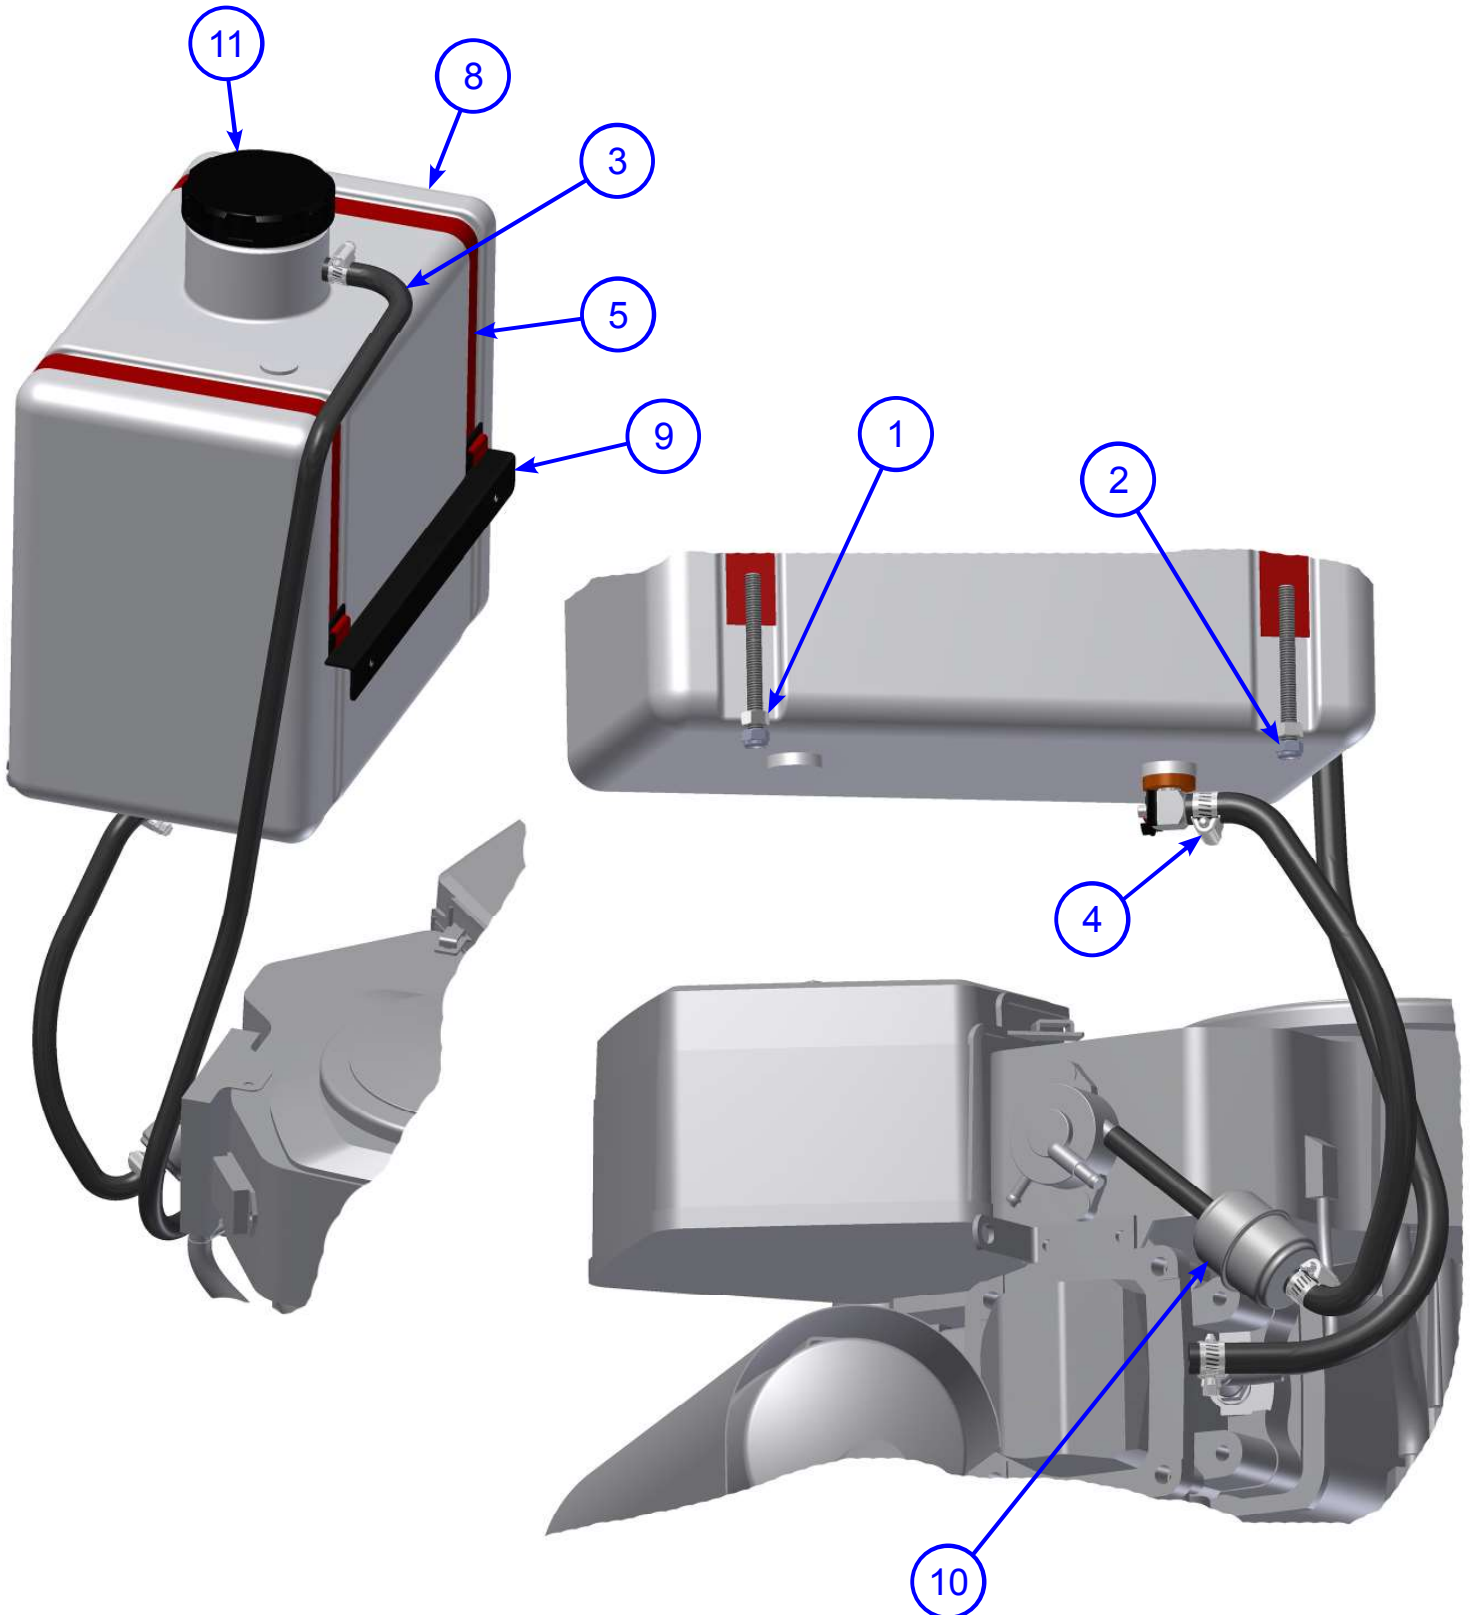

SECTION 4 PARTS

Fuel Assembly Illustration

Fuel Assembly Parts List

SECTION 4 PARTS

ITEM	PART NO.	DESCRIPTION	QTY
1	010100	FSTN, NUT HEX 5/16-18	2
2	012612	FSTN, NUT HEX NYLOCK 5/16-18	2
3	019429	HOSE, 5/16" FUEL LINE	41"
4	019430	FSTN, CLAMP SIZE 4 MINI	3
5	048921	STRAP, TANK MSP425	2
6	049035	CAP, 3-1/2" VENTED BLACK	1
7	056679	KOHLER ENGINE, 27HP VERT	1
8	056749	TANK, 6 GALLON GAS, EPA, W/CAP	1
9	056753	TANK MNT BRKT	1
10	057993	FUEL FILTER REPLACEMENT	1
11	053213	CAP F/ TANK, EPA (REPLACEMENT)