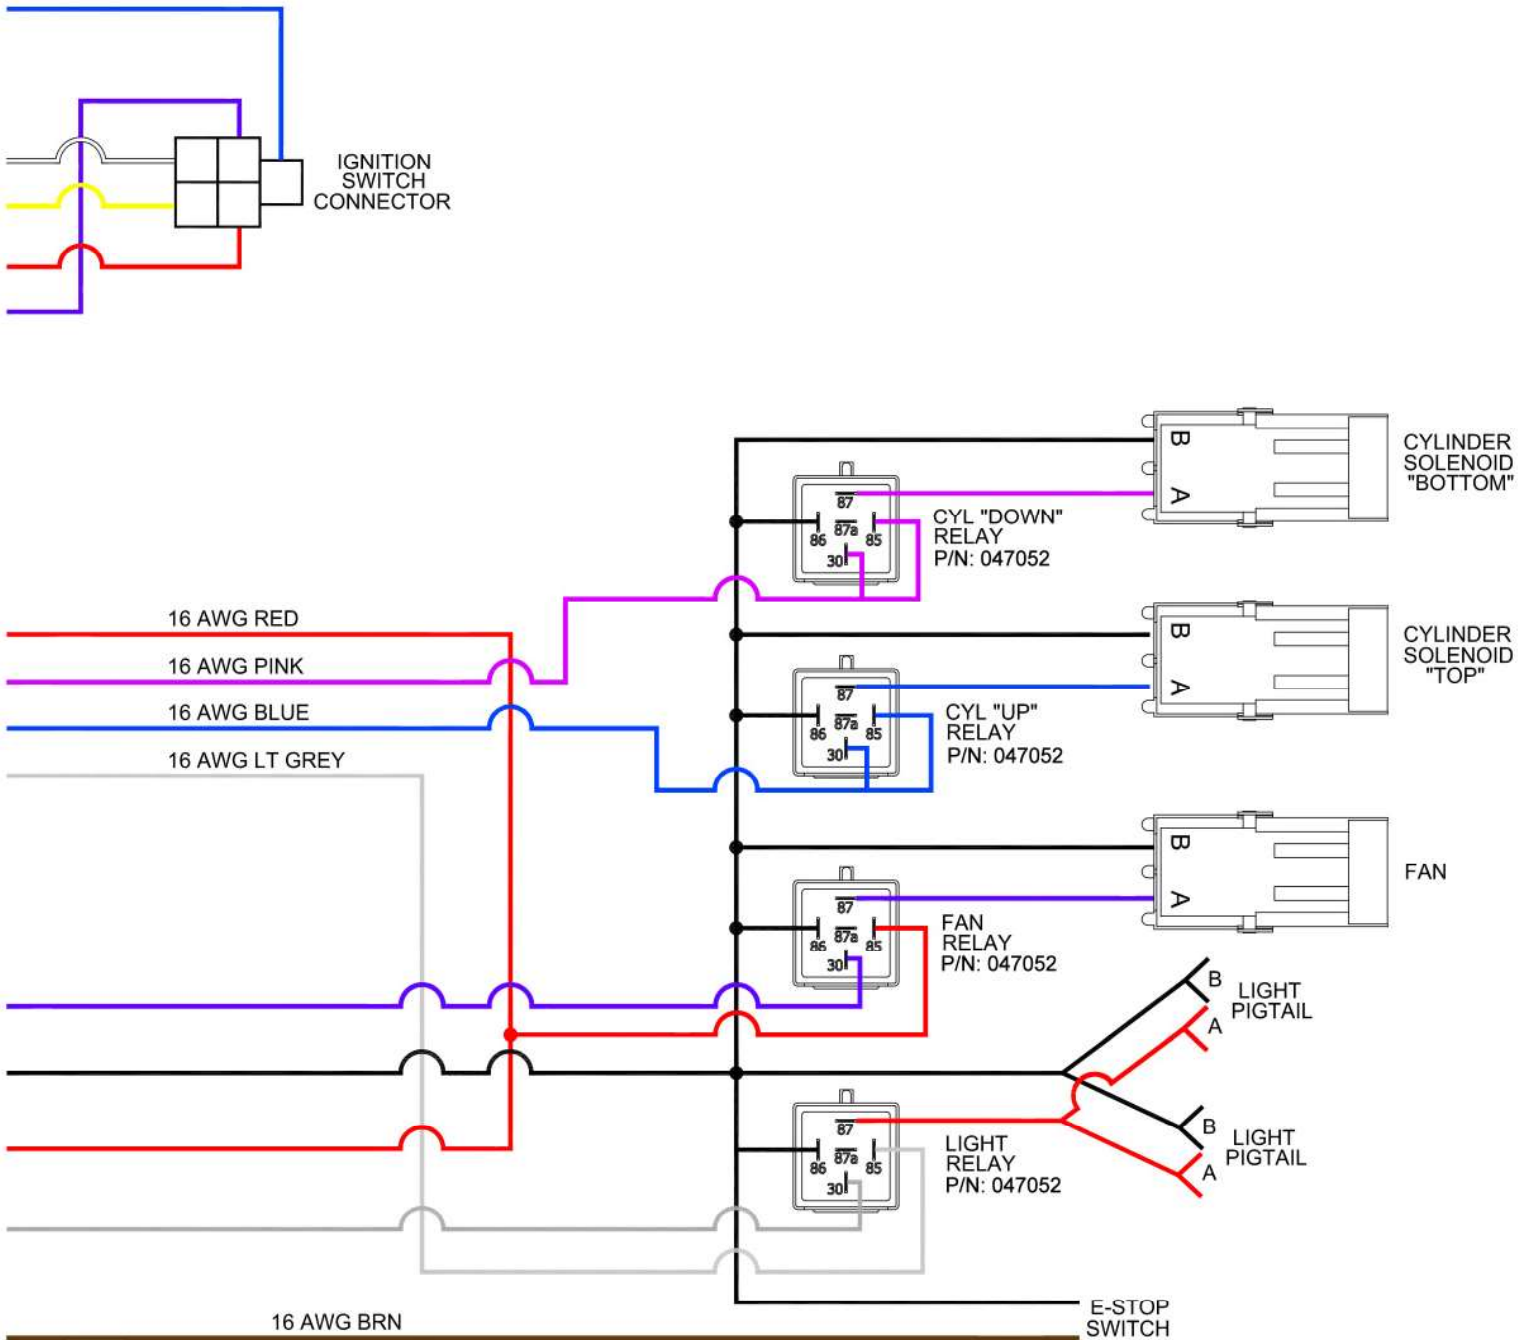

SECTION 4 PARTS