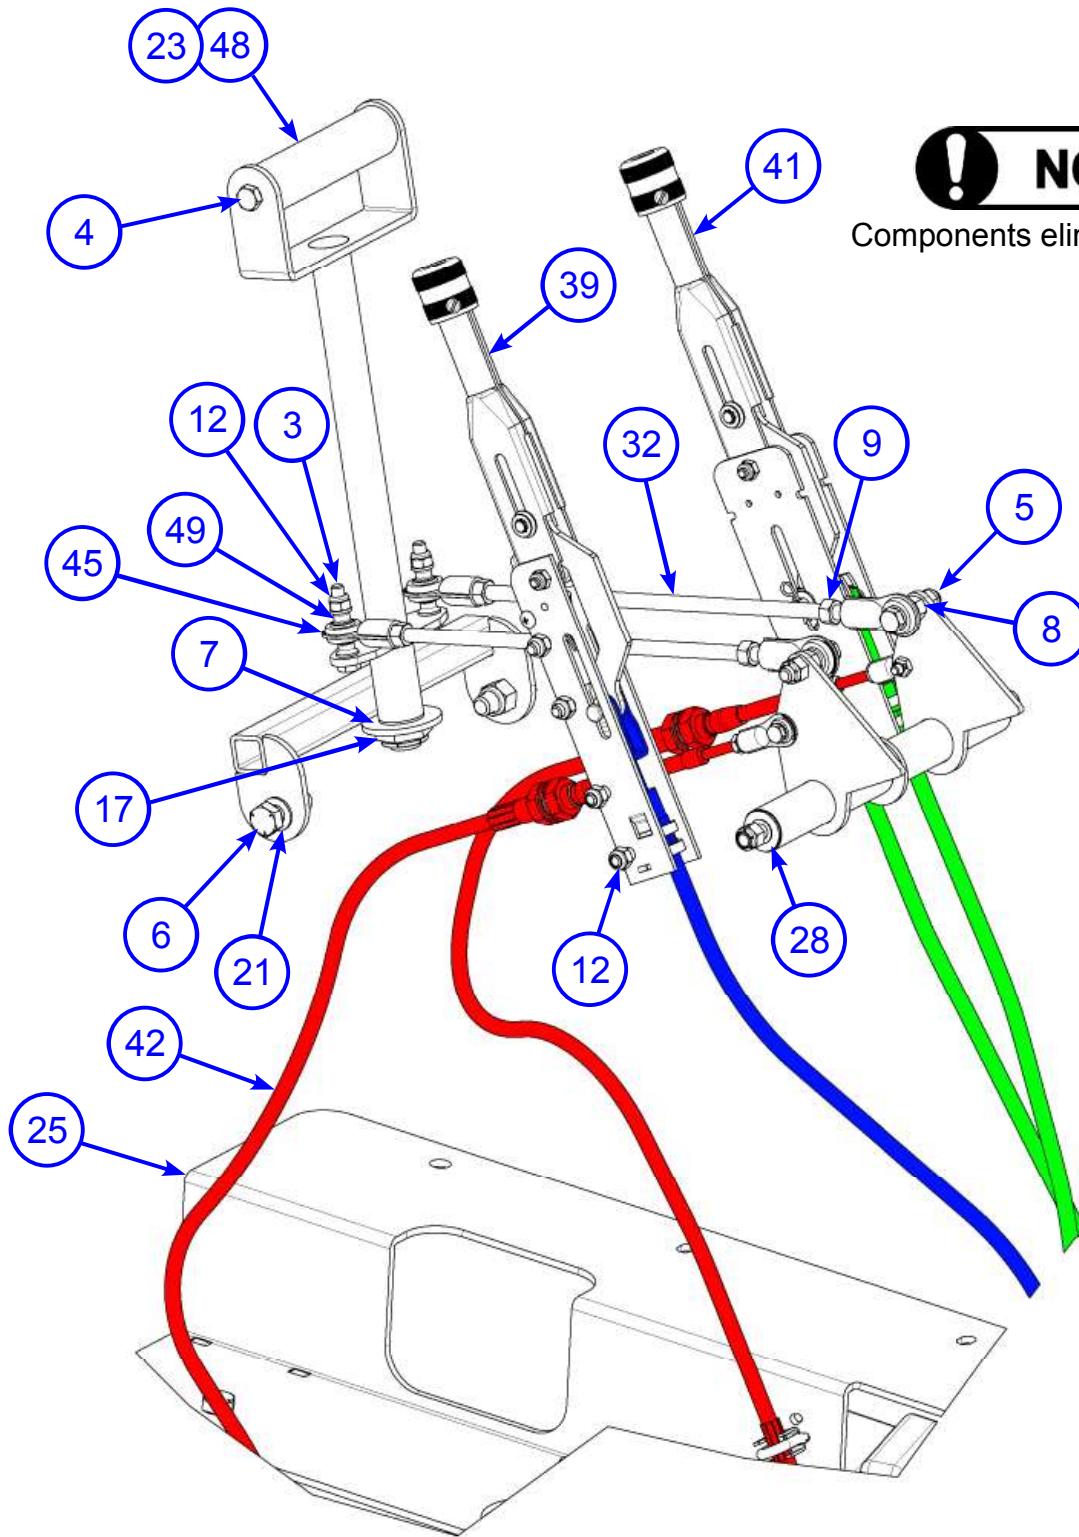

SECTION 4 PARTS

Lever Assembly - cont'd Illustration

NOTE

Components eliminated for clarity.

Lever Assembly - cont'd Parts List

SECTION 4 PARTS

ITEM	PART #	DESCRIPTION	QTY
1	010003	FSTN, HHCS 1/4-20 X 1	4
2	010023	FSTN, HHCS 5/16-18 X 1-3/4	7
3	010024	FSTN, HHCS 5/16-18 X 2 GR 5	2
4	010035	FSTN, HHCS 3/8-16 X 3/4	2
5	010039	FSTN, HHCS 3/8-16 X 1 3/4" LONG GR5	2
6	010069	FSTN, HHCS 1/2-13 X 1-1/2	2
7	010087	FSTN, FW 3/4	1
8	010102	FSTN, NUT HEX 3/8-16	2
9	010103	FSTN, NUT HEX 3/8-16	5
10	010464	FSTN, NUT NYLOK 3/8-16	5
11	011238	FSTN, NUT HEX NYLOK 1/2-13	2
12	012612	FSTN, NUT HEX NYLOCK 5/16-18	9
13	012982	FSTN, FW 5/8" ZINC PLATED	1
14	017751	FSTN, FW HARD A325 3/8 (p)	2
15	020542	FSTN, NUT STOVER LOCK 1/4-20	2
16	021368	SCR, 3/8-24X1 HEXHD CAP, GR8	1
17	026447	NUT, 3/4-10 SELFLOCK THIN HEX	1
18	029671	FSTN, NUT HEX 1/4-20 NYLOC	2
19	040488	HHCS, 3/8-16 X 6 1/2	1
20	048929	BEARING, Ø3/4 ID PLASTIC FLANGE	2
21	056389	SHOULDER SPACER, 6294K444	2
22	056395	PIVOT WMNT F/STEERING	1
23	056407	HANDLE F/ STEERING	1
24	056408	STEERING HANDLE WMNT	1
25	056656	FRAME WMNT	1
26	056691	UNDERCARRIAGE ASSEMBLY	1
27	056707	REAR PANEL, LOWER	1
28	056711	NYLON BEARING 6389K621	4
29	056712	SPANNER TUBE	1
30	056713	3/8-16 ALL THREAD, 11 1/2"	1
31	056716	BELL CRANK WMNT	2
32	056735	THREADED ROD F/ STEERING	2
33	056744	HSNG WMNT F/ STEERING	1
34	056751	BRAKE CONTROL BRKT	1
35	056752	BACK PANEL, UPPER	1
36	056754	COMPRESSION SPRING, 3" , 9657k437	1
37	056755	BRAKE SPRING BRKT	1
38	056763	BRAKE CABLE, TRACK BUGGY	1
39	056764	BRAKE LEVER W/ SWITCH, TRACK BUGGY	1
40	056765	OD CABLE, TRACK BUGGY	2
41	056766	HI-LO LEVER, TRACK BUGGY	1
42	056768	STEERING CABLE, TRACK BUGGY	2
44	056769	CABLE CLAMP	2
45	056770	BALL JOINT 3/8"	4
46	056771	BALL JOINT, 1/4"	2
47	056780	CABINET SIDE WMNT	2
48	056874	FOAM HANDLE GRIP	1
49	056877	SPACER	4
50	059516	COUPLING NUT, 3/8-24 X 1 3/4	1