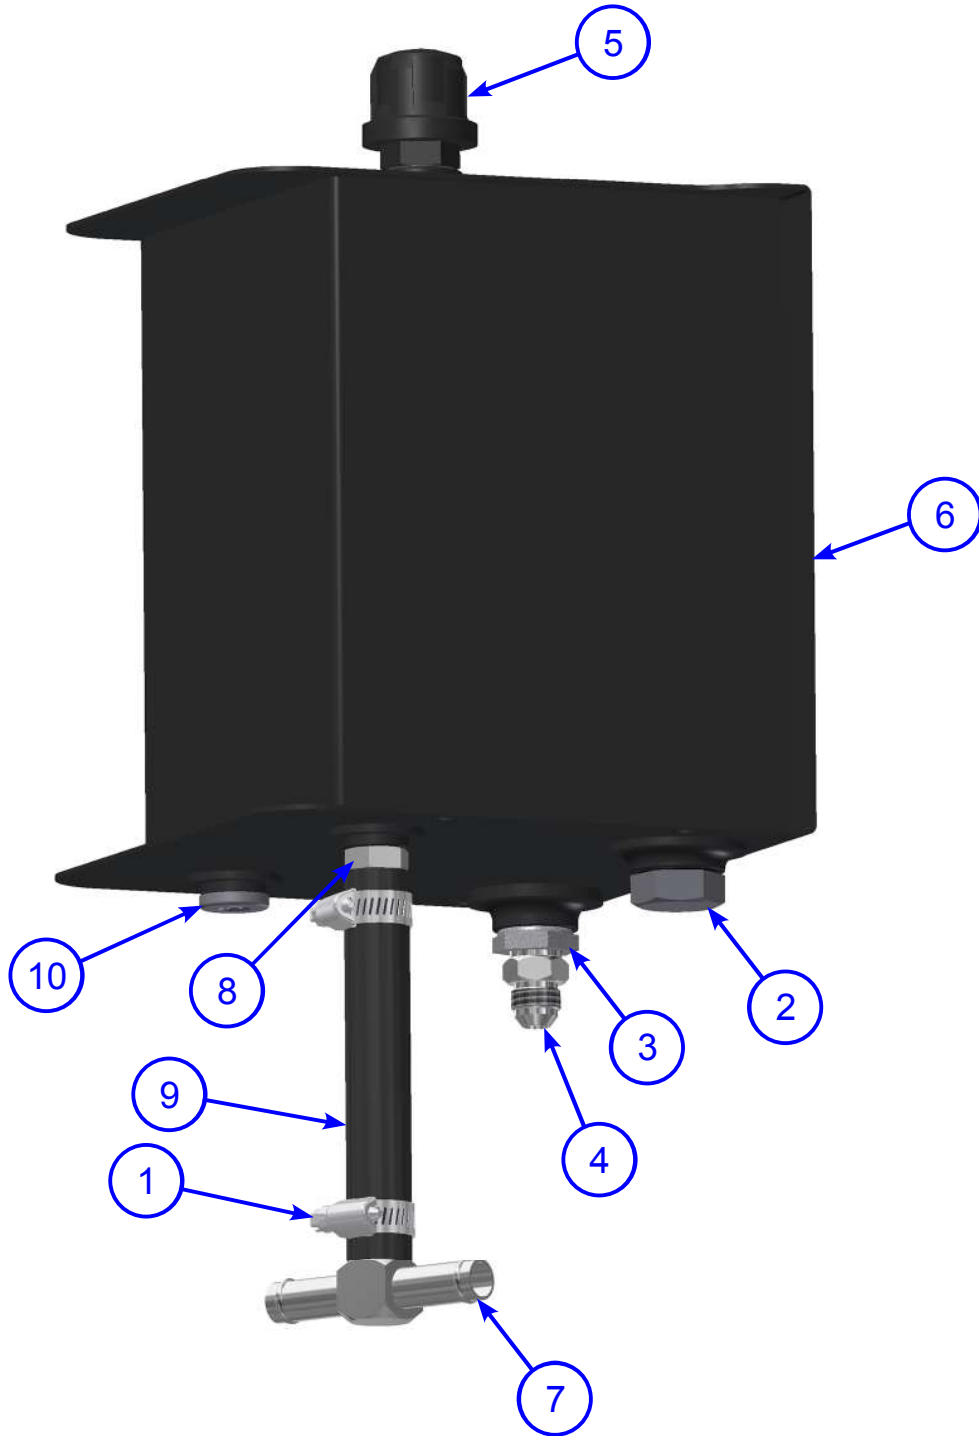

SECTION 4
PARTS

Hydraulic Tank Assembly
Illustration

Hydraulic Tank Assembly Parts List

SECTION 4 PARTS

ITEM	PART NO.	DESCRIPTION	QTY
1	038664	#10 HOSE CLAMP	2
2	045948	FITTING, 7574051 MAGNETIC PLUG	1
3	046732	SUCTION STRAINER TMF-02-06	1
4	047518	FTG, F2404-8-8	1
5	056421	FILLER BREATHER	1
6	056758	HYDRAULIC OIL TANK	1
7	052880	FITTING, 4504-10-10-10	1
8	4604-10-8	FITTING, 4604-10-8	1
9	052900	HOSE, HS-TB-9	1
10	052883	PLUG	1

VISIT US!!!

www.alleneng.com

LIKE US!!!

www.facebook.com/AllenEngineering

FOLLOW US!!!

[@alleneng](https://twitter.com/alleneng)

WATCH US!!!

www.youtube.com/AllenMachinery