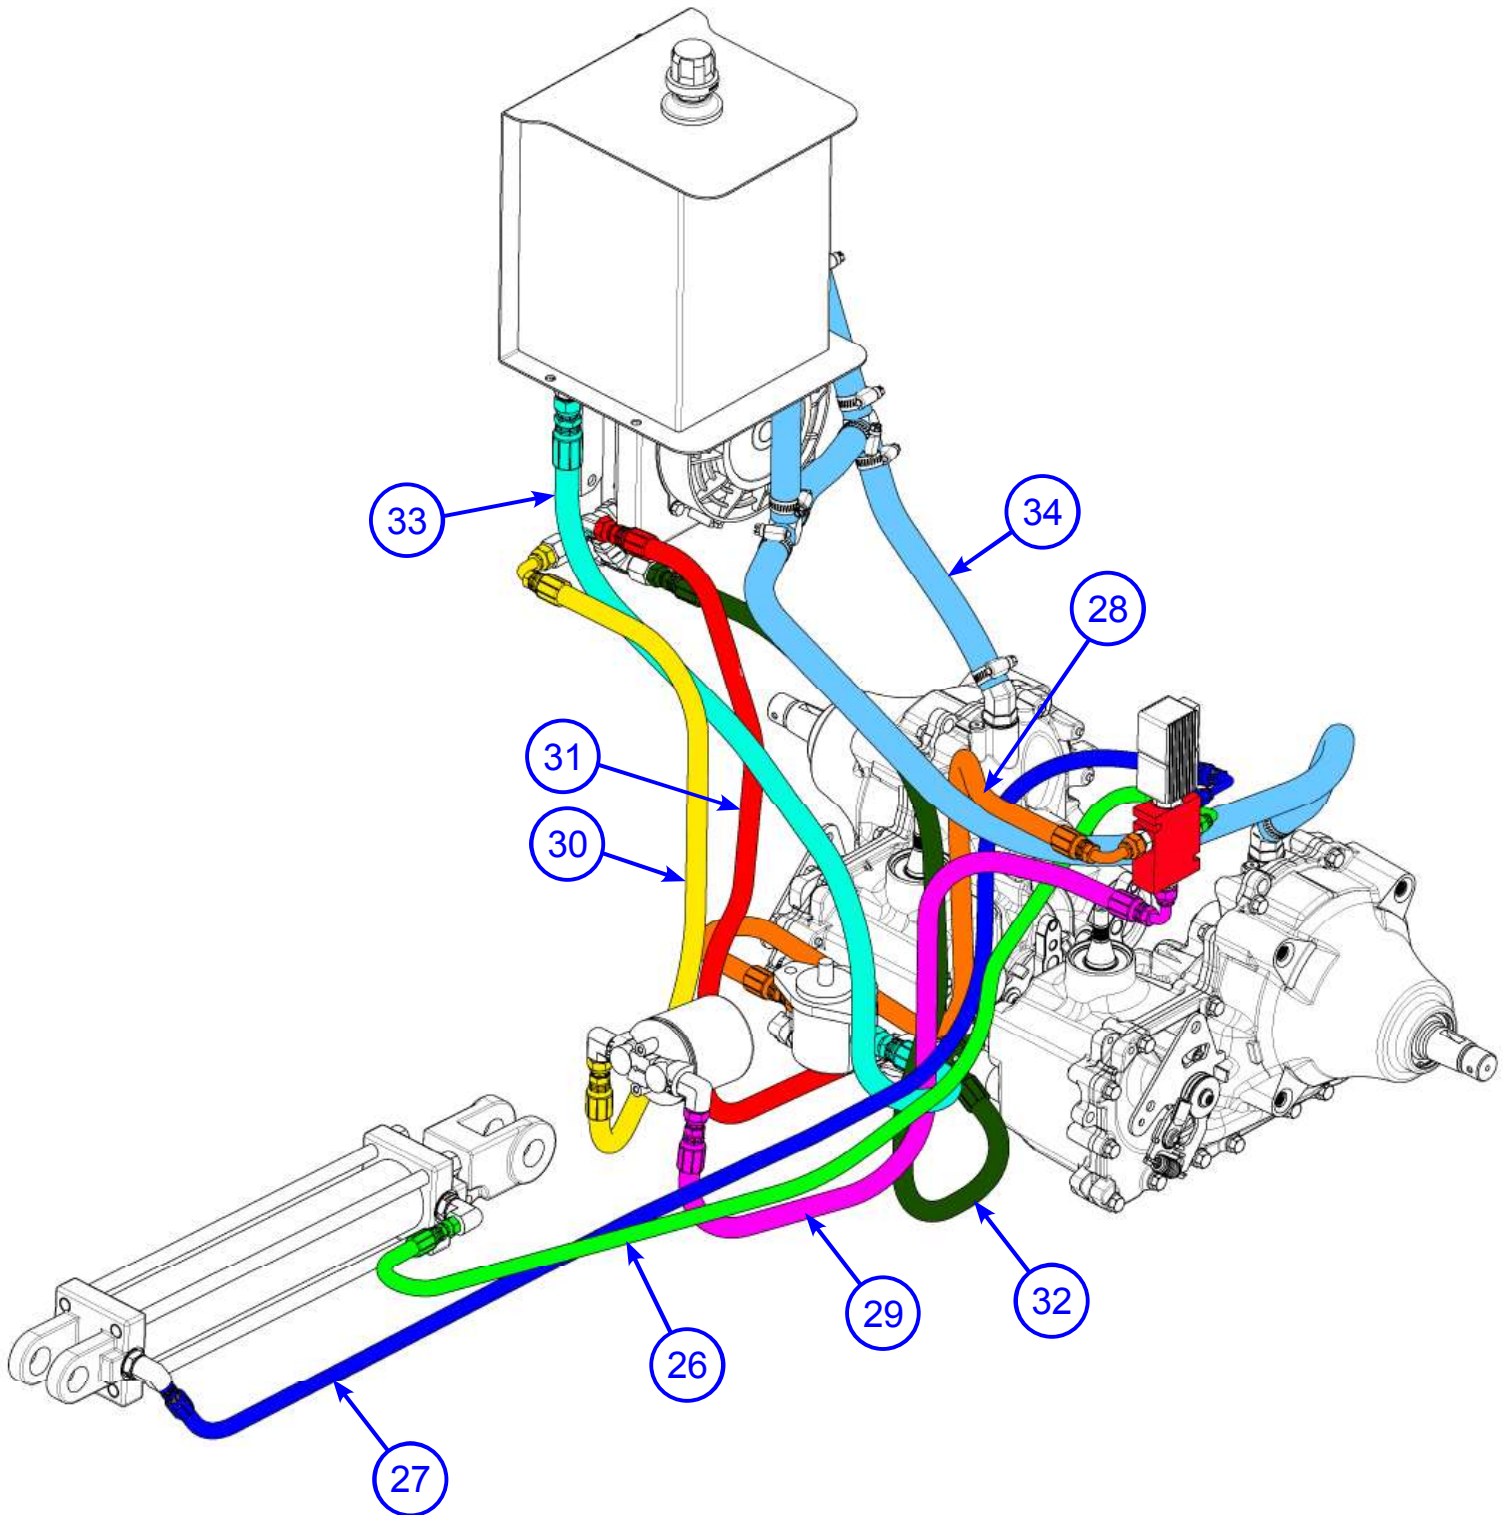

SECTION 4 PARTS

Hydraulics Illustration

Hydraulics Parts List

SECTION 4 PARTS

ITEM	PART NO.	DESCRIPTION	QTY
1	038664	#10 HOSE CLAMP	8
2	042343	FSTN, SFBHCS 1/4"-20 x 3/4	1
3	045915	FTG, F6400-6-6-O STR JIC-SAE	3
4	045921	FTG, F6400-8-8-O STR JIC-SAE	1
5	045922	FTG, F6400-4-6-O STR JIC-SAE	2
6	045952	FTG, F6801-6-6-NWO 90° ELB	2
7	046350	FTG, F6602-8-8-8-O TEE	2
8	046366	F2406-08-06-0 FLARE-O FITTING	3
9	046729	FILTER HEAD SLF-030	1
10	046730	FILTER ELEMENT SF 6310-18	1
11	048740	FTG., F6801-4-8-NWO	2
12	049024	EXCHANGER, 12 VDC AIR-OIL HEAT	1
13	056675	TRANSMISSION LH HYDROSTATIC	1
14	056678	TRANSMISSION RH HYDROSTATIC	1
15	056915	HYD PUMP, AUX	1
16	056924	VALVE ASSEMBLY FOR TRACK BUGGY	1
17	052884	FITTING, 2501-06-06	2
18	42123-23	CYLINDER, HYDRAULIC X 2-1/2" BORE	1
19	052880	FITTING, 4504-10-10-10	1
20	052886	FITTING, 4601-10-8	1
21	052887	FITTING, 4603-10-10	2
22	052888	FITTING, 6500-06-06	1
23	052889	FITTING, 9002-08-08	1
24	052890	FITTING, 9036-08-08	1
25	052891	WASHER, 9500-08	1
26	052892	4M3K/4G-4FJX/4G-4FJX-90S 54" CYL ROD TO SOL VALVE #3	1
27	052893	4M3K/4G-4FJX/4G-4FJX-90L 72" CYL PISTON TO SOL VALVE #1	1
28	052894	6M3K/6G-6FJX/6G-6GJX-90S 32" AUX PUMP OUTLET TO SOL VALVE #2	1
29	052895	6M3K/6G-6FJX/6G-6GJX-90S 26" FILTER INLET TO SOL VALVE #4	1
30	052896	6M3K/6G-6FJX/6G-6GJX-90S 23" FILTER OUTLET TO COOLER INLET	1
31	052897	6M3K/6G-6FJX/6G-6GJX-90S 26" COOLER INLET TO BOTTOM RH TRANS	1
32	052898	6M3K/6G-6FJX/6G-6GJX-90S 30" COOLER INLET TO BOTTOM LH TRANS	1
33	052899	8M3K/8G-8FJX/8G-8GJX 33" TANK TO AUX PUMP INLET	1
34	052900	1RLA CASE DRAIN LOW PRESSURE CONNECTIONS	80"
35	052901	ENGINE DRAIN HOSE (NOT SHOWN)	1
36	056957	OIL, HYDRAULIC 20W-50	1.5