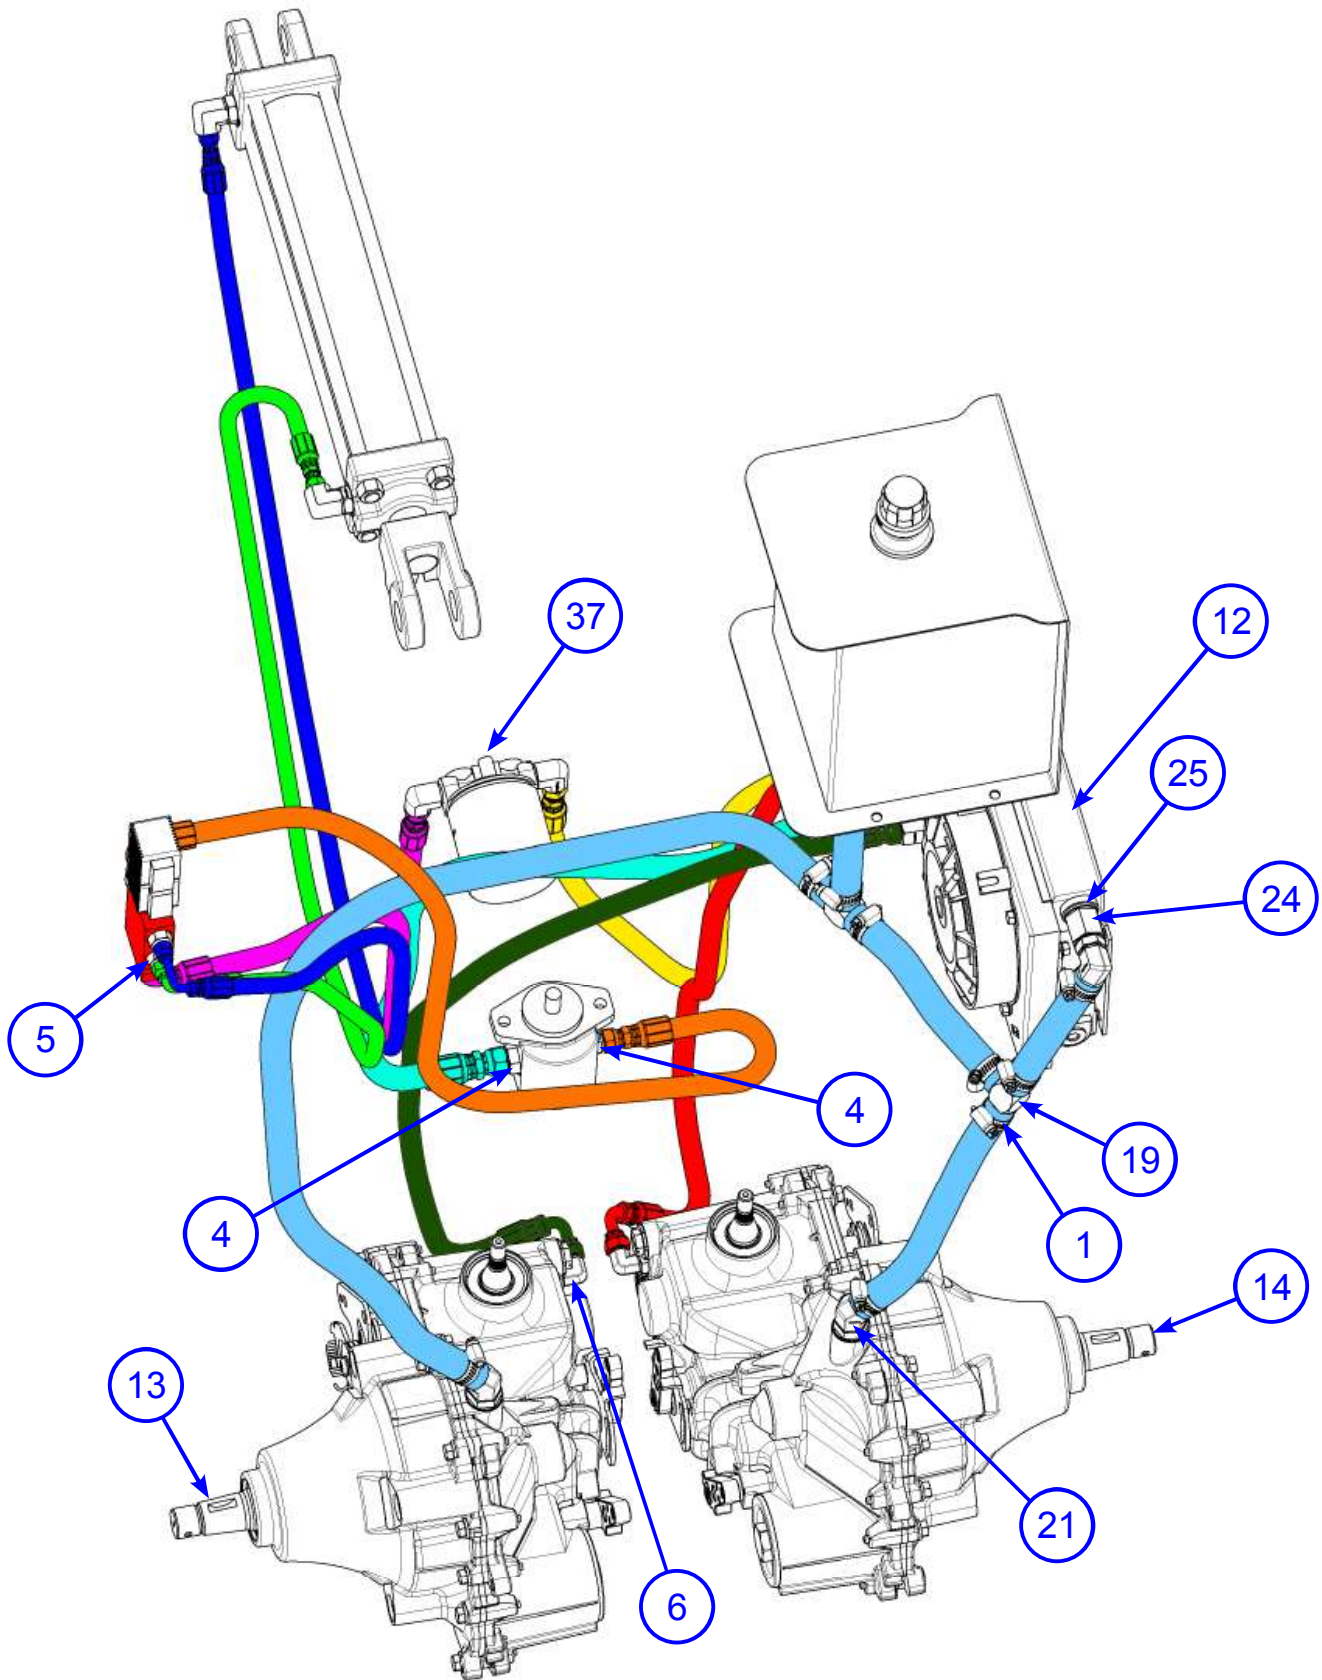

SECTION 4 PARTS

Hydraulics - cont'd Illustration

Hydraulics - cont'd Parts List

SECTION 4 PARTS

ITEM	PART NO.	DESCRIPTION	QTY
1	038664	#10 HOSE CLAMP	8
2	042343	FSTN, SFBHCS 1/4"-20 x 3/4	1
3	045915	FTG, F6400-6-6-O STR JIC-SAE	3
4	045921	FTG, F6400-8-8-O STR JIC-SAE	1
5	045922	FTG, F6400-4-6-O STR JIC-SAE	2
6	045952	FTG, F6801-6-6-NWO 90° ELB	2
7	046350	FTG, F6602-8-8-8-O TEE	2
8	046366	F2406-08-06-0 FLARE-O FITTING	3
9	046729	FILTER HEAD SLF-030	1
10	046730	FILTER ELEMENT SF 6310-18	1
11	048740	FTG., F6801-4-8-NWO	2
12	049024	EXCHANGER, 12 VDC AIR-OIL HEAT	1
13	056675	TRANSMISSION LH HYDROSTATIC	1
14	056678	TRANSMISSION RH HYDROSTATIC	1
15	056915	HYD PUMP, AUX	1
16	056924	VALVE ASSEMBLY FOR TRACK BUGGY	1
17	052884	FITTING, 2501-06-06	2
18	42123-23	CYLINDER, HYDRAULIC X 2-1/2" BORE	1
19	052880	FITTING, 4504-10-10-10	1
20	052886	FITTING, 4601-10-8	1
21	052887	FITTING, 4603-10-10	2
22	052888	FITTING, 6500-06-06	1
23	052889	FITTING, 9002-08-08	1
24	052890	FITTING, 9036-08-08	1
25	052891	WASHER, 9500-08	1
26	052892	4M3K/4G-4FJX/4G-4FJX-90S 54" CYL ROD TO SOL VALVE #3	1
27	052893	4M3K/4G-4FJX/4G-4FJX-90L 72" CYL PISTON TO SOL VALVE #1	1
28	052894	6M3K/6G-6FJX/6G-6GJX-90S 32" AUX PUMP OUTLET TO SOL VALVE #2	1
29	052895	6M3K/6G-6FJX/6G-6GJX-90S 26" FILTER INLET TO SOL VALVE #4	1
30	052896	6M3K/6G-6FJX/6G-6GJX-90S 23" FILTER OUTLET TO COOLER INLET	1
31	052897	6M3K/6G-6FJX/6G-6GJX-90S 26" COOLER INLET TO BOTTOM RH TRANS	1
32	052898	6M3K/6G-6FJX/6G-6GJX-90S 30" COOLER INLET TO BOTTOM LH TRANS	1
33	052899	8M3K/8G-8FJX/8G-8GJX 33" TANK TO AUX PUMP INLET	1
34	052900	1RLA CASE DRAIN LOW PRESSURE CONNECTIONS	80"
35	052901	ENGINE DRAIN HOSE (NOT SHOWN)	1
36	056957	OIL, HYDRAULIC 20W-50	1.5
37	42103-11	FSTN 1/4-20 x 3/4 FSHCS	2