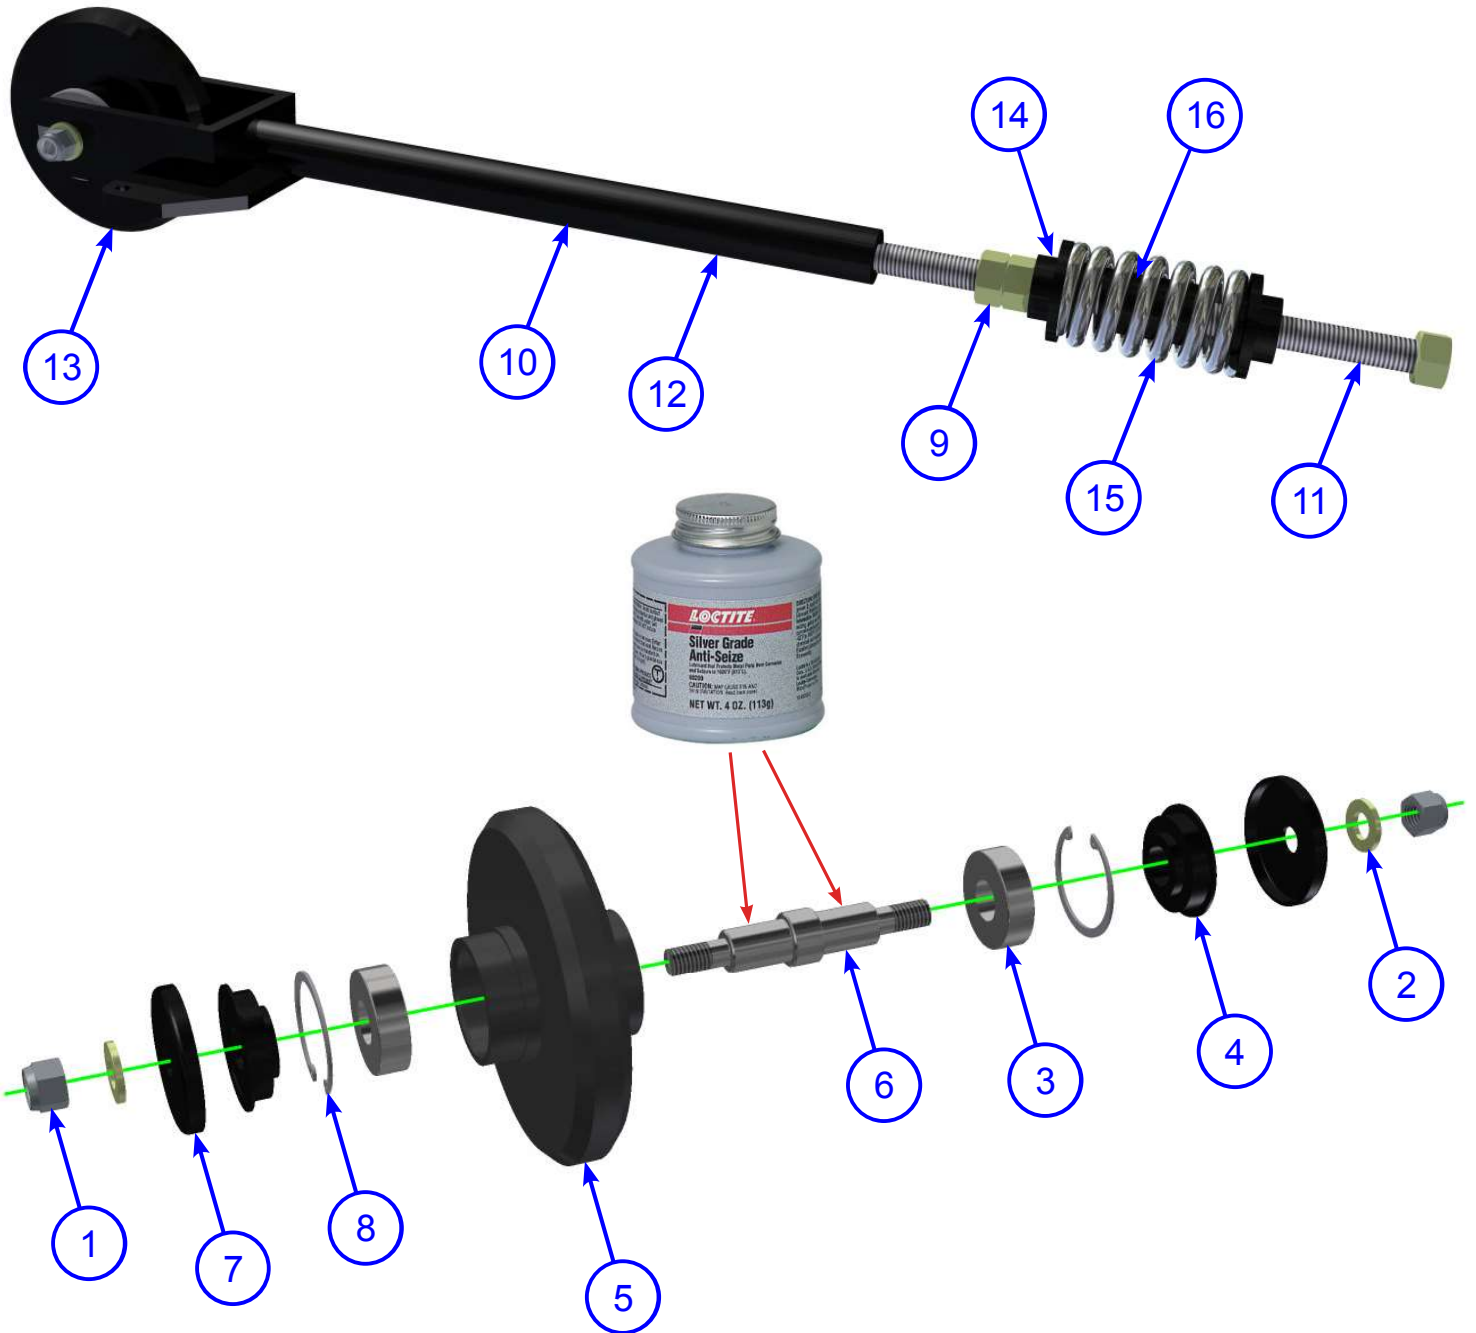

! NOTE

All grease fittings are capped with CAP PLUG GC-5 (AEC PN 015692) to protect the fitting. If cap becomes missing or damaged replace it as soon as possible.

! NOTE

Anti-Seize is applied at the factory to drive line couplings, and moving components. If these parts are disassembled re-apply a light coat of a graphite based anti-seize.

All information, specifications, and illustrations in this manual are subject to change without notice and are based on the latest information at the time of publication.

SECTION 4 PARTS

Track Tensioner and Wheel Assembly Illustration

Track Tensioner and Wheel Assembly Parts List

SECTION 4 PARTS

ITEM	PART NO.	DESCRIPTION	QTY
1	011238	FSTN, NUT HEX NYLOK 1/2-13	2
2	011490	FSTN, FW HARDENED 1/2	2
3	056719	BEARING, 6204-2RS C/3	2
4	056720	SEAL, I.S.P. 20 X 47 X 7 A-NBR SEAL	2
5	056728	IDLER WHEEL WMNT	1
6	056729	AXLE F/ IDLER	1
7	056736	SHIELD	2
8	056760	RETAINING RING, INT, 1 13/16	2
9	010112	FSTN, NUT HEX 3/4-10	2
11	056662	IDLER ADJ SCR WMNT	1
12	056733	IDLER ARM WMNT	1
13	056762	IDLER WHEEL ASSEMBLY	1
14	056926	SPRING RETAINER	2
15	054617	IDLER SPRING	1
16	056947	STOP F/ SPRING	1