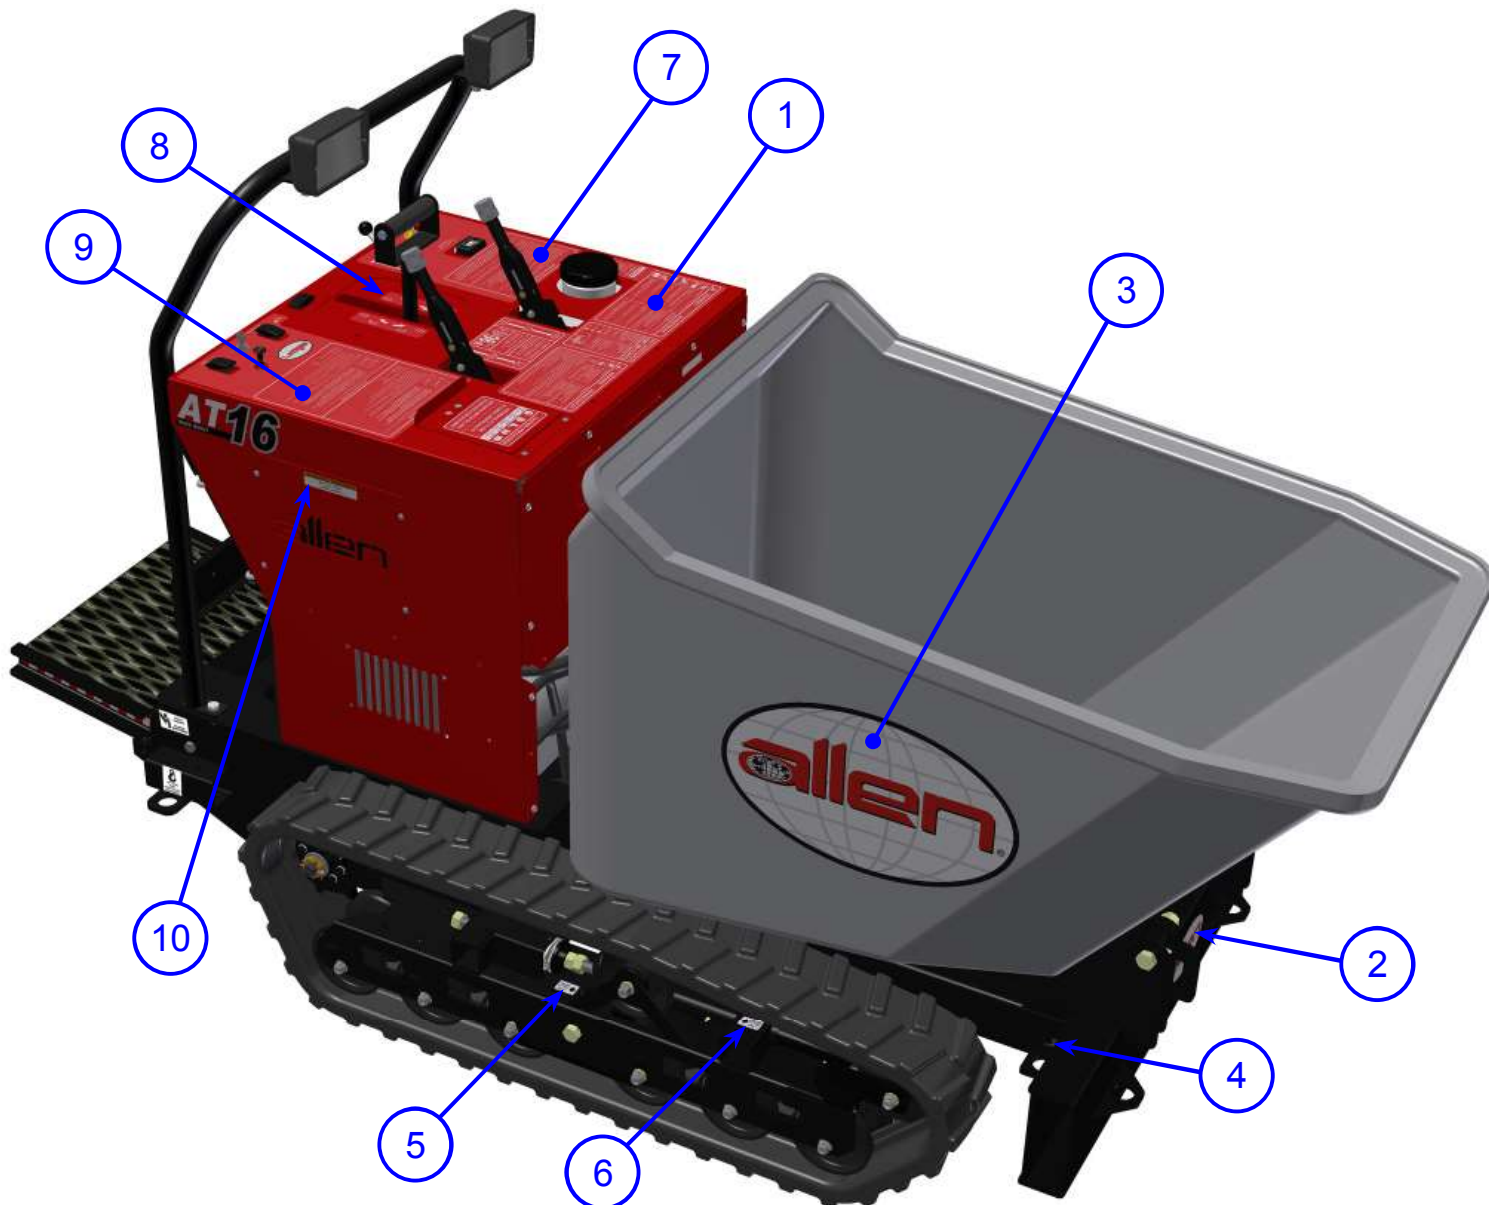

SECTION 4 PARTS

Decal Layout (right side) Illustration

ITEM	PART NO.	DESCRIPTION	QTY
1	052806	DECAL, TOP PANEL 1 TRACK BUGGY	1
2	056340	DECAL ALLEN OVAL 4" X 6.67" WHITE	1
3	056400	DECAL, 20" OVAL ALLEN	2
4	053448	DECAL, LIFT HERE ONLY (SP)	4
5	052803	DECAL, RIGHT ARROW GREASE FITTING	2
6	052802	DECAL, LEFT ARROW GREASE FITTING	2
7	052796	DECAL, TOP PANEL 3 TRACK BUGGY	1
8	052795	DECAL, TURN TRACK BUGGY	1
9	052807	DECAL, TOP PANEL 2 TRACK BUGGY	1
10	052805	DECAL, BATTERY INSIDE TRACK BUGGY	1