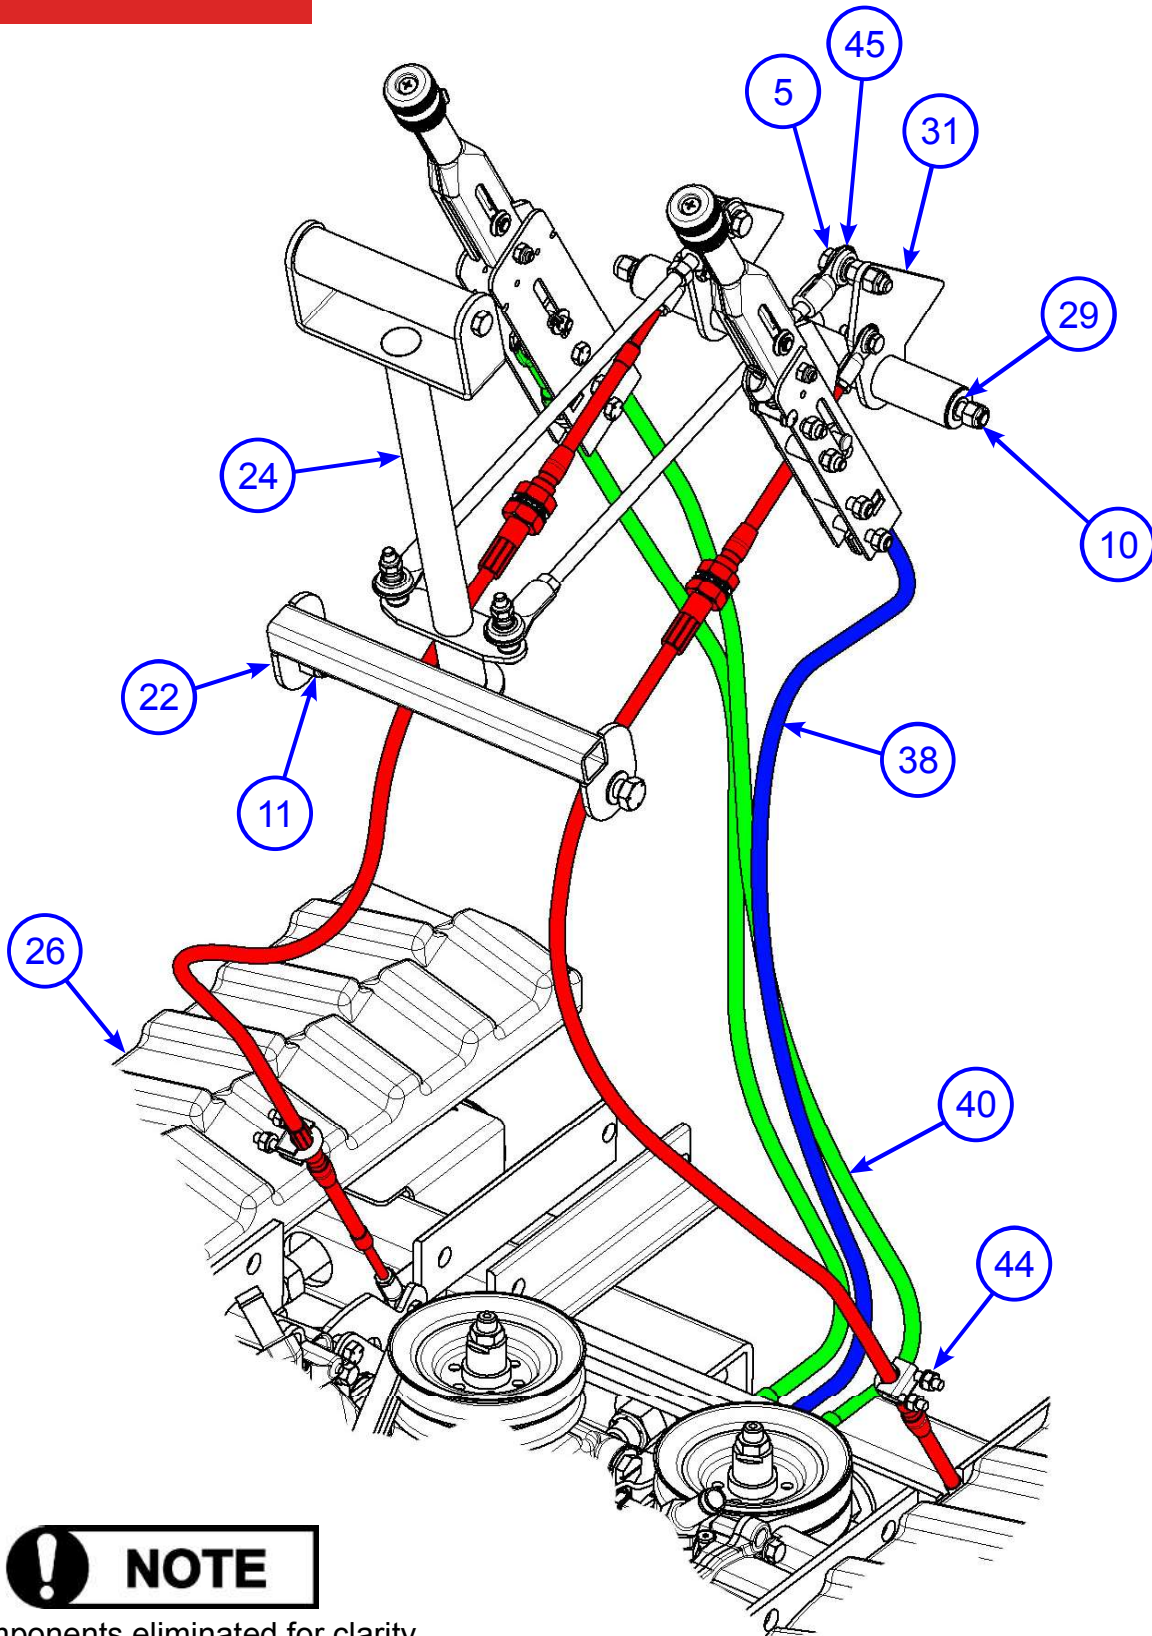

SECTION 4 PARTS

Lever Assembly Illustration

NOTE

Components eliminated for clarity.

Lever Assembly Parts List

SECTION 4 PARTS

ITEM	PART #	DESCRIPTION	QTY
1	010003	FSTN, HHCS 1/4-20 X 1	4
2	010023	FSTN, HHCS 5/16-18 X 1-3/4	7
3	010024	FSTN, HHCS 5/16-18 X 2 GR 5	2
4	010035	FSTN, HHCS 3/8-16 X 3/4	2
5	010039	FSTN, HHCS 3/8-16 X 1 3/4" LONG GR5	2
6	010069	FSTN, HHCS 1/2-13 X 1-1/2	2
7	010087	FSTN, FW 3/4	1
8	010102	FSTN, NUT HEX 3/8-16	2
9	010103	FSTN, NUT HEX 3/8-16	5
10	010464	FSTN, NUT NYLOK 3/8-16	5
11	011238	FSTN, NUT HEX NYLOK 1/2-13	2
12	012612	FSTN, NUT HEX NYLOCK 5/16-18	9
13	012982	FSTN, FW 5/8" ZINC PLATED	1
14	017751	FSTN, FW HARD A325 3/8 (p)	2
15	020542	FSTN, NUT STOVER LOCK 1/4-20	2
16	021368	SCR, 3/8-24X1 HEXHD CAP, GR8	1
17	026447	NUT, 3/4-10 SELFLOCK THIN HEX	1
18	029671	FSTN, NUT HEX 1/4-20 NYLOC	2
19	040488	HHCS, 3/8-16 X 6 1/2	1
20	048929	BEARING, Ø3/4 ID PLASTIC FLANGE	2
21	056389	SHOULDER SPACER, 6294K444	2
22	056395	PIVOT WMNT F/STEERING	1
23	056407	HANDLE F/ STEERING	1
24	056408	STEERING HANDLE WMNT	1
25	056656	FRAME WMNT	1
26	056691	UNDERCARRIAGE ASSEMBLY	1
27	056707	REAR PANEL, LOWER	1
28	056711	NYLON BEARING 6389K621	4
29	056712	SPANNER TUBE	1
30	056713	3/8-16 ALL THREAD, 11 1/2"	1
31	056716	BELL CRANK WMNT	2
32	056735	THREADED ROD F/ STEERING	2
33	056744	HSNG WMNT F/ STEERING	1
34	056751	BRAKE CONTROL BRKT	1
35	056752	BACK PANEL, UPPER	1
36	056754	COMPRESSION SPRING, 3" , 9657k437	1
37	056755	BRAKE SPRING BRKT	1
38	056763	BRAKE CABLE, TRACK BUGGY	1
39	056764	BRAKE LEVER W/ SWITCH, TRACK BUGGY	1
40	056765	OD CABLE, TRACK BUGGY	2
41	056766	HI-LO LEVER, TRACK BUGGY	1
42	056768	STEERING CABLE, TRACK BUGGY	2
44	056769	CABLE CLAMP	2
45	056770	BALL JOINT 3/8"	4
46	056771	BALL JOINT, 1/4"	2
47	056780	CABINET SIDE WMNT	2
48	056874	FOAM HANDLE GRIP	1
49	056877	SPACER	4
50	059516	COUPLING NUT, 3/8-24 X 1 3/4	1