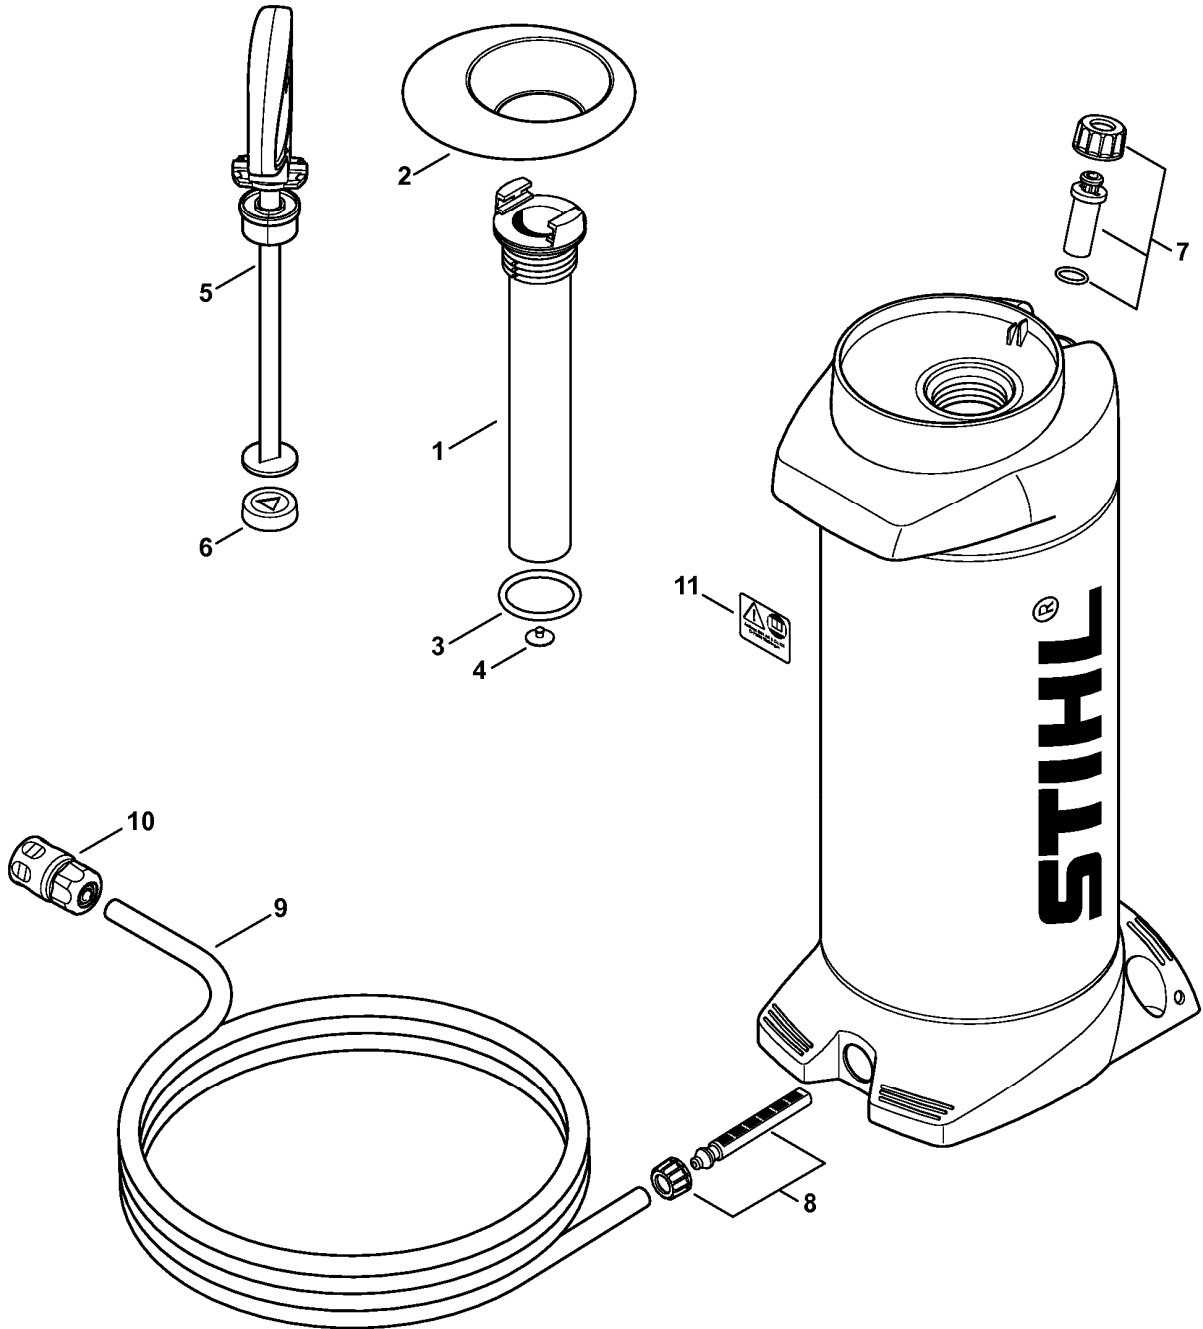

GAP POWER

The Ultimate Toolbox

1307ET015 SC